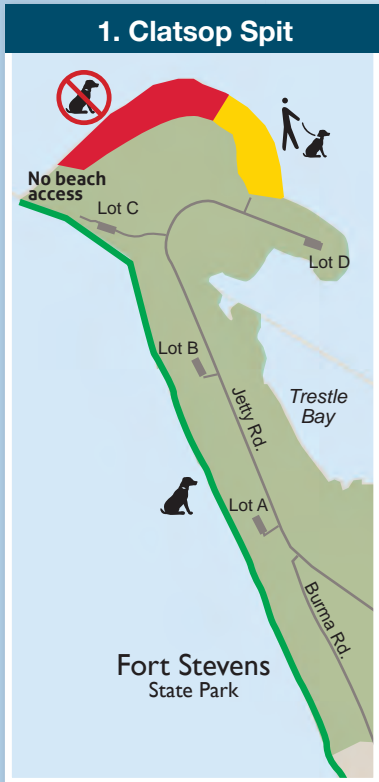

Western Snowy Plover Management Areas

Watch for Seasonal Restrictions

During nesting season, March 15 - Sept. 15

Oregon State Parks - leashes required

Oregon Coast Trail
 Road

NOTE: Restricted areas not to scale. Some restrictions may be lifted early; watch for signs.

Plover management area (March 15 - Sept. 15)

Leashes required

Leash optional, with voice control

No dogs, kites, bikes, vehicles, camping or fires. Pedestrians, equestrians: stay on wet sand.