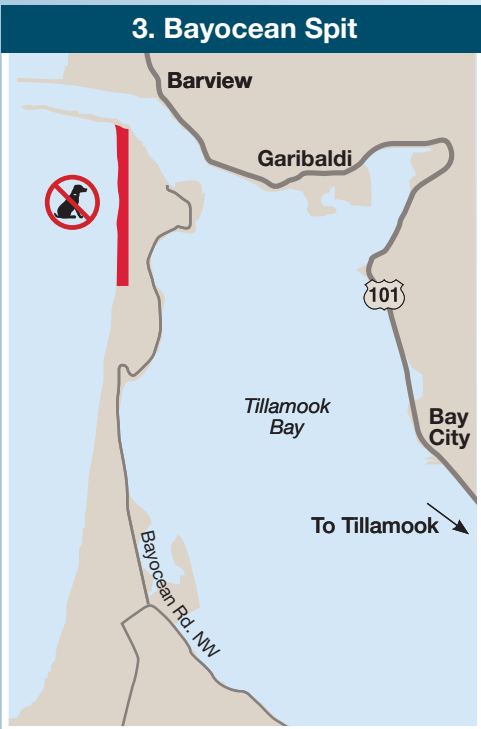

Western Snowy Plover Management Areas

Watch for Seasonal Restrictions

During nesting season, March 15 - Sept. 15

Oregon State Parks - leashes required

Oregon Coast Trail
 Road

NOTE: Restricted areas not to scale. Some restrictions may be lifted early; watch for signs.

Plover management area (March 15 - Sept. 15)

Leashes required

Leash optional, with voice control

No dogs, kites, bikes, vehicles, camping or fires. Pedestrians, equestrians: stay on wet sand.