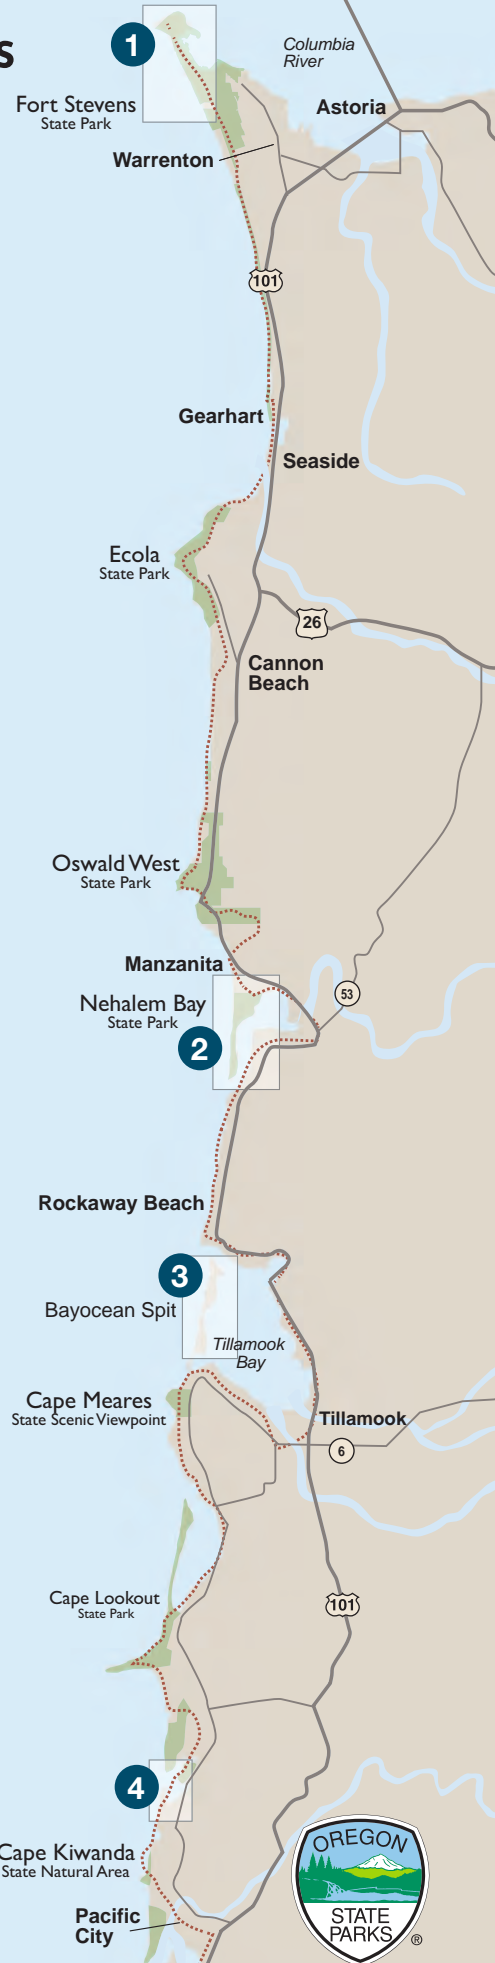

Western Snowy Plover Management Areas

Watch for Seasonal Restrictions

During nesting season, March 15 - Sept. 15

Oregon State Parks - leashes required

Oregon Coast Trail
 Road

NOTE: Restricted areas not to scale. Some restrictions may be lifted early; watch for signs.

Plover management area (March 15 - Sept. 15)

Leashes required

Leash optional, with voice control

No dogs, kites, bikes, vehicles, camping or fires. Pedestrians, equestrians: stay on wet sand.