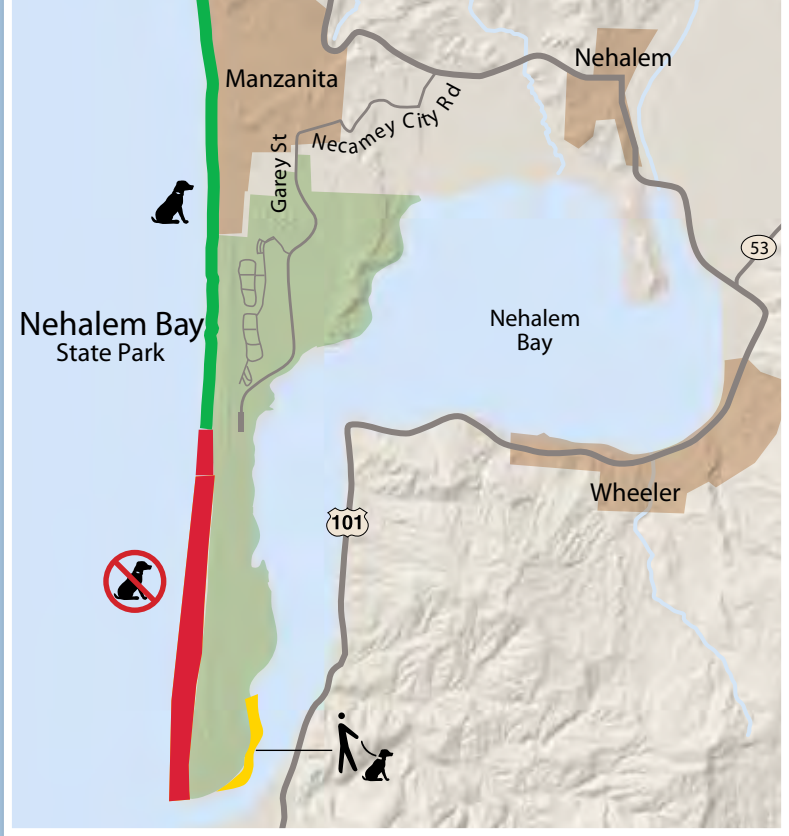

Western Snowy Plover Management Areas

Watch for Seasonal Restrictions
During nesting season, March 15 - Sept. 15

Clatsop Spit

Nehalem Spit

Oregon State Parks - dogs on leash

Oregon Coast Trail

**Plover management area
March 15 - Sept. 15**

Dogs on leash

Leash optional, with voice control

No dogs, kites, bikes, vehicles, camping or fires. Pedestrians, equestrians: stay on wet sand.

NOTE: Restricted areas not to scale. Some restrictions may be lifted early; watch for signs.

South Sand Lake