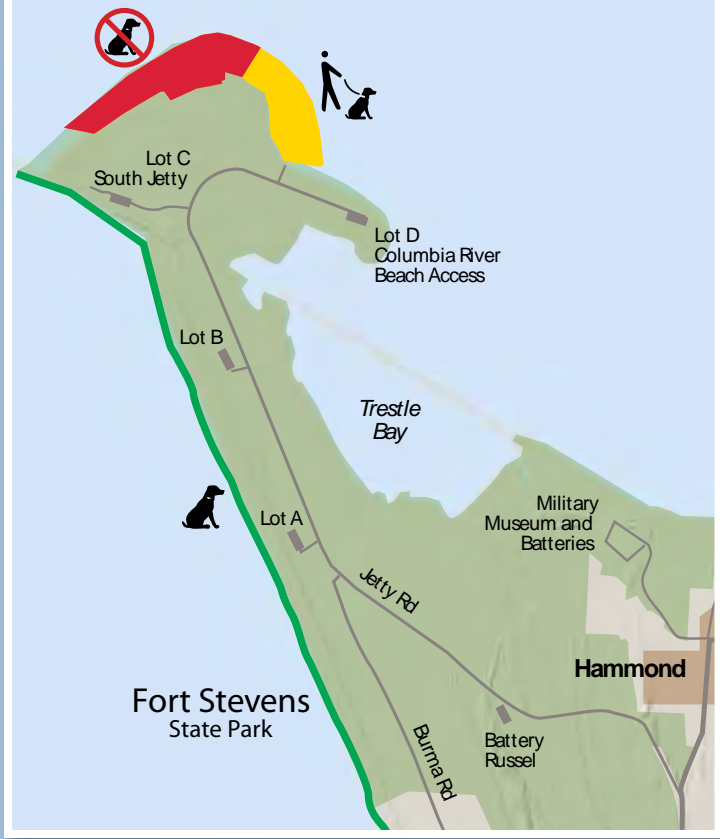

Western Snowy Plover Management Areas

Watch for Seasonal Restrictions
During nesting season, March 15 - Sept. 15

Clatsop Spit

Nehalem Spit

Oregon State Parks - dogs on leash

Oregon Coast Trail

**Plover management area
March 15 - Sept. 15**

Dogs on leash

Leash optional, with voice control

No dogs, kites, bikes, vehicles, camping or fires. Pedestrians, equestrians: stay on wet sand.

NOTE: Restricted areas not to scale. Some restrictions may be lifted early; watch for signs.

South Sand Lake