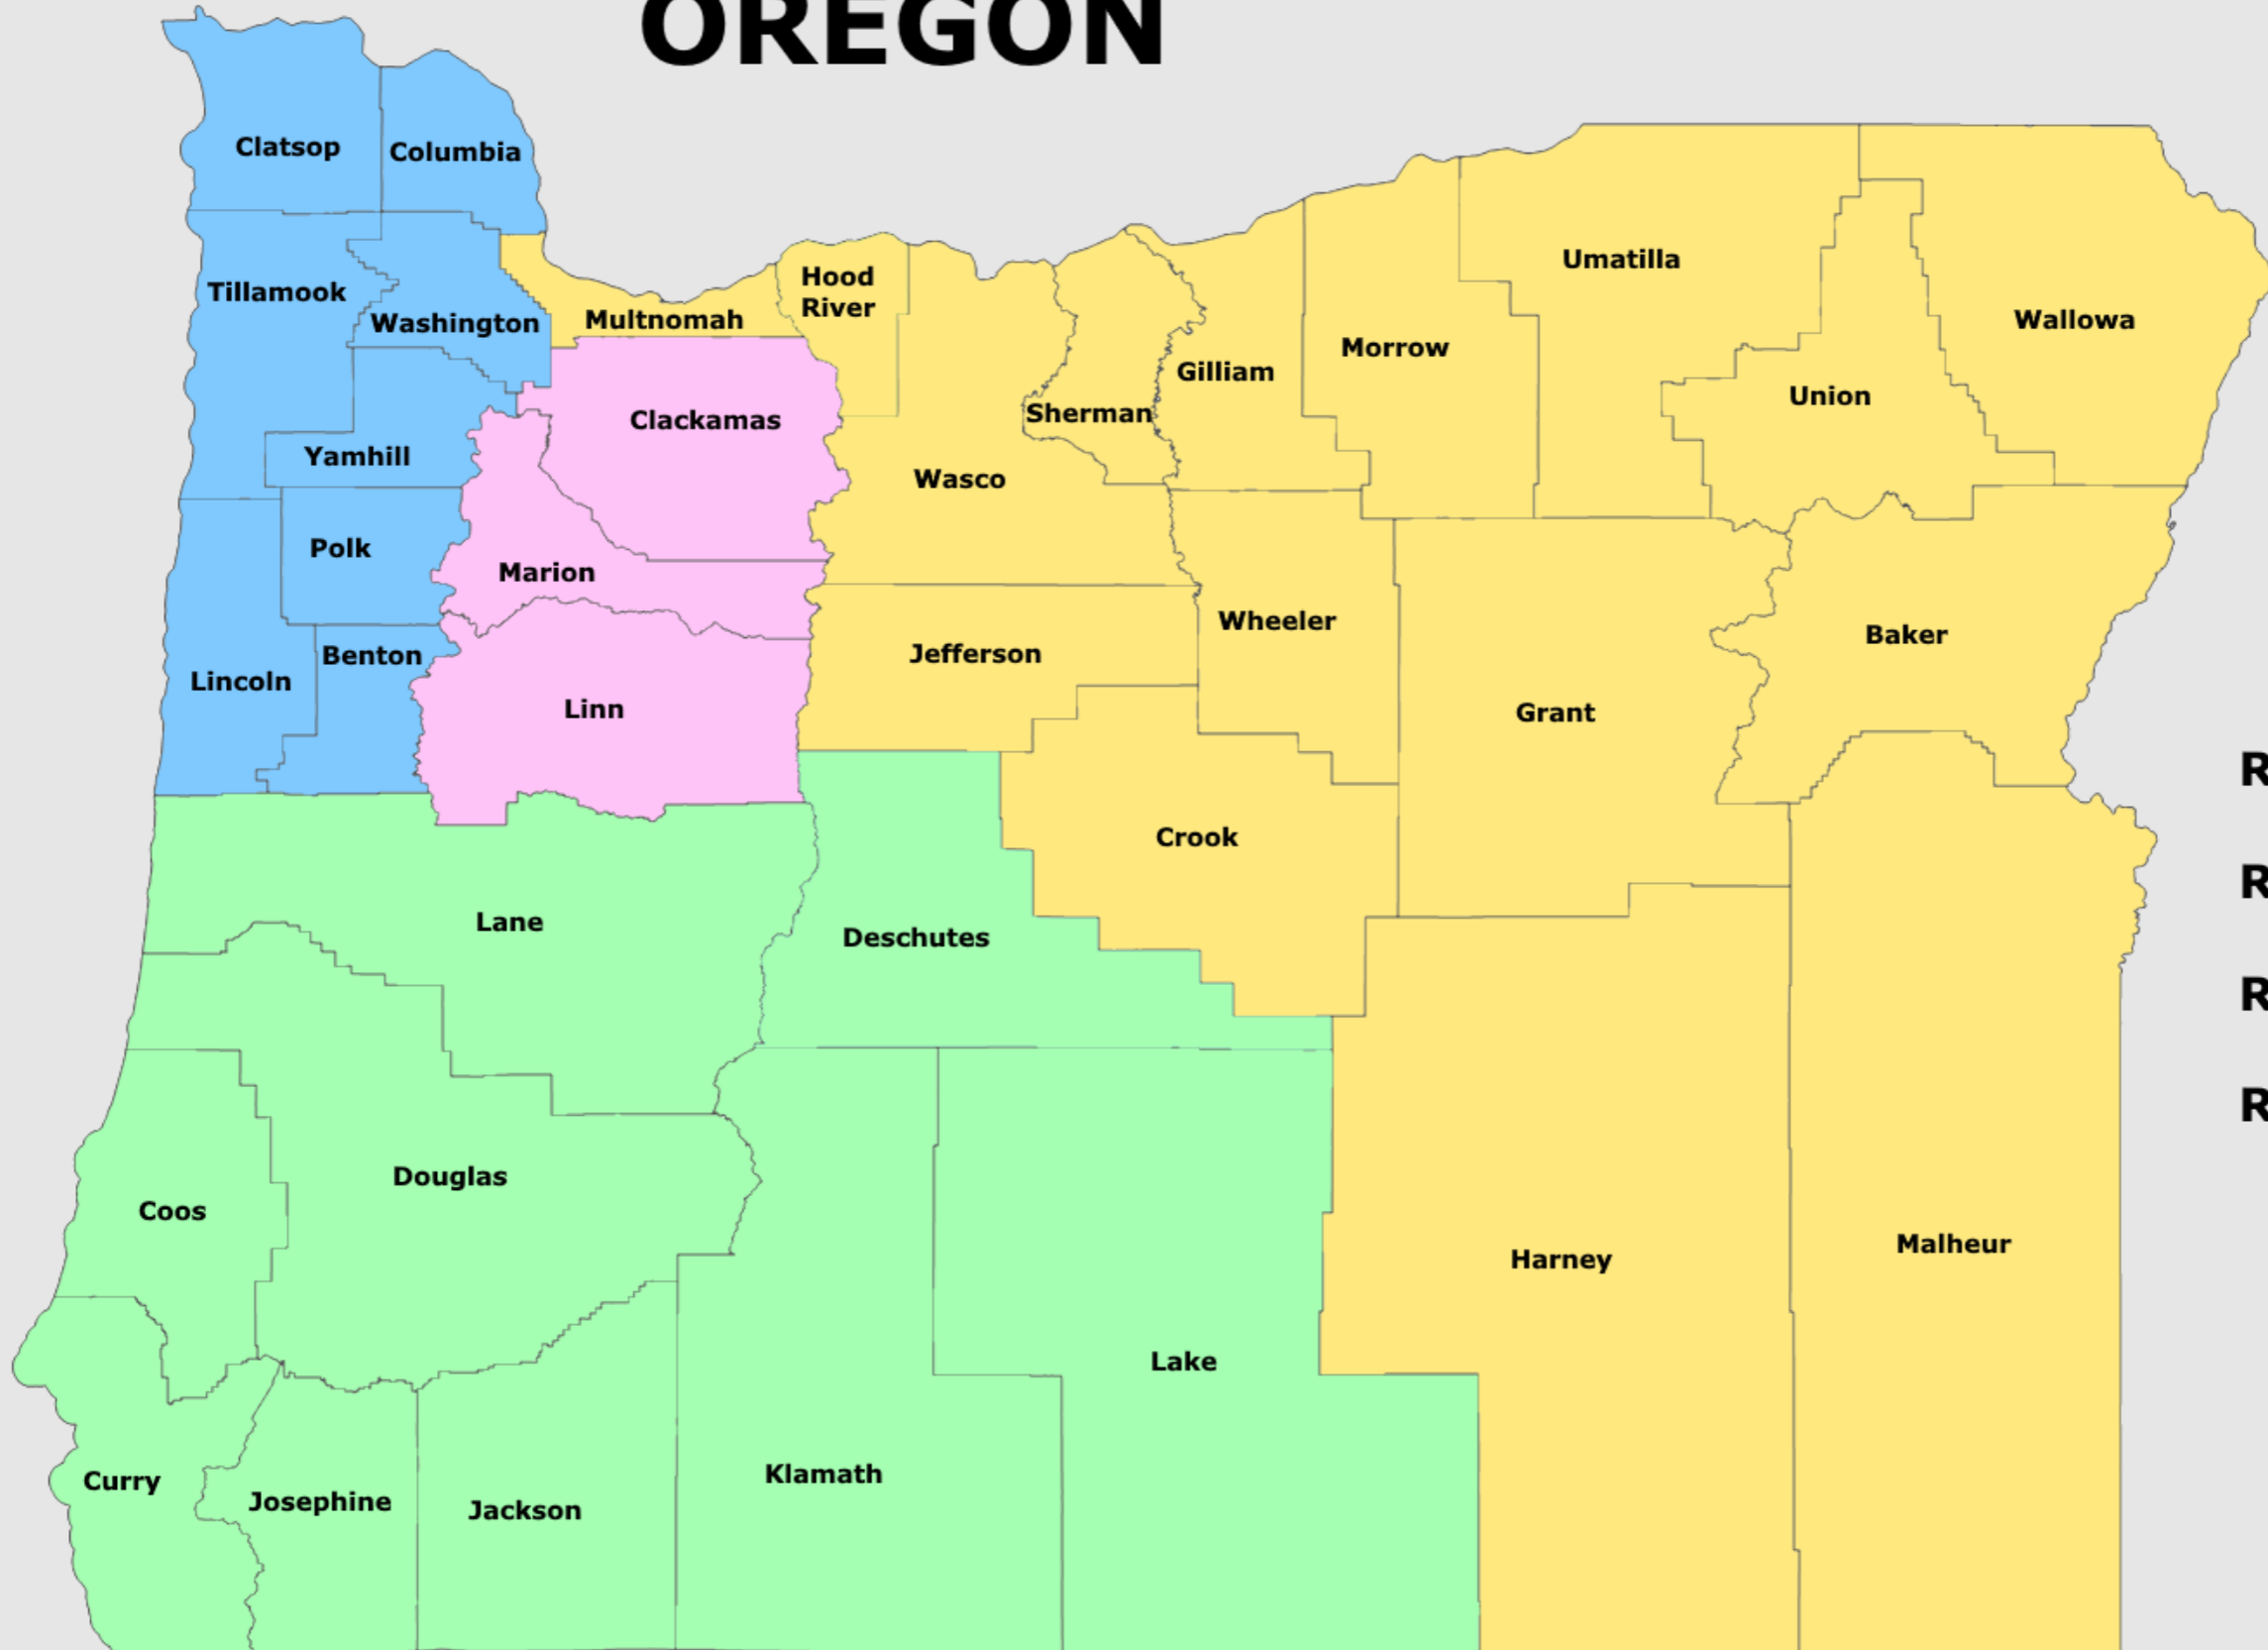

# OREGON

**Region 1** ■

**Region 2** ■

**Region 3** ■

**Region 4** ■

TSPC Professional Practices Investigators  
Assigned School Districts / Counties  
September 2021

**REGION 1: Cristina Edgar - (503) 551-6669**