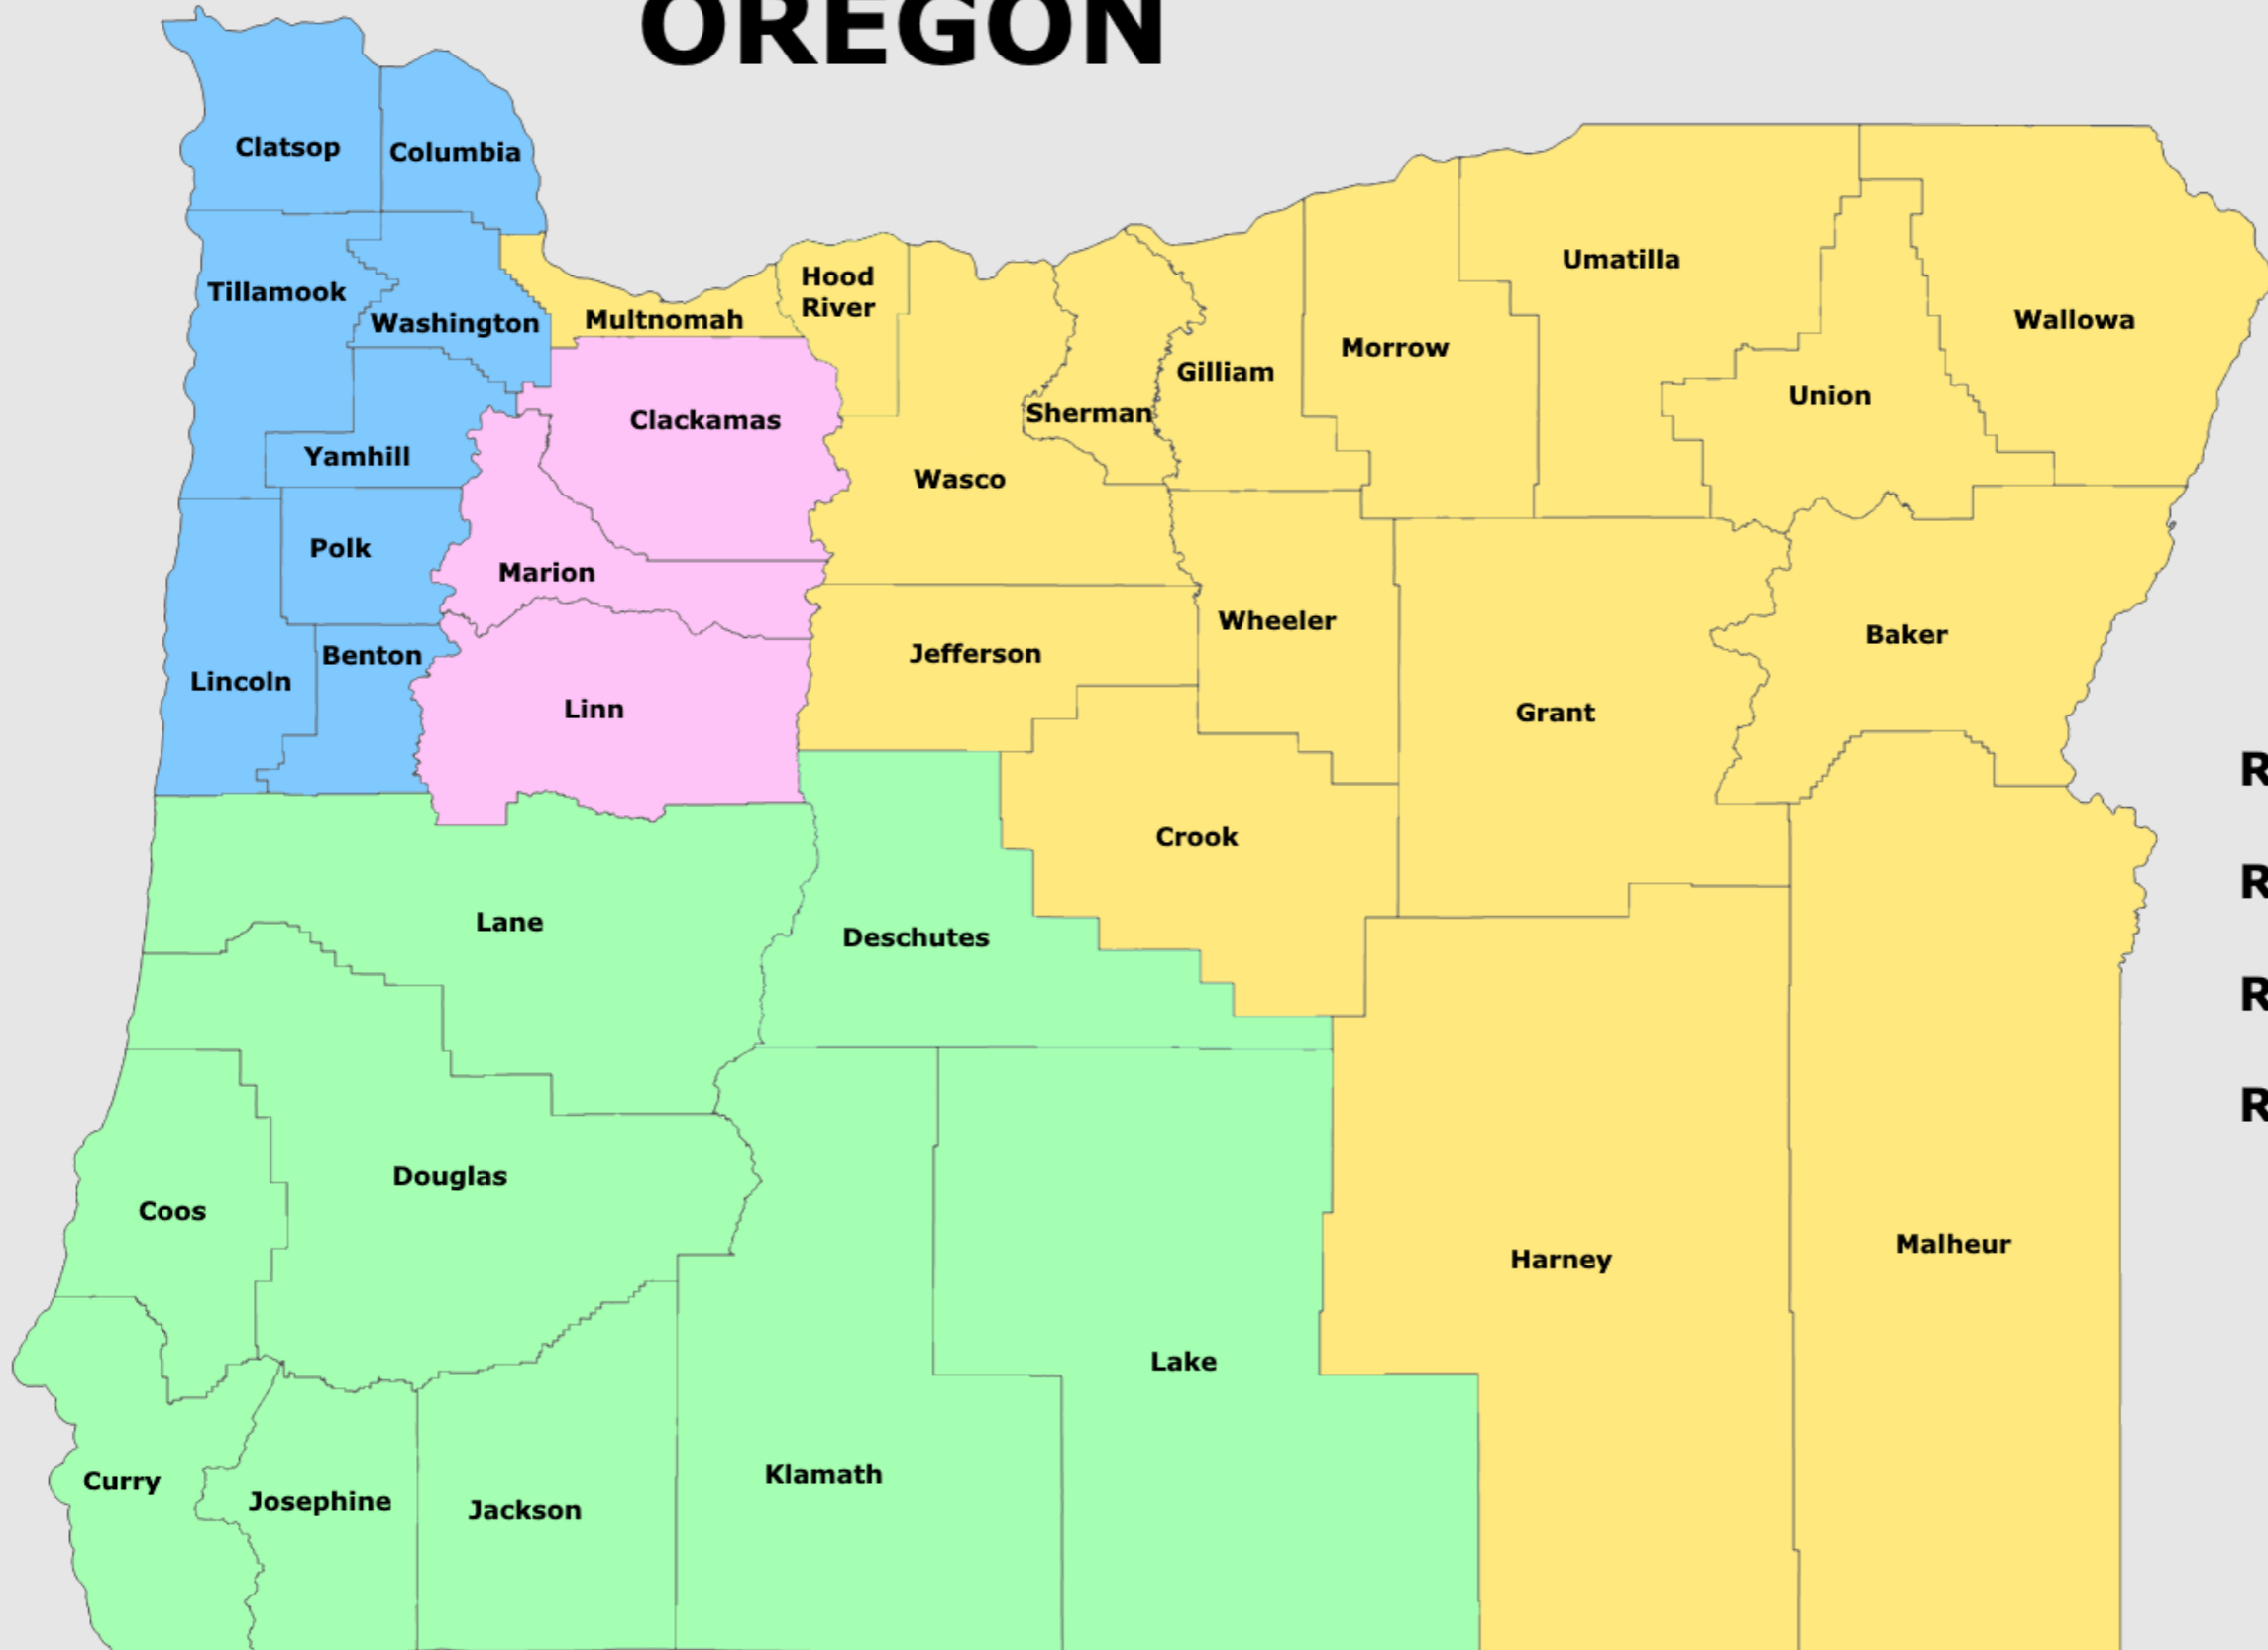

OREGON

Region 1 ■

Region 2 ■

Region 3 ■

Region 4 ■

TSPC Professional Practices Investigators
Assigned School Districts / Counties
July 2023

REGION 1: Jim Horton - (503) 559-2413

BENTON

HARNEY

Crane 4
Crane UH1J
Diamond 7
Double O 28
Drewsey 13
Frenchglen 16
Harney County 3
Pine Creek 5
South Harney 33
Suntex 10

HOOD RIVER

Hood River County

JEFFERSON

Ashwood 8
Black Butte 41
Culver 4
Jefferson Co 509J