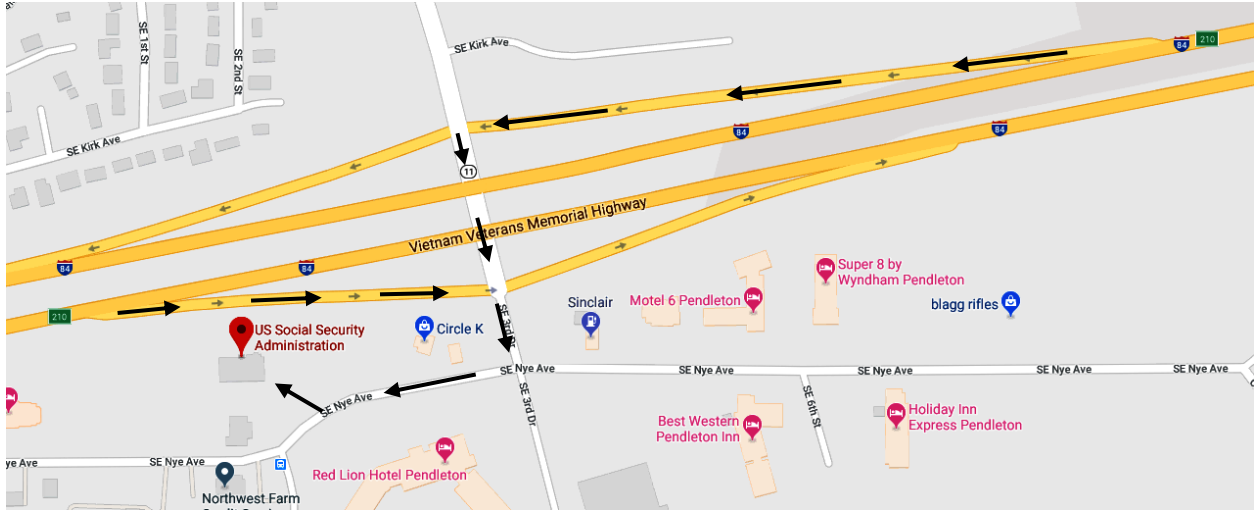

**Pendleton (unstaffed office)**  
**1229 SE 3<sup>rd</sup> St., Suite 101**  
**Pendleton, OR 97801**  
**(541) 278-4140**

**From I-84, west-bound:**  
Take exit 210.  
Turn left onto OR-11 S.  
Turn right onto SE Nye Ave.  
Destination is on the right.

**From I-84, east-bound:**  
Take exit 210.  
Turn right, onto SE 3<sup>rd</sup> Dr.  
Turn right onto SE Nye Ave.  
Destination is on the right.

**Parking:**  
Free parking available next to the building.