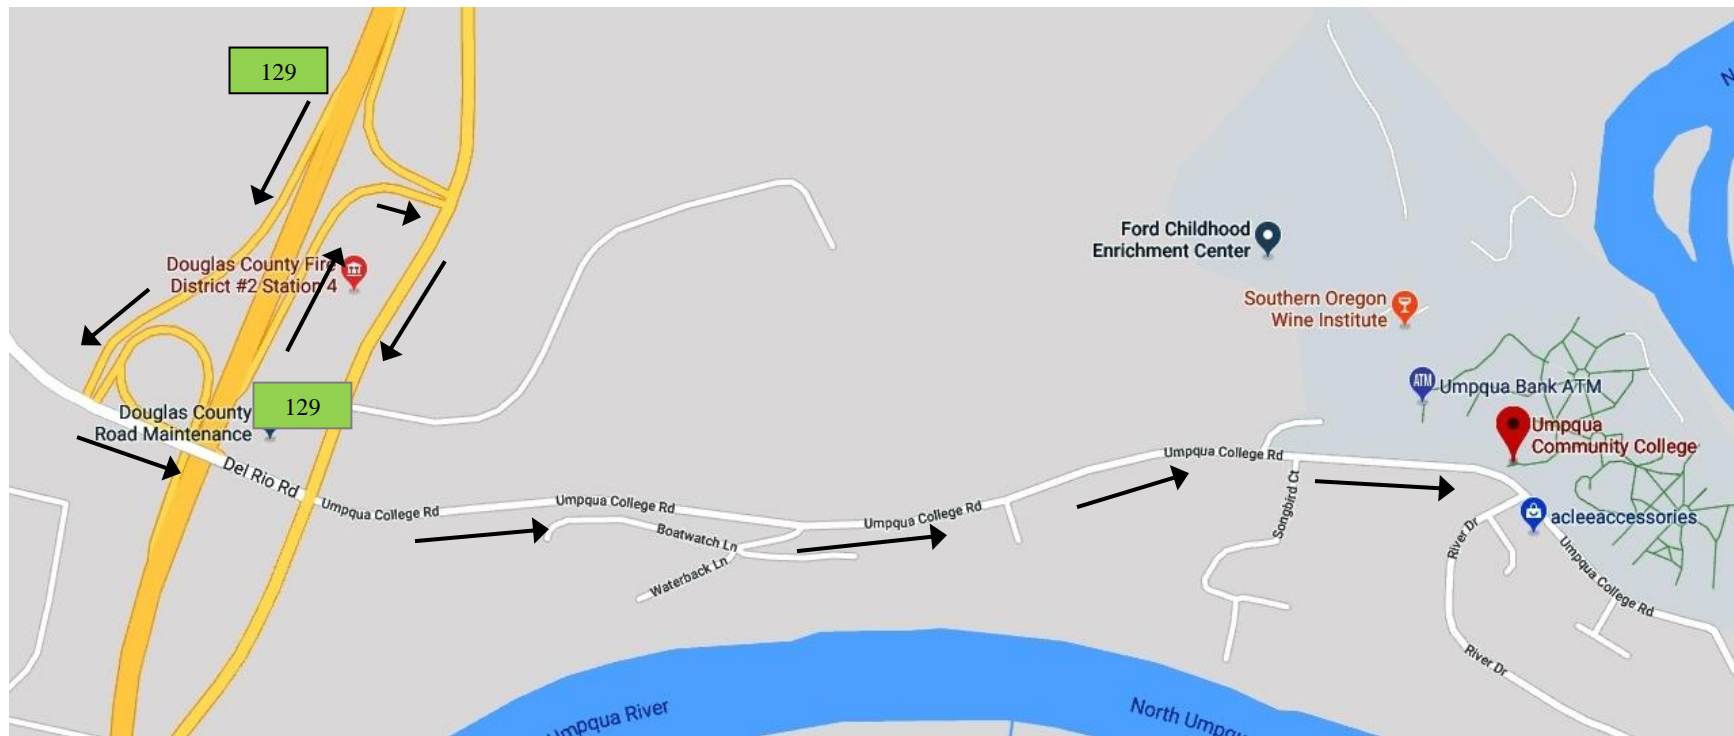

Umpqua Community College

1140 Umpqua College Rd.

Roseburg, OR 97470

- Take exit 129 from I-5.
- If coming from the south, turn right at the stop, and left onto Umpqua College Road.
- If coming from the north, turn left at the stop sign.
- Continue traveling east on Umpqua College Road.
- Umpqua Community College is about one mile.

UCC

UMPQUA COMMUNITY COLLEGE

CAMPUS MAP

LEGEND

| | |
|-------|--|
| ADM | Del Blanchard Administration Building |
| CC | LaVerne Murphy Student Center |
| ESB | Educational Support Building |
| FFC | Ford Childhood Enrichment Center |
| HNCS | Bonnie J Ford Health, Nursing & Science Center |
| JH | Jackson Hall |
| JAC | Jacoby Auditorium |
| LANG | Lang Teaching, Learning & Event Center |
| LH | Lockwood Hall |
| LIB | Sue Shaffer Learning Commons & Library |
| AC | Athletic Complex & Tom Keel Fitness Center |
| PMO | Paul Morgan Observatory |
| CWT | Community Workforce Training |
| SWAN | Swanson Amphitheatre |
| TAP | Tap'by'e'a' Hall |
| TC | Technology Center |
| TOWER | Tower Building |
| WCH | Wayne Crooch Hall |
| WFA | Whipple Fine Arts Center |
| WHSE | Warehouse |

- | | | | |
|---|------------------|---|-----------------|
|  | Information |  | Bus Stop |
|  | Smoking Area |  | Emergency Phone |
|  | Disabled Parking | | |
- Open Parking except where designated.
 Visitor Parking in front of the Del Blanchard Administration Building (acw).