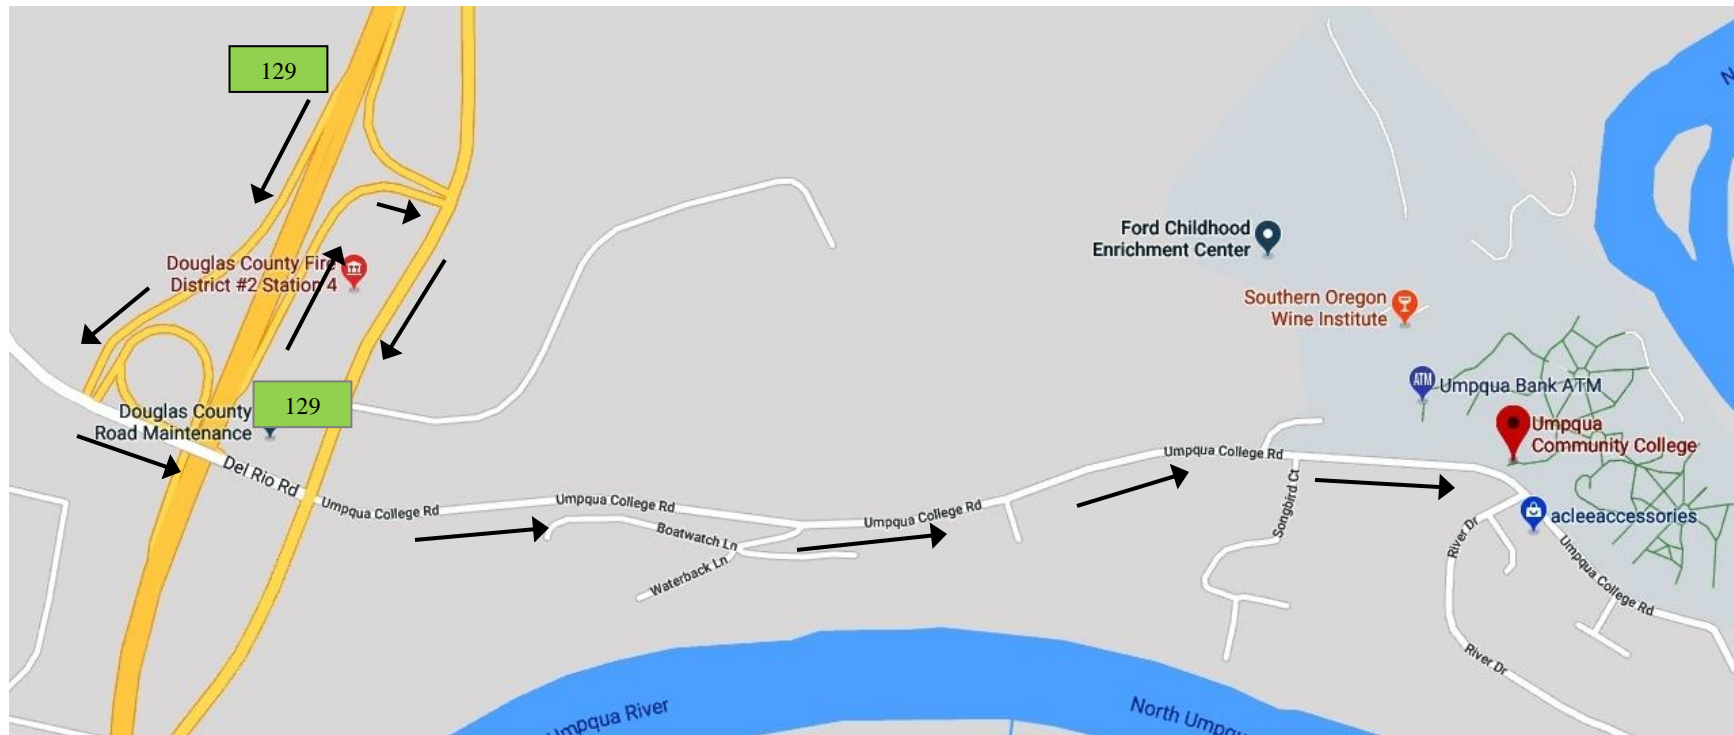

## Umpqua Community College

1140 Umpqua College Rd.

Roseburg, OR 97470

- Tome la salida, Exit 129, de I-5.
- Si vienes del SUR, gire a la derecha cuando llegues a la señal de alto.
- Si vienes del NORTE, gire a la izquierda cuando llegues a la señal de alto.
- Continúa viajando al ESTE en la calle UMPQUA COLLEGE RD.
- Dentro aproximadamente 1 milla llegarás a Umpqua Community College.
- Antes de llegar a la calle CHINKAPIN CT. gira a la izquierda en la entrada del parqueadero.
- El edificio está directamente enfrente. Se llama Taphoytha Hall.

**UMPQUA COMMUNITY COLLEGE**  
**CAMPUS MAP**

**LEGEND**

- ADM Del Blanchard Administration Building
- CC LaVerne Murphy Student Center
- ESB Educational Support Building
- FFC Ford Childhood Enrichment Center
- HNOSC Bonnie J Ford Health, Nursing & Science Center
- JH Jackson Hall
- JAC Jacoby Auditorium
- LANG Lang Teaching, Learning & Event Center
- LH Lockwood Hall
- LIB Sue Shaffer Learning Commons & Library
- AC Athletic Complex & Tom Keel Fitness Center
- PMO Paul Morgan Observatory
- CWT Community Workforce Training
- SWAN Swanson Amphitheatre
- TAP Tap'by'e'a' Hall
- TC Technology Center
- TOWER Tower Building
- WCH Wayne Crook Hall
- WFA Whipple Fine Arts Center
- WHSE Warehouse

- [I] Information
- [Bus Stop Icon] Bus Stop
- [S] Smoking Area
- [Phone Icon] Emergency Phone
- [P] Disabled Parking

Open Parking except where designated.  
Visitor Parking in front of the Del Blanchard Administration Building (acw).