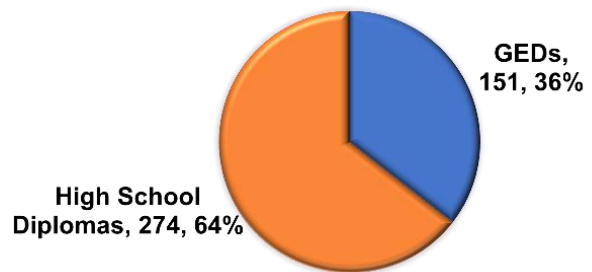

YDO Reengagement Grants: July 1, 2022 - June 30, 2023 (Year 2)

4500

Youth Contacted

2580

Youth Enrolled

1600

Stayed 120+ days

Participation by Race/Ethnicity

N=2582

Top 5 Cited Reasons for School Disconnection

Multiple responses allowed; total 3433 responses.
1925 participants.

Participation by Age

(Age on June 30, 2023)

N=2558

Top 5 Cited Reasons for Reengagement

Multiple responses allowed; total 4835 responses.
1925 participants.

Participation by Gender

N=2542

High Diploma or GED Earned

42

Reengagement Programs

**Required: Reconnection
to Educational Services
leading to High School
Diploma or GED®**