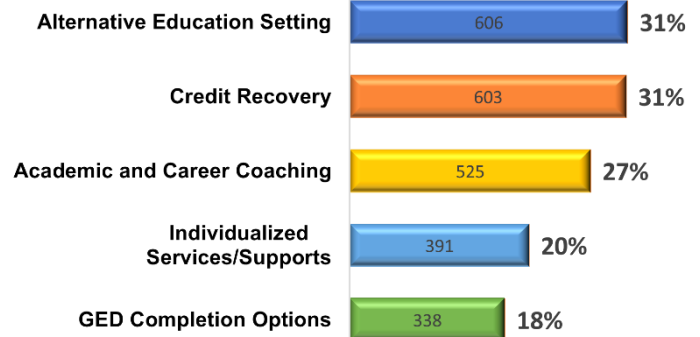

YDO Reengagement Grants: July 1, 2022 - June 30, 2023 (Year 2)

4500

Youth Contacted

2580

Youth Enrolled

1600

Stayed 120+ days

Participation by Race/Ethnicity

N=2582

Top 5 Cited Reasons for School Disconnection

Multiple responses allowed; total 3433 responses.
1925 participants.

Participation by Age

(Age on June 30, 2023)

N=2558

Top 5 Cited Reasons for Reengagement

Multiple responses allowed; total 4835 responses.
1925 participants.

Participation by Gender

N=2542

High Diploma or GED Earned

42

Reengagement Programs

**Required: Reconnection
to Educational Services
leading to High School
Diploma or GED®**