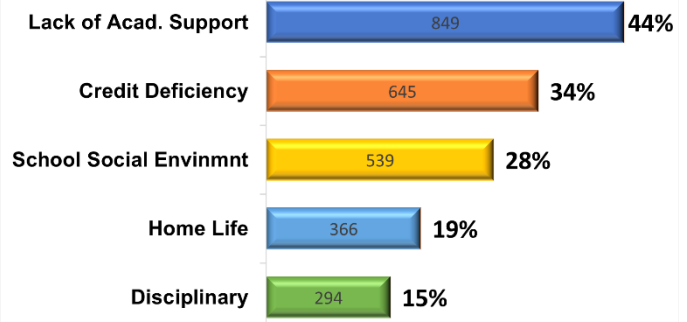

YDO Reengagement Grants: July 1, 2022 - June 30, 2023 (Year 2)

4500

Youth Contacted

2580

Youth Enrolled

1600

Stayed 120+ days

Participation by Race/Ethnicity

N=2582

Top 5 Cited Reasons for School Disconnection

Multiple responses allowed; total 3433 responses.
1925 participants.

Participation by Age

(Age on June 30, 2023)

N=2558

Top 5 Cited Reasons for Reengagement