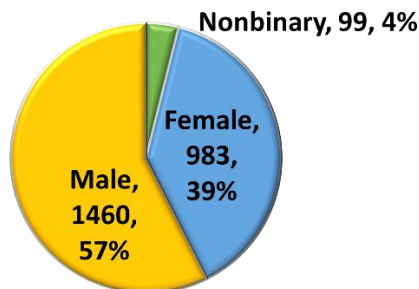

YDO Reengagement Grants: July 1, 2022 - June 30, 2023 (Year 2)

4500

Youth Contacted

2580

Youth Enrolled

1600

Stayed 120+ days

Participation by Race/Ethnicity

N=2582

Top 5 Cited Reasons for School Disconnection

Multiple responses allowed; total 3433 responses.
1925 participants.

Participation by Age

(Age on June 30, 2023)

N=2558

Top 5 Cited Reasons for Reengagement

Multiple responses allowed; total 4835 responses.
1925 participants.

Participation by Gender

N=2542

High Diploma or GED Earned

42

Reengagement Programs

**Required: Reconnection
to Educational Services
leading to High School
Diploma or GED®**