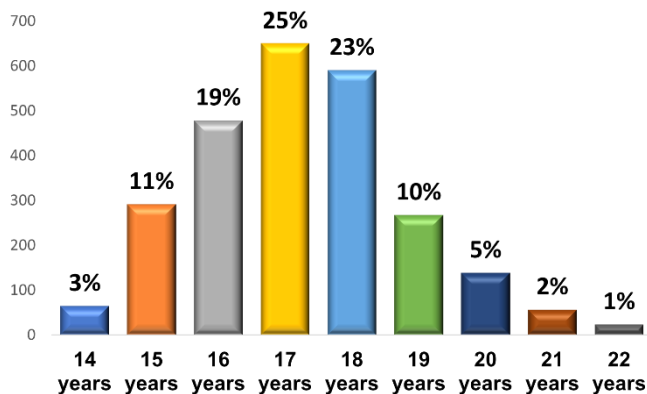

YDO Reengagement Grants: July 1, 2022 - June 30, 2023 (Year 2)

4500

Youth Contacted

2580

Youth Enrolled

1600

Stayed 120+ days

Participation by Race/Ethnicity

N=2582

Top 5 Cited Reasons for School Disconnection

Multiple responses allowed; total 3433 responses.
1925 participants.

Participation by Age

(Age on June 30, 2023)

N=2558

Top 5 Cited Reasons for Reengagement