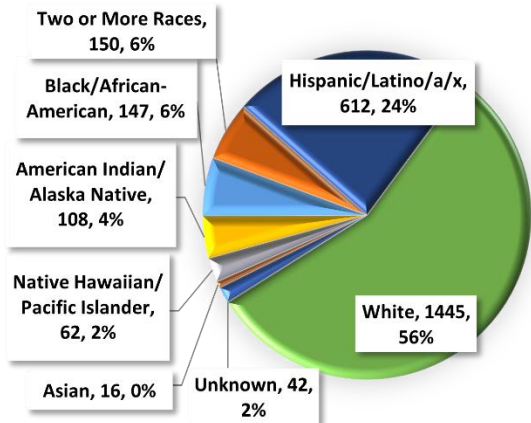

YDO Reengagement Grants: July 1, 2022 - June 30, 2023 (Year 2)

4500

Youth Contacted

2580

Youth Enrolled

1600

Stayed 120+ days

Participation by Race/Ethnicity

N=2582

Top 5 Cited Reasons for School Disconnection

Multiple responses allowed; total 3433 responses.
1925 participants.

Participation by Age

(Age on June 30, 2023)

N=2558

Top 5 Cited Reasons for Reengagement