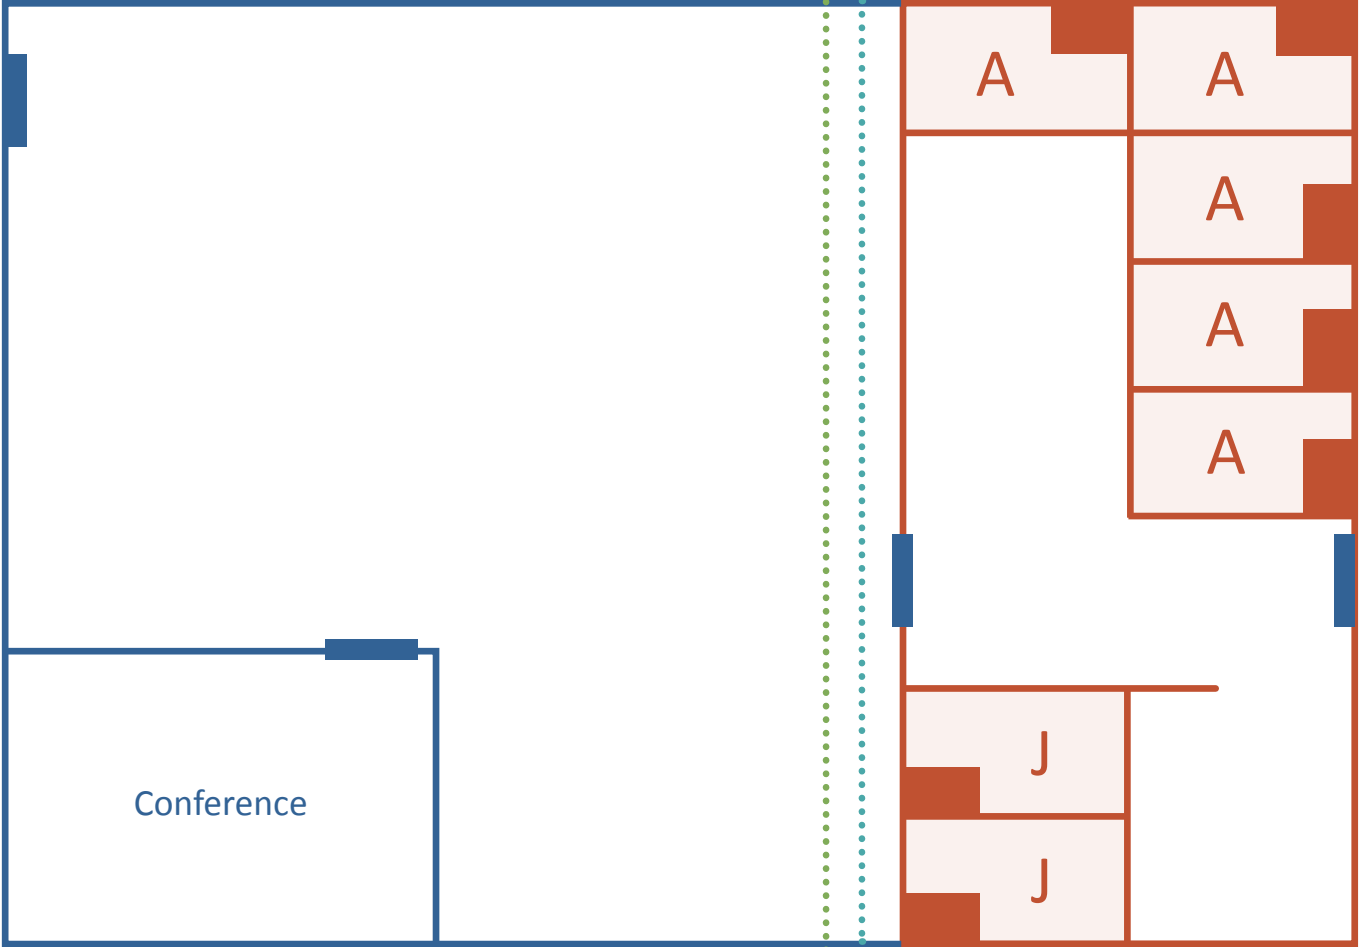

Springfield Police Department • Open 24 Hours

Key:

- A Adults
- J Juveniles
- Bed
- Locked Area

Springfield Police Department • Open 24 Hours

Key:

- A Adults
- J Juveniles
- Bed
- Secure Detention or Correctional Facility (DSO)
- Jail/Lockup (jail removal)
- Locked Area

Key:

- A Adults
- J Juveniles
- Bed
- Locked Area

Key:

- A** Adults
- J** Juveniles
- Bed
- • •** Secure Detention or Correctional Facility (DSO)
- • •** Jail/Lockup (jail removal)
- Locked Area

Adams County Jail • Open 24 Hours

Key:

- A Adults
- J Juveniles
- Bed
- Locked Area
- Fence/Locked Area

Adams County Jail • Open 24 Hours

Key:

- A Adults
- J Juveniles
- Bed
- • • Secure Detention or Correctional Facility (DSO)
- • • Jail/Lockup (jail removal)
- Locked Area
- Fence/Locked Area

Key:

A Adults

J Juveniles

Bed

Locked Area

Washington County Courthouse • Open 8:00am – 5:00pm