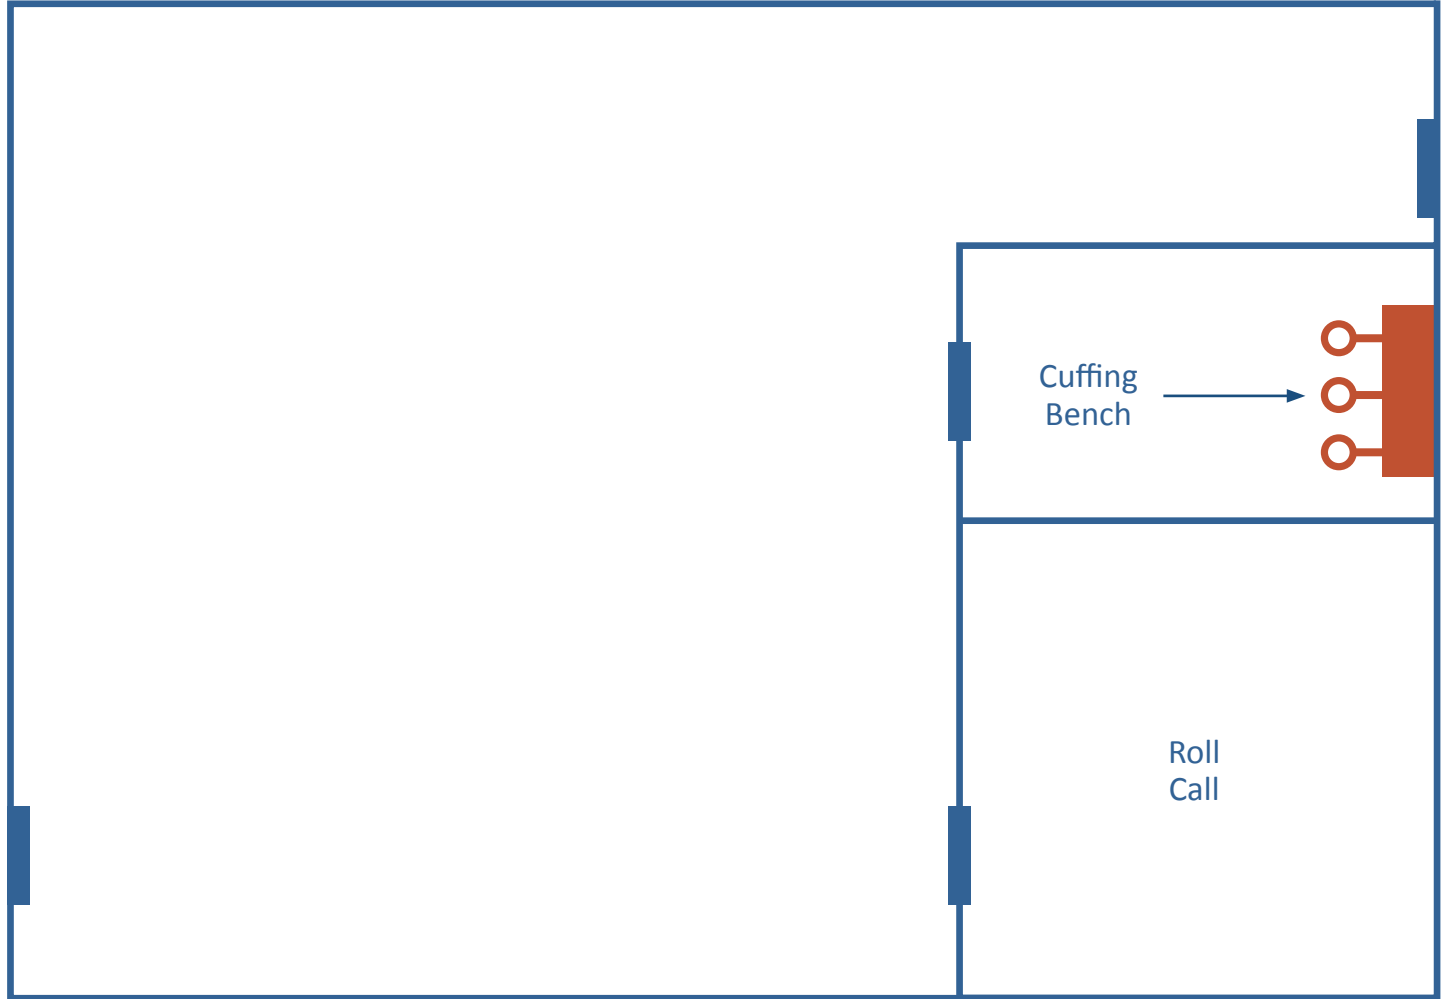

Key:

- A Adults
- J Juveniles
- Bed
- Locked Area

Key:

- A** Adults
- J** Juveniles
- Bed
- • •** Secure Detention or Correctional Facility (DSO)
- • •** Jail/Lockup (jail removal)
- Locked Area

Adams County Jail • Open 24 Hours

Key:

- A Adults
- J Juveniles
- Bed
- Locked Area
- Fence/Locked Area

Adams County Jail • Open 24 Hours

Key:

- A Adults
- J Juveniles
- Bed
- • • Secure Detention or Correctional Facility (DSO)
- • • Jail/Lockup (jail removal)
- Locked Area
- Fence/Locked Area

Key:

A Adults

J Juveniles

Bed

Locked Area

Washington County Courthouse • Open 8:00am – 5:00pm