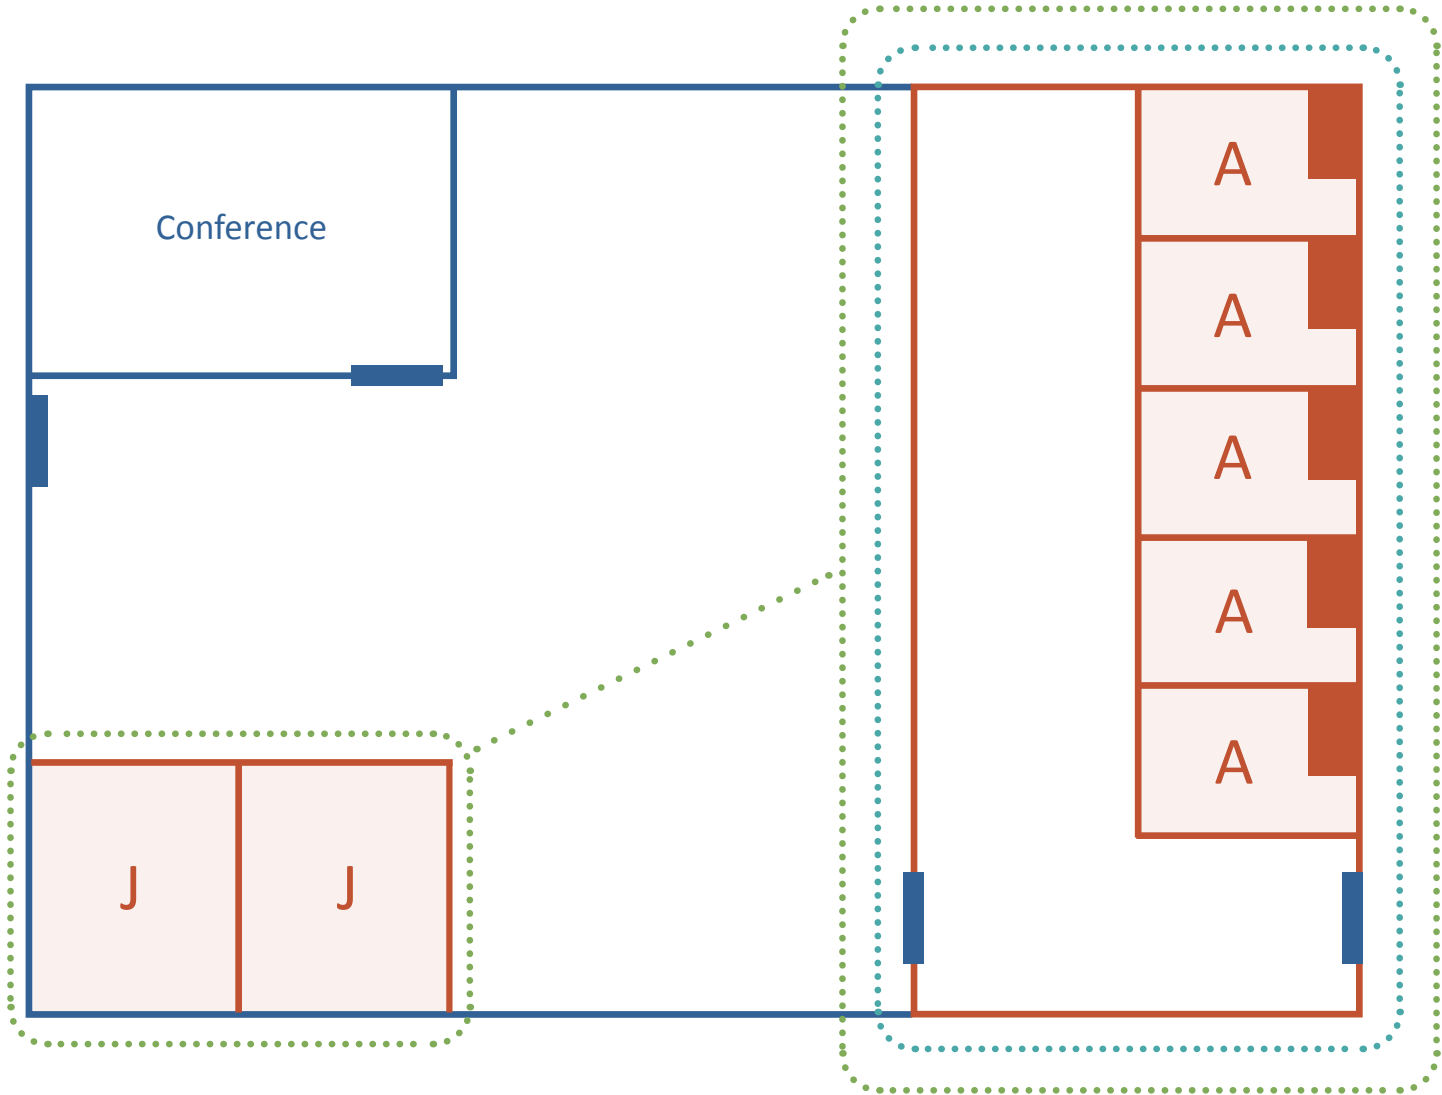

Key:

- A Adults
- J Juveniles
- Bed
- Locked Area

Key:

- A** Adults
- J** Juveniles
- Bed
- • •** Secure Detention or Correctional Facility (DSO)
- • •** Jail/Lockup (jail removal)
- Locked Area

Adams County Jail • Open 24 Hours

Key:

- A Adults
- J Juveniles
- Bed
- Locked Area
- Fence/Locked Area

Adams County Jail • Open 24 Hours

Key:

- A Adults
- J Juveniles
- Bed
- • • Secure Detention or Correctional Facility (DSO)
- • • Jail/Lockup (jail removal)
- Locked Area
- Fence/Locked Area

Key:

A Adults

J Juveniles

Bed

Locked Area

Washington County Courthouse • Open 8:00am – 5:00pm