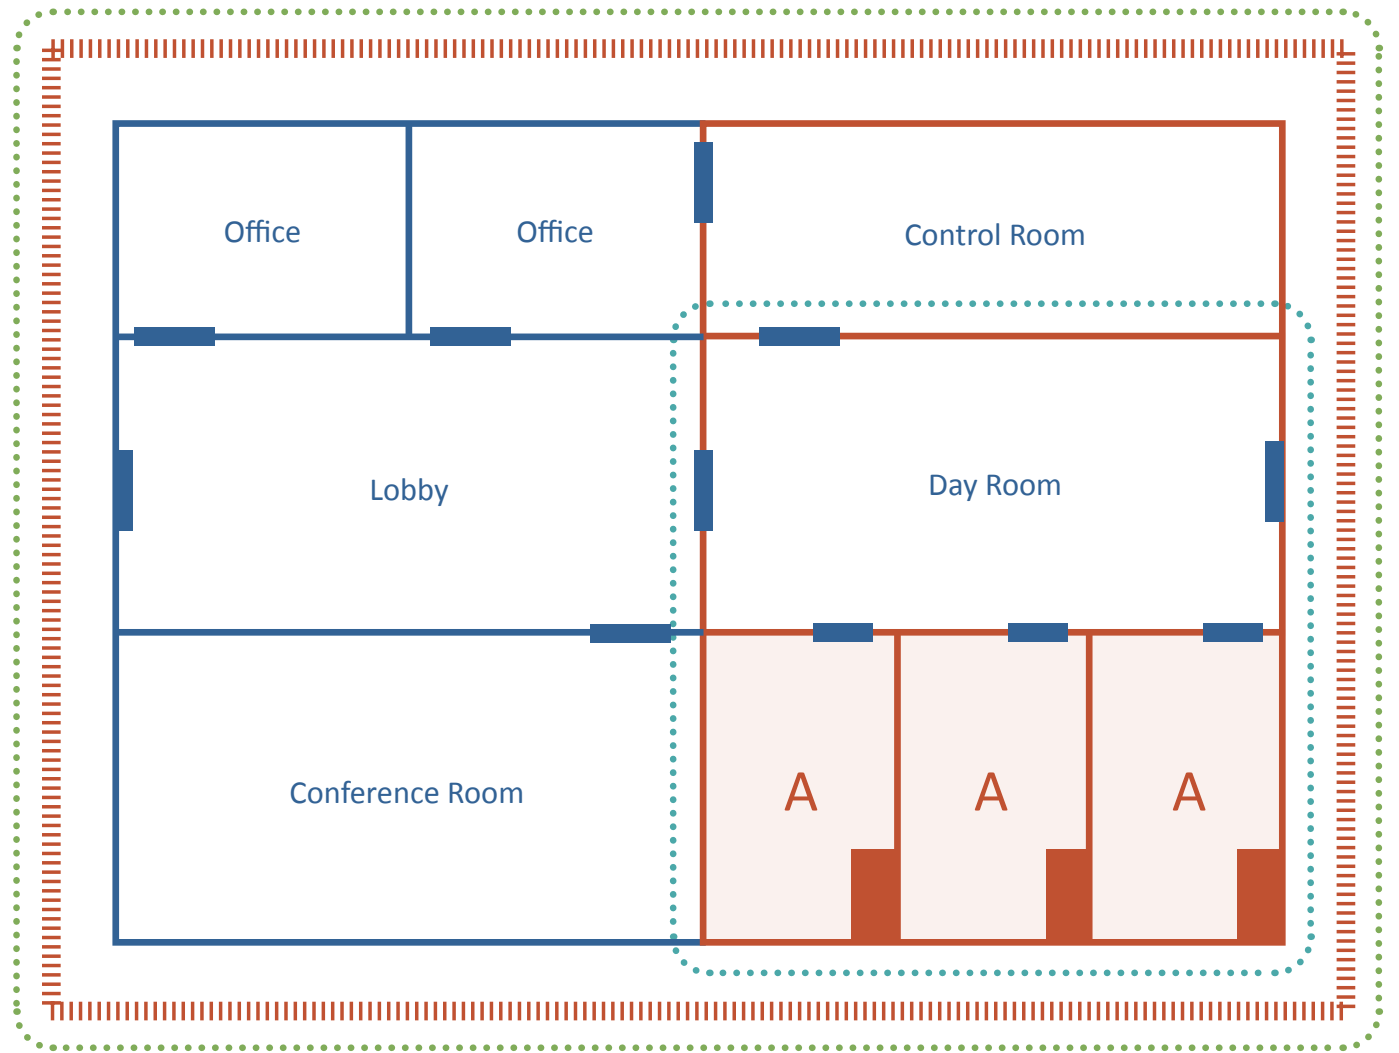

Key:

- A Adults
- J Juveniles
- Bed
- Locked Area

Key:

- A** Adults
- J** Juveniles
- Bed
- • •** Secure Detention or Correctional Facility (DSO)
- • •** Jail/Lockup (jail removal)
- Locked Area

Adams County Jail • Open 24 Hours

Key:

- A Adults
- J Juveniles
- Bed
- Locked Area
- Fence/Locked Area

Adams County Jail • Open 24 Hours

Key:

- A Adults
- J Juveniles
- Bed
- • • Secure Detention or Correctional Facility (DSO)
- • • Jail/Lockup (jail removal)
- Locked Area
- Fence/Locked Area

Key:

A Adults

J Juveniles

Bed

Locked Area

Washington County Courthouse • Open 8:00am – 5:00pm