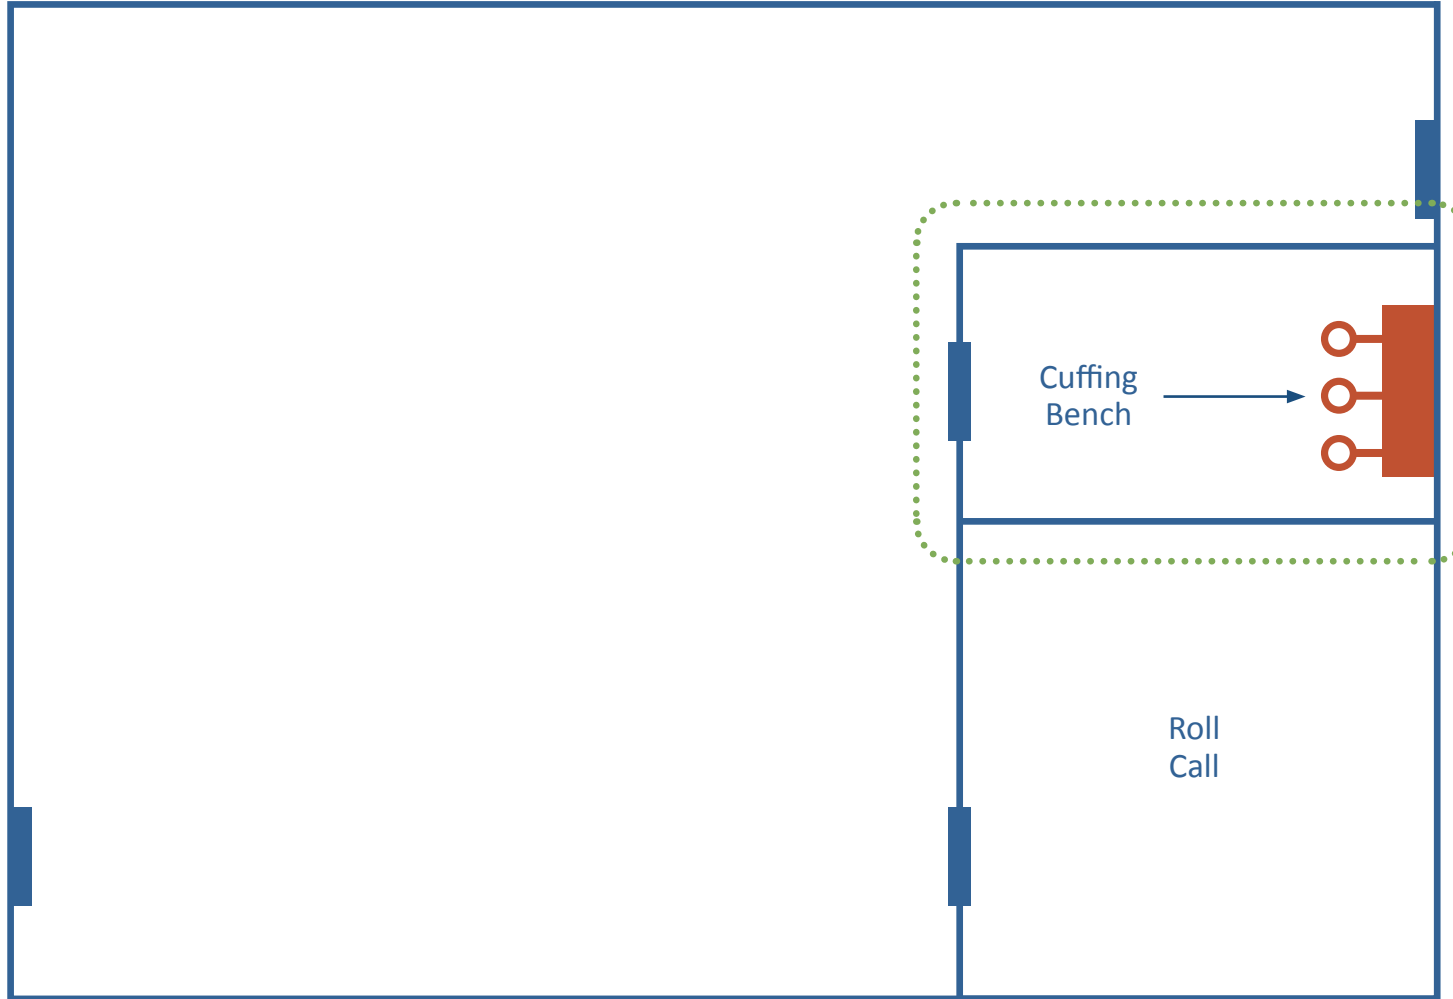

Key:

- A Adults
- J Juveniles
- Bed
- Locked Area

Key:

- A** Adults
- J** Juveniles
- Bed
- • •** Secure Detention or Correctional Facility (DSO)
- • •** Jail/Lockup (jail removal)
- Locked Area

Adams County Jail • Open 24 Hours

Key:

- A Adults
- J Juveniles
- Bed
- Locked Area
- Fence/Locked Area

Adams County Jail • Open 24 Hours

Key:

- A Adults
- J Juveniles
- Bed
- • • Secure Detention or Correctional Facility (DSO)
- • • Jail/Lockup (jail removal)
- Locked Area
- Fence/Locked Area