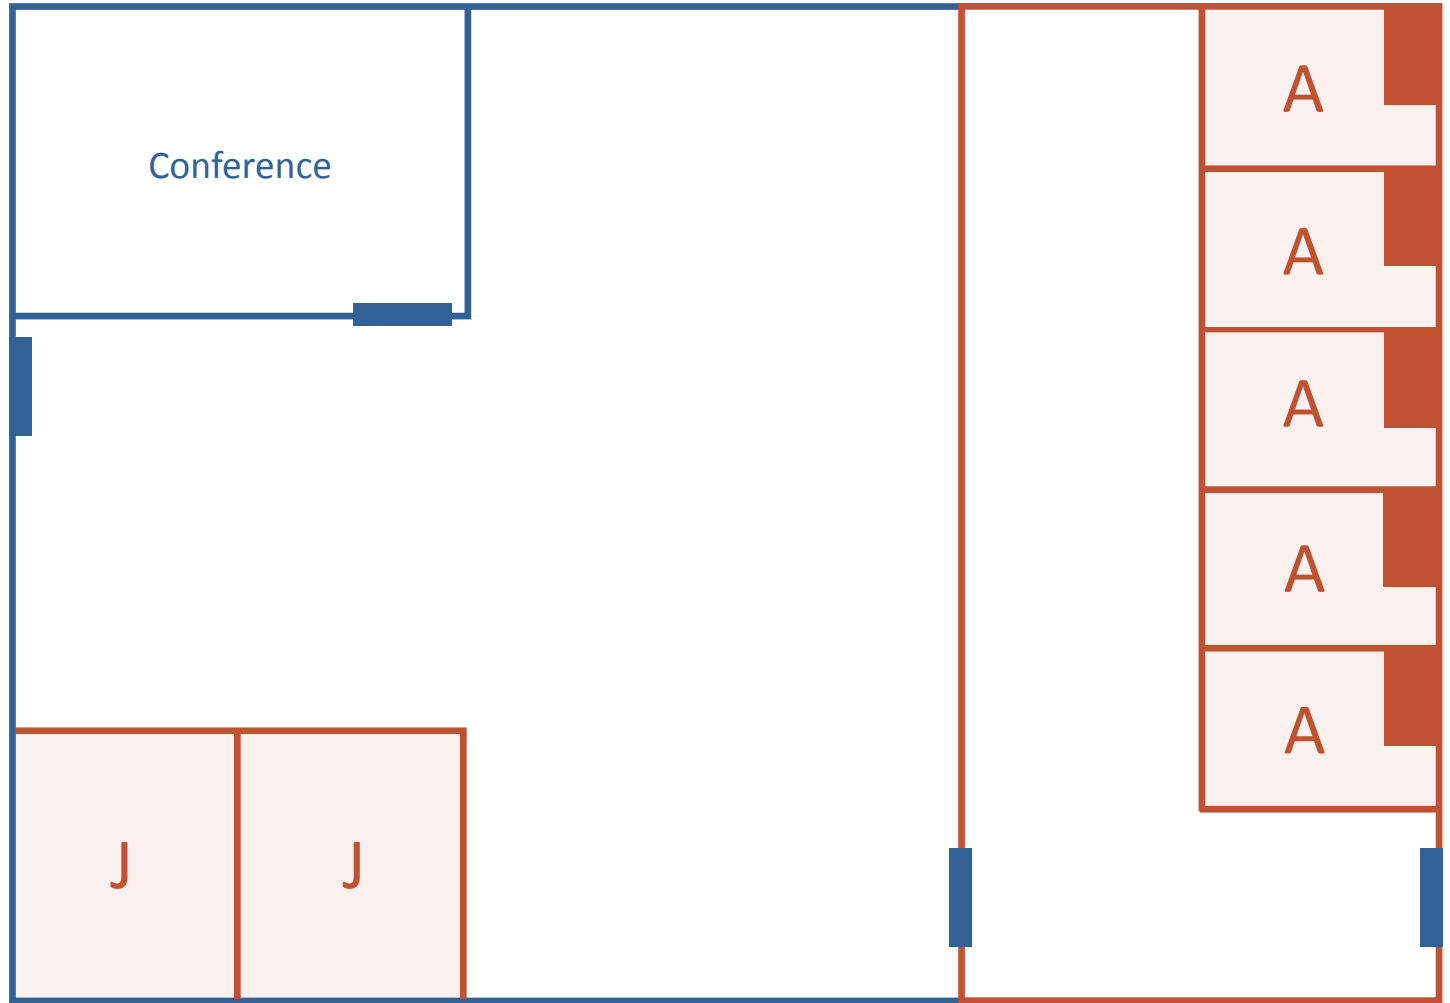

Pleasantville Police Department • Open 24 Hours

Key:

- A Adults
- J Juveniles
- Bed
- Locked Area