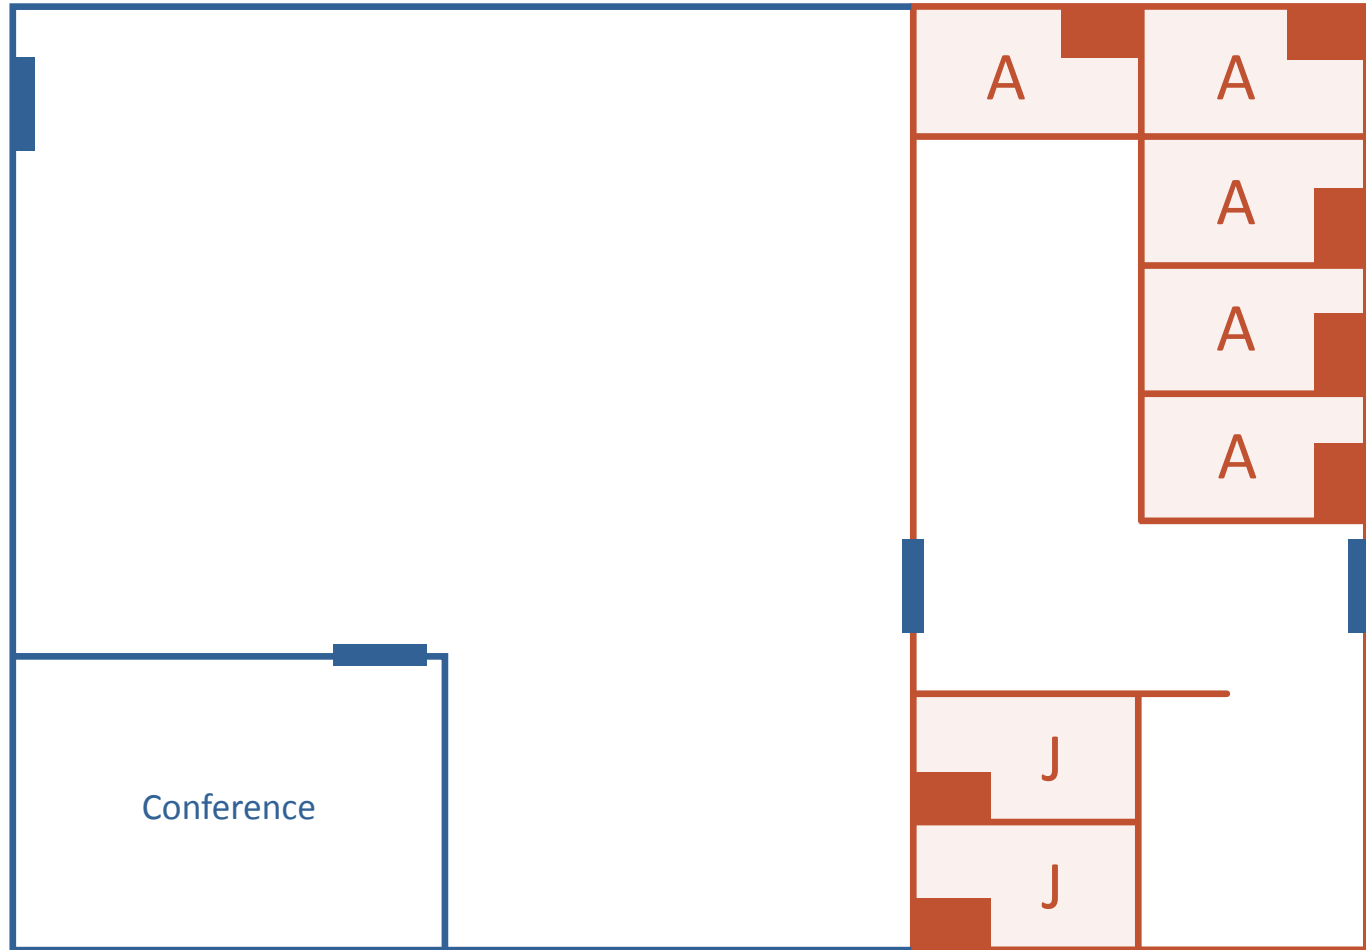

Springfield Police Department • Open 24 Hours

Key:

- A Adults
- J Juveniles
- Bed
- Locked Area

Springfield Police Department • Open 24 Hours

Key:

- A Adults
- J Juveniles
- Bed
- Secure Detention or Correctional Facility (DSO)
- Jail/Lockup (jail removal)
- Locked Area

Key:

- A Adults
- J Juveniles
- Bed
- Locked Area

Key:

- A** Adults
- J** Juveniles
- Bed
- • •** Secure Detention or Correctional Facility (DSO)
- • •** Jail/Lockup (jail removal)
- Locked Area

Adams County Jail • Open 24 Hours

Key:

- A Adults
- J Juveniles
- Bed
- Locked Area
- Fence/Locked Area

Adams County Jail • Open 24 Hours

Key:

- A Adults
- J Juveniles
- Bed
- • • Secure Detention or Correctional Facility (DSO)
- • • Jail/Lockup (jail removal)
- Locked Area
- Fence/Locked Area

Key:

A Adults

J Juveniles

Bed

Locked Area

Washington County Courthouse • Open 8:00am – 5:00pm