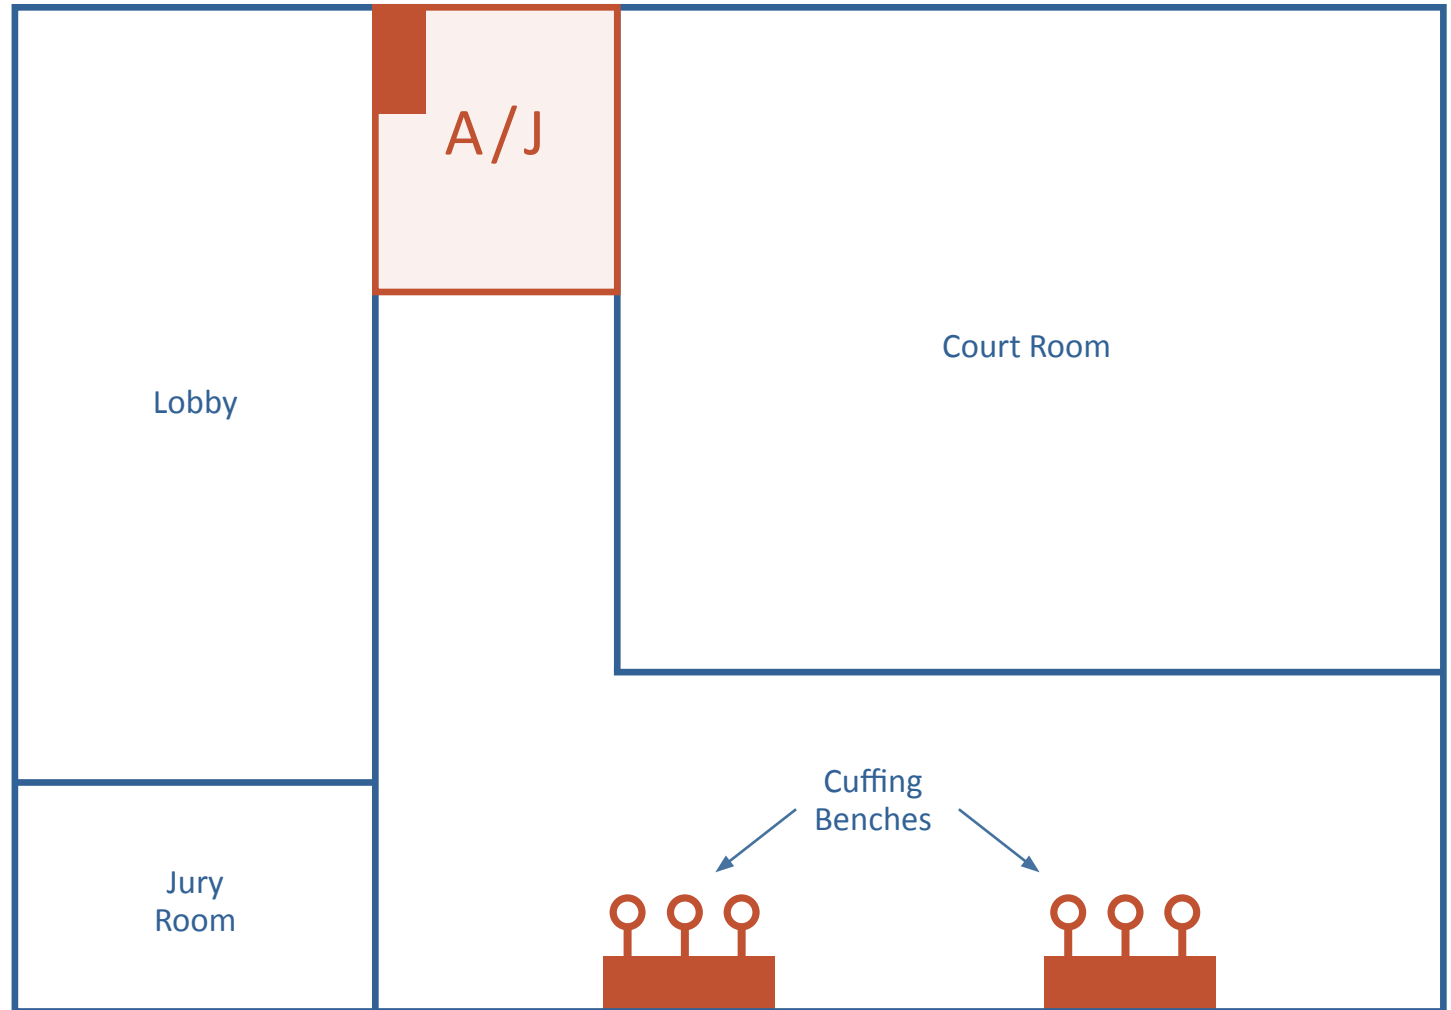

Key:

- A Adults
- J Juveniles
- Bed
- Locked Area

Key:

- A** Adults
- J** Juveniles
- Bed
- • •** Secure Detention or Correctional Facility (DSO)
- • •** Jail/Lockup (jail removal)
- Locked Area

Adams County Jail • Open 24 Hours

Key:

- A Adults
- J Juveniles
- Bed
- Locked Area
- Fence/Locked Area

Adams County Jail • Open 24 Hours

Key:

- A Adults
- J Juveniles
- Bed
- • • Secure Detention or Correctional Facility (DSO)
- • • Jail/Lockup (jail removal)
- Locked Area
- Fence/Locked Area

Key:

A Adults

J Juveniles

Bed

Locked Area

Washington County Courthouse • Open 8:00am – 5:00pm