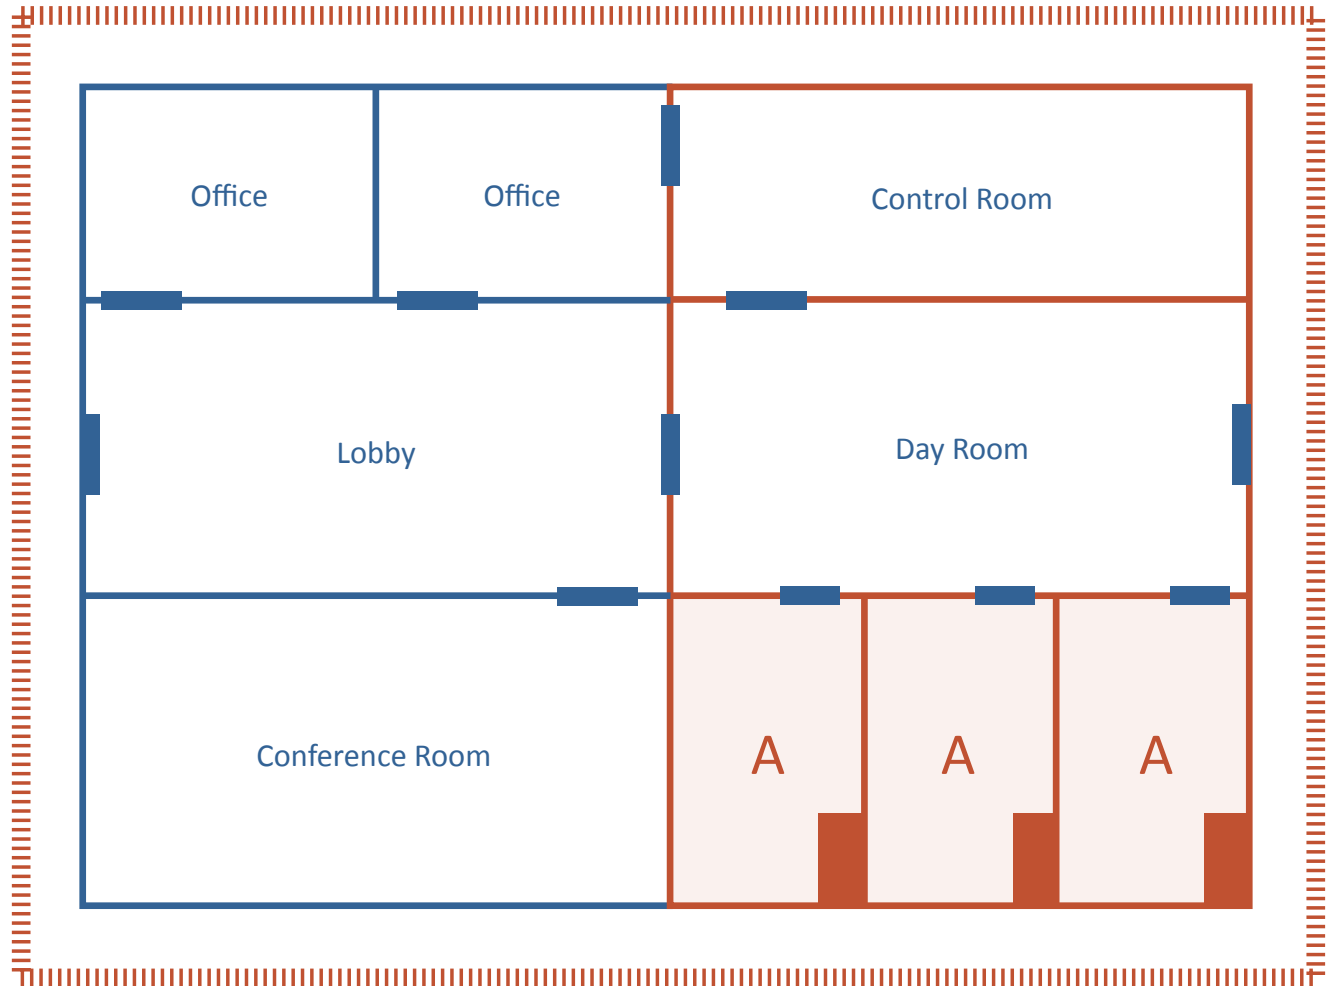

Key:

- A Adults
- J Juveniles
- Bed
- Locked Area

Key:

- A** Adults
- J** Juveniles
- Bed
- • •** Secure Detention or Correctional Facility (DSO)
- • •** Jail/Lockup (jail removal)
- Locked Area

Adams County Jail • Open 24 Hours

Key:

- A Adults
- J Juveniles
- Bed
- Locked Area
- Fence/Locked Area

Adams County Jail • Open 24 Hours

Key:

- A Adults
- J Juveniles
- Bed
- • • Secure Detention or Correctional Facility (DSO)
- • • Jail/Lockup (jail removal)
- Locked Area
- Fence/Locked Area

Key:

A Adults

J Juveniles

Bed

Locked Area

Washington County Courthouse • Open 8:00am – 5:00pm