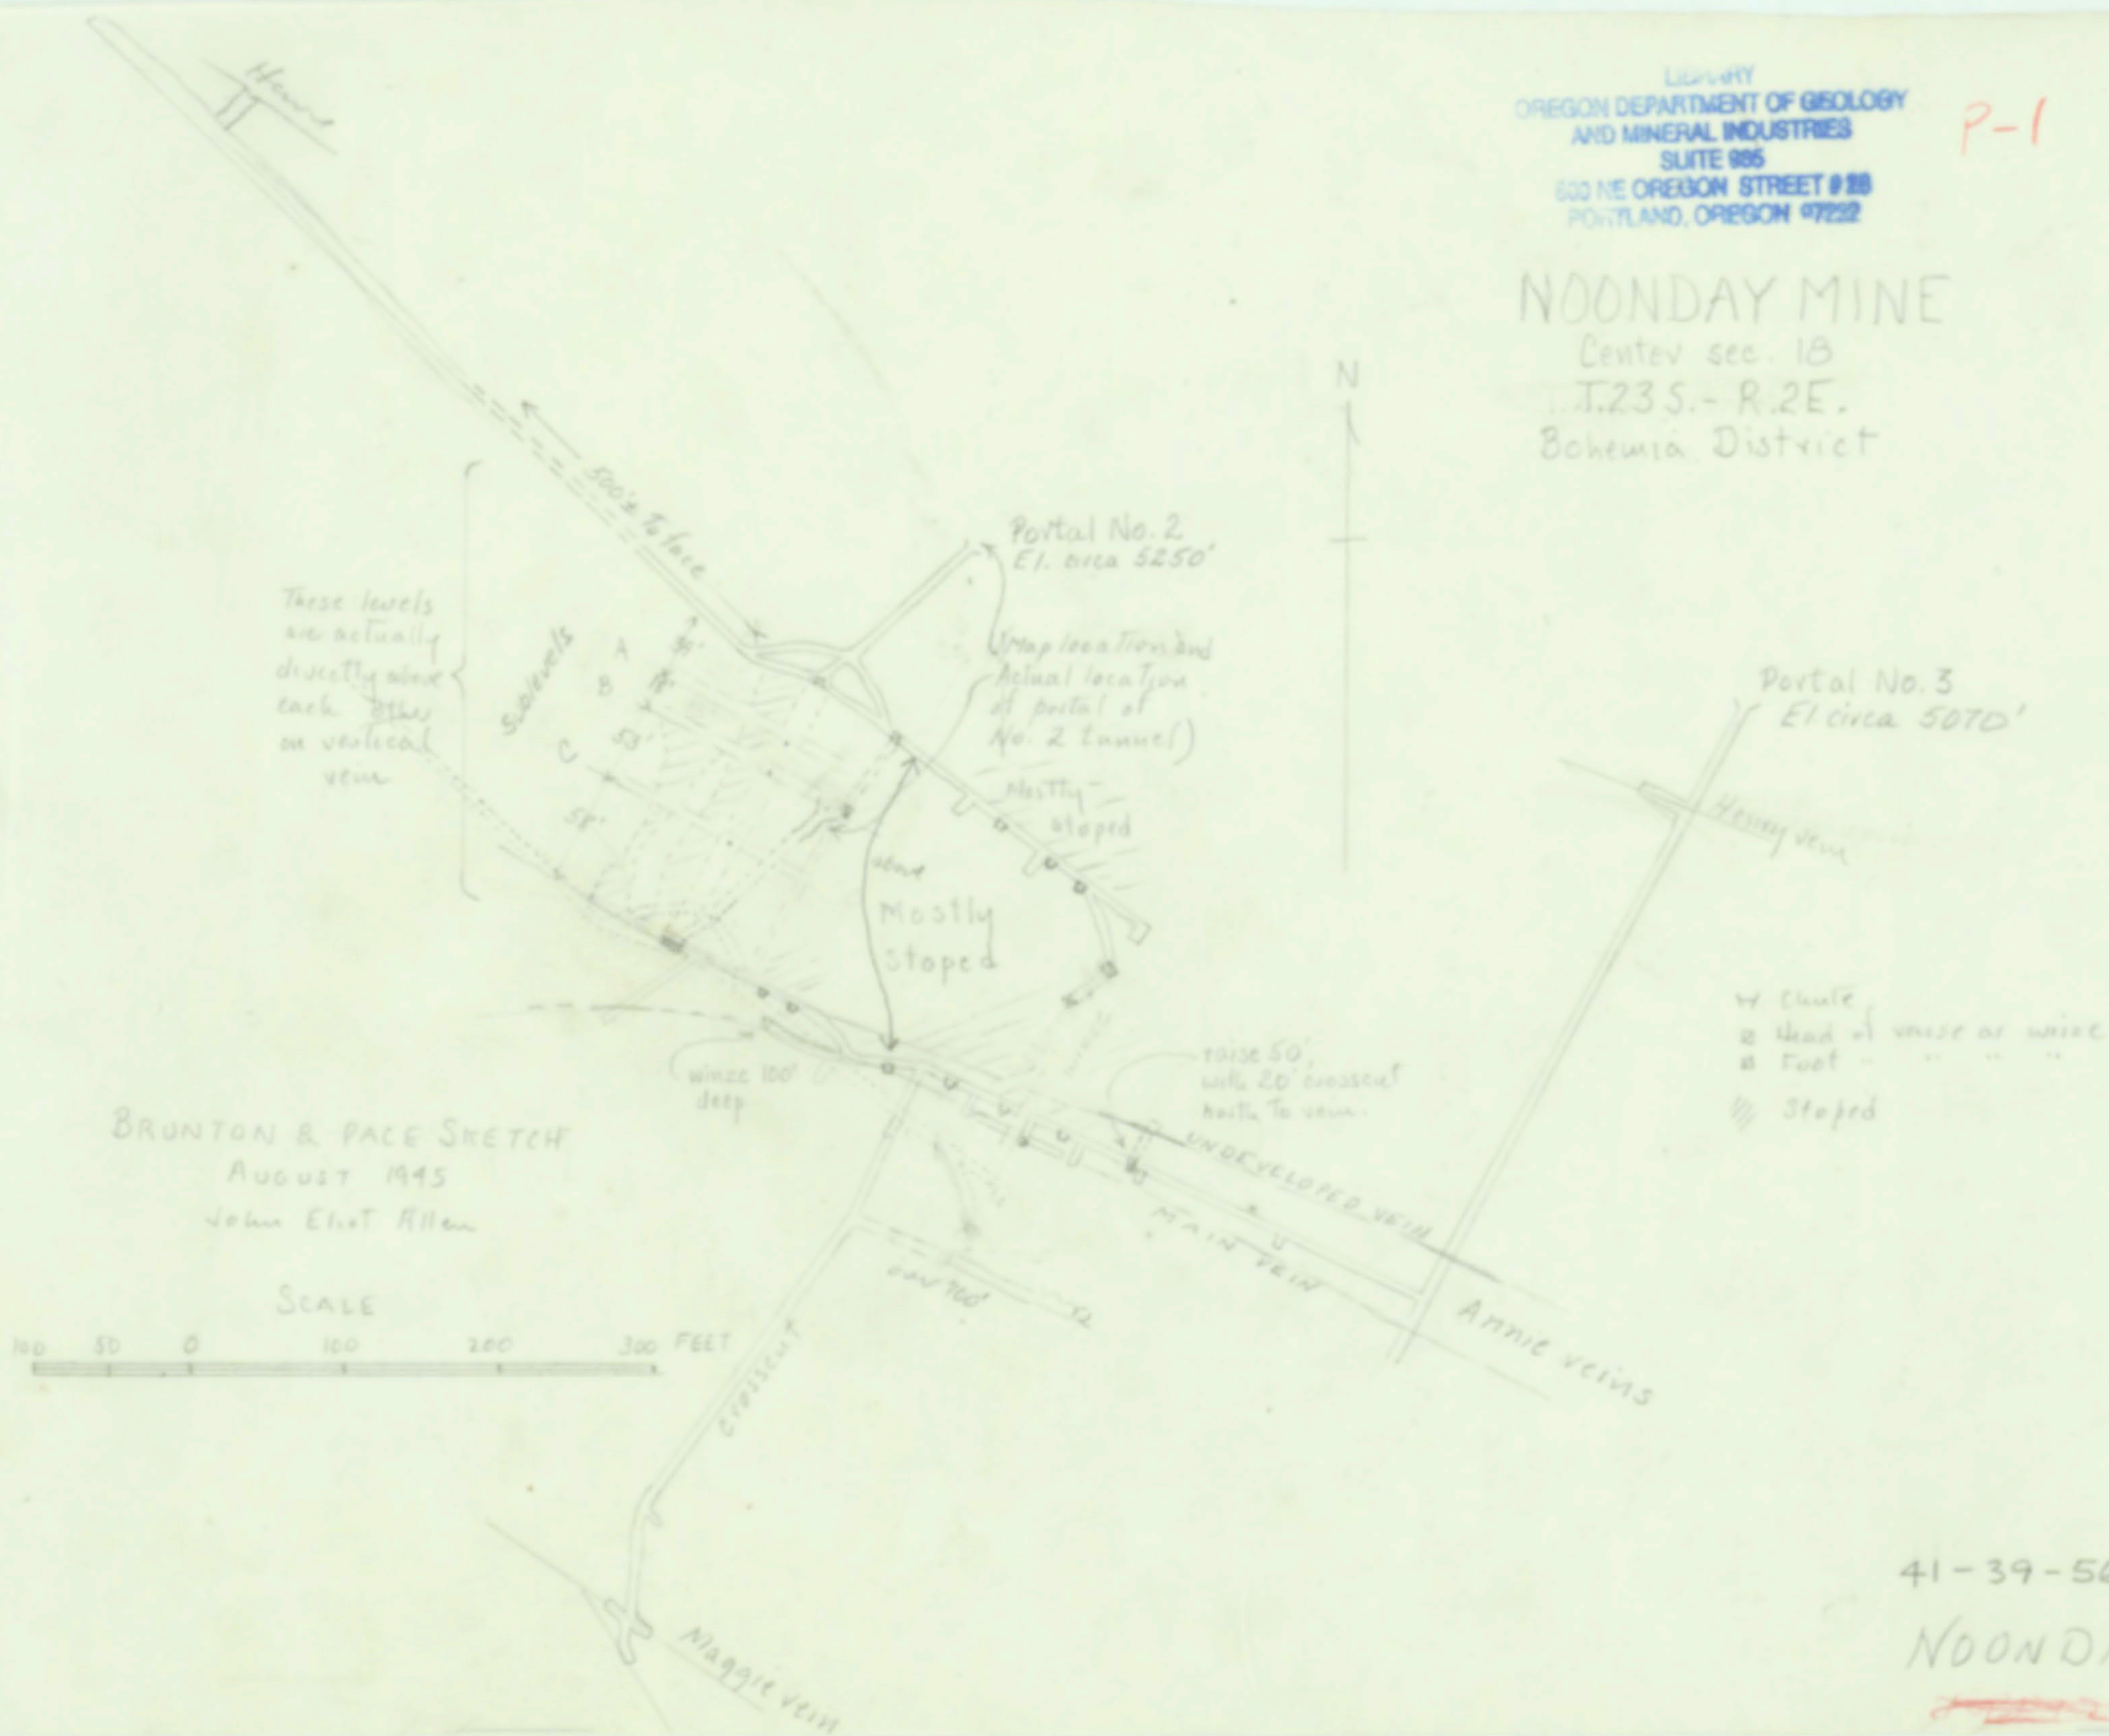

File 7-7

LIBRARY
OREGON DEPARTMENT OF GEOLOGY
AND MINERAL INDUSTRIES
SUITE 905
600 NE OREGON STREET # 200
PORTLAND, OREGON 97222

P-1

NOONDAY MINE
Center sec. 18
T.23 S. - R.2 E.
Bohemia District

41-39-56

NOONDAY

~~File 7-7~~ File 7-7