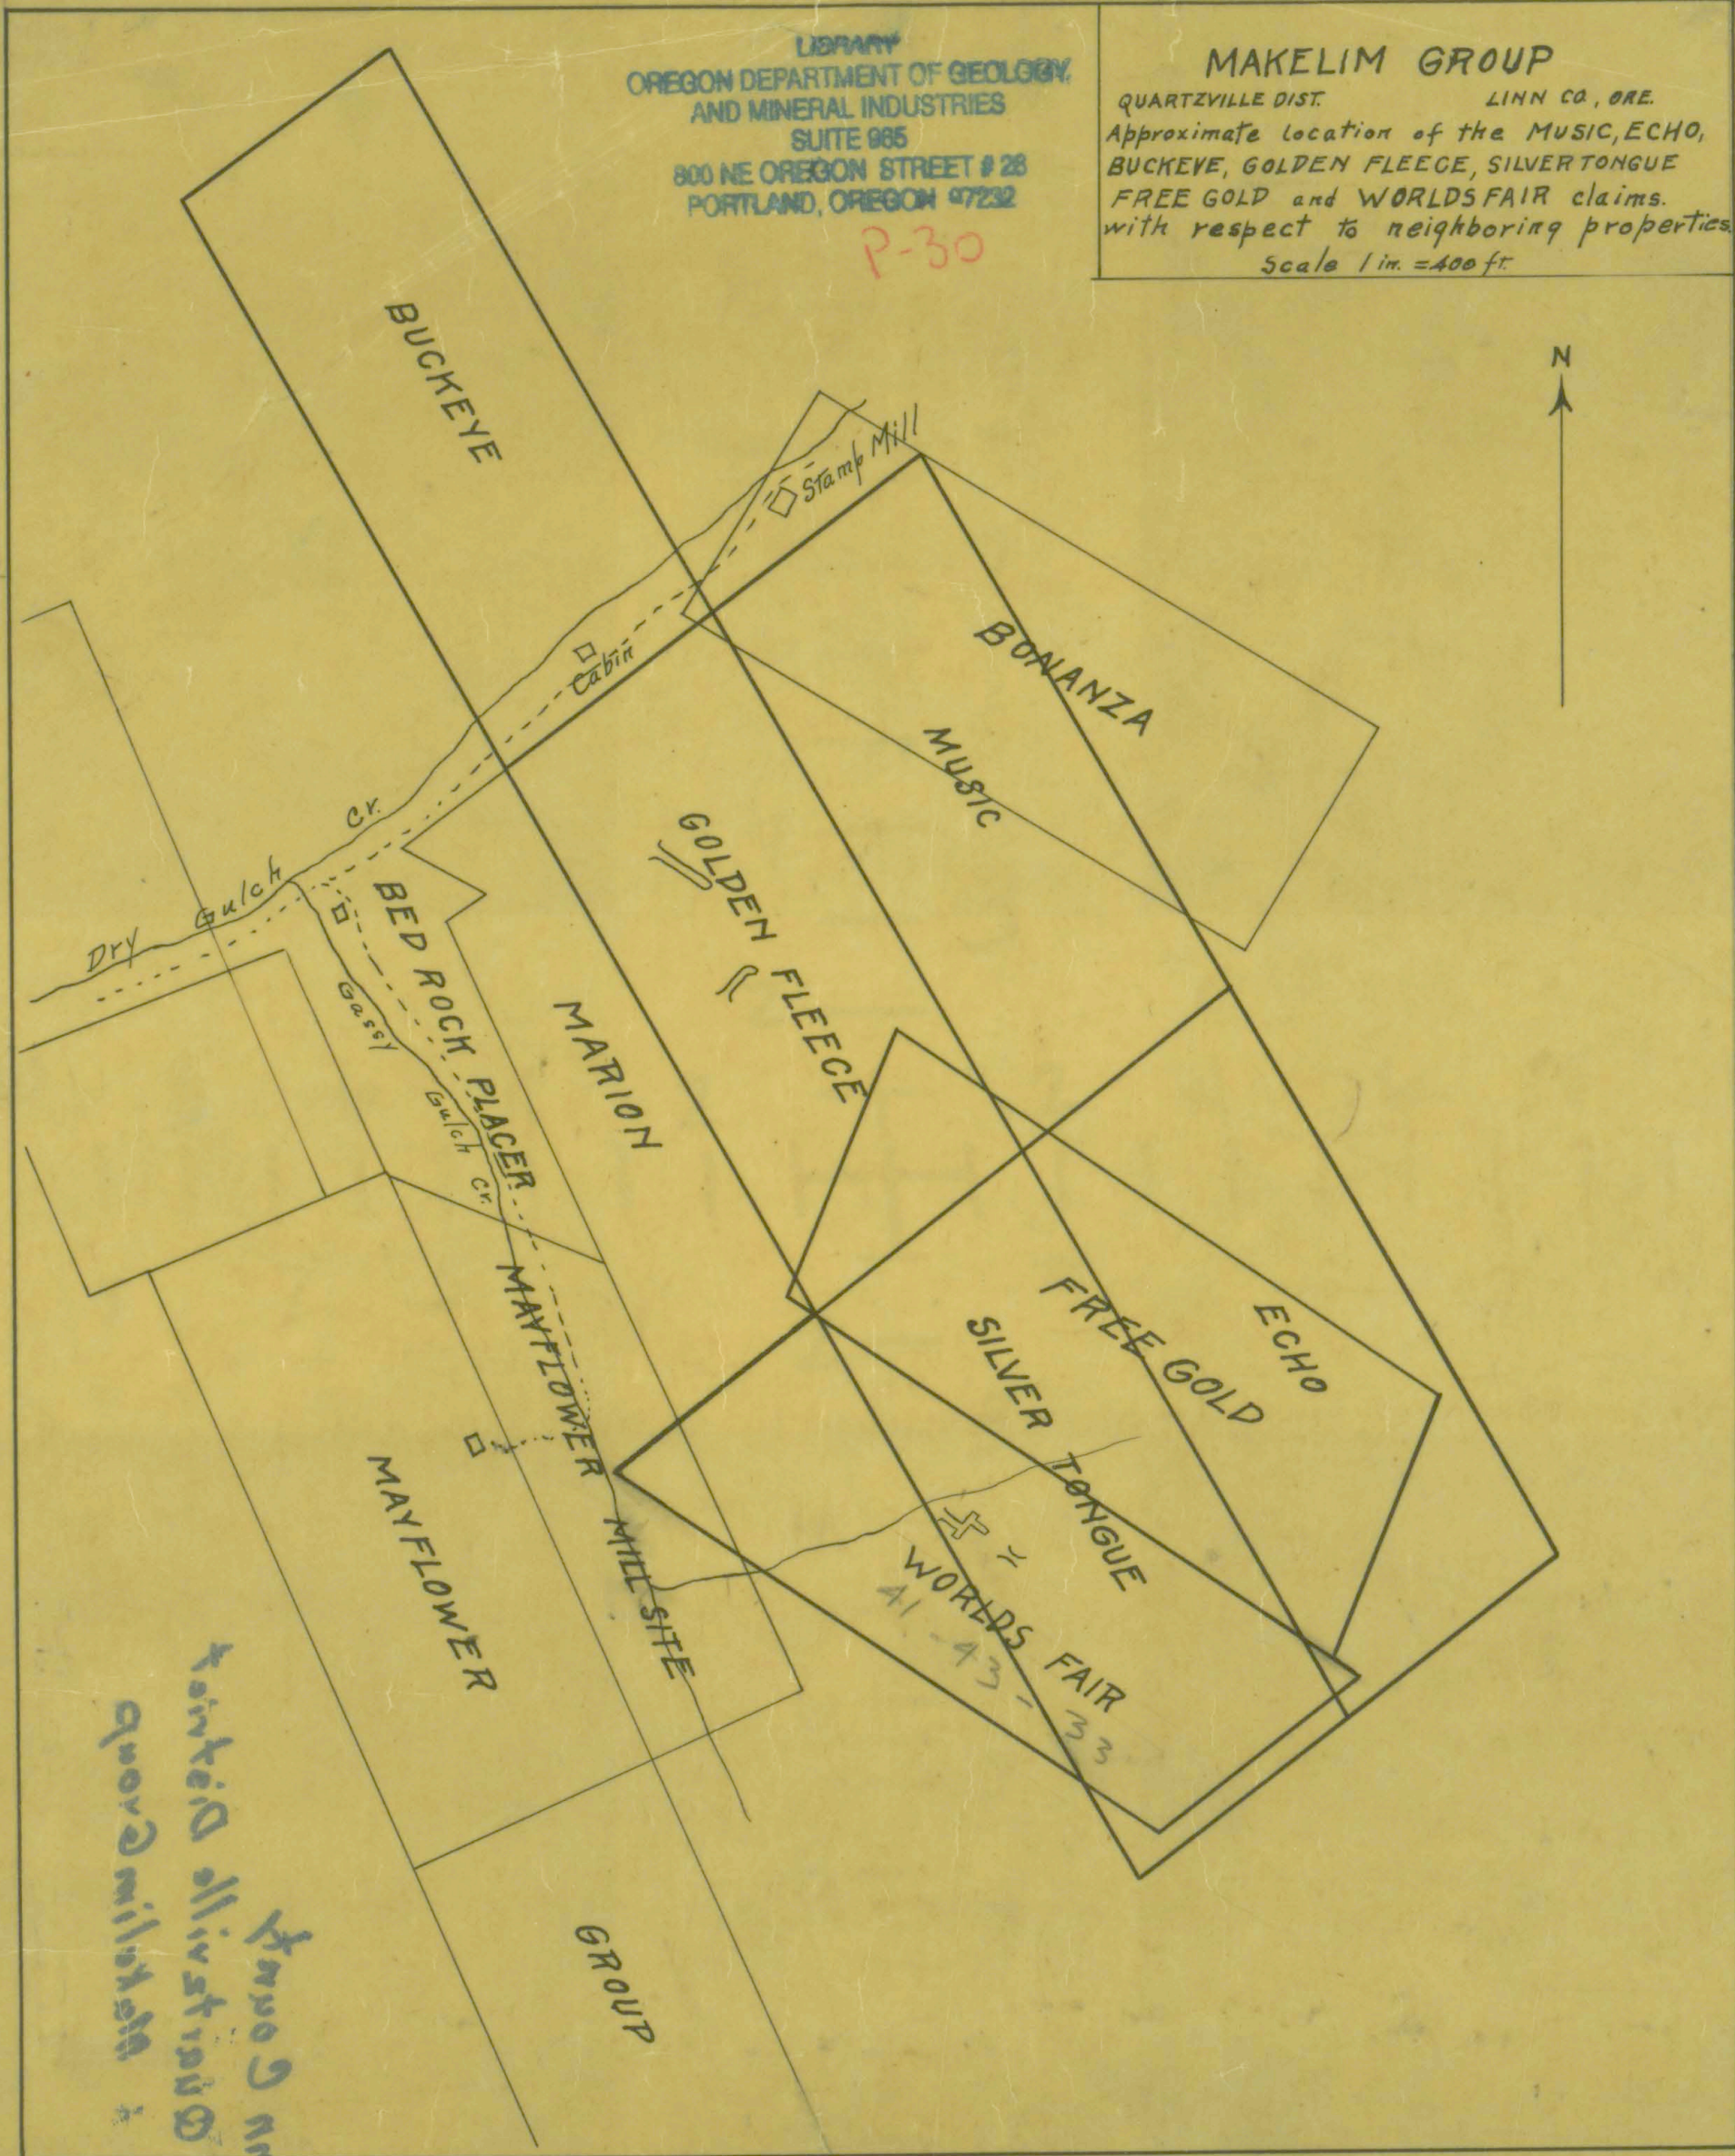

LIBRARY
OREGON DEPARTMENT OF GEOLOGY
AND MINERAL INDUSTRIES
SUITE 985
800 NE OREGON STREET # 28
PORTLAND, OREGON 97232

P-30

MAKELIM GROUP

QUARTZVILLE DIST. LINN CO., ORE.
Approximate location of the MUSIC, ECHO,
BUCKEYE, GOLDEN FLEECE, SILVERTONGUE
FREE GOLD and WORLDS FAIR claims.
with respect to neighboring properties.
Scale 1 in. = 400 ft.

*quartz mill site
Painted illustration
of Makelim Group*

Makelim Group (Golden Fleece)