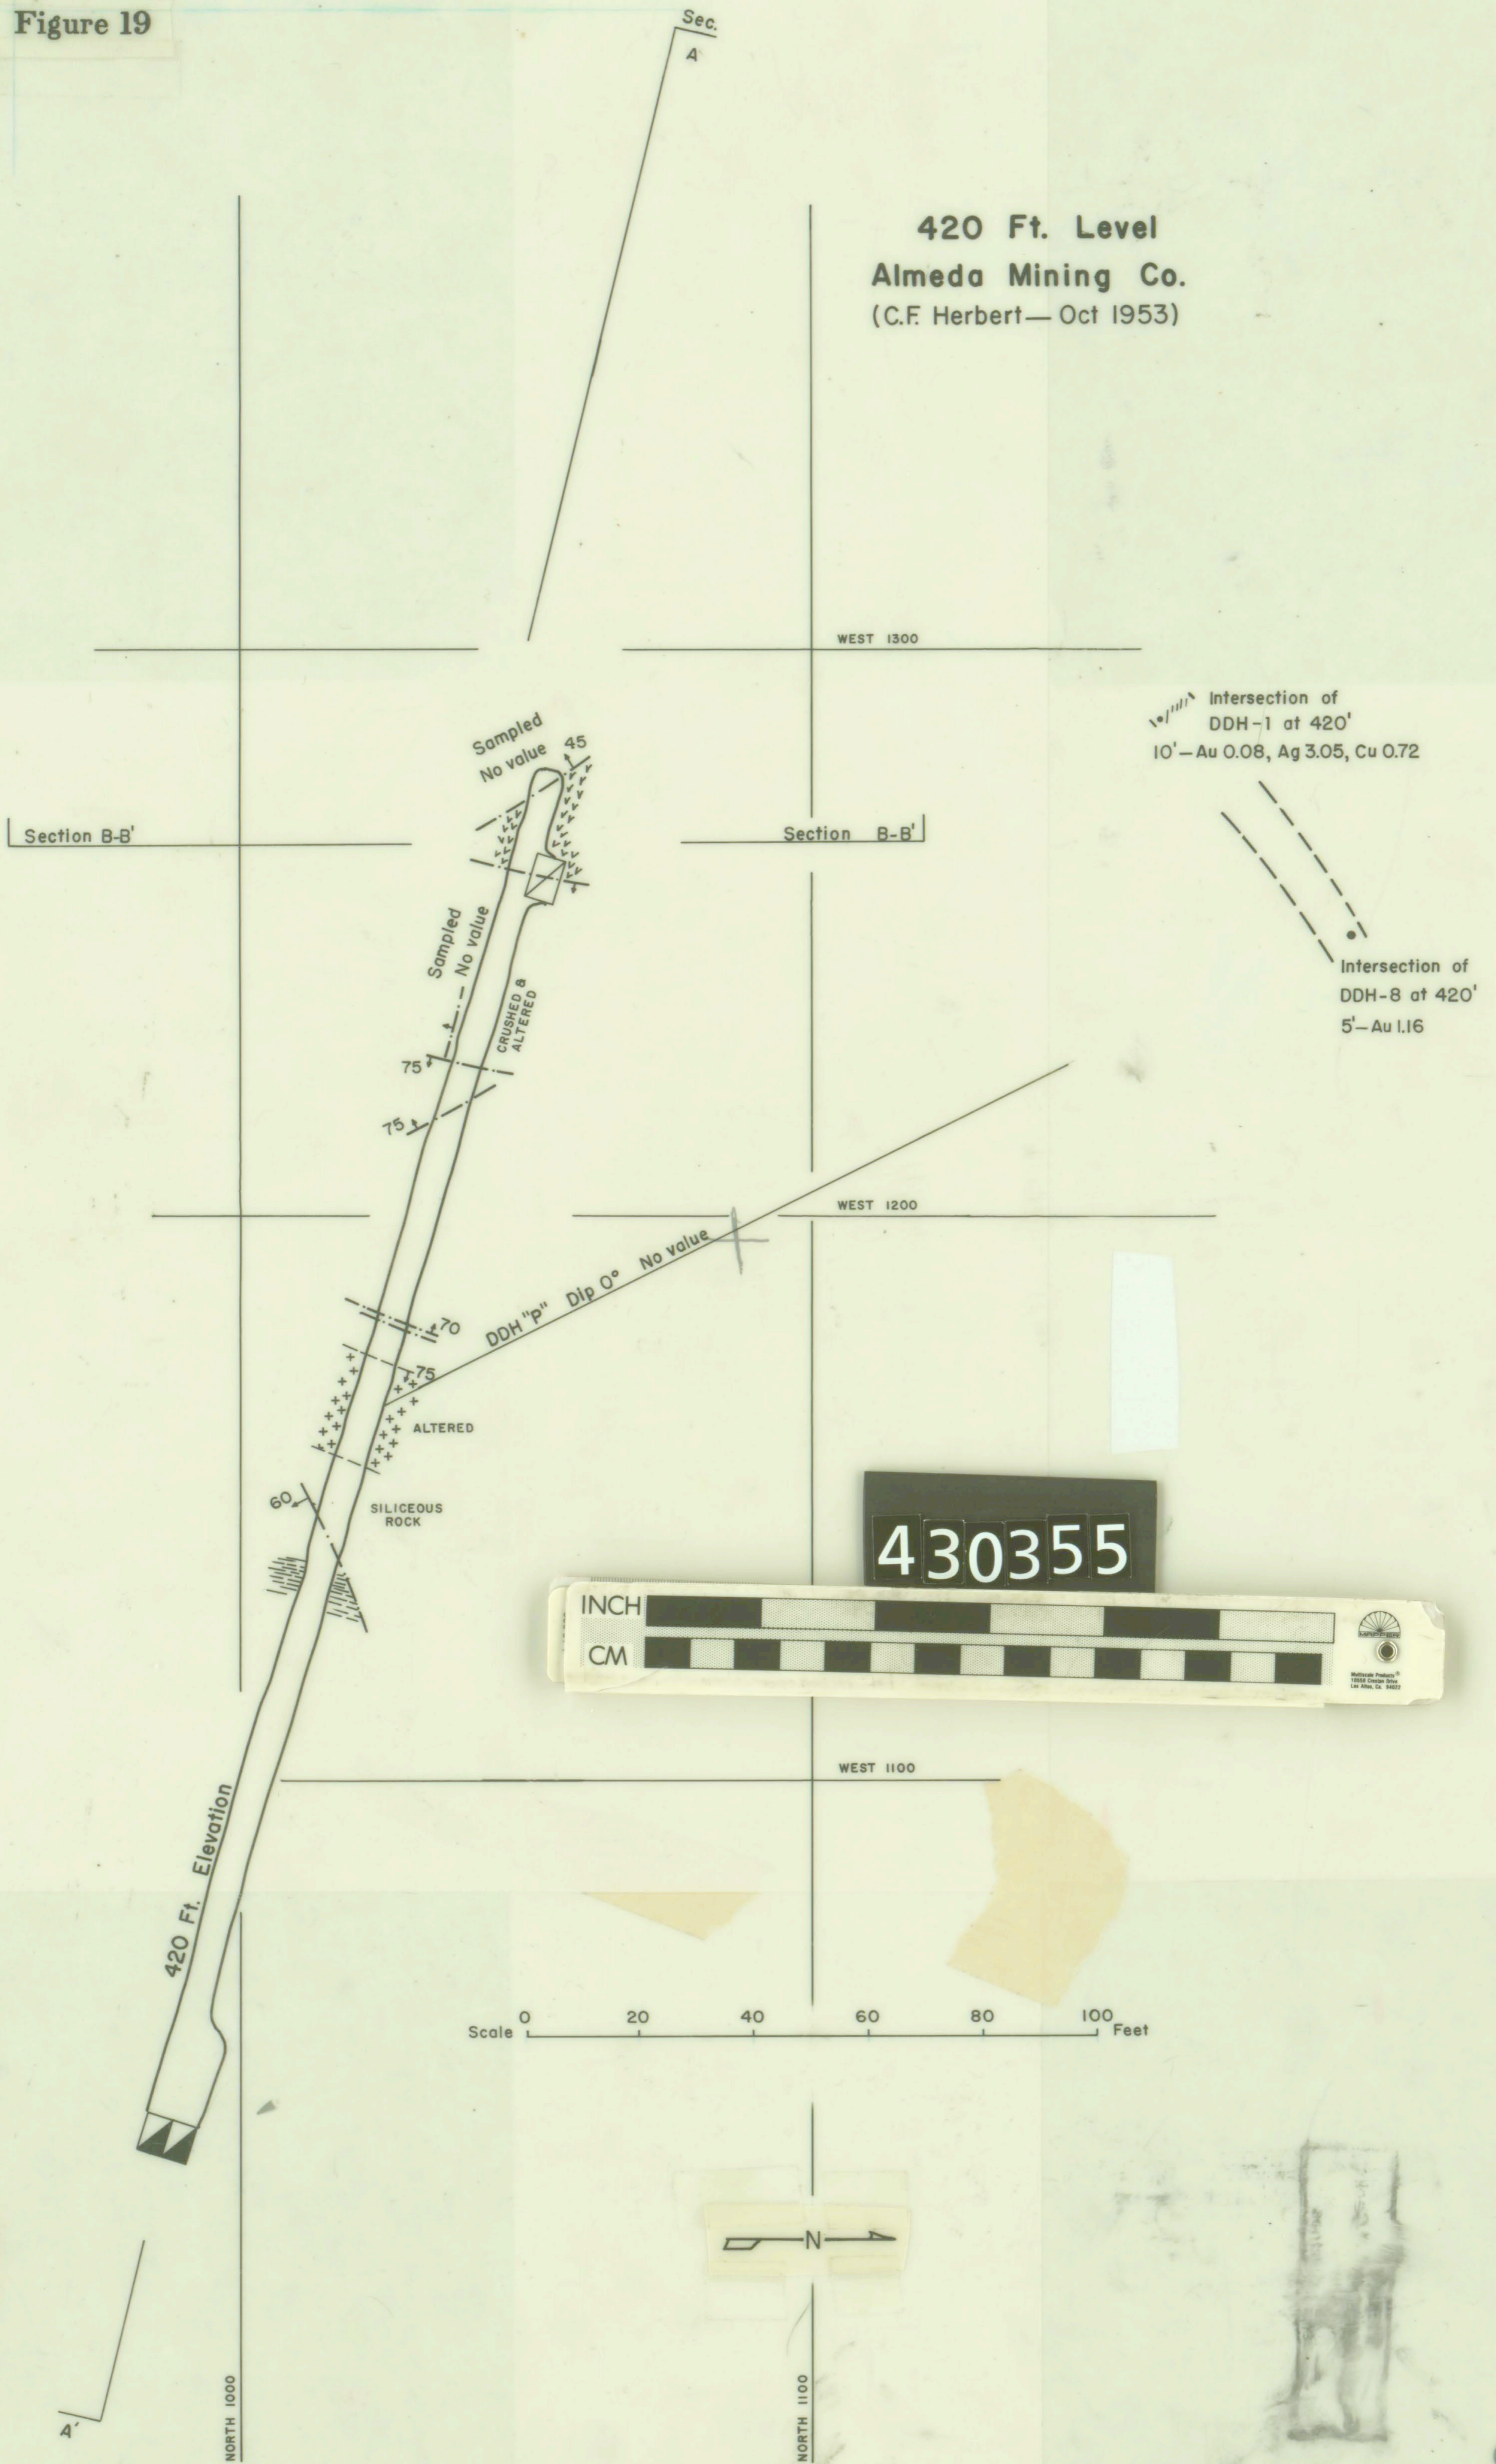

Figure 19

420 Ft. Level  
Alameda Mining Co.  
(C.F. Herbert—Oct 1953)

430355

Scale 0 20 40 60 80 100 Feet

Fig. 19

12 1/2 x 7 3/4 sheet size 14 1/2 x 8 3/4

6090

P-250 Pocket

6-520