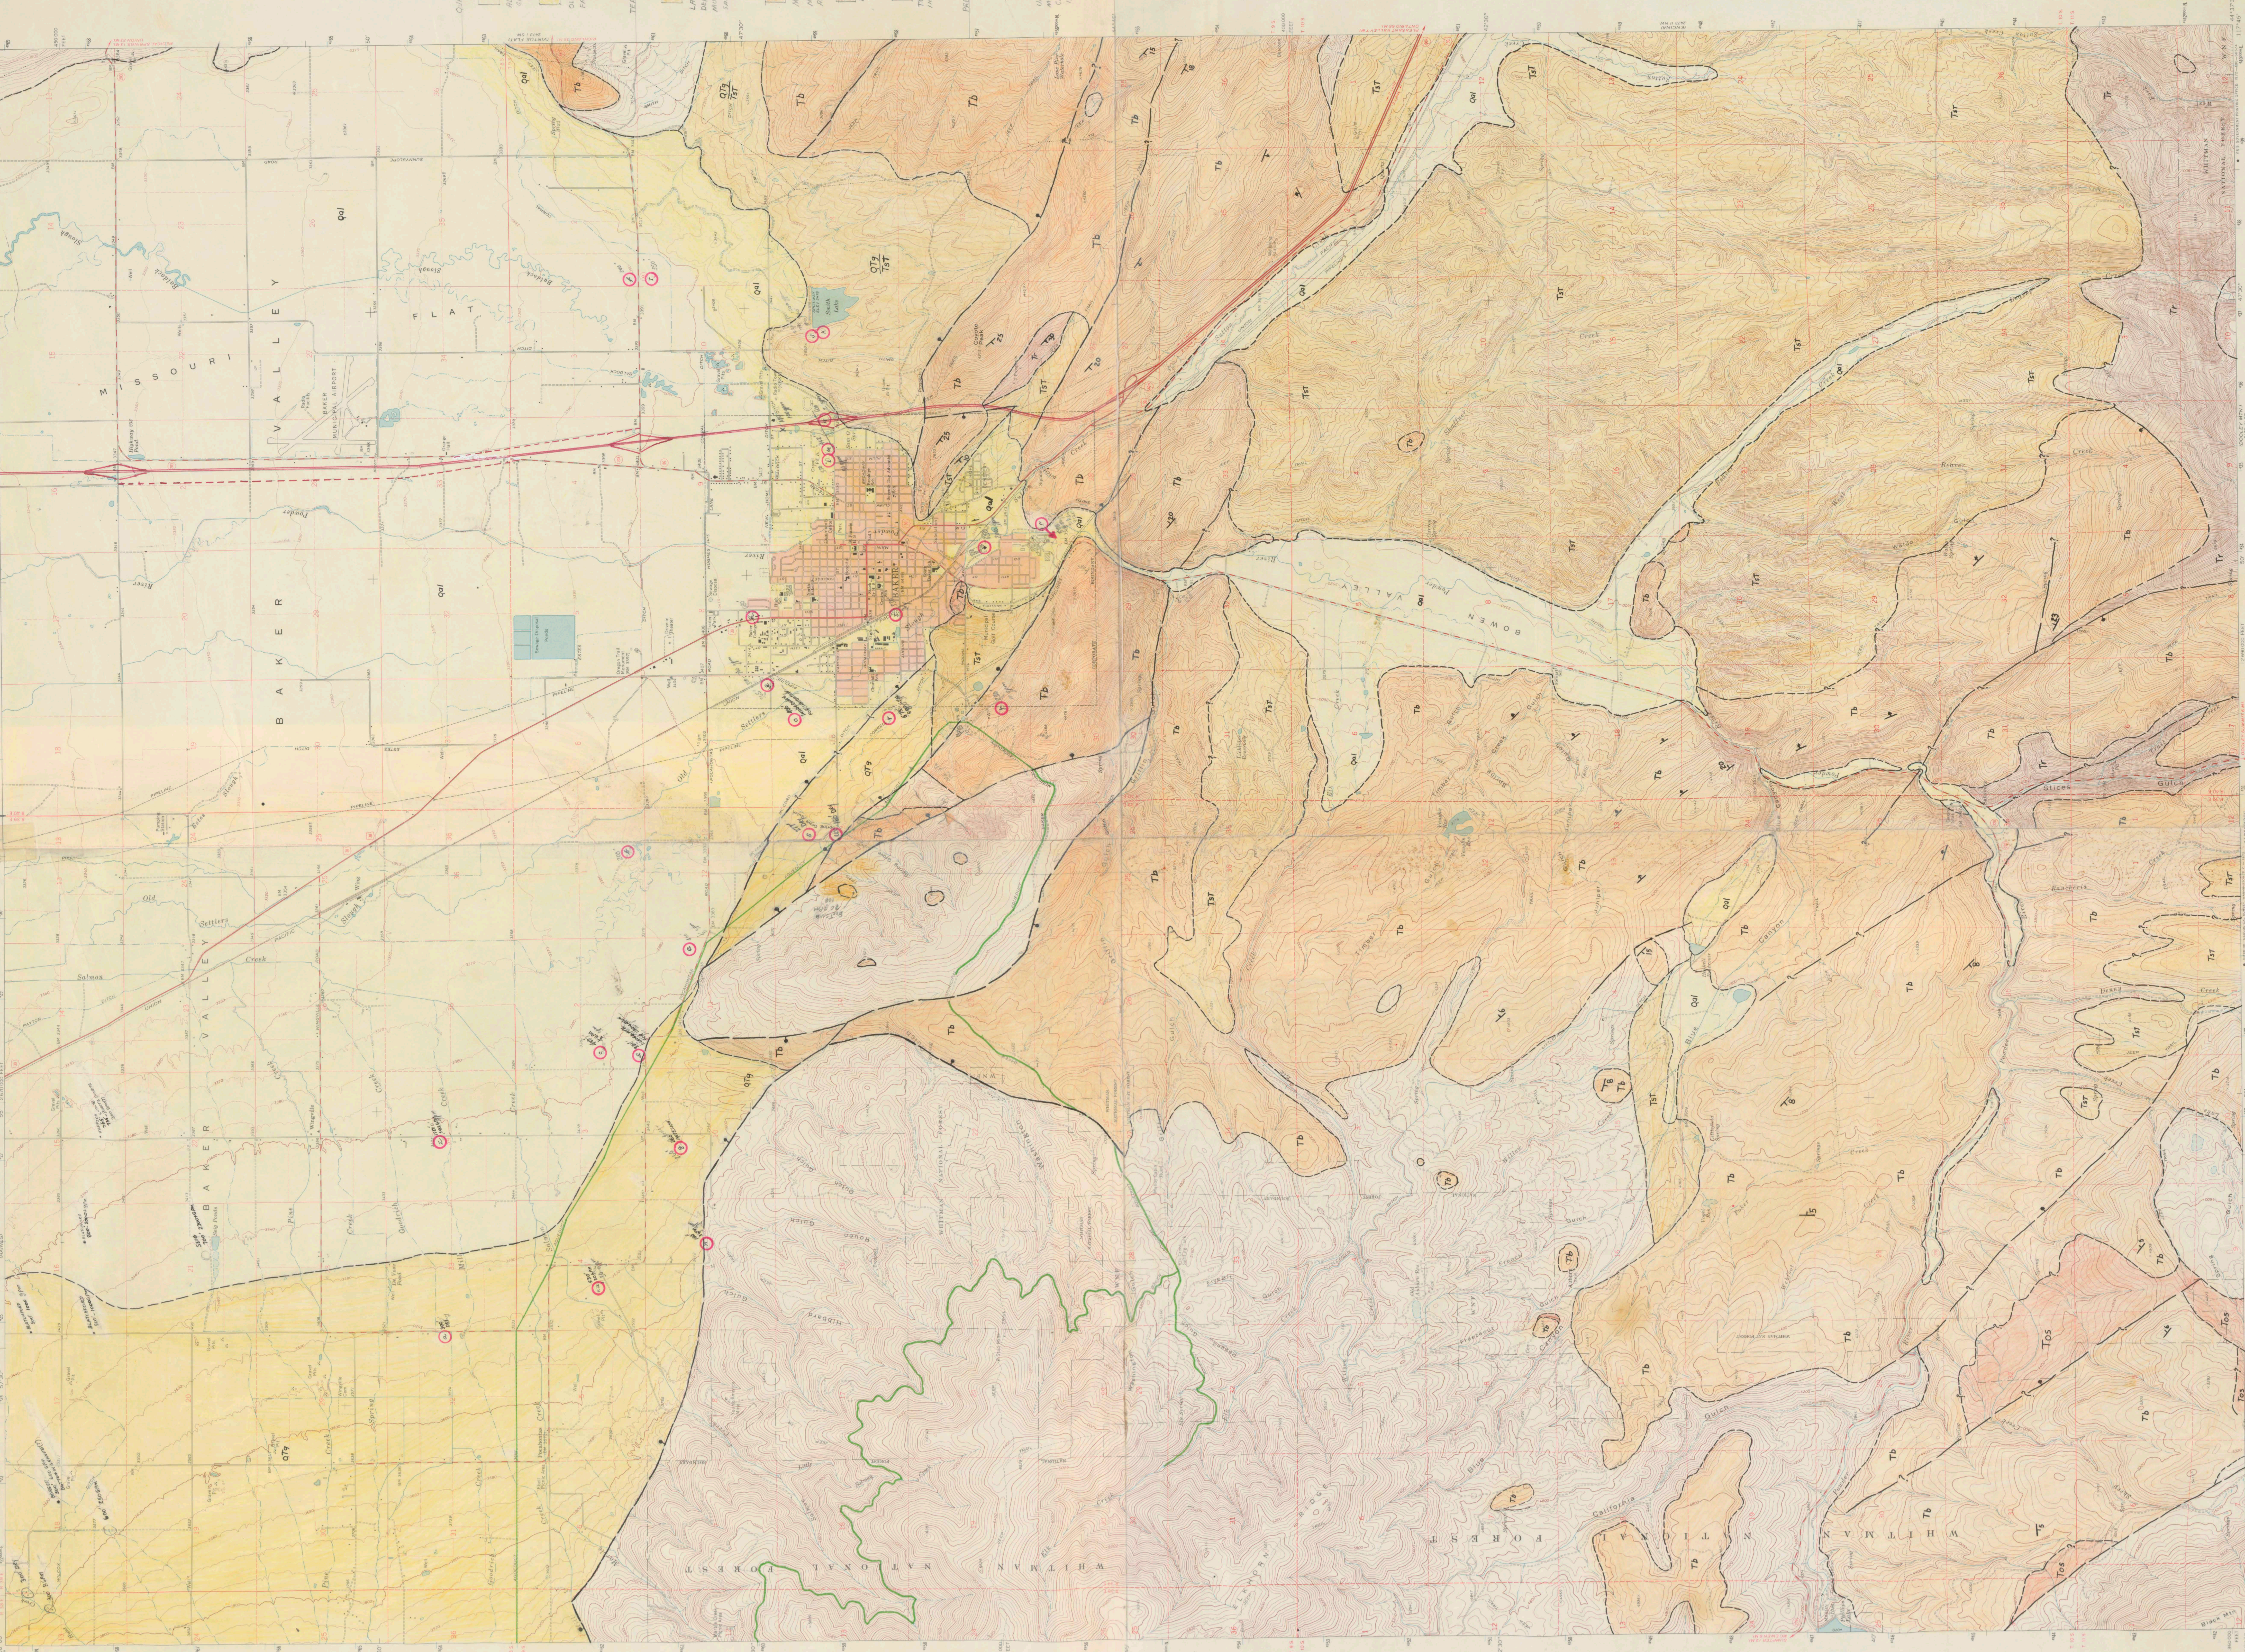

UNITED STATES
DEPARTMENT OF THE INTERIOR
GEOLOGICAL SURVEY

WINOVILO QUADRANGLE
OREGON-BAKER CO.
2.5 MINUTE SERIES (TOPOGRAPHIC)

Scale 1:24,000
Scale 1:48,000
Scale 1:96,000
Scale 1:192,000

Map published and published by the Geological Survey
Copyright 1968 by the Geological Survey
This map is based on the topographic survey
conducted by the Geological Survey
and is published under the authority of the
Secretary of the Interior.

Map published and published by the Geological Survey
Copyright 1968 by the Geological Survey
This map is based on the topographic survey
conducted by the Geological Survey
and is published under the authority of the
Secretary of the Interior.

Map published and published by the Geological Survey
Copyright 1968 by the Geological Survey
This map is based on the topographic survey
conducted by the Geological Survey
and is published under the authority of the
Secretary of the Interior.

Map published and published by the Geological Survey
Copyright 1968 by the Geological Survey
This map is based on the topographic survey
conducted by the Geological Survey
and is published under the authority of the
Secretary of the Interior.