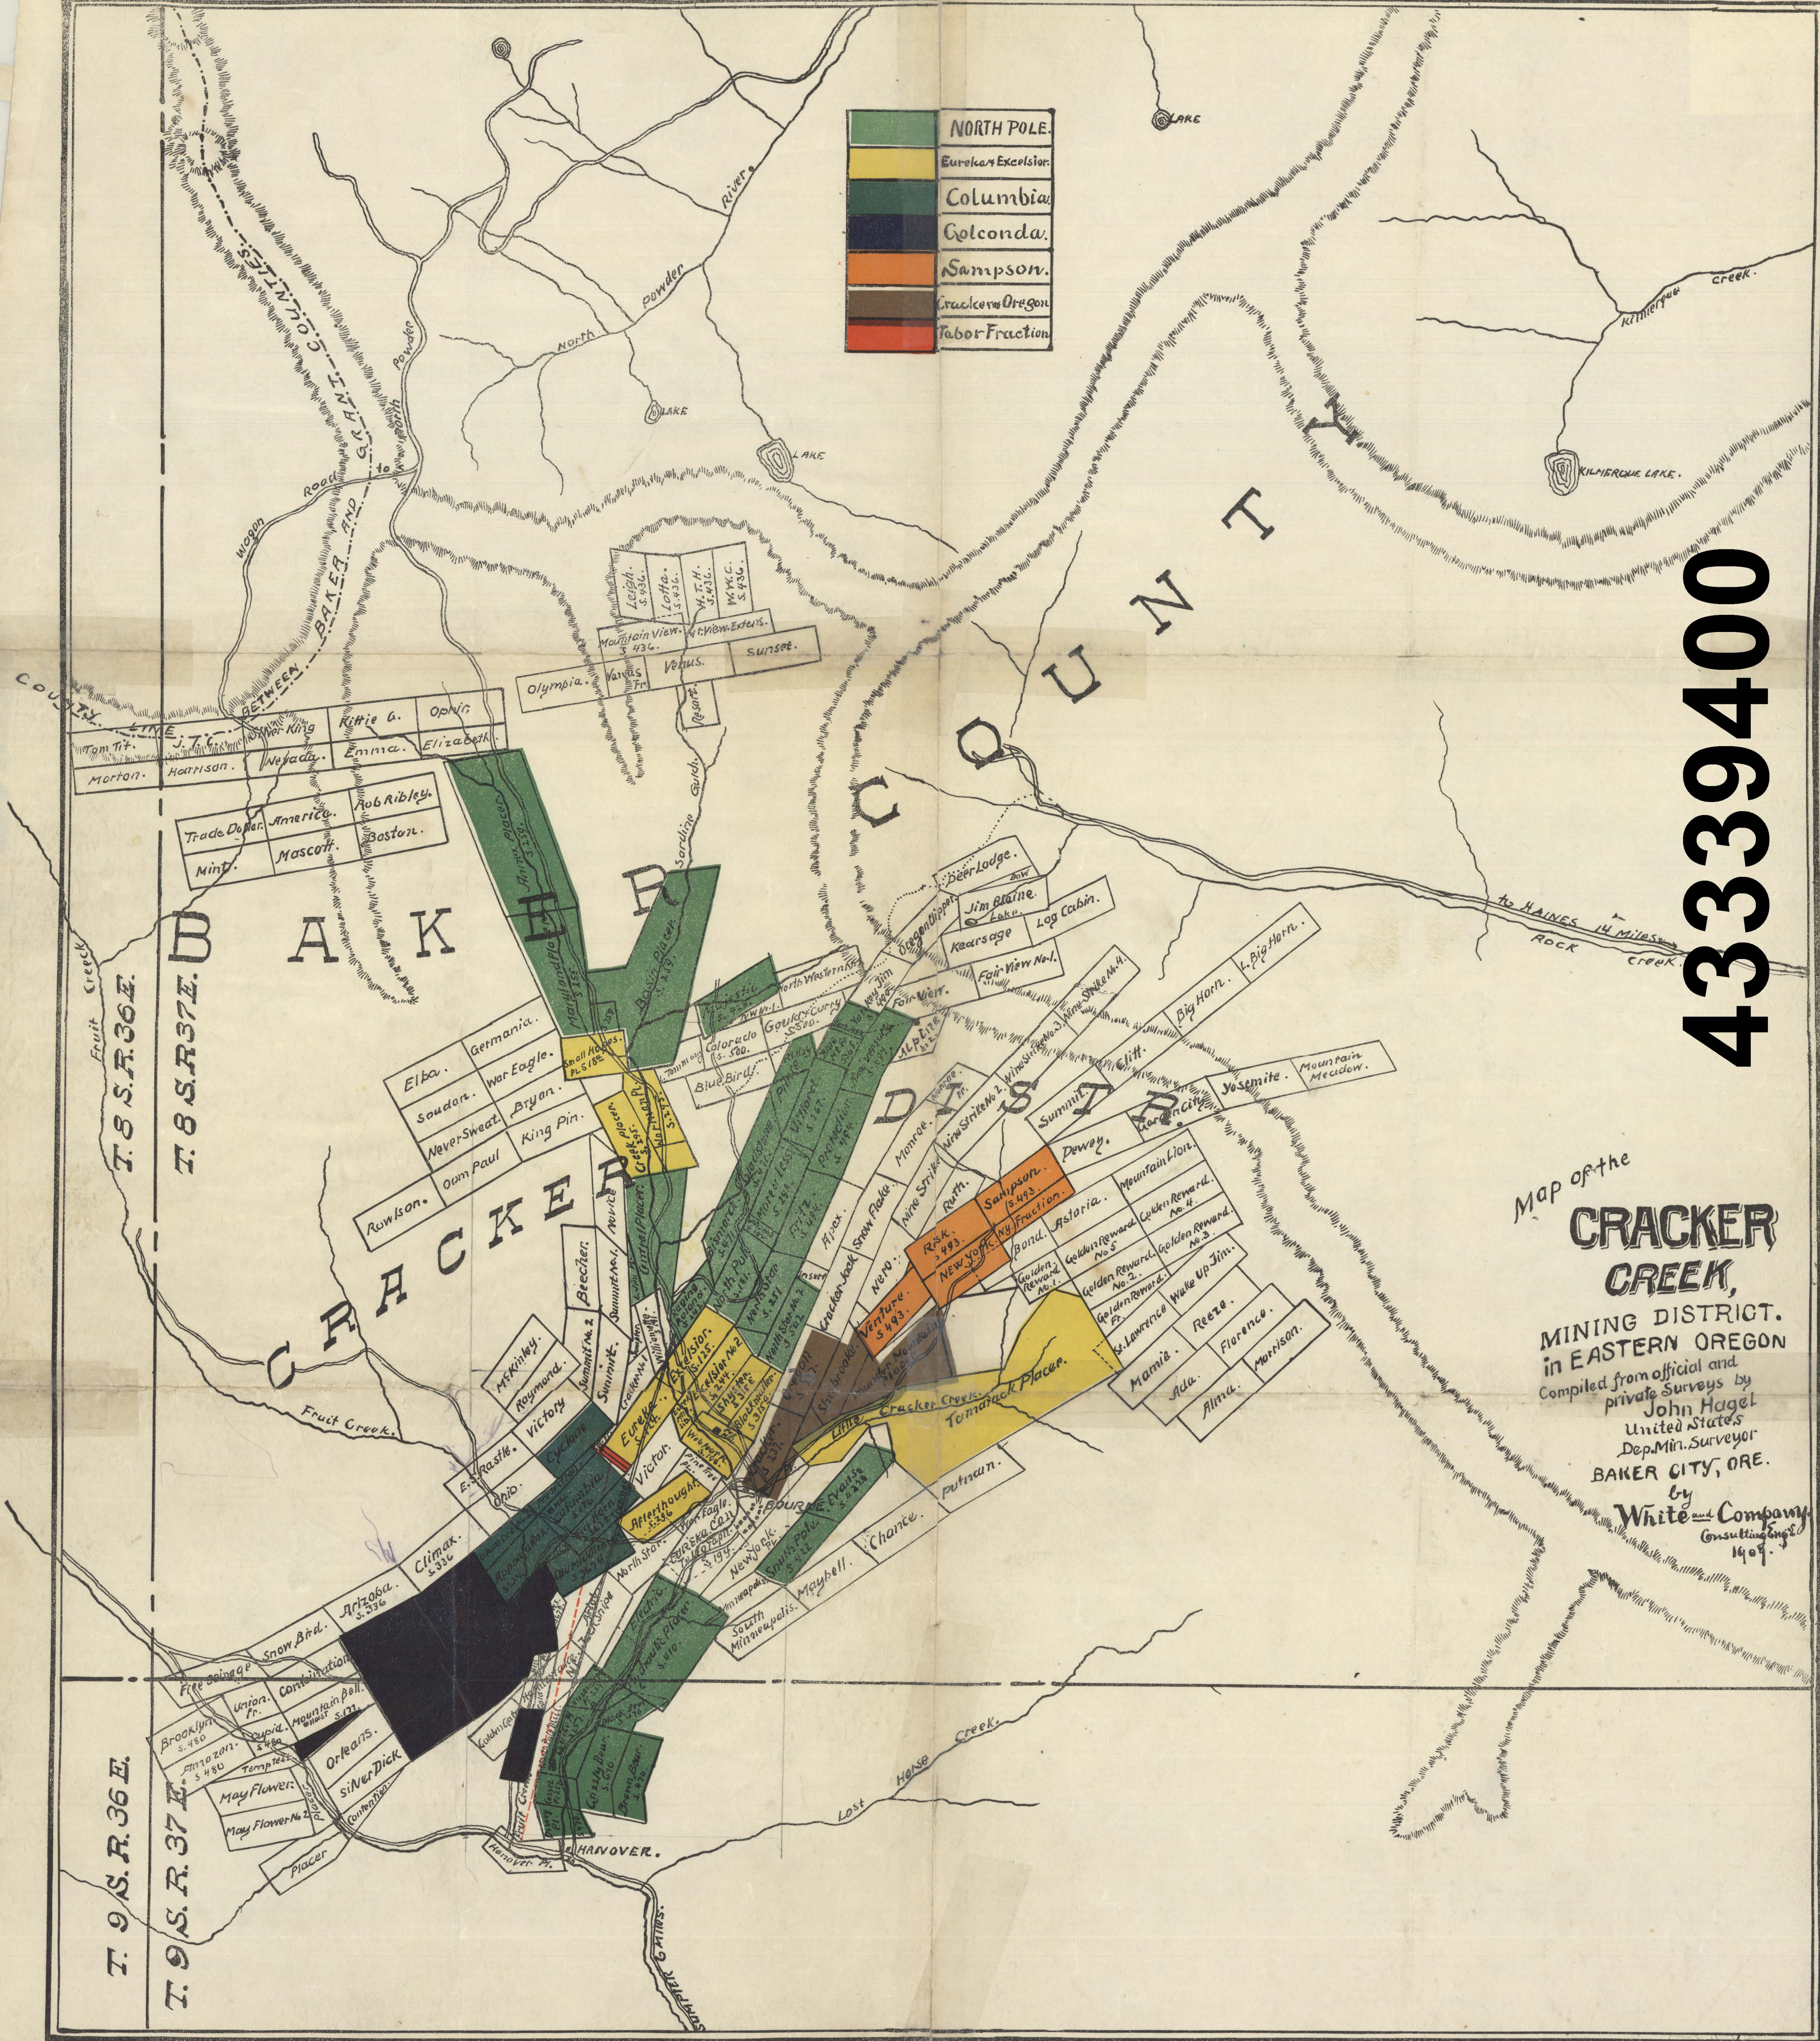

Green	NORTH POLE.
Yellow	Eureka's Excelsior.
Dark Green	Columbia.
Dark Blue	Colconda.
Orange	Sampson.
Brown	Cracker Oregon.
Red	Tabor Fraction.

43339400

Map of the
CRACKER CREEK,
 MINING DISTRICT.
 in EASTERN OREGON
 Compiled from official and
 private surveys by
 John Hagel
 United States
 Dep. Min. Surveyor
 BAKER CITY, ORE.
 by
 White and Company
 Consulting Engineers
 1907.