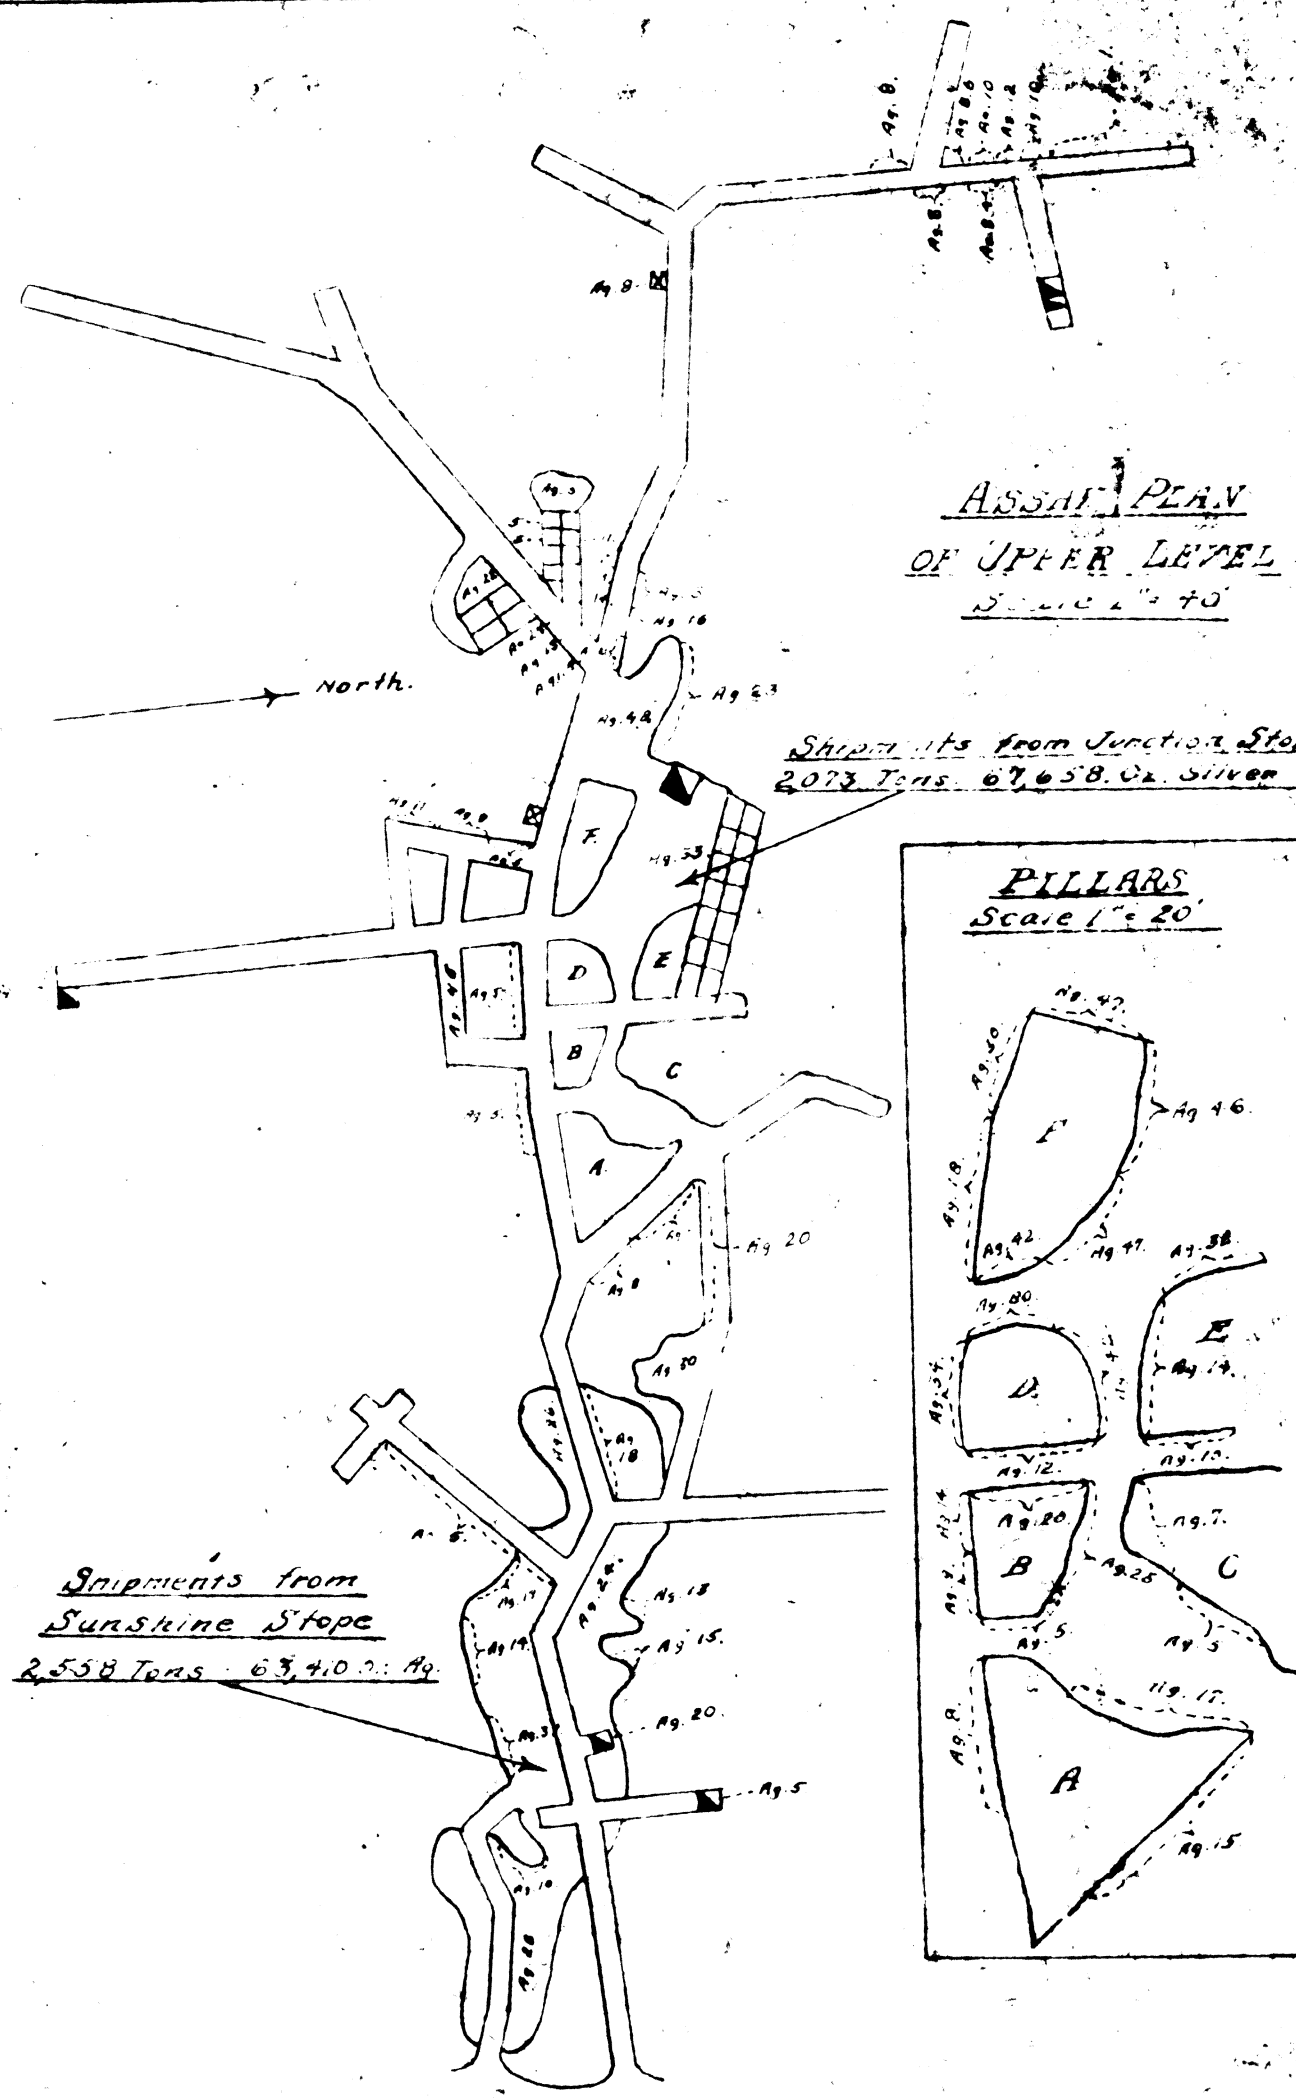

101
102
103

101
102
103

ASSAY PLAN
OF UPPER LEVEL
Scale 1" = 40'

Shipments from Junction Stope
2073 Tons 67,658 Oz. Silver

Shipments from
Sunshine Stope
2,558 Tons 63,710 Oz. Ag.

PILLARS
Scale 1" = 20'