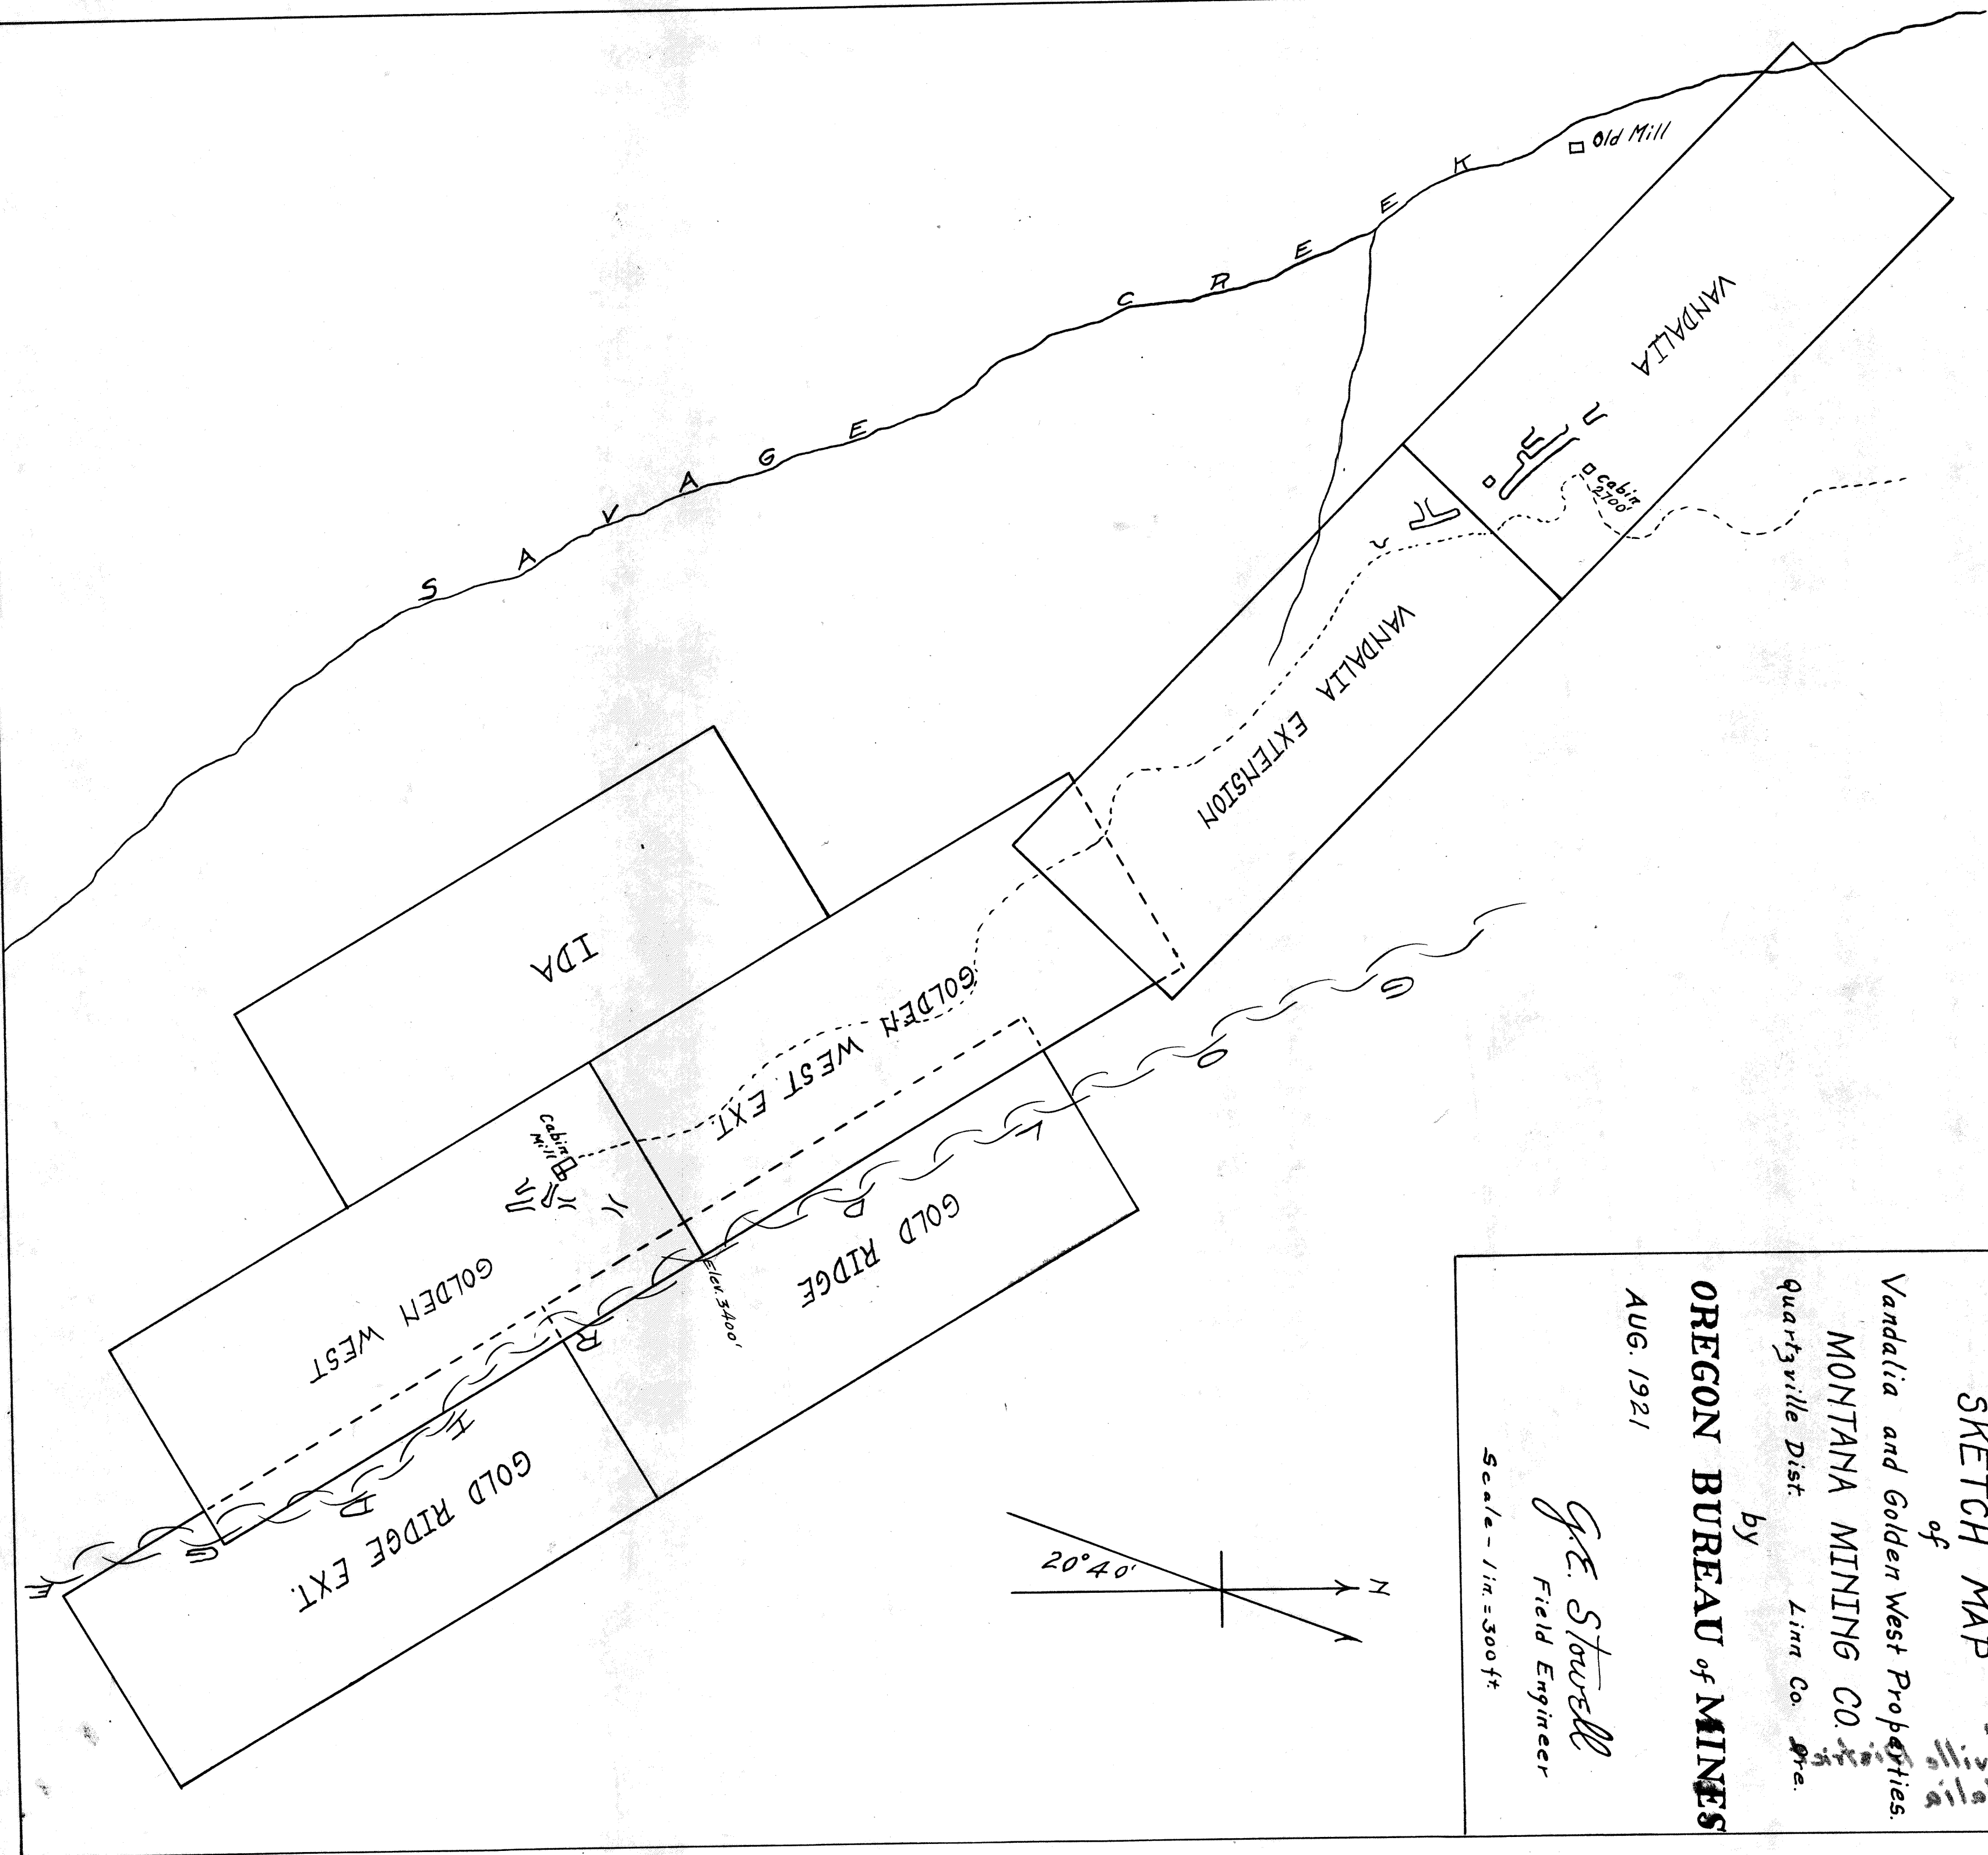

Vandalia + Golden West Properties

SKETCH MAP
 of
 Vandalia and Golden West Properties.
 MONTANA MINING CO.
 Quartzville Dist. Linn Co. Ore.
 by
OREGON BUREAU of MINES
 AUG. 1921
G. E. Stowell
 Field Engineer
 Scale - 1 in. = 300 ft.

41-43-26
 Linn Co. Ore.
 Vandalia
 Quartzville Dist.