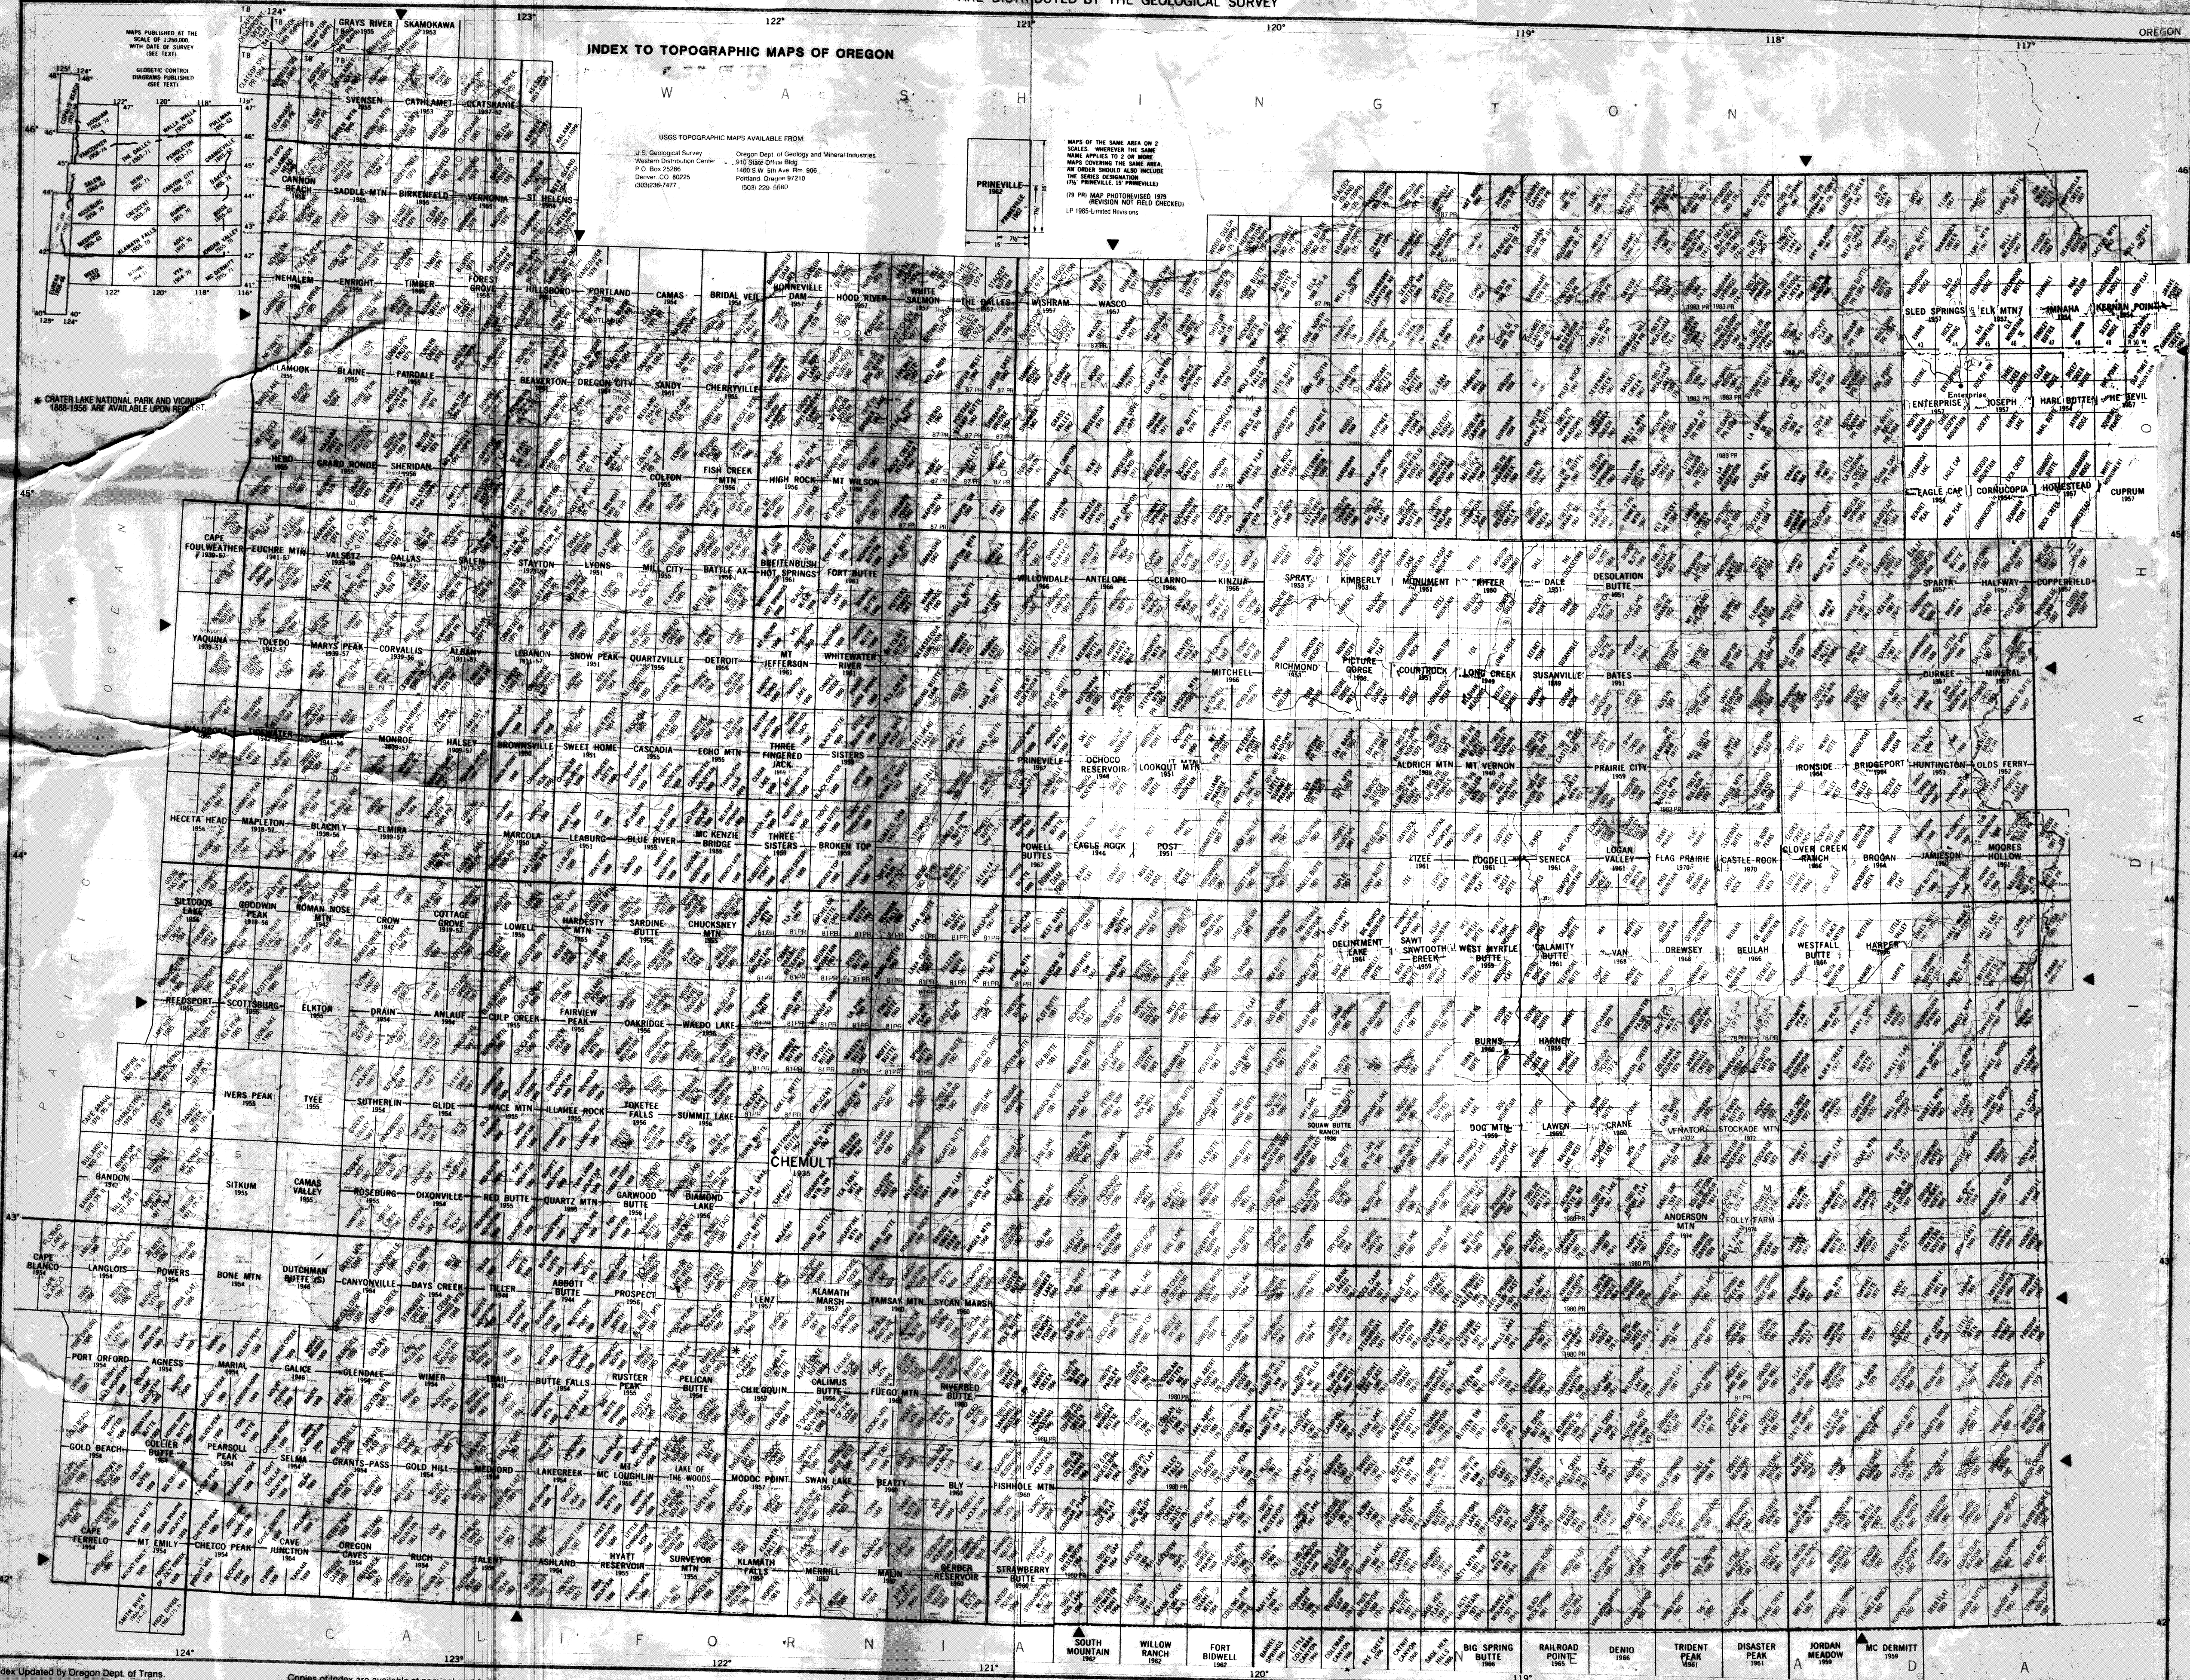

INDEX TO TOPOGRAPHIC MAPS OF OREGON

Index Updated by Oregon Dept. of Trans.
MARCH 1980

Copies of Index are available at nominal cost from
Oregon Dept. of Transportation, Salem, Oregon 97310.