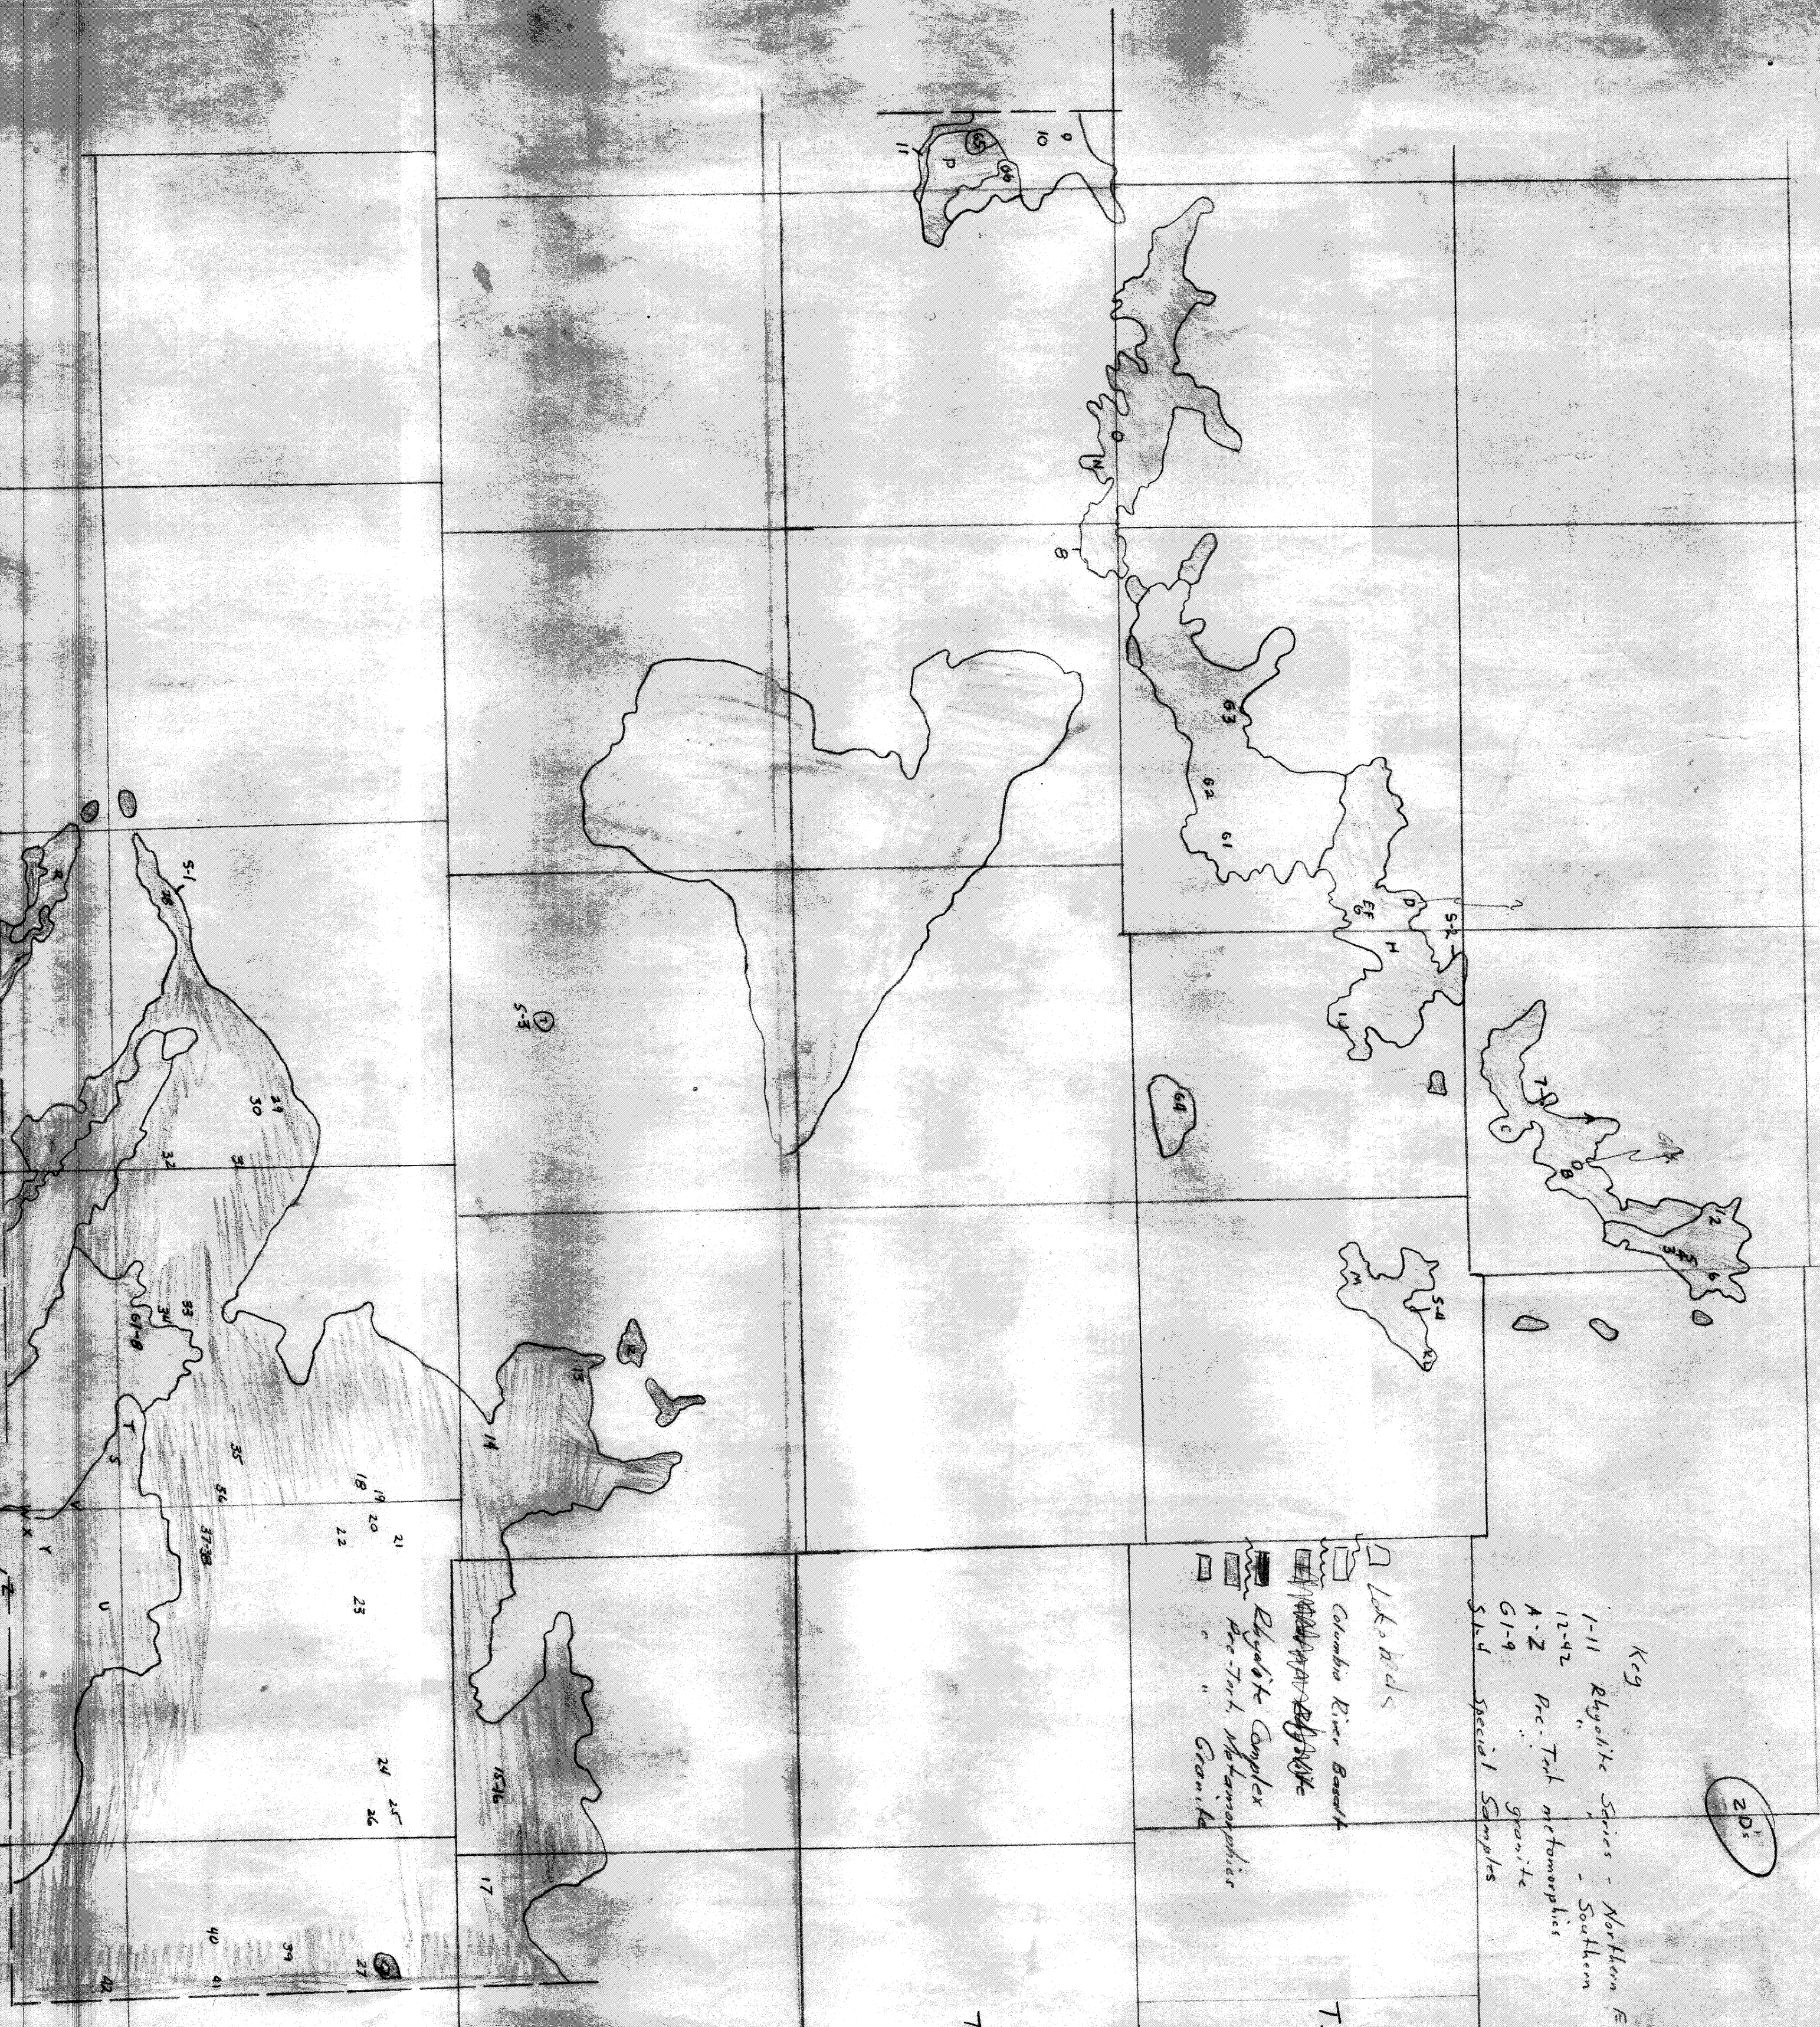

Handwritten notes in the top right corner: "Heli 5", "containing", "samples", "of", "granite", "and", "metamorphic", "rocks".

Grid labels: R30, R31, R32, R33, R34, R35

Key
 1-11 Rhyolite Series - Northern Exposure
 12-42 " " Southern
 A-Z Prec. Tekt. metamorphic
 G1-9 granite
 S1-4 special samples

Lake beds
 Columbia River Basalt
 Rhyolite
 Rhyolite Complex
 Prec. Tekt. Metamorphics
 " " Granite

205

T25

T35

T45

T55

T65