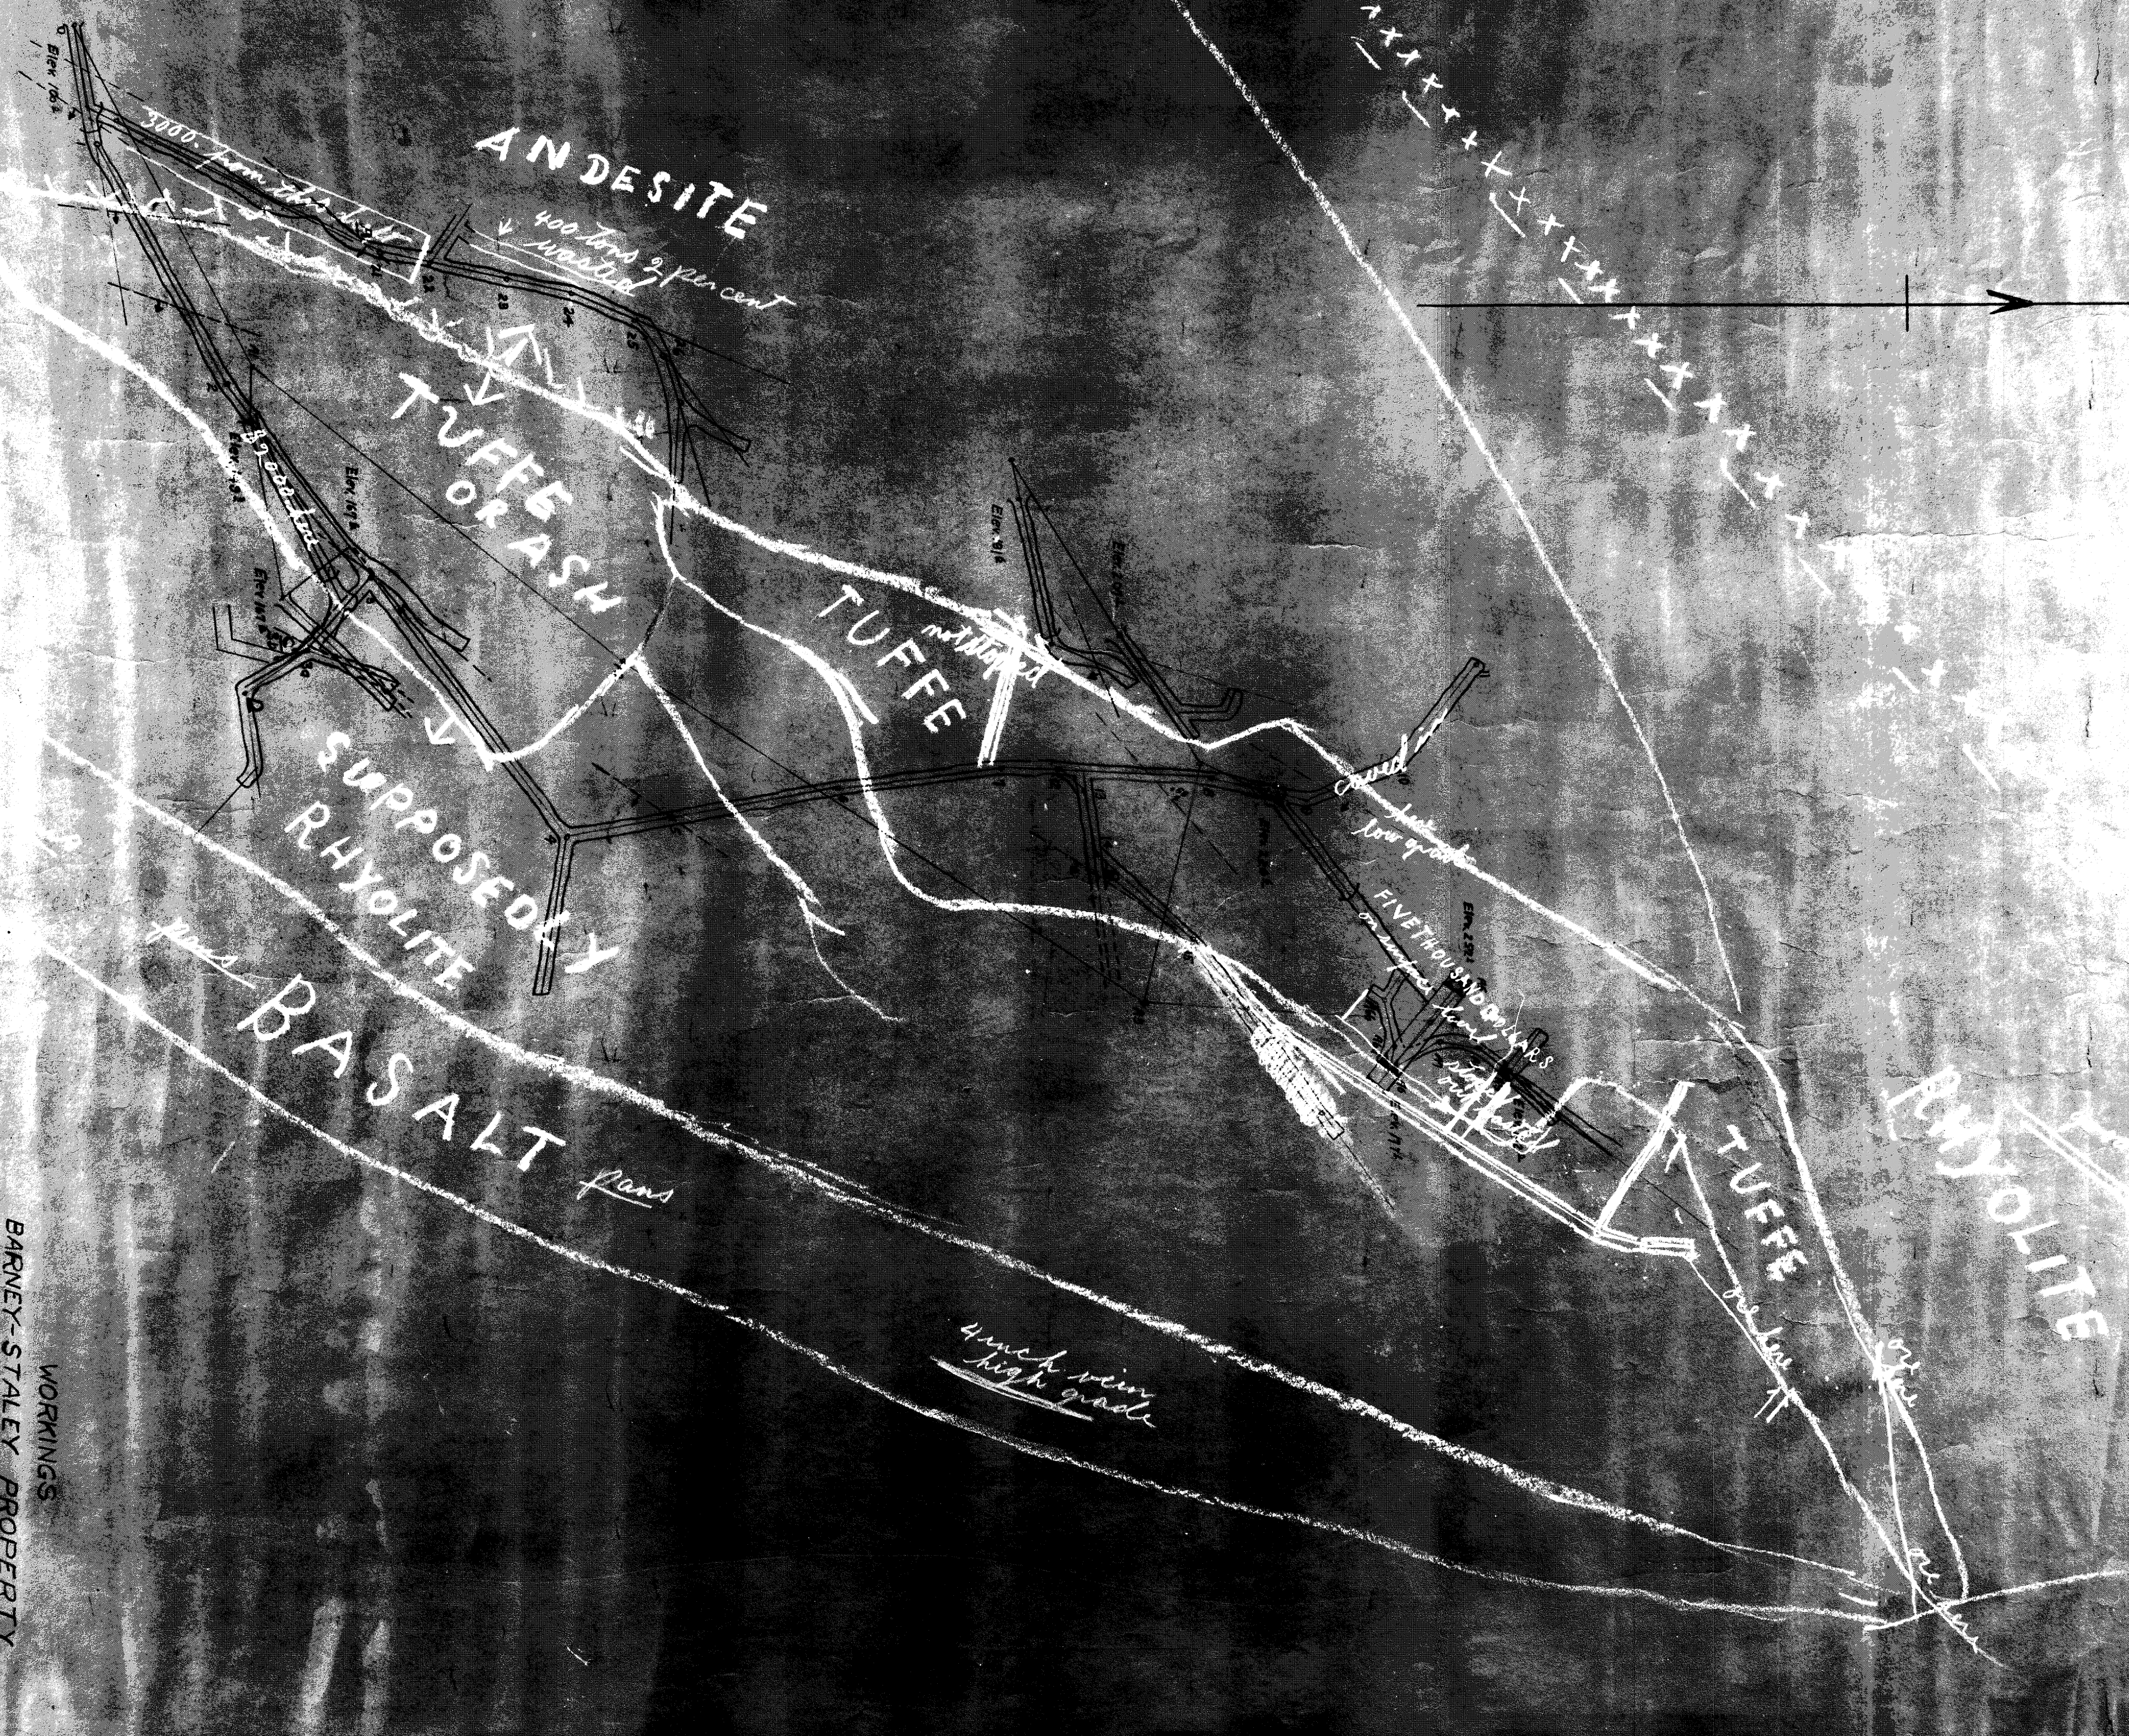

Barney - Staley

WORKINGS  
 BARNEY-STALEY PROPERTY  
 CROOK COUNTY, OREGON  
 SCALE 1/4" = 30 FT.