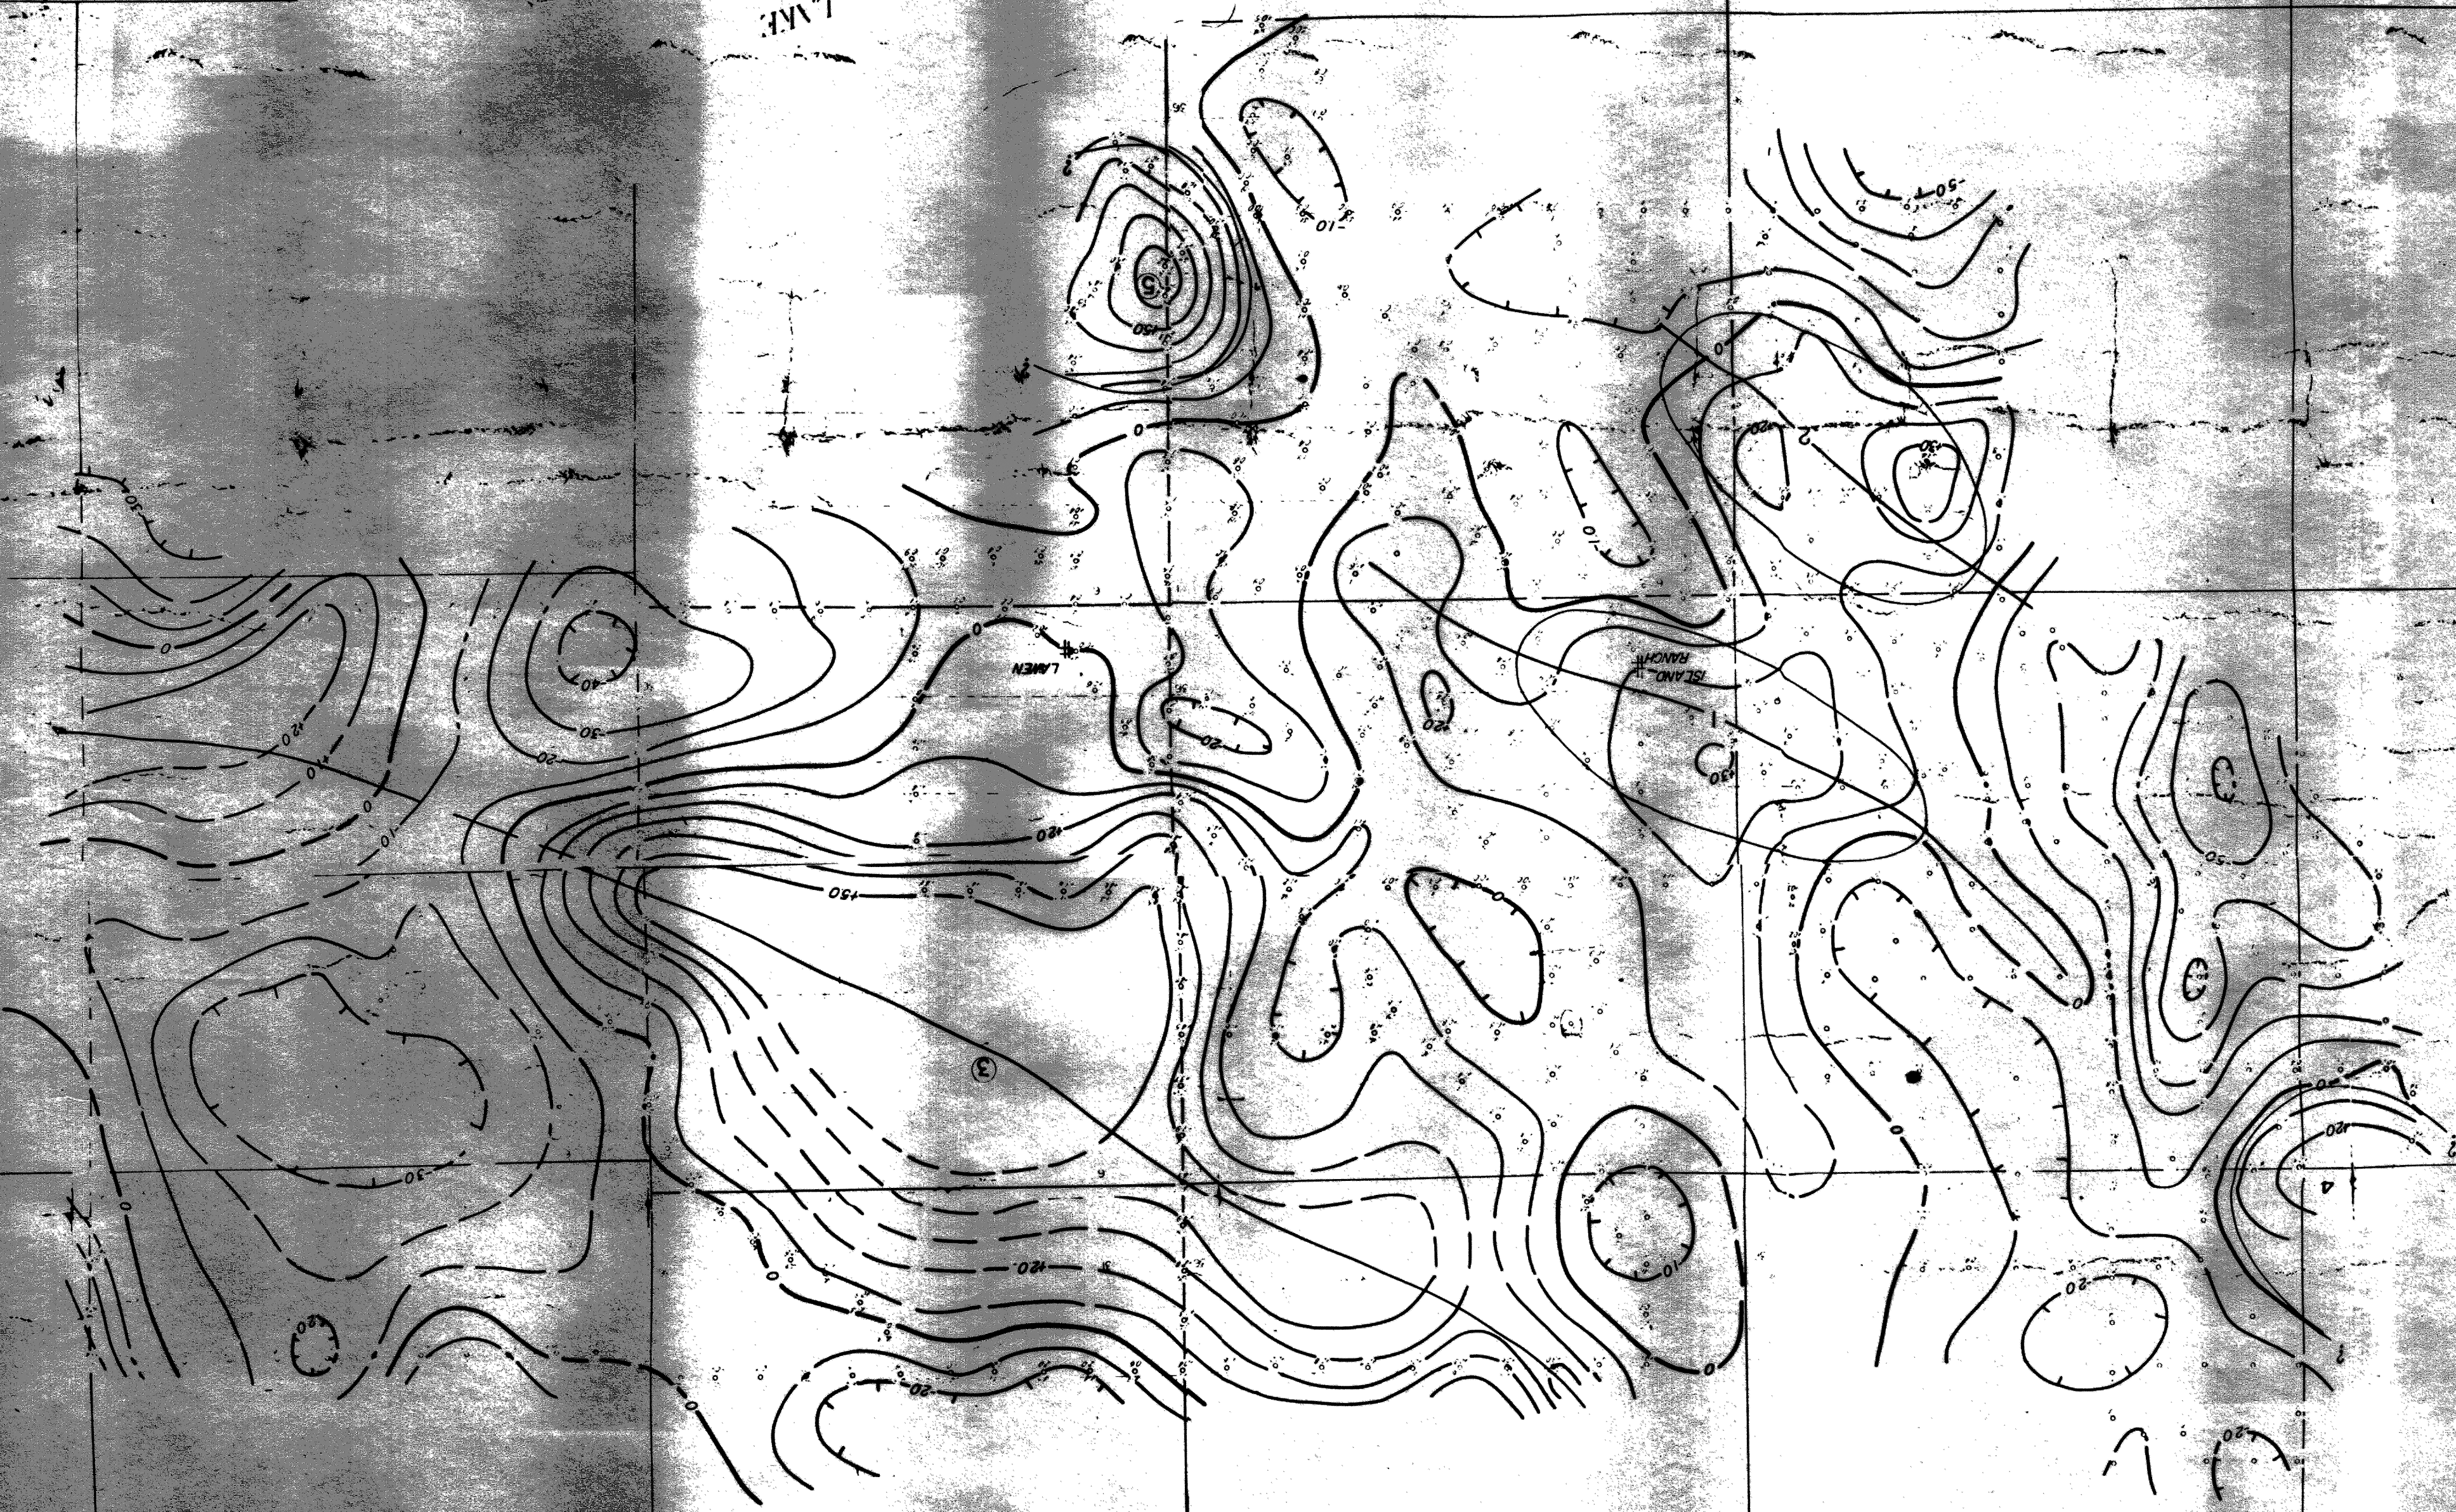

GRAVITY
RESIDUAL
SCALE
METERS
BURNS
LAWRENCE
BIG BASIN

R 33 E

R 32 1/2 E

R 32 E

R 31 E

R 30 E

VALLEY
LAKE

LAMEN

ISLAND
RANCH

T 23 S

T 24 S

T 23 S

BURNS