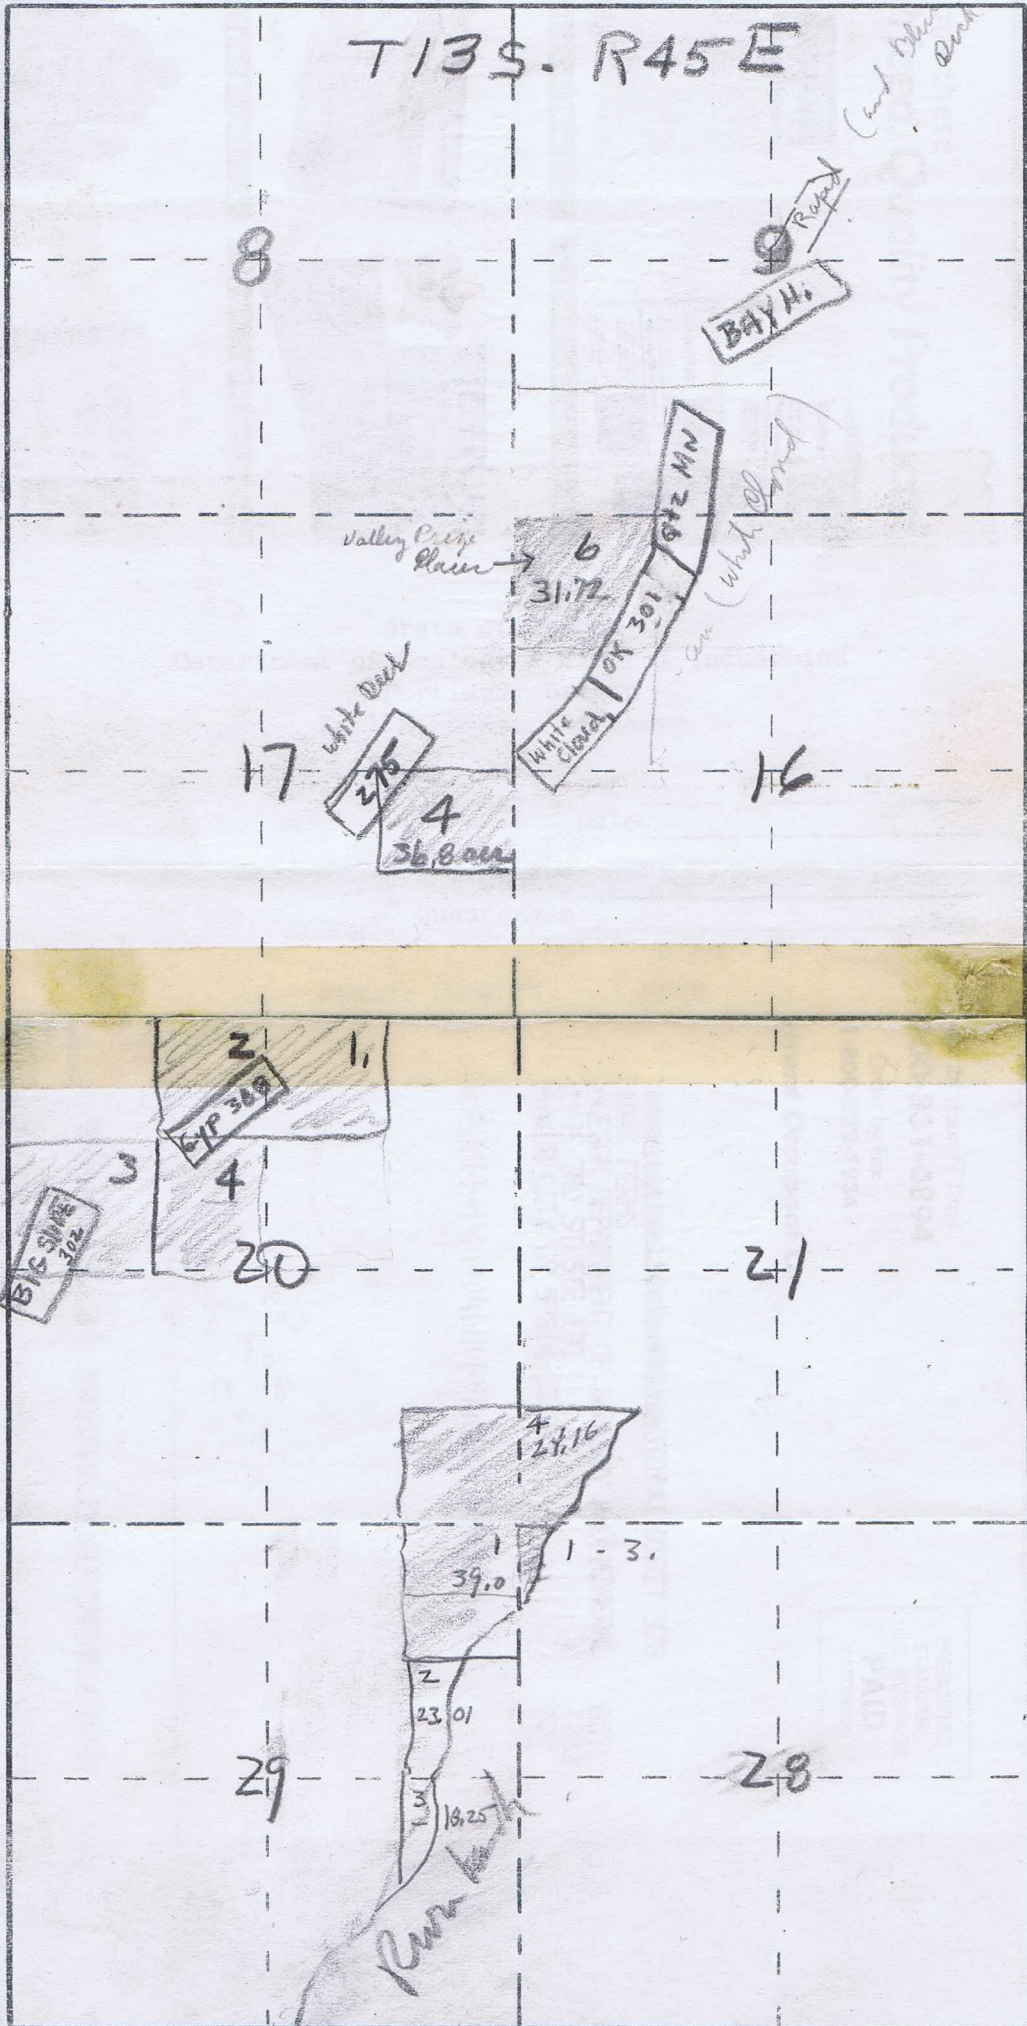

Sec. \_\_\_\_\_ T. \_\_\_\_\_ R. \_\_\_\_\_  
 Date \_\_\_\_\_

Name of Survey \_\_\_\_\_  
 County \_\_\_\_\_  
 Quadrangle \_\_\_\_\_  
 Notebook Page No. \_\_\_\_\_

Scale: 1000 ft. 1 inch

T13S. R45E

Valley Forge Placer - Lts 16 31.72 acres  
 E+E - Lot 4, S17 36.82 acres  
 1-2-3-4 - Linn  
 - Climax  
 - Kinky Set  
 - Richard Vale } Placer  
 163.54  
 2012

Rim Bank Placer 148.12 acres

39  
 23  
 18  
 80

OK-301 - Buell Mc Keever  
 OK + (White Cloud)  
 Rapid - (Blue Duck) | 336 Beech  
 No nearby White Duck | 21 St St.  
 White Cloud | Fair Rockaway  
 N.Y.