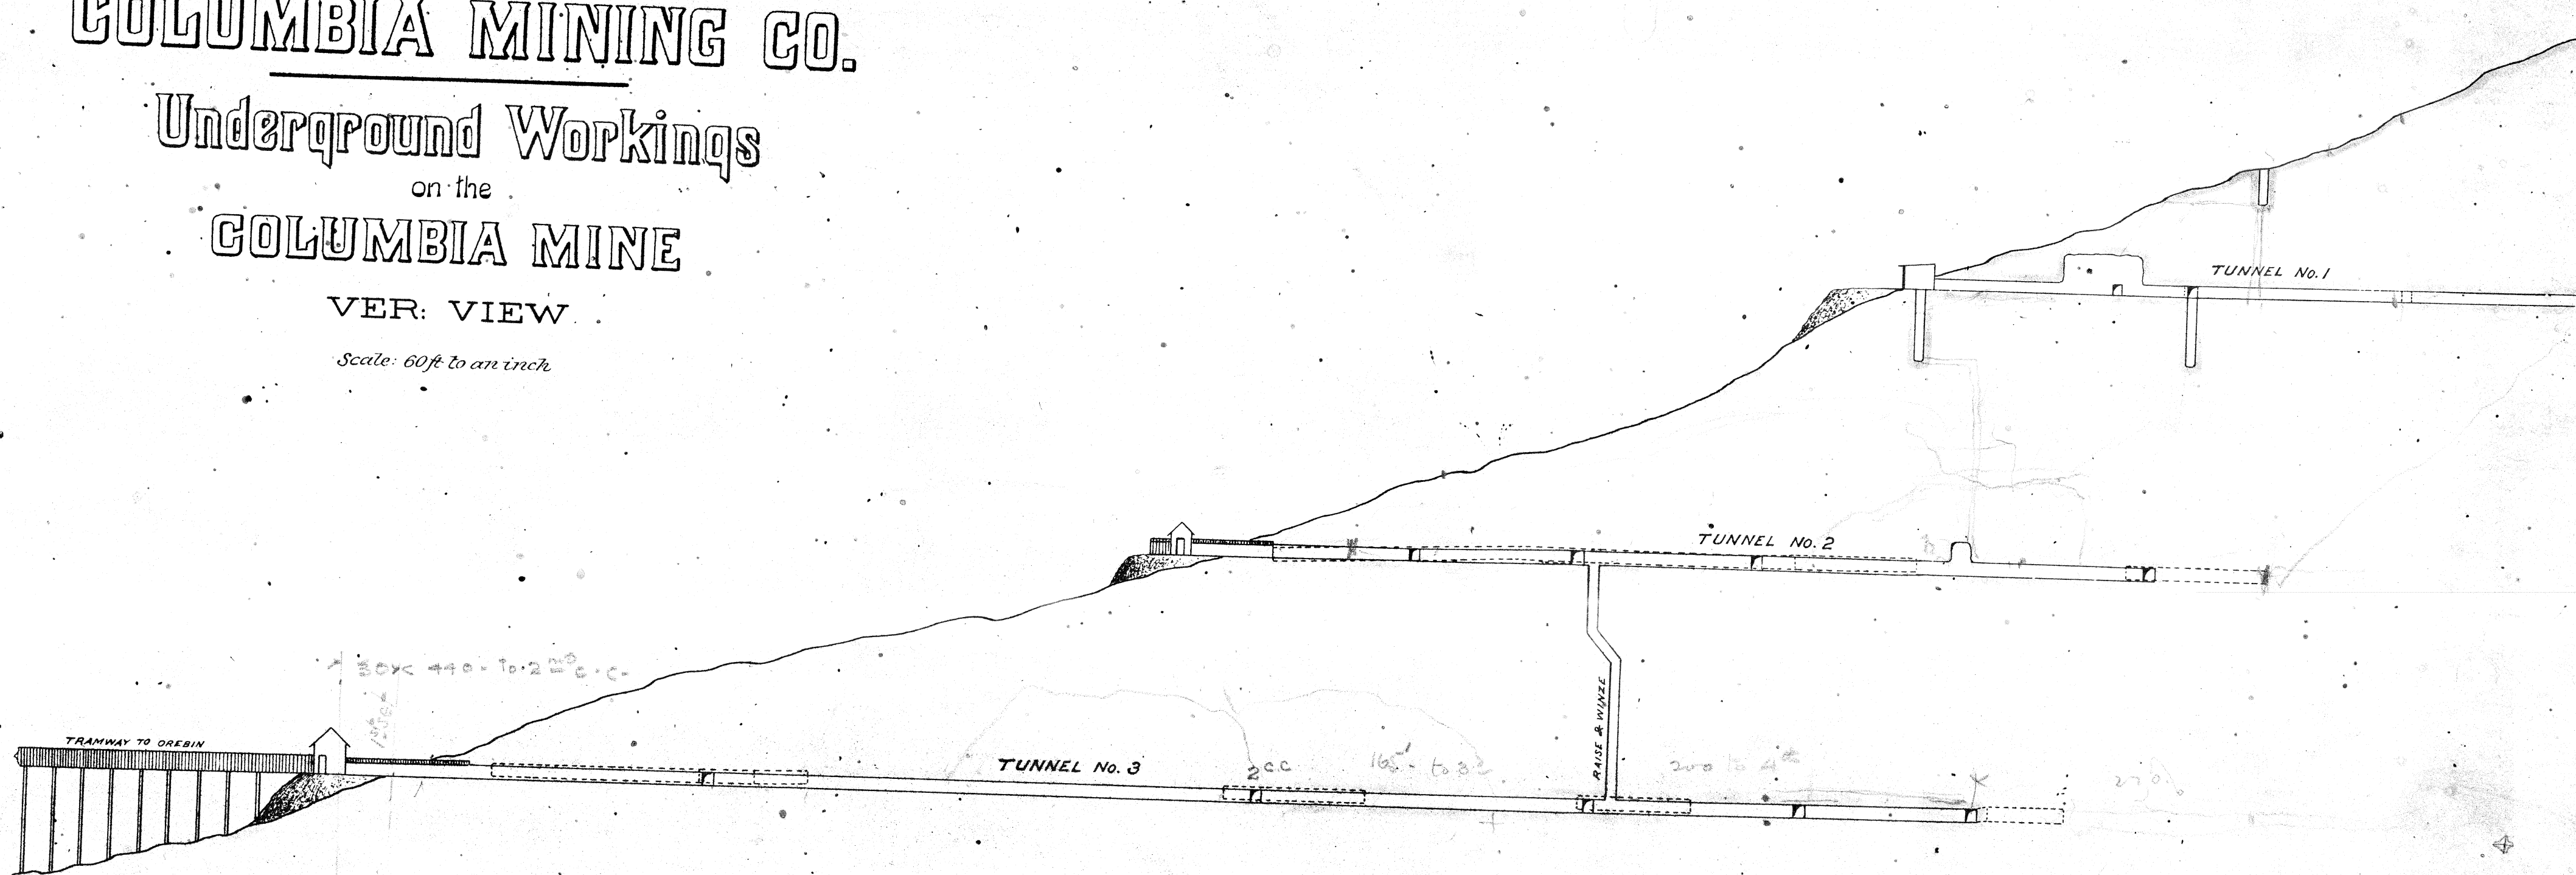

# COLUMBIA MINING CO.

## Underground Workings

on the

## COLUMBIA MINE

VER: VIEW

Scale: 60ft to an inch

OFFICE OF  
C. M. FOSTER  
U. S. Dep. Min. Surv.  
BAKER CITY OR.