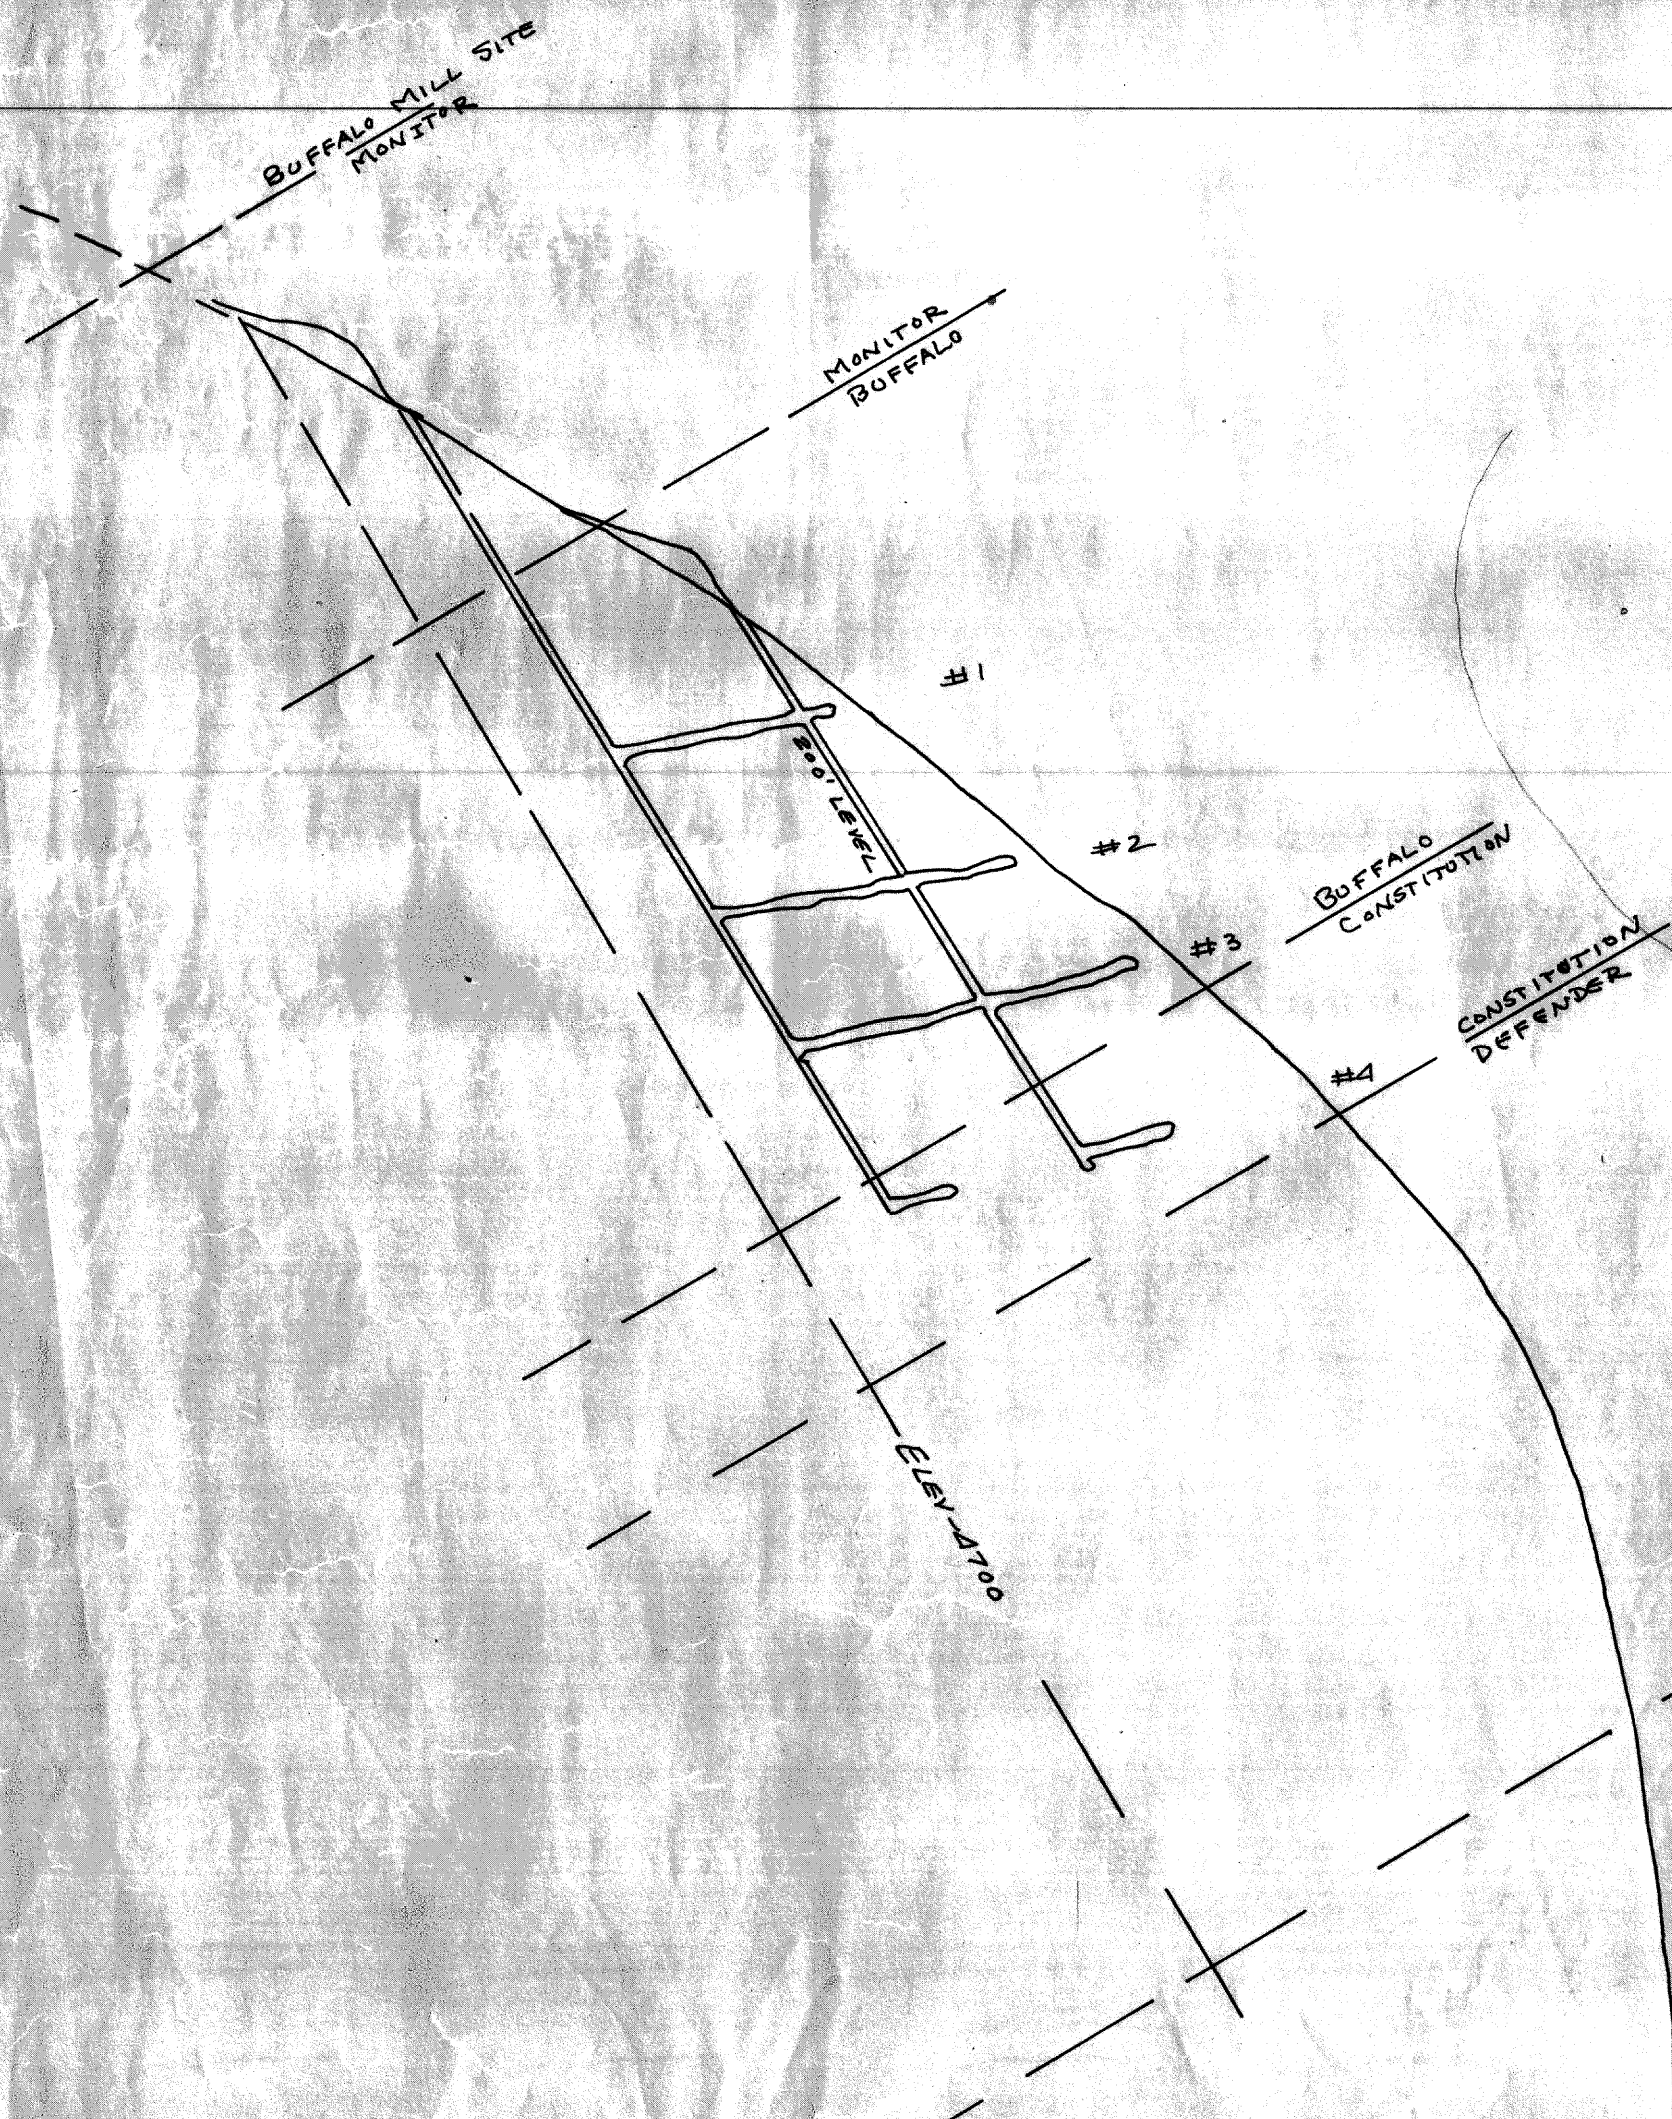

MAGNOLIA TUNNEL
ELEVATION - 4232 FT.

CAVE
HERE
SHOULD BE
SHAFT - 10 DEEP

TRUE NORTH
DECLINATION - 20° E.

Woodrow Wilson

American

Mazare

Blue Ribbon

41-023-00074
300
01000