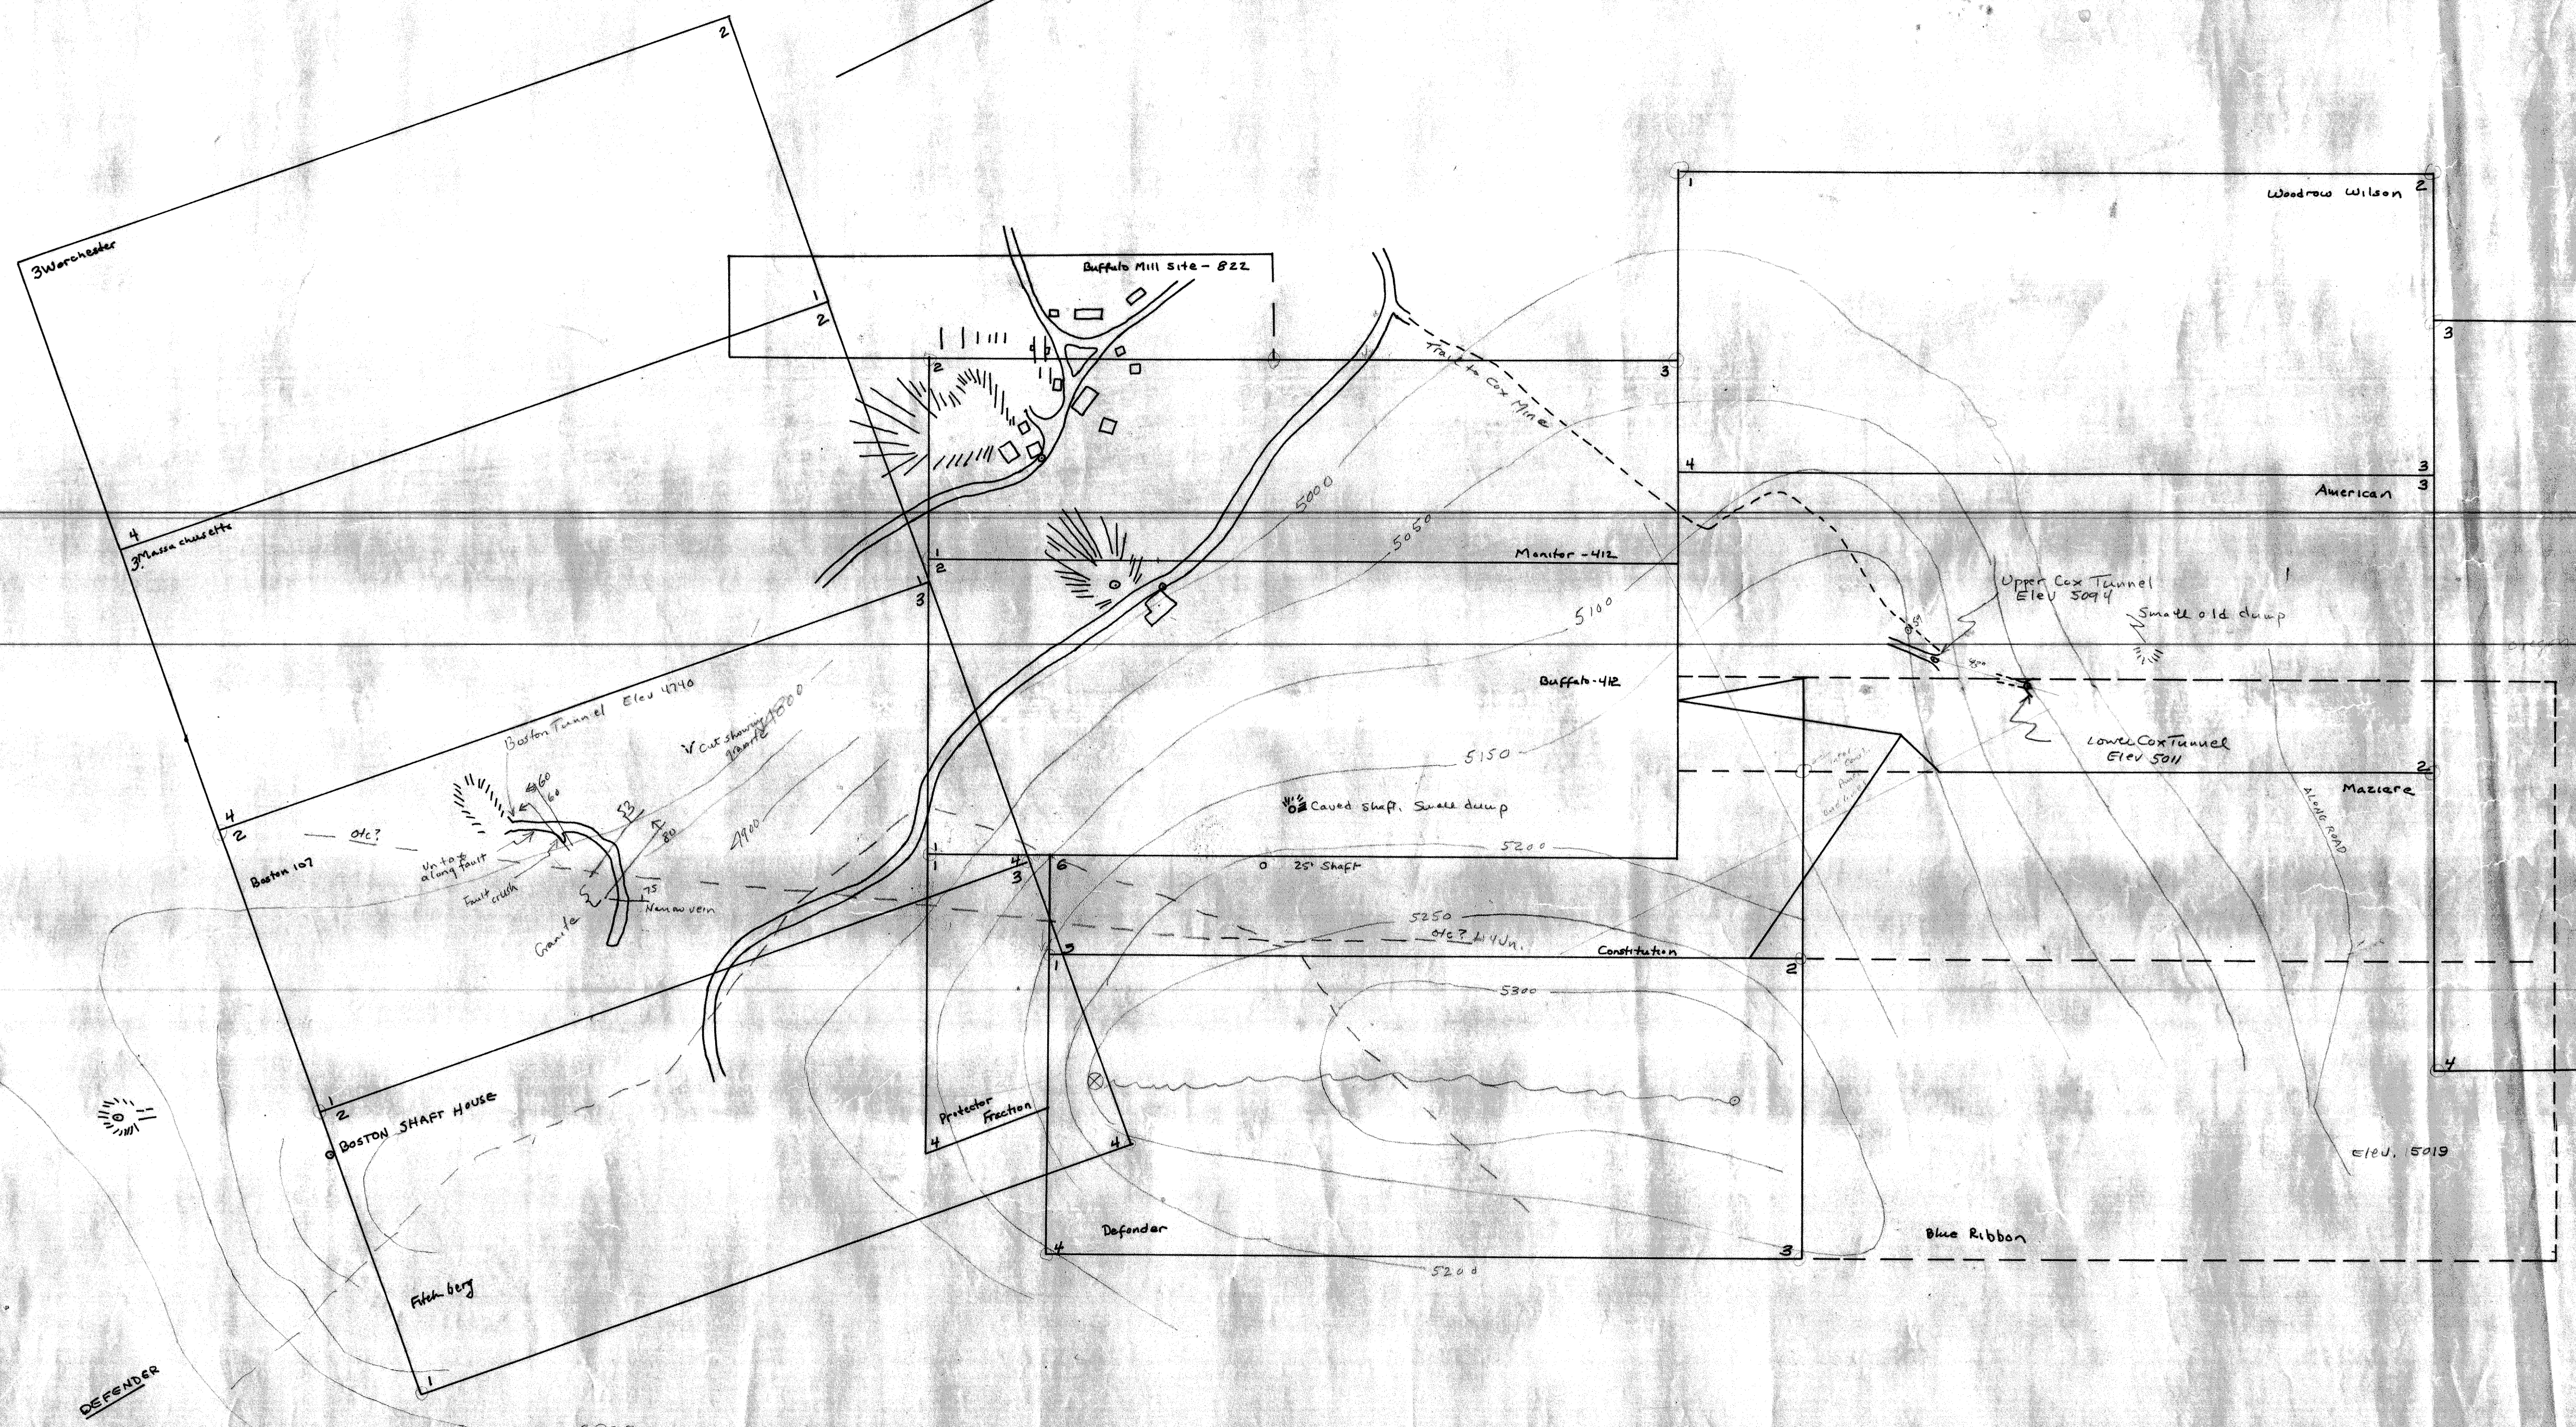

MAGNOLIA TUNNEL
ELEVATION - 4232 FT.

CAVE
HERE
SHOULD BE
SHAFT - 10 DEEP

TRUE NORTH
DECLINATION - 20° E.

Woodrow Wilson

American

Mazare

Blue Ribbon

41-023-00074
300
01000