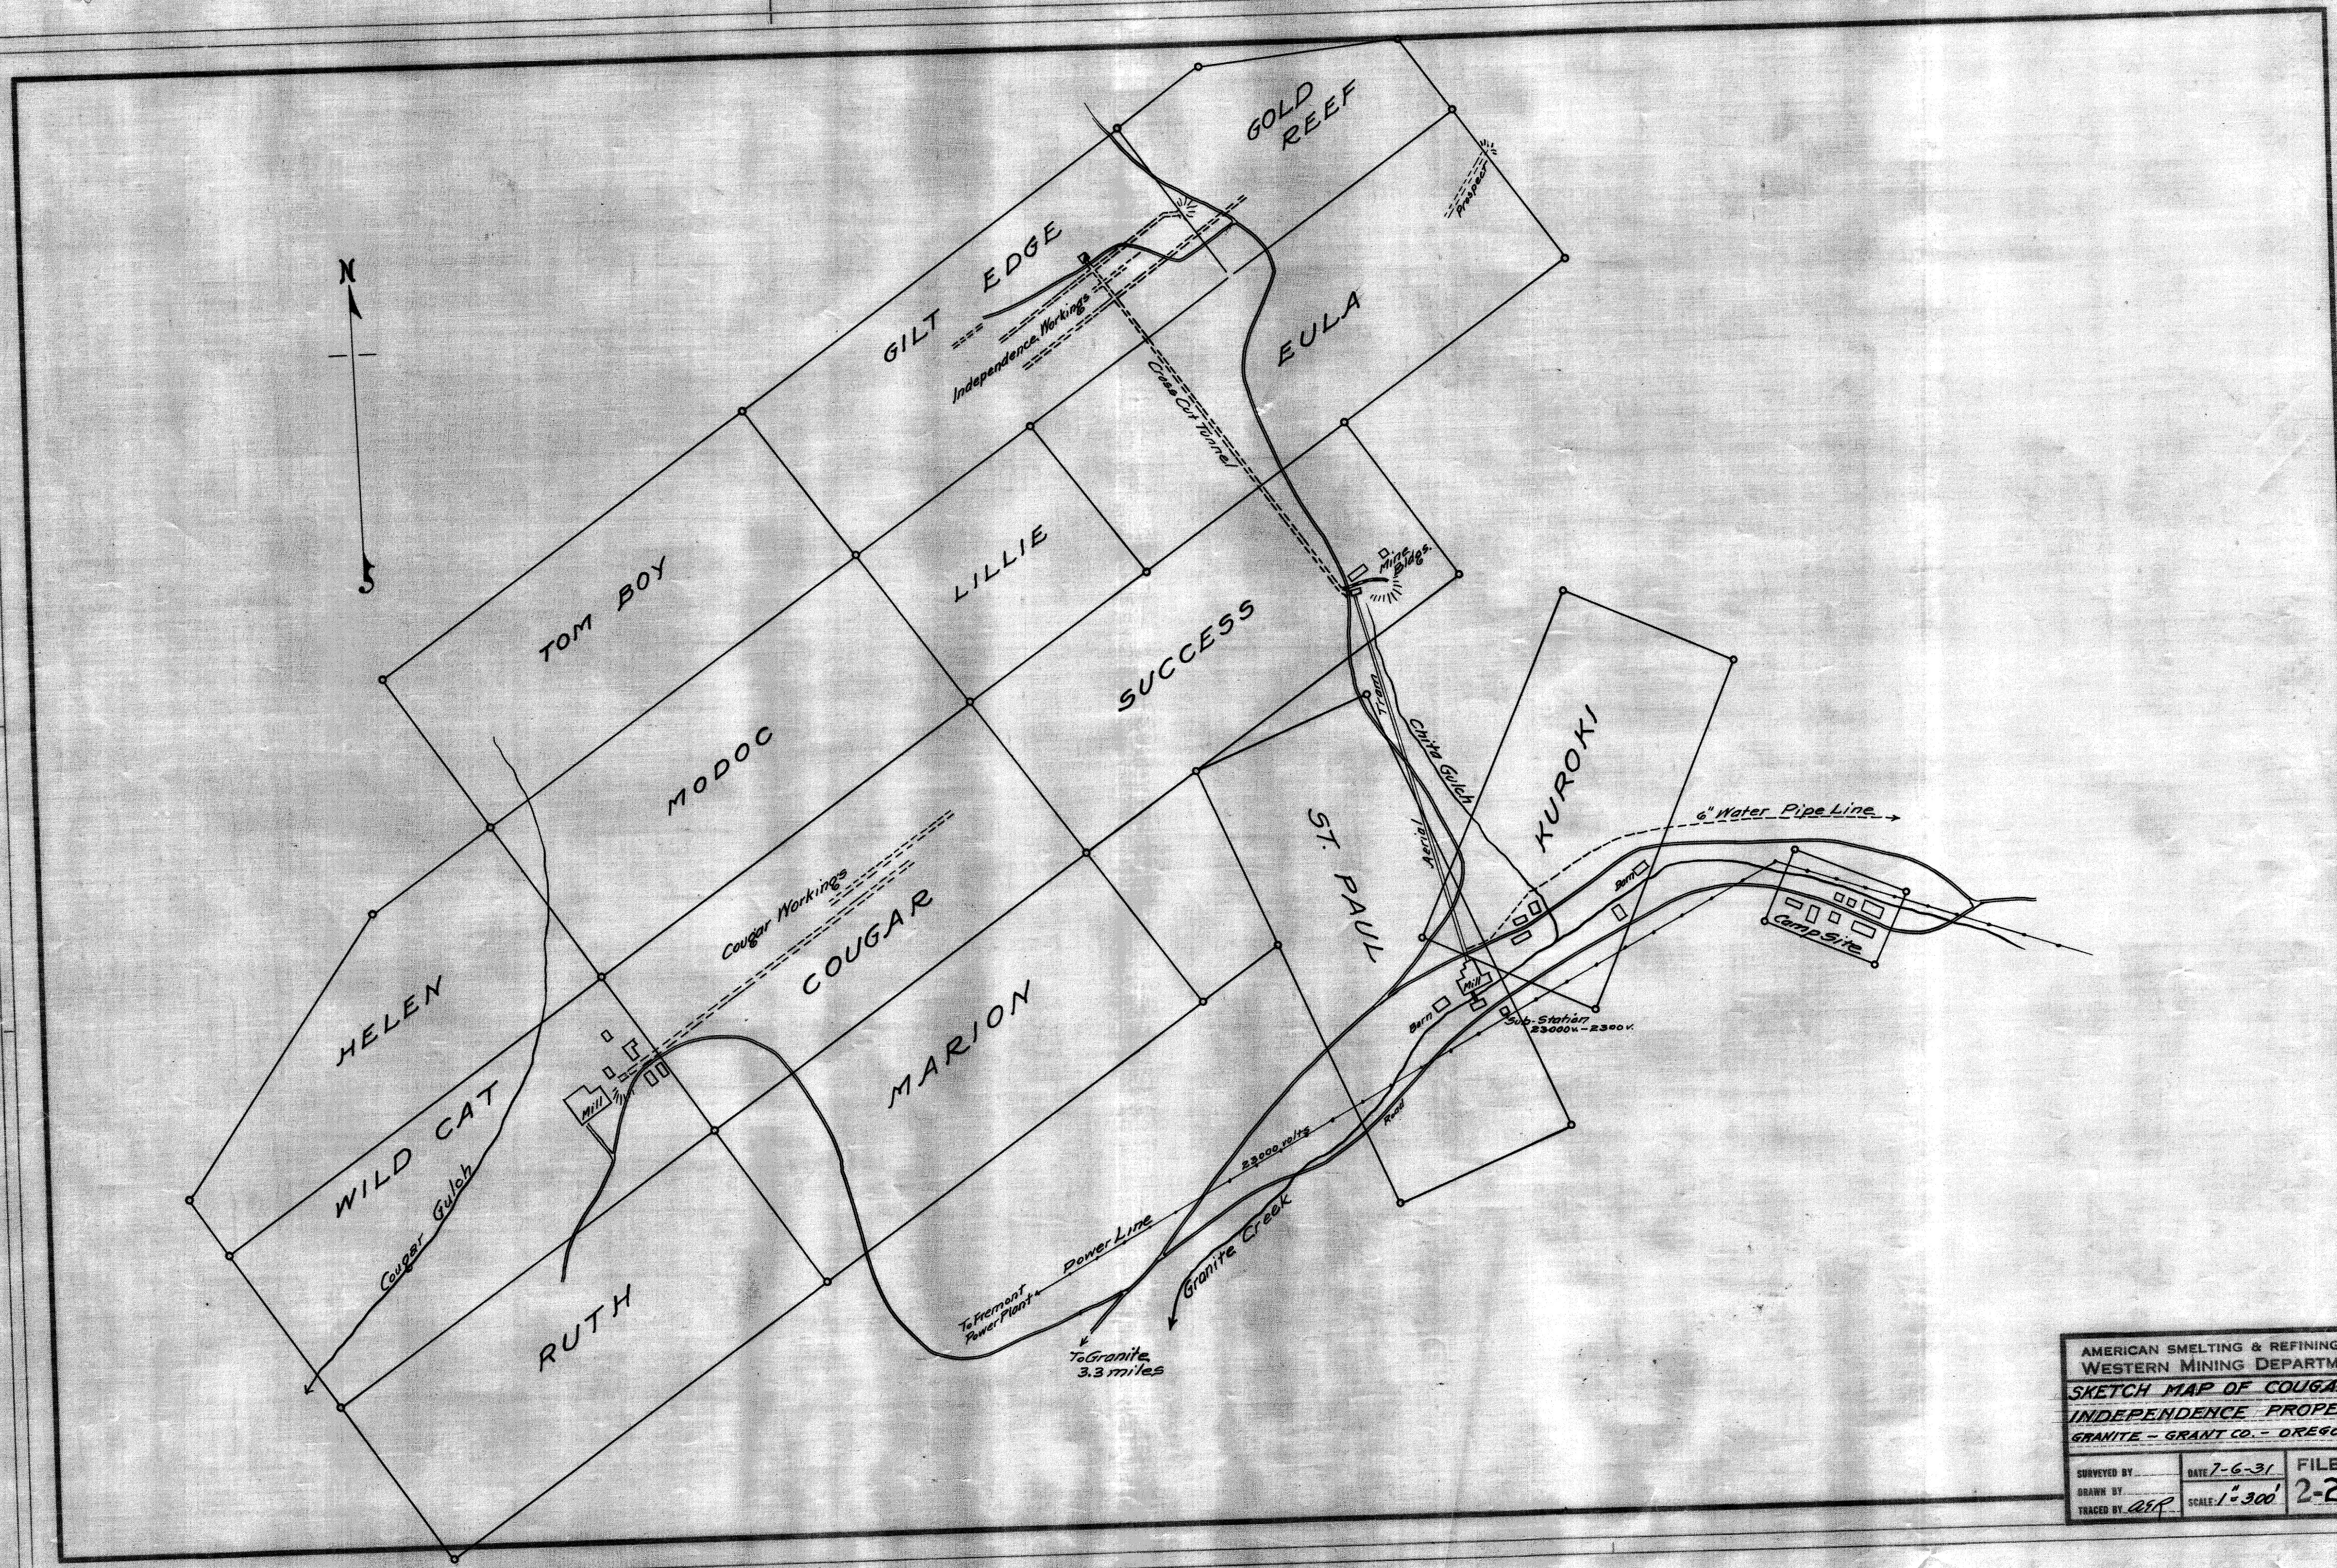

Cougar Independence

Grant County  
Independence

AMERICAN SMELTING & REFINING CO.  
 WESTERN MINING DEPARTMENT  
 SKETCH MAP OF COUGAR-  
 INDEPENDENCE PROPERTY  
 GRANITE - GRANT CO. - OREGON

SURVEYED BY	DATE 7-6-31	FILE NO.
DRAWN BY	SCALE 1" = 300'	2-266
TRACED BY <i>ASR</i>		

500 JAMES ST. S. & CLORIA ST. WHEATON, ILL.