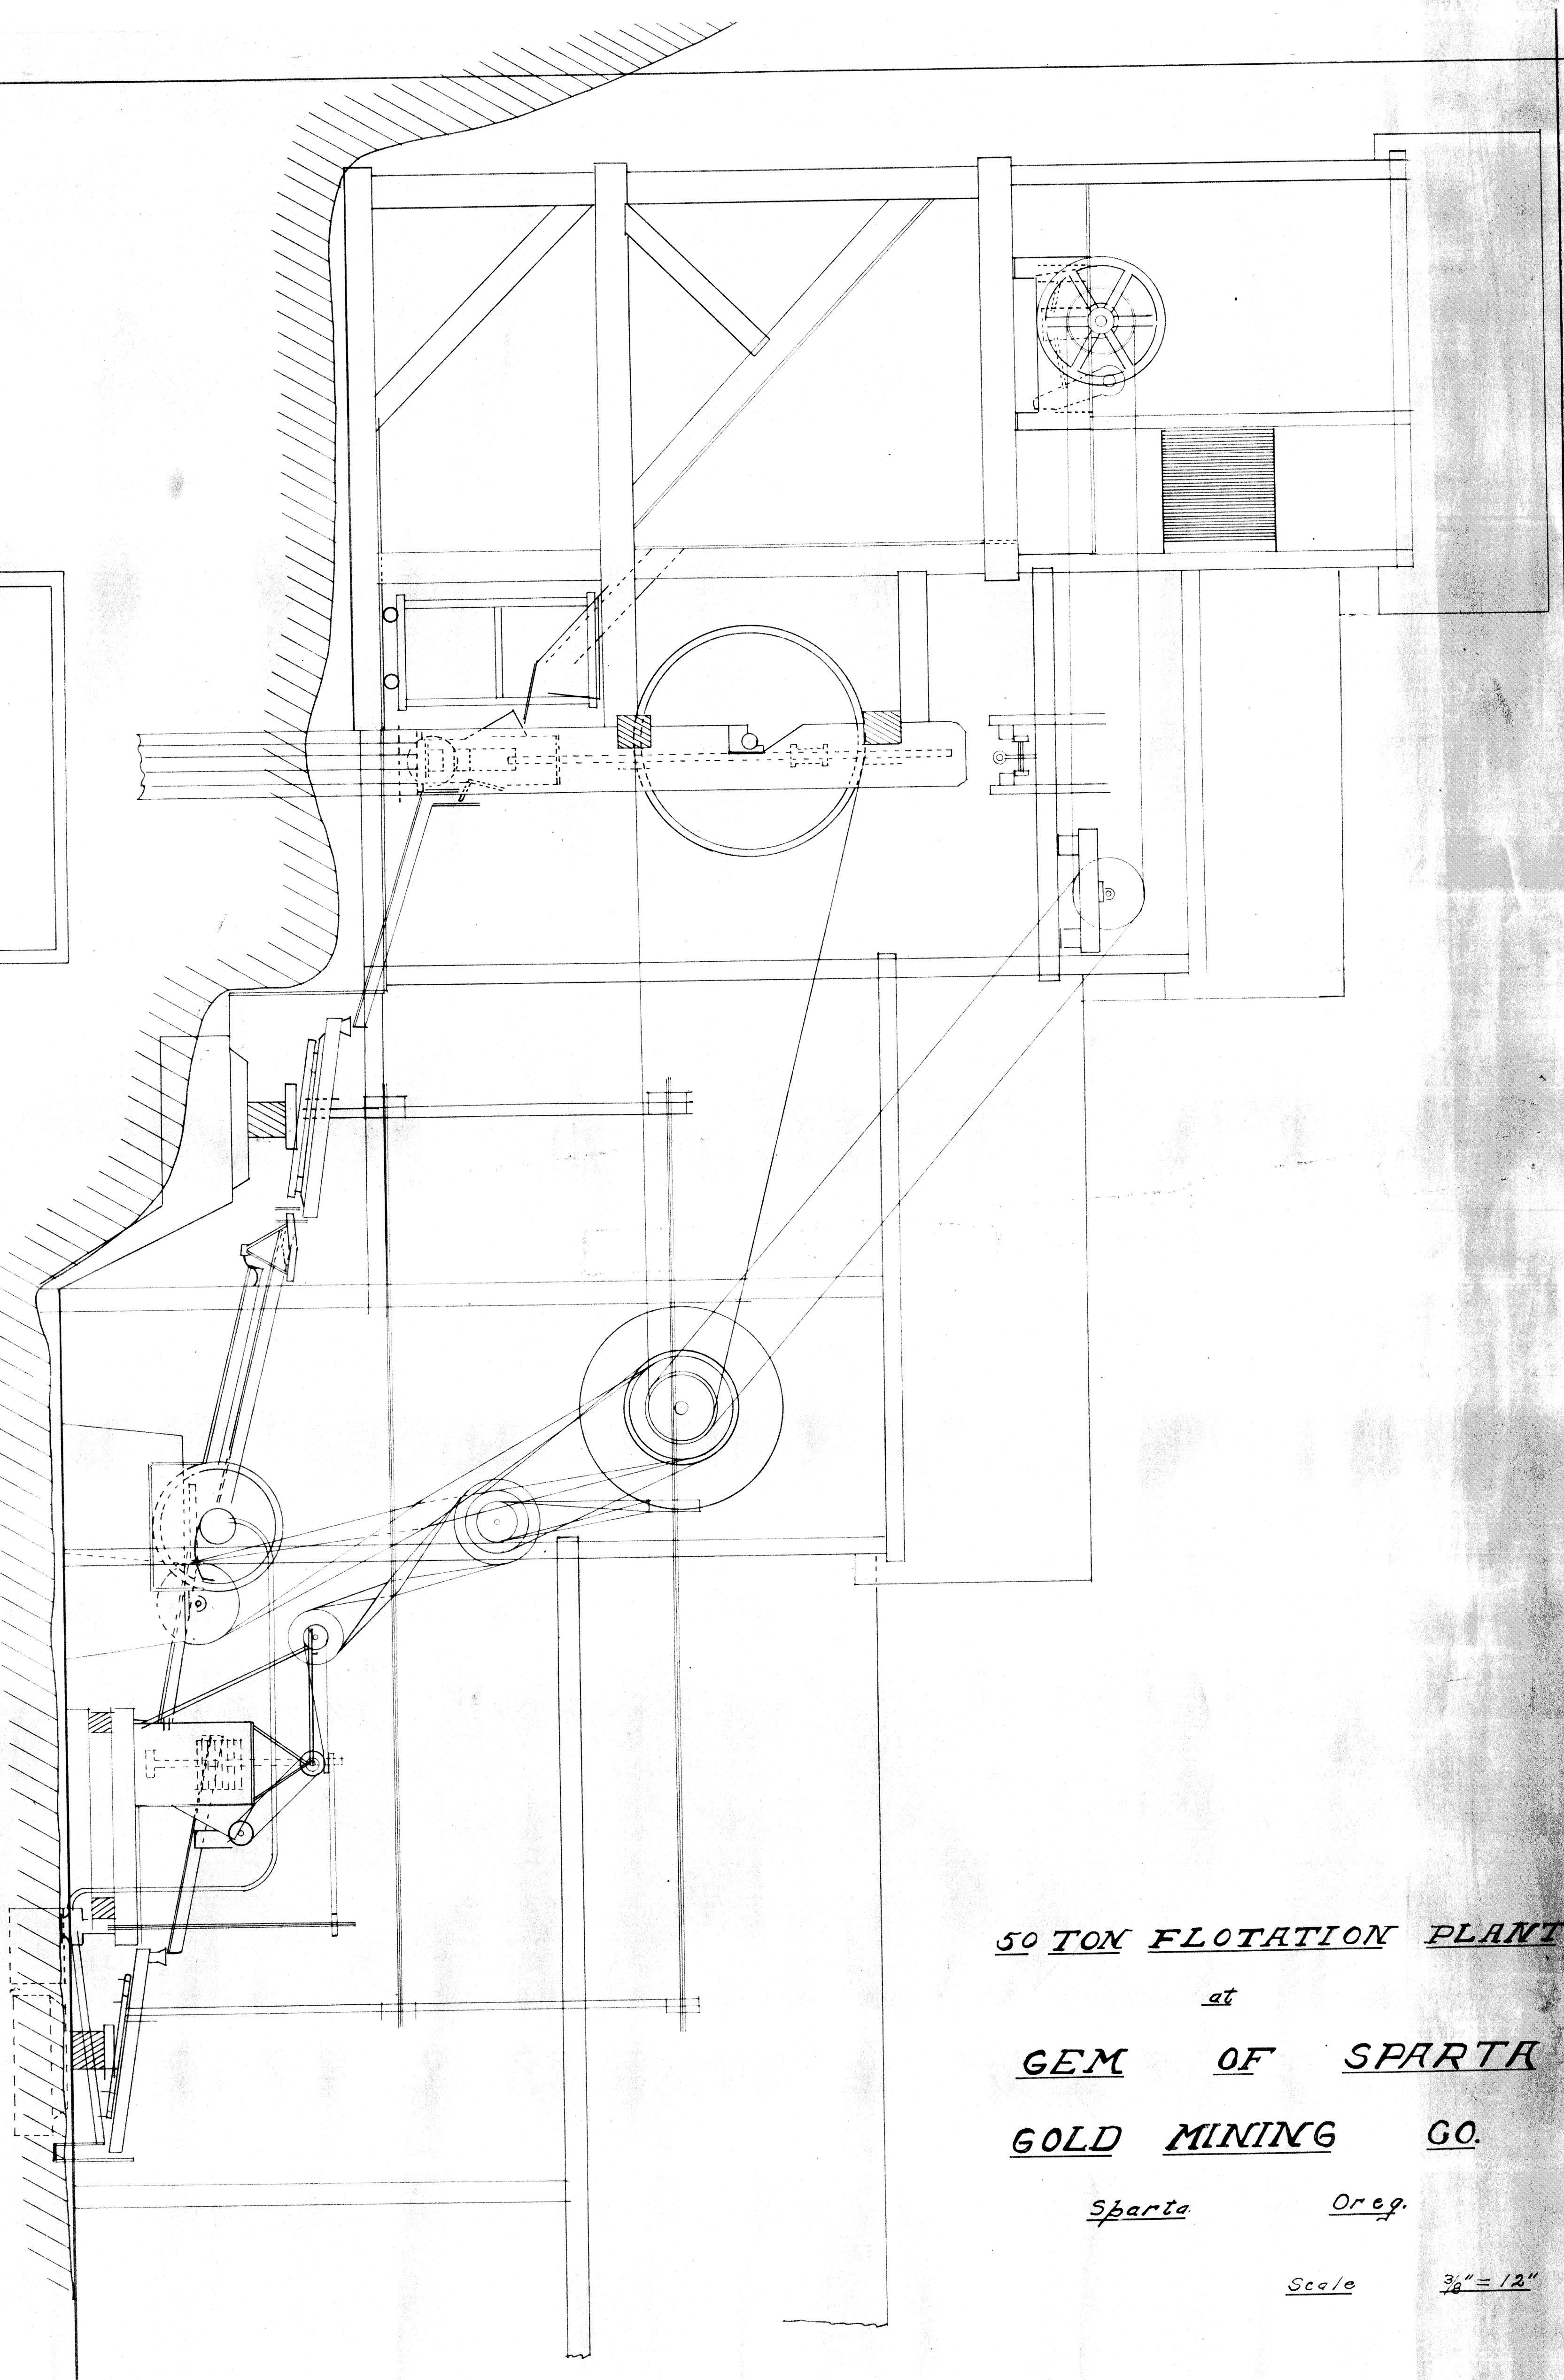

END ELEVATION

50 TON FLOTATION PLANT
 at
GEM OF SPARTA
GOLD MINING CO.
 Sparta Oreg.
 Scale 3/8" = 12"