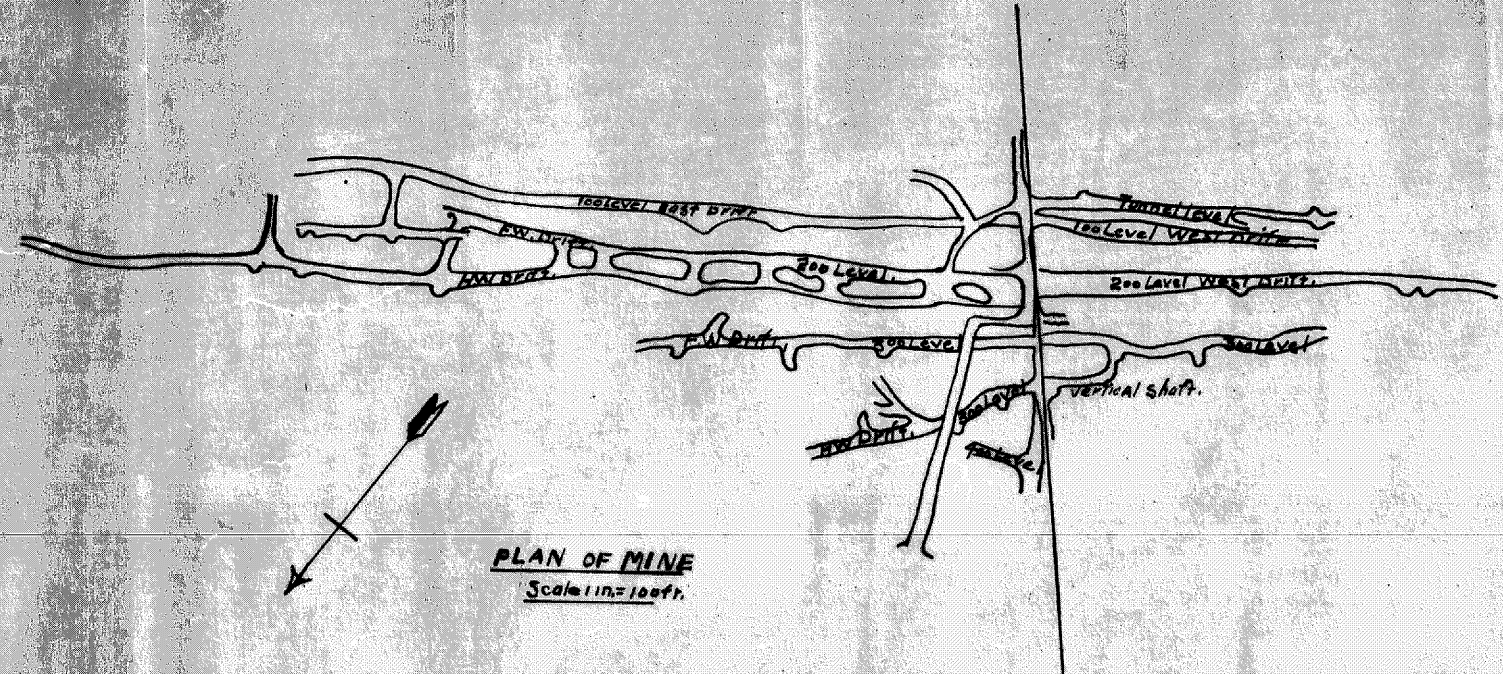

**RAINBOW MINE  
PROJECTION  
ON  
PLANE OF FOOTWALL**

May 1<sup>st</sup> 1914

Scale 1 in = 50 ft

Note Blue represents F.W. Stopes and F.W. Ore blocks  
Red represents H.W. Stopes and H.W. Ore blocks  
Yellow represents Stopes in H.W. and Ore blocks in H.W.