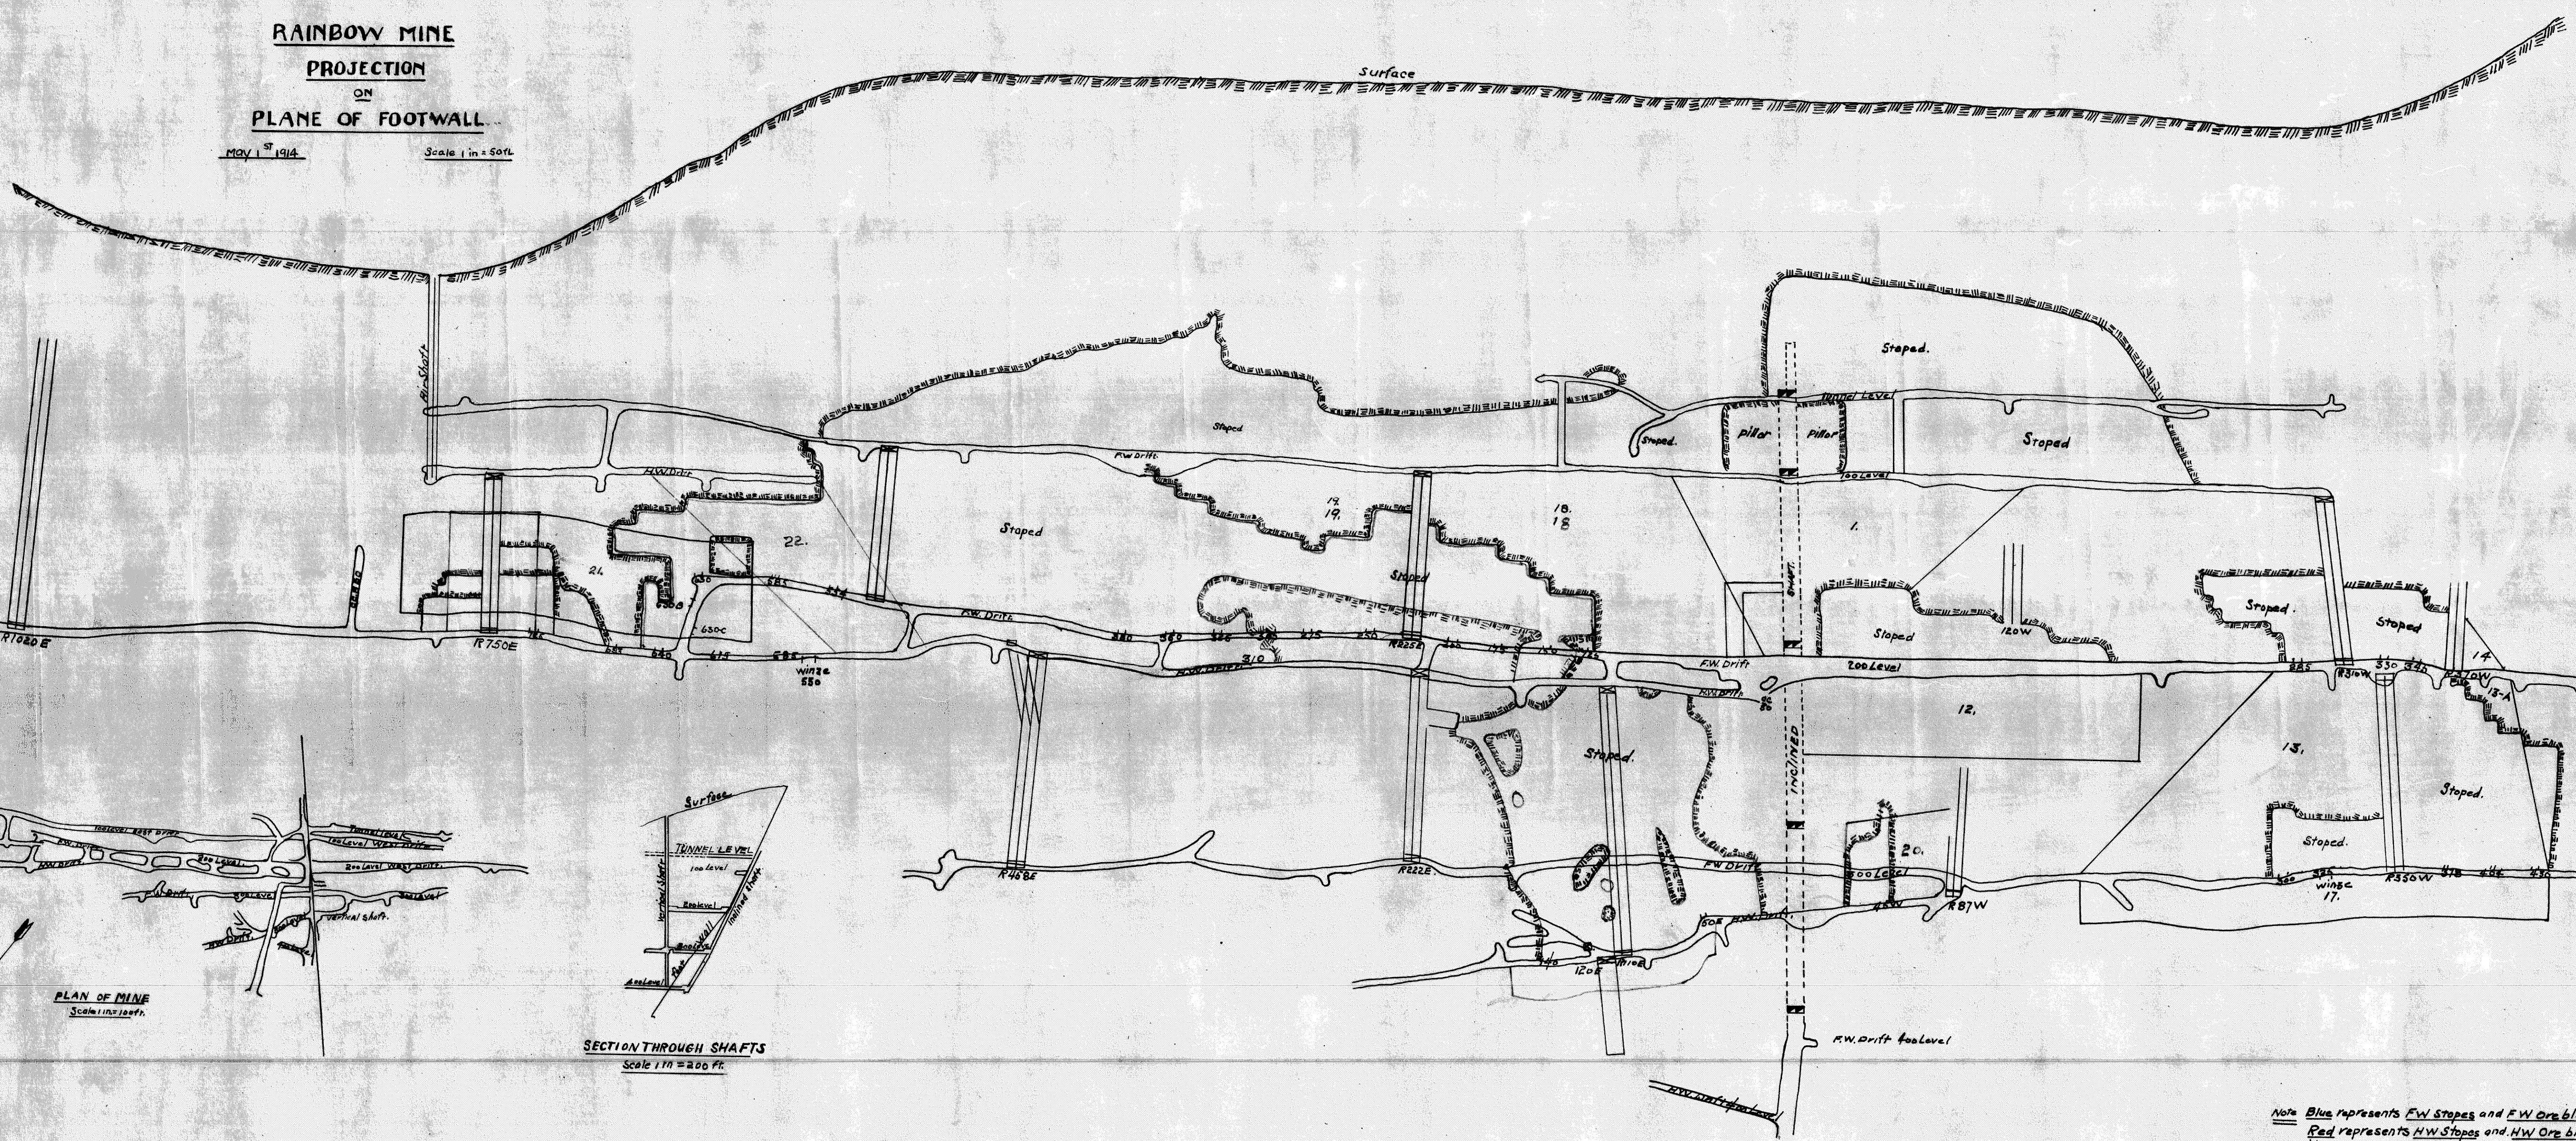

**RAINBOW MINE  
PROJECTION  
ON  
PLANE OF FOOTWALL**

May 1<sup>st</sup> 1914

Scale 1 in = 50 ft

Note Blue represents F.W. Stopes and F.W. Ore blocks  
Red represents H.W. Stopes and H.W. Ore blocks  
Yellow represents Stopes in H.W. and Ore blocks in H.W.