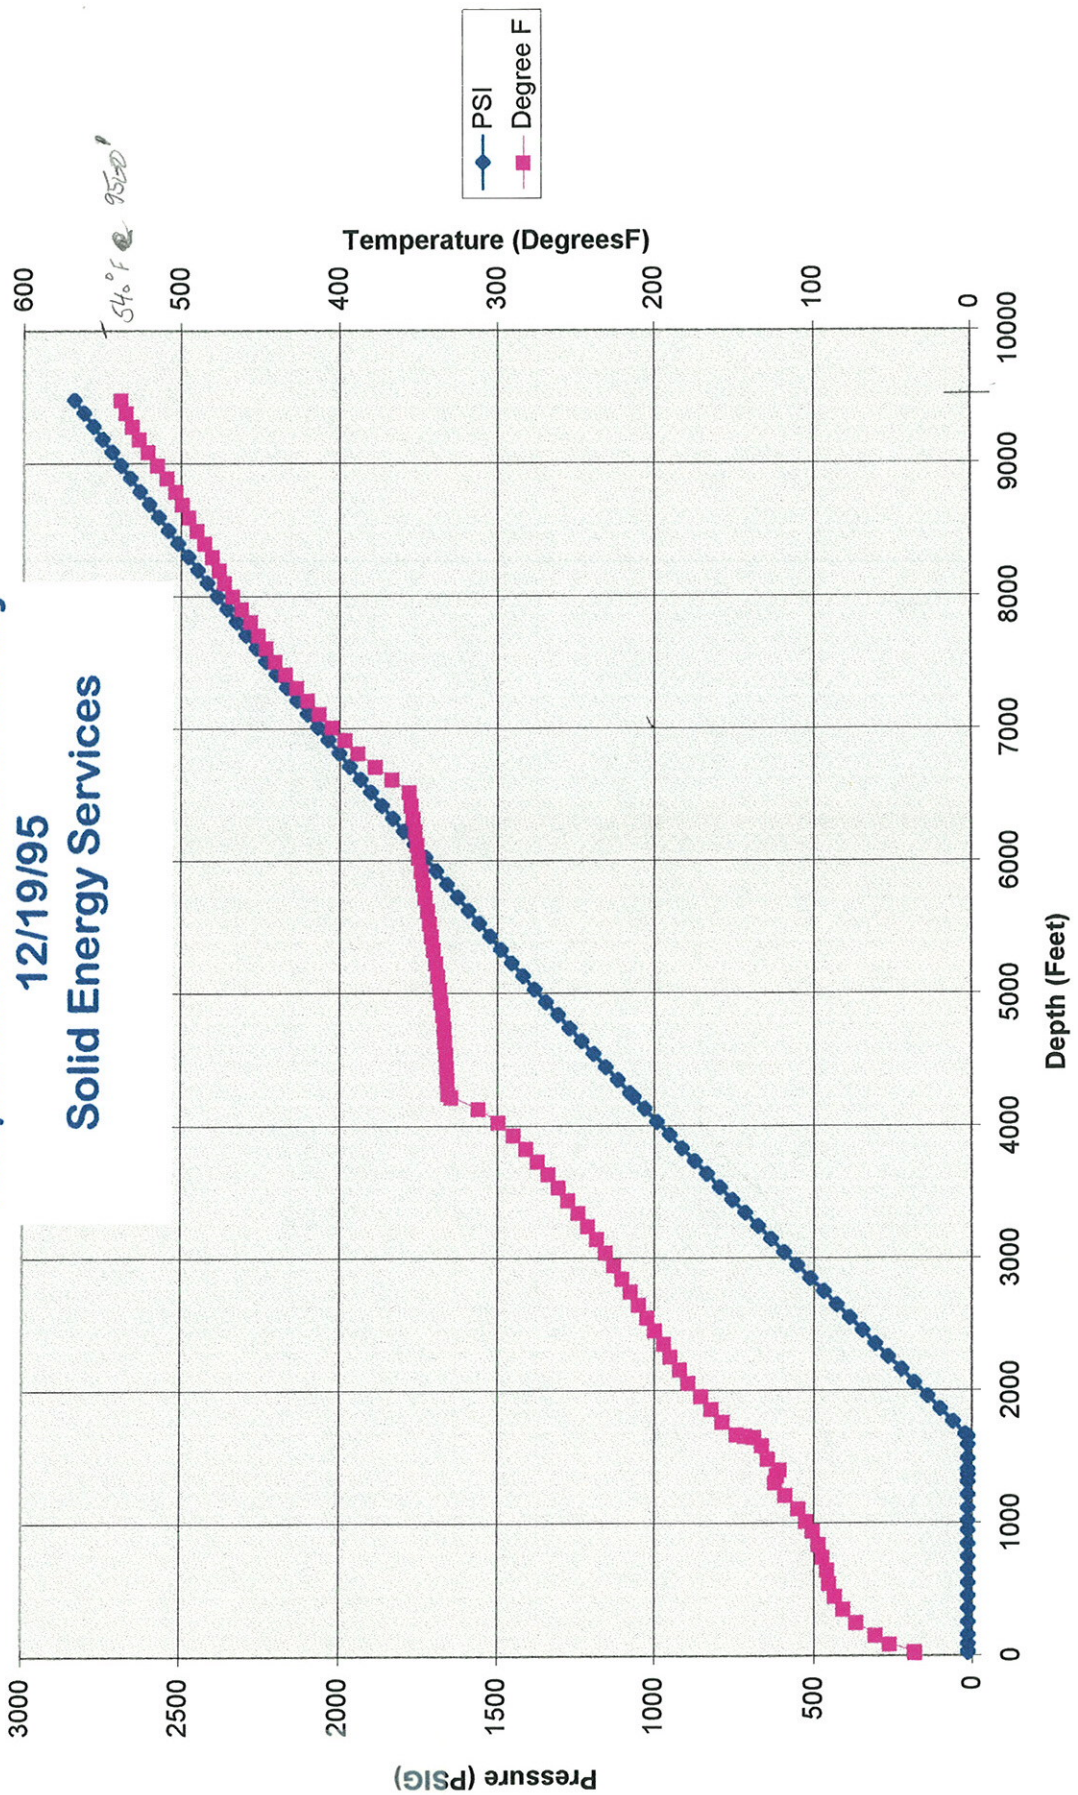

Newberry 23-22  
Temperature/Pressure Survey  
12/19/95  
Solid Energy Services

**Newberry 23-22  
Temperature/Pressure Survey  
12/18/95  
Solid Energy Services**