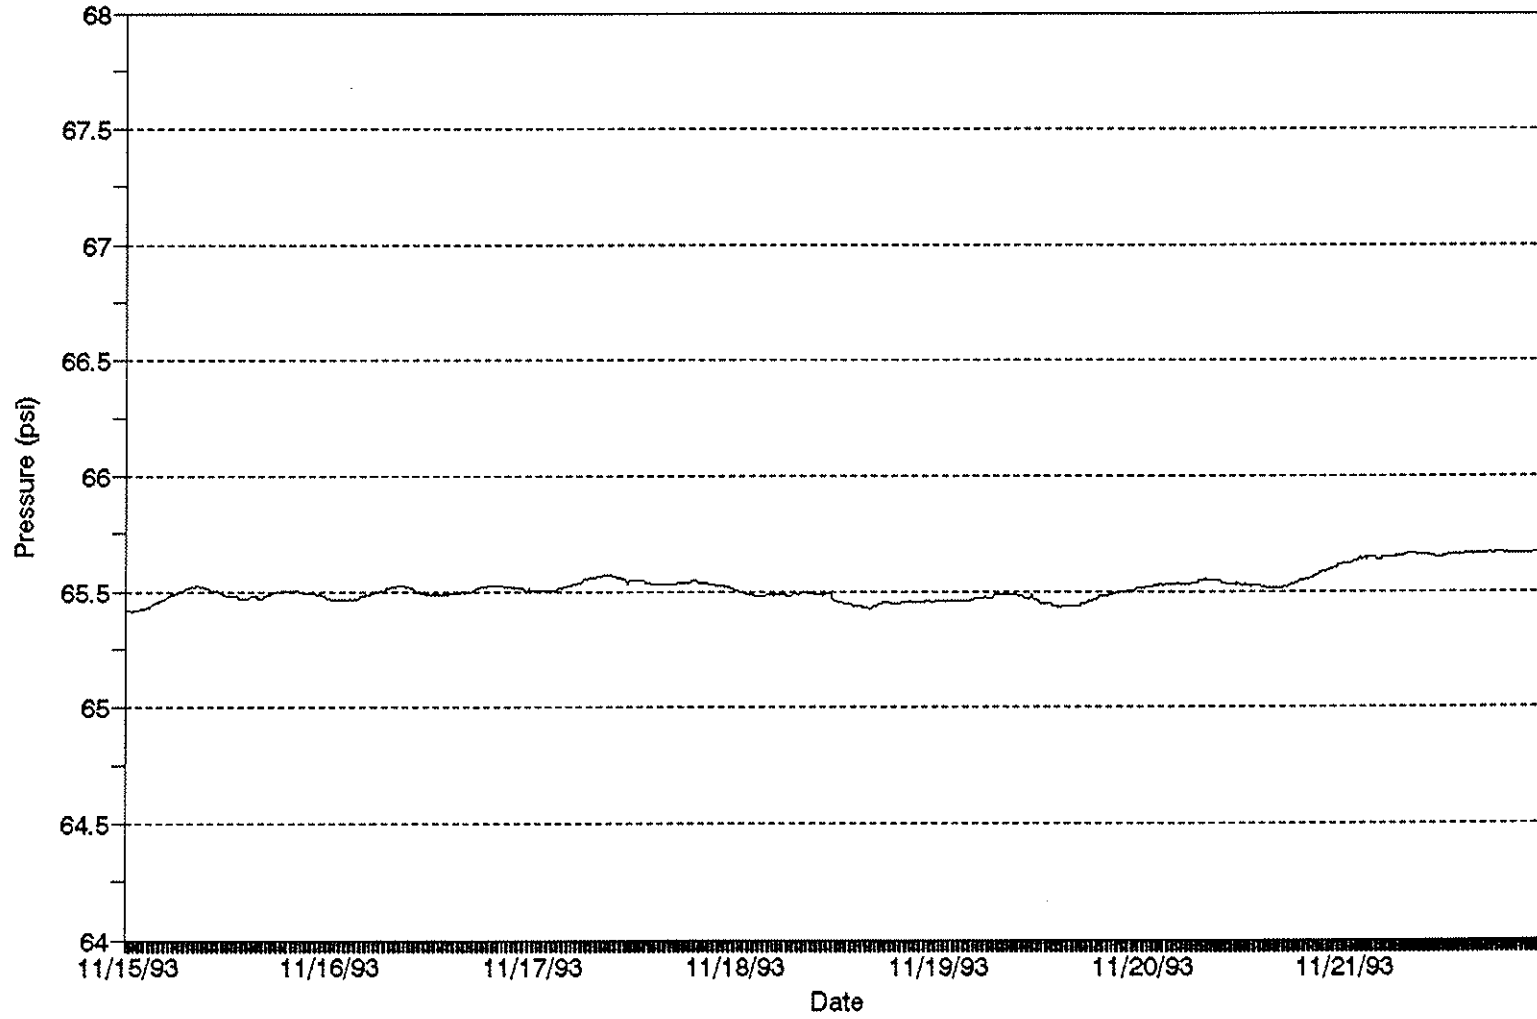

**Pueblo Valley Well 25-22a**  
Week Ending October 24, 1993

**Pueblo Valley Well 25-22a**  
Week Ending October 31, 1993

**Pueblo Valley Well 25-22a**  
Week Ending November 7, 1993

**Pueblo Valley Well 25-22a**  
Week Ending November 14, 1993

**Pueblo Valley Well 25-22a**  
Week Ending November 21, 1993

**Pueblo Valley Well 25-22a**  
Week Ending November 28, 1993

Instrumentation affected by sub-freezing temperatures between 11/24 and 11/27. Note readings returning to normal on the afternoons of 11/25 and 11/26.

**Pueblo Valley Well 25-22a**  
Week Ending December 5, 1993

**Pueblo Valley Well 25-22a**  
December 6 (24:00) - 10 (10:20), 1993