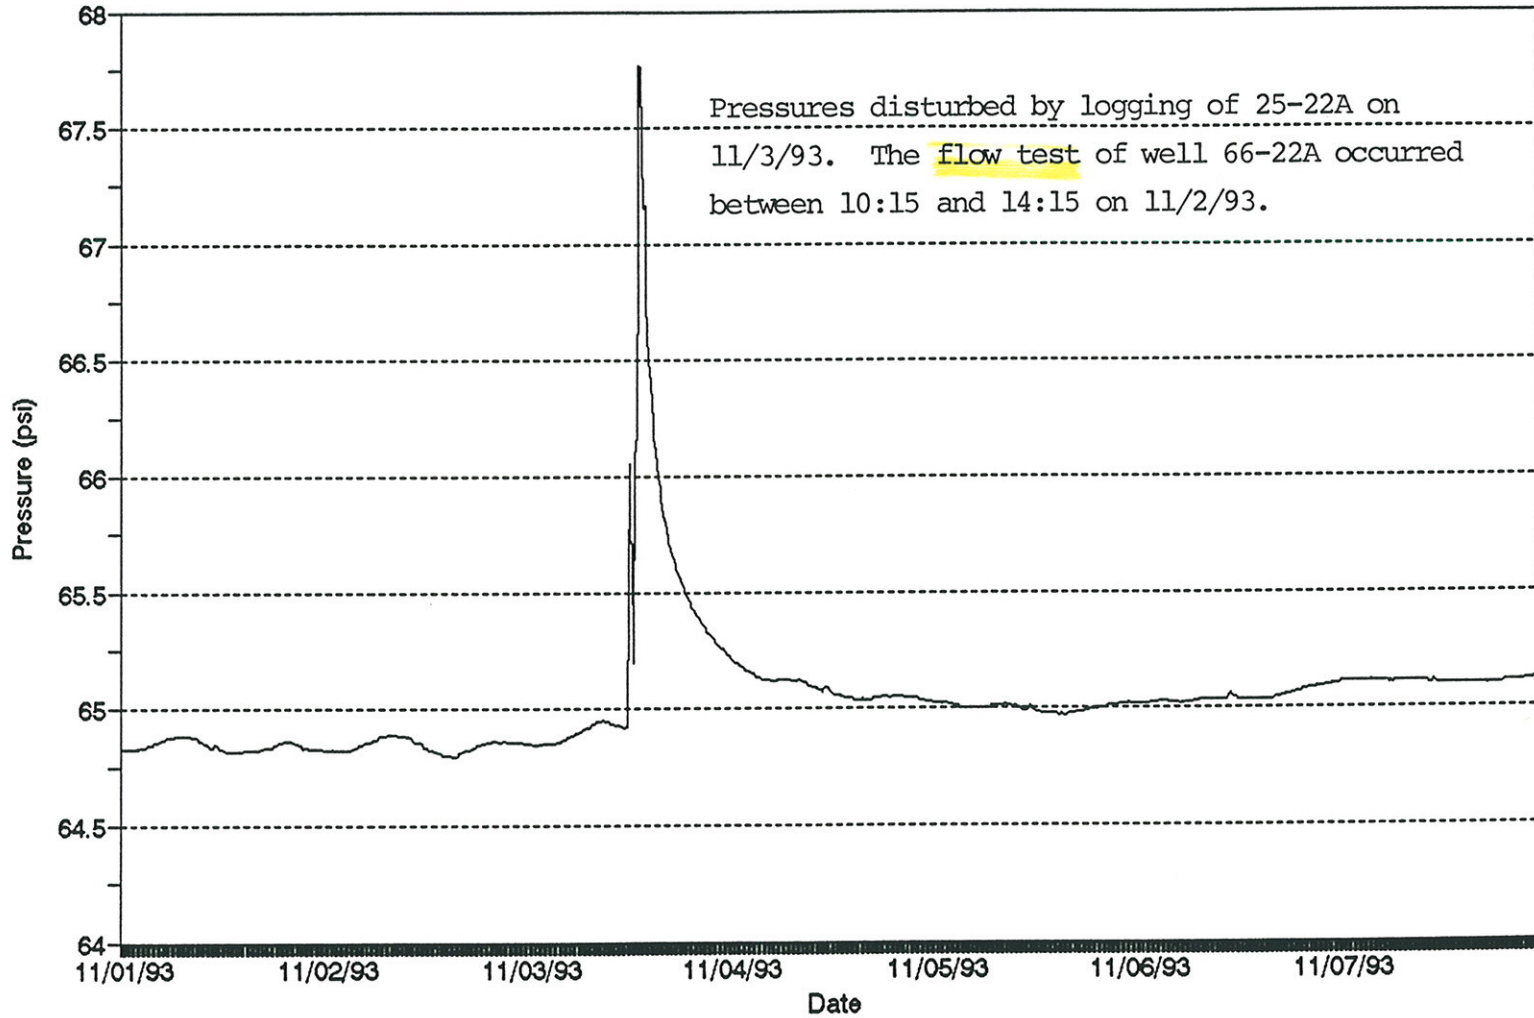

**Pueblo Valley Well 25-22a**  
Week Ending October 24, 1993

**Pueblo Valley Well 25-22a**  
Week Ending October 31, 1993

**Pueblo Valley Well 25-22a**  
Week Ending November 7, 1993

**Pueblo Valley Well 25-22a**  
Week Ending November 14, 1993

**Pueblo Valley Well 25-22a**  
Week Ending November 21, 1993

**Pueblo Valley Well 25-22a**  
Week Ending November 28, 1993

Instrumentation affected by sub-freezing temperatures between 11/24 and 11/27. Note readings returning to normal on the afternoons of 11/25 and 11/26.

**Pueblo Valley Well 25-22a**  
Week Ending December 5, 1993

**Pueblo Valley Well 25-22a**  
December 6 (24:00) - 10 (10:20), 1993