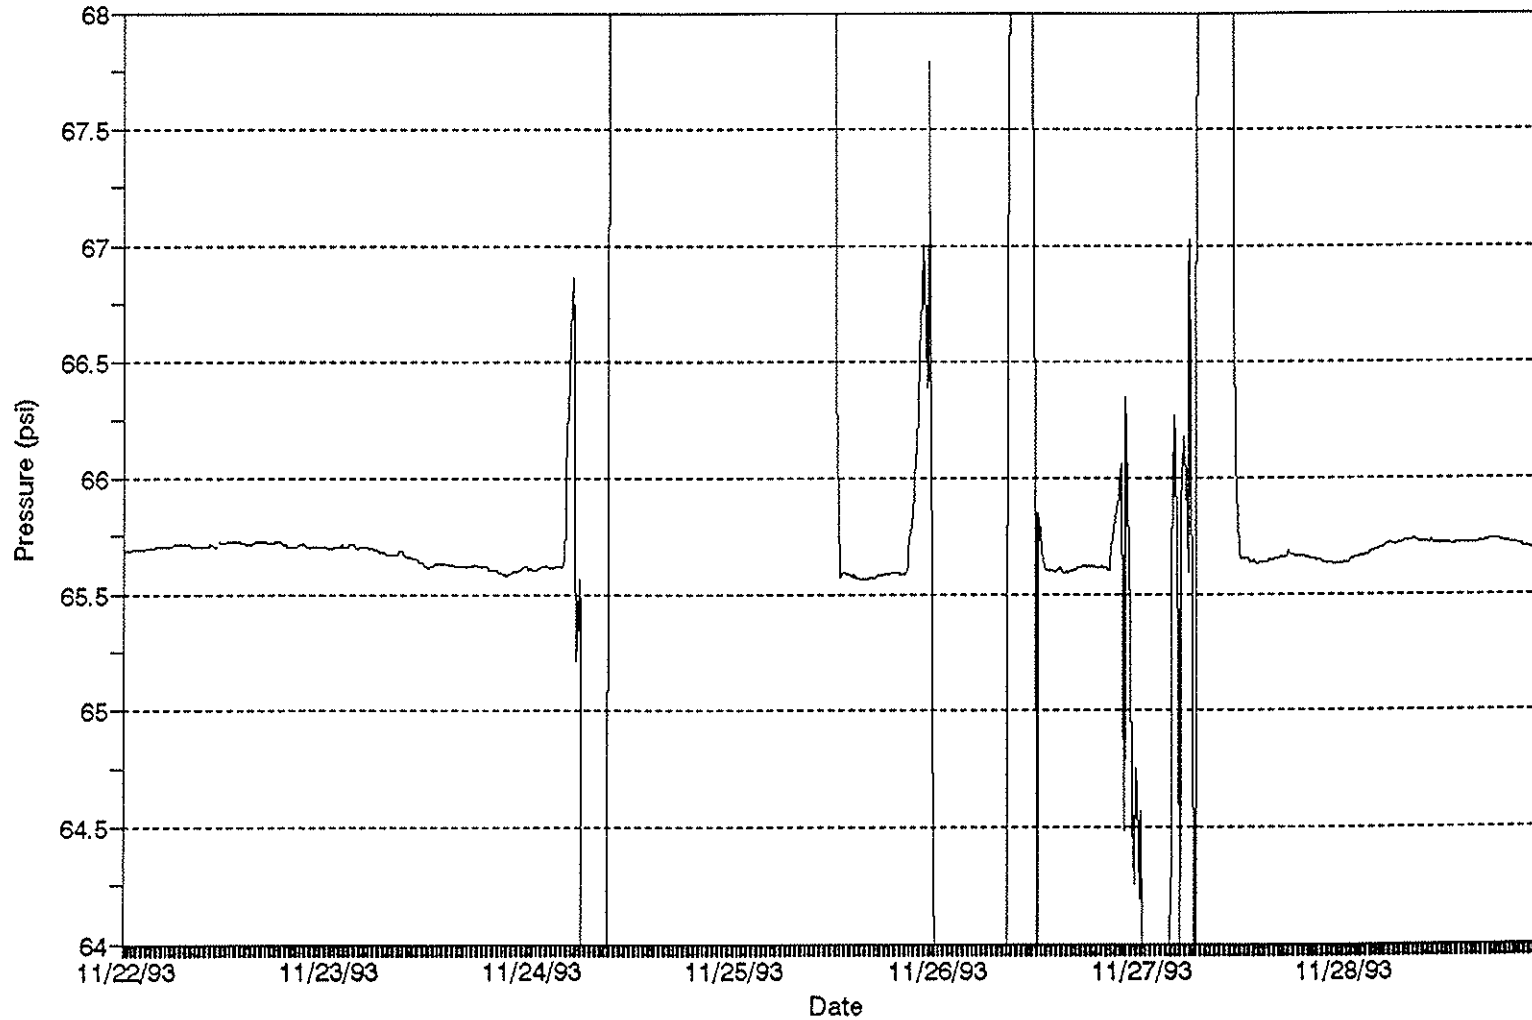

**Pueblo Valley Well 25-22a**  
Week Ending October 24, 1993

**Pueblo Valley Well 25-22a**  
Week Ending October 31, 1993

**Pueblo Valley Well 25-22a**  
Week Ending November 7, 1993

**Pueblo Valley Well 25-22a**  
Week Ending November 14, 1993

**Pueblo Valley Well 25-22a**  
Week Ending November 21, 1993

**Pueblo Valley Well 25-22a**  
Week Ending November 28, 1993

Instrumentation affected by sub-freezing temperatures between 11/24 and 11/27. Note readings returning to normal on the afternoons of 11/25 and 11/26.

**Pueblo Valley Well 25-22a**  
Week Ending December 5, 1993

**Pueblo Valley Well 25-22a**  
December 6 (24:00) - 10 (10:20), 1993