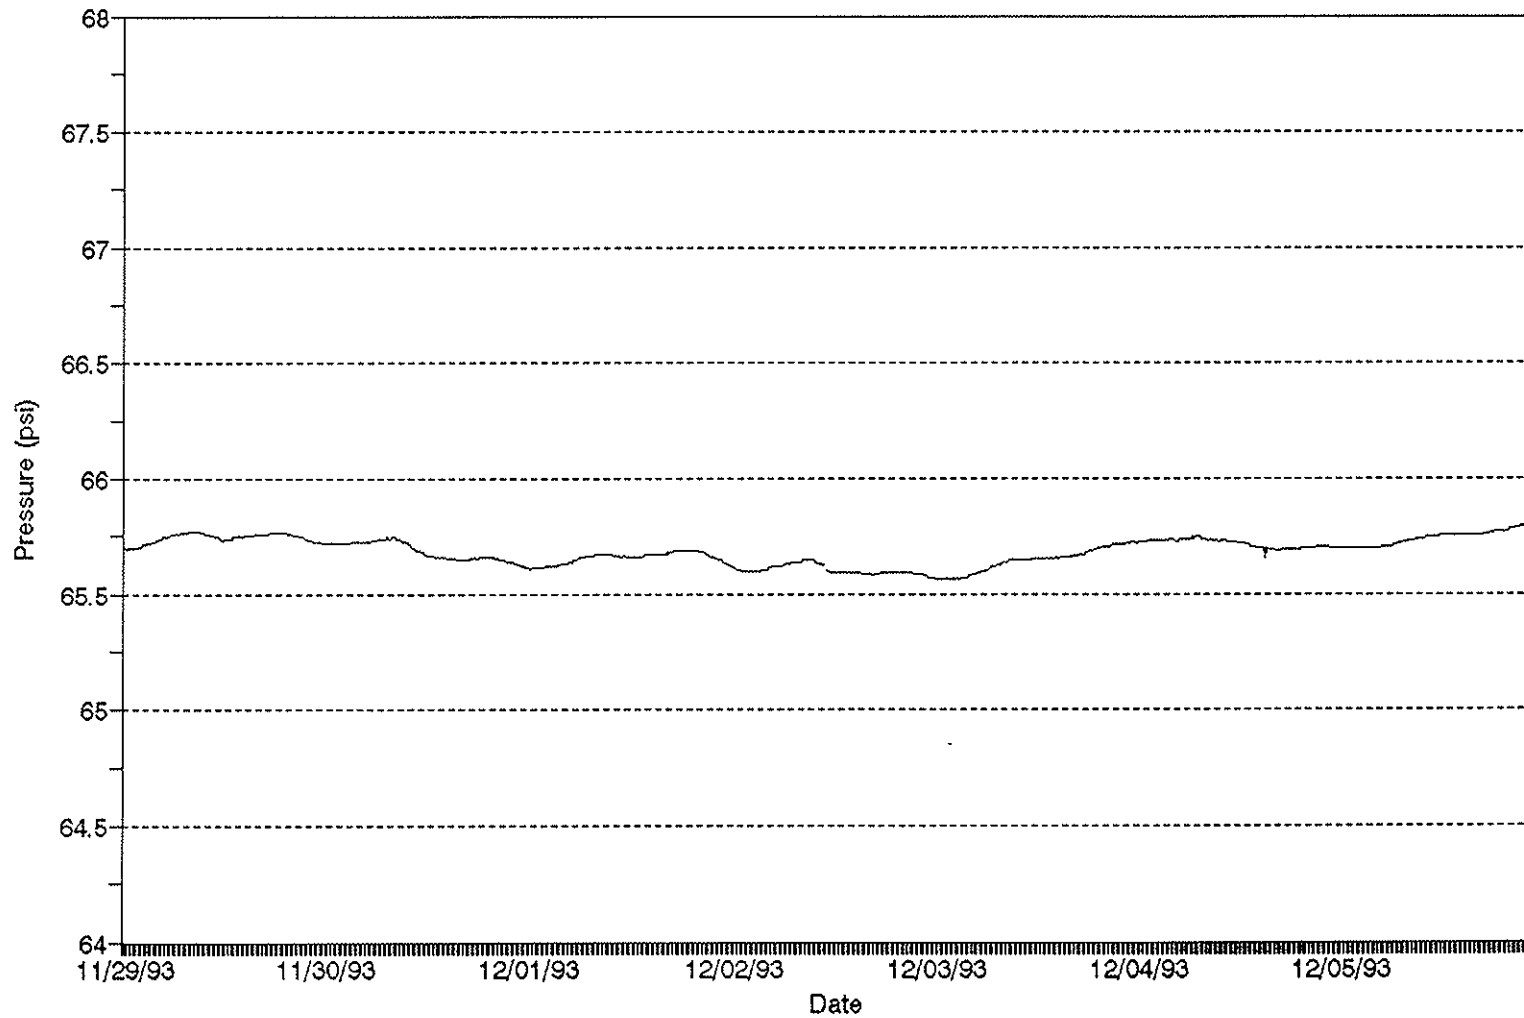

**Pueblo Valley Well 25-22a**  
Week Ending October 24, 1993

**Pueblo Valley Well 25-22a**  
Week Ending October 31, 1993

**Pueblo Valley Well 25-22a**  
Week Ending November 7, 1993

**Pueblo Valley Well 25-22a**  
Week Ending November 14, 1993

**Pueblo Valley Well 25-22a**  
Week Ending November 21, 1993

**Pueblo Valley Well 25-22a**  
Week Ending November 28, 1993

Instrumentation affected by sub-freezing temperatures between 11/24 and 11/27. Note readings returning to normal on the afternoons of 11/25 and 11/26.

**Pueblo Valley Well 25-22a**  
Week Ending December 5, 1993

**Pueblo Valley Well 25-22a**  
December 6 (24:00) - 10 (10:20), 1993