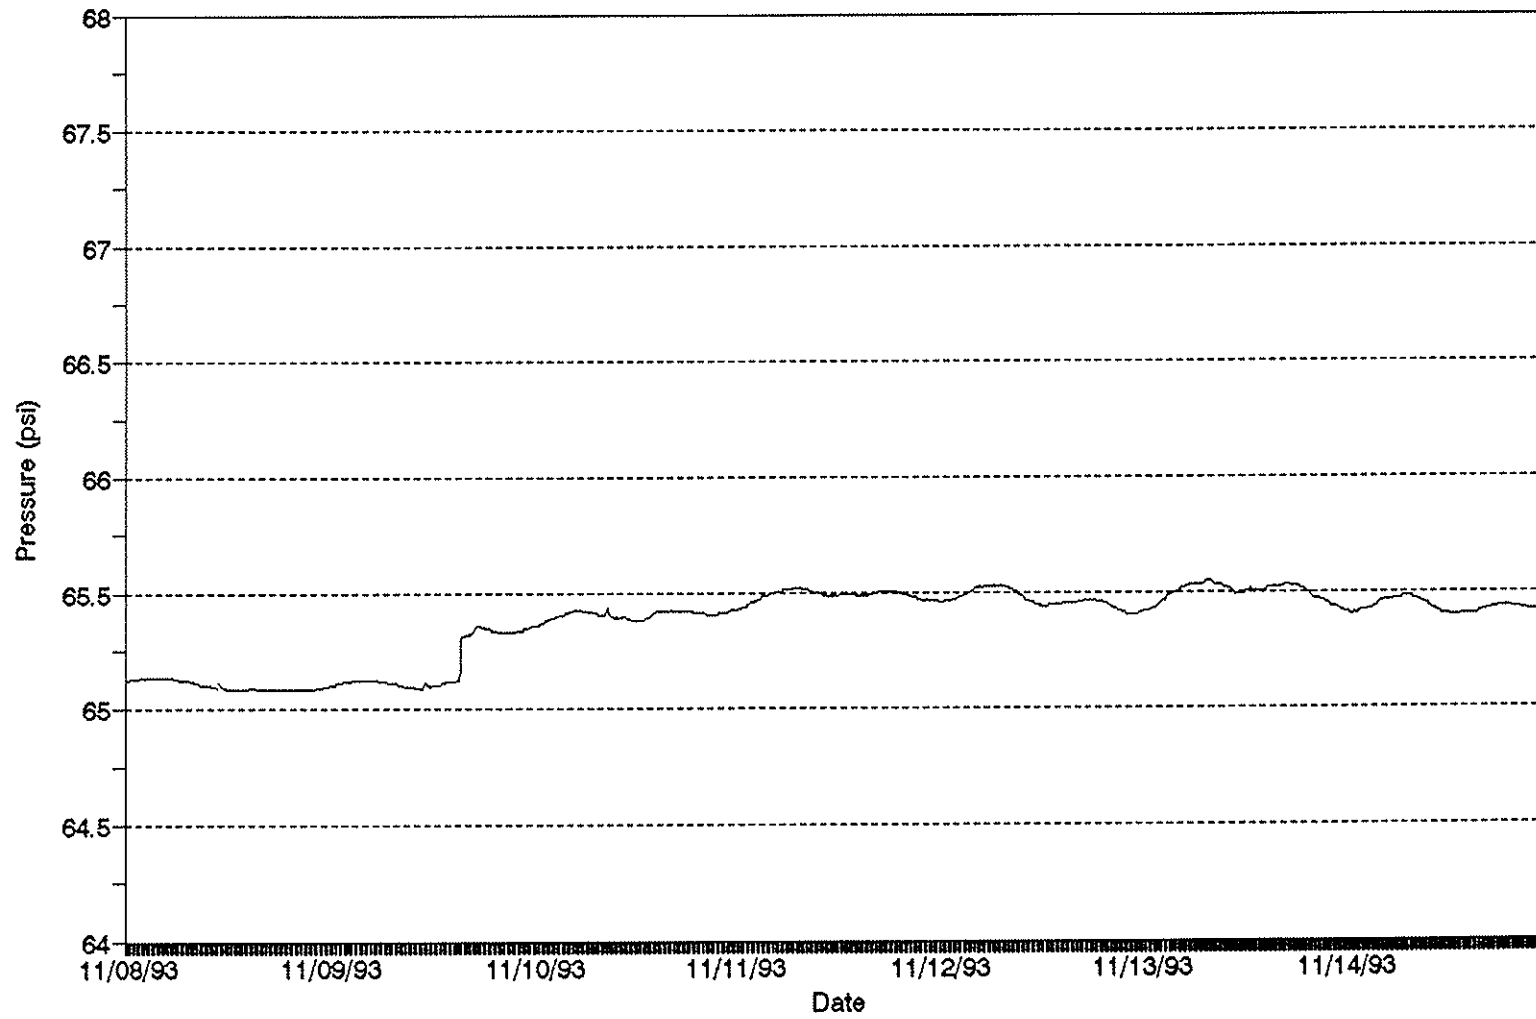

**Pueblo Valley Well 25-22a**  
Week Ending October 24, 1993

**Pueblo Valley Well 25-22a**  
Week Ending October 31, 1993

**Pueblo Valley Well 25-22a**  
Week Ending November 7, 1993

**Pueblo Valley Well 25-22a**  
Week Ending November 14, 1993

**Pueblo Valley Well 25-22a**  
Week Ending November 21, 1993

**Pueblo Valley Well 25-22a**  
Week Ending November 28, 1993

Instrumentation affected by sub-freezing temperatures between 11/24 and 11/27. Note readings returning to normal on the afternoons of 11/25 and 11/26.

**Pueblo Valley Well 25-22a**  
Week Ending December 5, 1993

**Pueblo Valley Well 25-22a**  
December 6 (24:00) - 10 (10:20), 1993