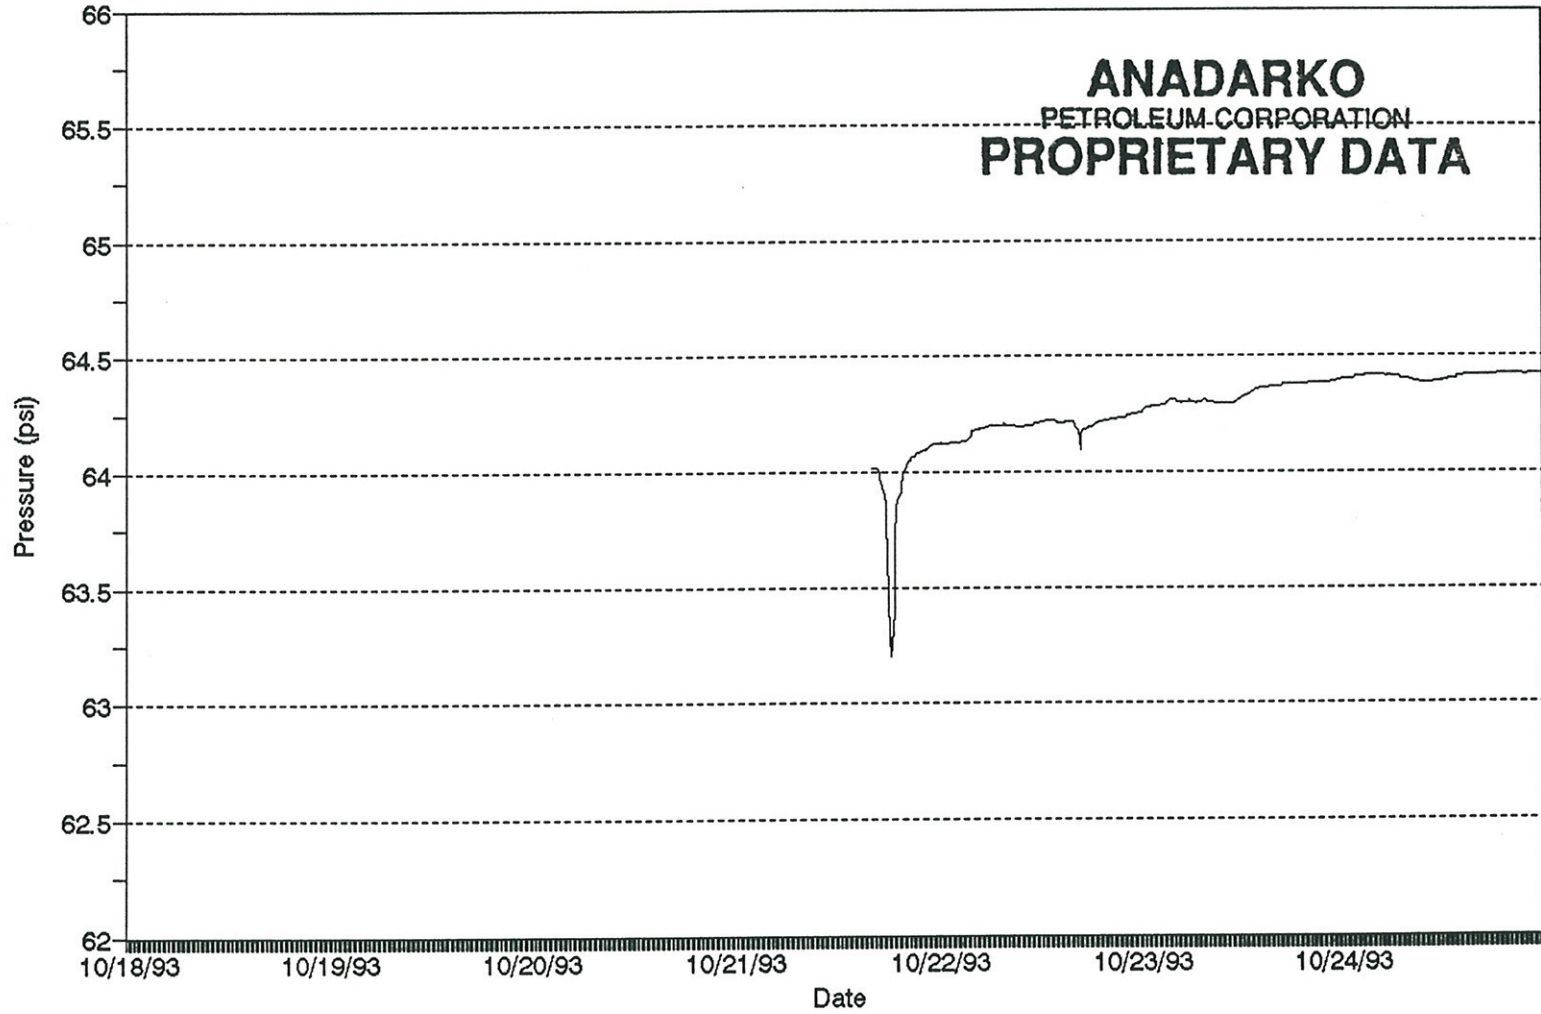

**Pueblo Valley Well 25-22a**  
Week Ending October 24, 1993

**Pueblo Valley Well 25-22a**  
Week Ending October 31, 1993

**Pueblo Valley Well 25-22a**  
Week Ending November 7, 1993

**Pueblo Valley Well 25-22a**  
Week Ending November 14, 1993

**Pueblo Valley Well 25-22a**  
Week Ending November 21, 1993

**Pueblo Valley Well 25-22a**  
Week Ending November 28, 1993

Instrumentation affected by sub-freezing temperatures between 11/24 and 11/27. Note readings returning to normal on the afternoons of 11/25 and 11/26.

**Pueblo Valley Well 25-22a**  
Week Ending December 5, 1993

**Pueblo Valley Well 25-22a**  
December 6 (24:00) - 10 (10:20), 1993