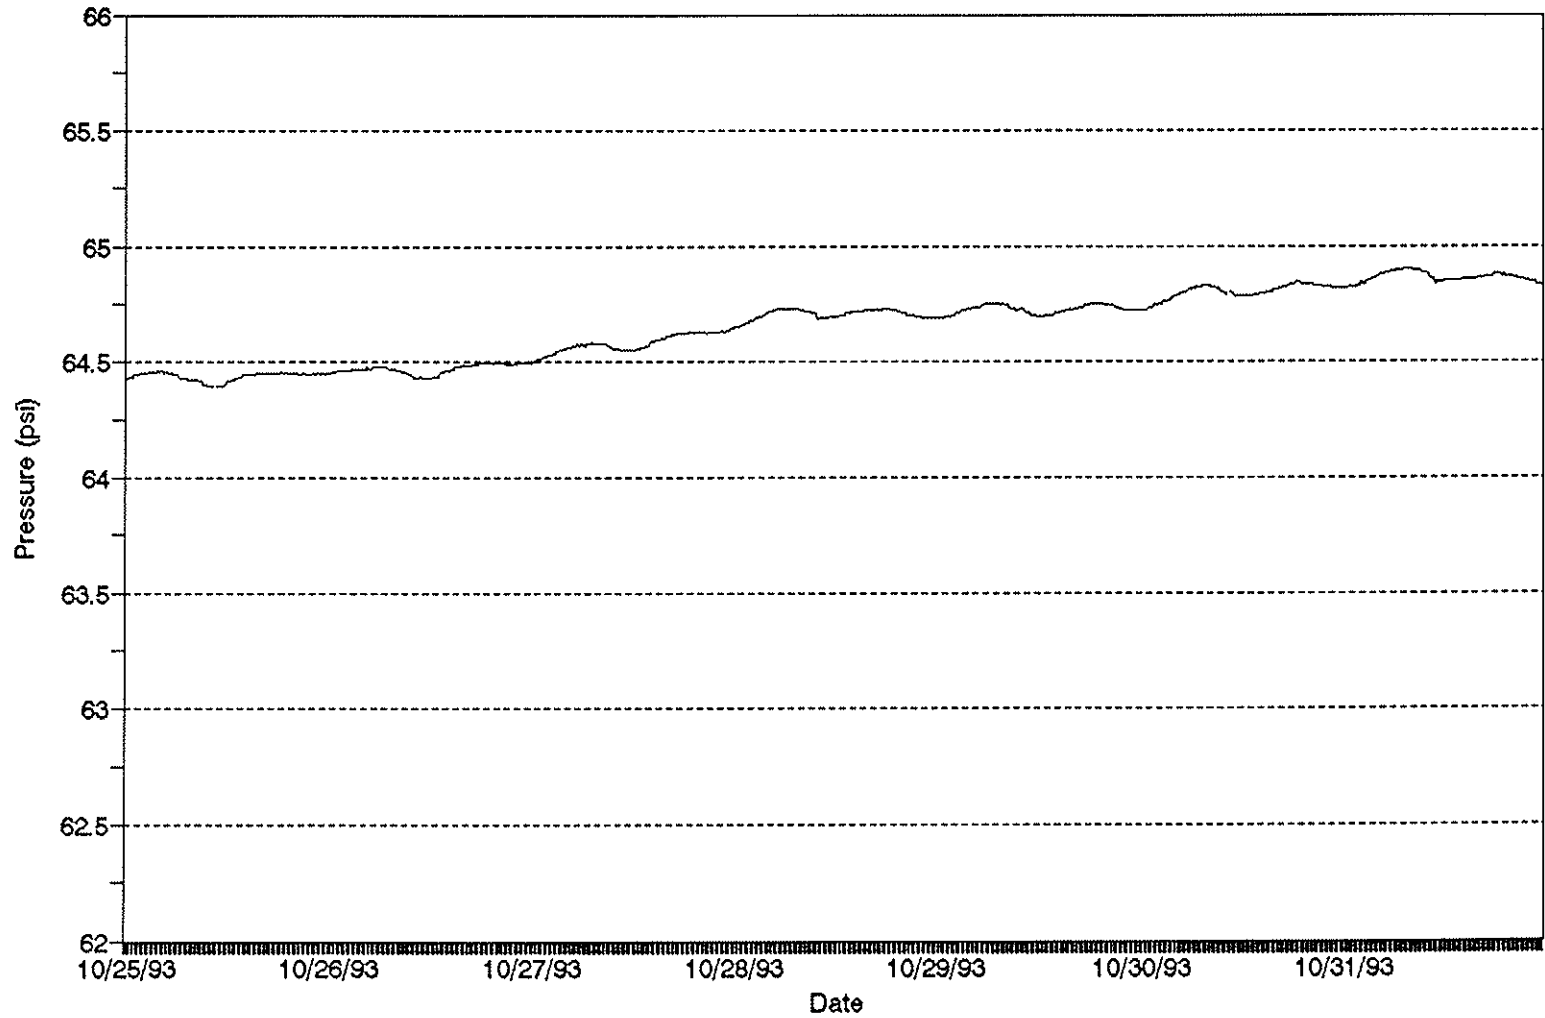

**Pueblo Valley Well 25-22a**  
Week Ending October 24, 1993

**Pueblo Valley Well 25-22a**  
Week Ending October 31, 1993

**Pueblo Valley Well 25-22a**  
Week Ending November 7, 1993

**Pueblo Valley Well 25-22a**  
Week Ending November 14, 1993

**Pueblo Valley Well 25-22a**  
Week Ending November 21, 1993

**Pueblo Valley Well 25-22a**  
Week Ending November 28, 1993

Instrumentation affected by sub-freezing temperatures between 11/24 and 11/27. Note readings returning to normal on the afternoons of 11/25 and 11/26.

**Pueblo Valley Well 25-22a**  
Week Ending December 5, 1993

**Pueblo Valley Well 25-22a**  
December 6 (24:00) - 10 (10:20), 1993