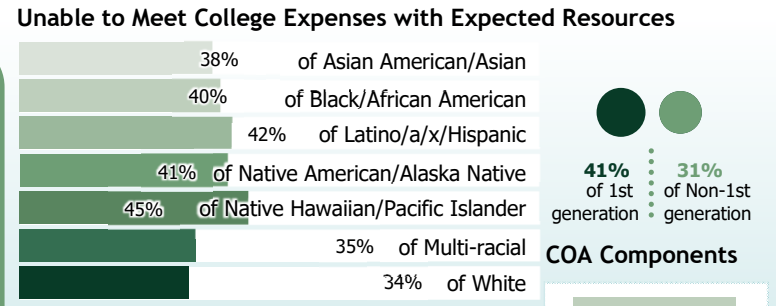

ENROLLMENT

60,398
Total students

Students of color are increasingly represented on campuses. Currently, nearly **33%** of higher education students identify as students of color.

AFFORDABILITY
FAFSA filers

36%

of students were unable to meet expenses with expected resources: family contributions, student earnings, and grant aid.

OUTCOMES
Credentialed-Seeking

53%

of new community college students complete an associate degree or certificate, or transfer to a university within 4 years