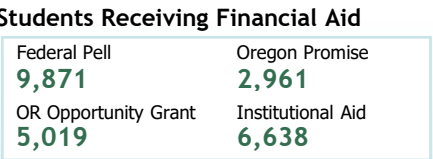

ENROLLMENT

60,398
Total students

Students of color are increasingly represented on campuses. Currently, nearly **33%** of higher education students identify as students of color.

AFFORDABILITY
FAFSA filers

36%

of students were unable to meet expenses with expected resources: family contributions, student earnings, and grant aid.

OUTCOMES
Credentialed-Seeking

53%

of new community college students complete an associate degree or certificate, or transfer to a university within 4 years