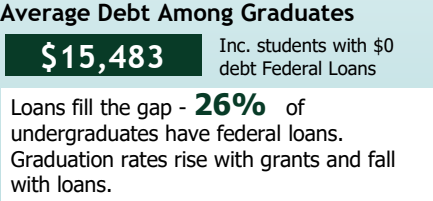

ENROLLMENT

60,398
Total students

Students of color are increasingly represented on campuses. Currently, nearly **33%** of higher education students identify as students of color.

AFFORDABILITY
FAFSA filers

36%

of students were unable to meet expenses with expected resources: family contributions, student earnings, and grant aid.

OUTCOMES
Credentialed-Seeking

53%

of new community college students complete an associate degree or certificate, or transfer to a university within 4 years