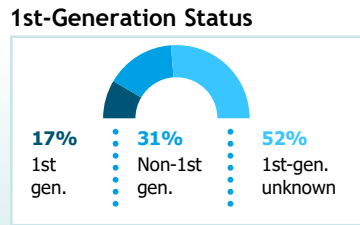

ENROLLMENT

60,398
Total students

Students of color are increasingly represented on campuses. Currently, nearly **33%** of higher education students identify as students of color.

AFFORDABILITY
FAFSA filers