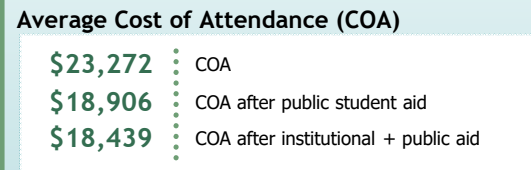

ENROLLMENT

60,398
Total students

Students of color are increasingly represented on campuses. Currently, nearly **33%** of higher education students identify as students of color.

AFFORDABILITY
FAFSA filers

36%

of students were unable to meet expenses with expected resources: family contributions, student earnings, and grant aid.

OUTCOMES
Credentialed-Seeking

53%

of new community college students complete an associate degree or certificate, or transfer to a university within 4 years