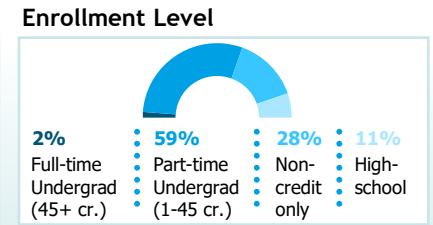

ENROLLMENT

60,398
Total students

Students of color are increasingly represented on campuses. Currently, nearly **33%** of higher education students identify as students of color.

AFFORDABILITY
FAFSA filers

36%

of students were unable to meet expenses with expected resources: family contributions, student earnings, and grant aid.

OUTCOMES
Credentialed-Seeking

53%

of new community college students complete an associate degree or certificate, or transfer to a university within 4 years