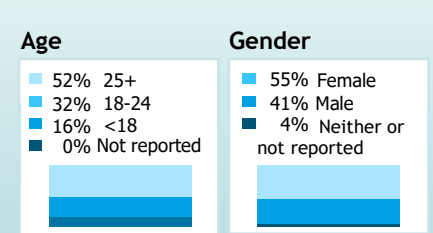

ENROLLMENT

60,398
Total students

Students of color are increasingly represented on campuses. Currently, nearly **33%** of higher education students identify as students of color.

AFFORDABILITY
FAFSA filers