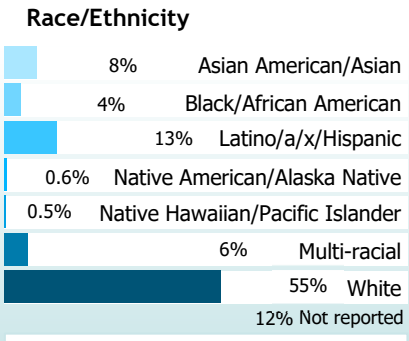

ENROLLMENT

60,398
Total students

Students of color are increasingly represented on campuses. Currently, nearly **33%** of higher education students identify as students of color.

AFFORDABILITY
FAFSA filers