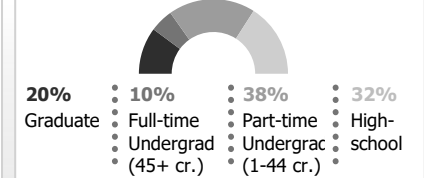

Enrollment Level