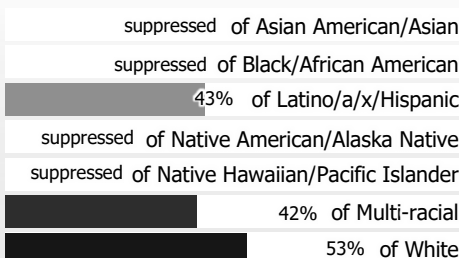

Completion Rates

Retention Rate

Bachelor's Completion Rate if continued to junior year

Graduation rates among all students have been increasing over time. However, rates can vary greatly for different groups.