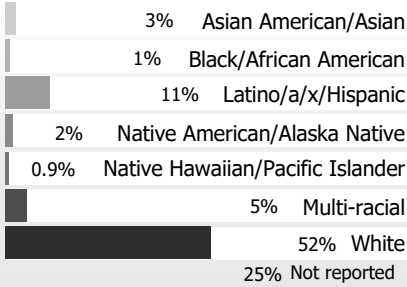

# OREGON HIGHER EDUCATION UNIVERSITIES SNAPSHOT

2021-22 Academic Year  
Southern Oregon University

## ENROLLMENT

**4,224**  
Oregon Undergraduates\*  
**7,023**  
Total students

### Race/Ethnicity

Students of color are increasingly represented on campuses. Currently, nearly **23%** of students identify as students of color.

\*Used as total students for all metrics except Primary Area of Instruction, which also includes graduate students.