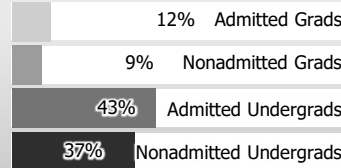

Primary Area of Instruction (most credits)