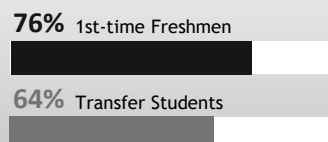

Retention Rate

Bachelor's Completion Rate if continued to junior year

Graduation rates among all students have been increasing over time. However, rates can vary greatly for different groups.