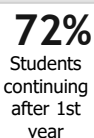

Retention Rate