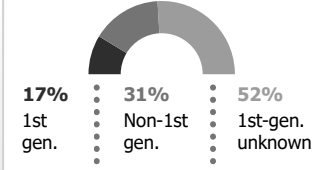

## ENROLLMENT

**4,224**  
Oregon Undergraduates\*  
**7,023**  
Total students

### Race/Ethnicity

Students of color are increasingly represented on campuses. Currently, nearly **23%** of students identify as students of color.

\*Used as total students for all metrics except Primary Area of Instruction, which also includes graduate students.

### 1st-Generation Status