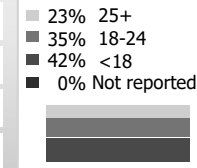

OREGON HIGHER EDUCATION UNIVERSITIES SNAPSHOT

2021-22 Academic Year
Southern Oregon University

ENROLLMENT

4,224
Oregon Undergraduates*
7,023
Total students

Race/Ethnicity

Students of color are increasingly represented on campuses. Currently, nearly **23%** of students identify as students of color.

*Used as total students for all metrics except Primary Area of Instruction, which also includes graduate students.

1st-Generation Status

Primary Area of Instruction (most credits)

Enrollment Level

Age

Gender

AFFORDABILITY

FAFSA filers

54%
of students were unable to meet expenses with expected resources: family contributions, student earnings, and grant aid

Unable to Meet College Expenses with Expected Resources

Students Receiving Financial Aid

Average Cost of Attendance (COA)

COA Components

Students Seeking Financial Aid

Longer Time to Completion Increases Cost

Average Debt Among Graduates

OUTCOMES

Credential-Seeking

51%
of 1st-time, full-time university freshmen complete a bachelor's degree within 6 years

Completion Rates

Retention Rate

Bachelor's Completion Rate if continued to junior year

Graduation rates among all students have been increasing over time. However, rates can vary greatly for different groups.

Annual Earnings from Oregon Employment

Number of Students Completing

For institution snapshots, visit www.oregon.gov/highered/research/Pages/snapshots.aspx. See back of this document for data notes and definitions. Created by HECC Office of Research and Data in April 2018. Data in this version published 9/18/2023. Suggested citation: Oregon Higher Education Coordinating Commission. (2023). Statewide Higher Education Snapshots. Salem: Oregon.