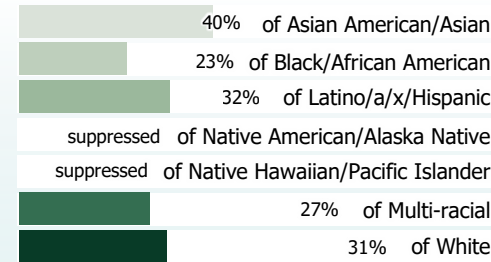

OREGON HIGHER EDUCATION UNIVERSITIES SNAPSHOT

2021-22 Academic Year
Western Oregon University

ENROLLMENT

5,038
Oregon Undergraduates*

6,448
Total students

Race/Ethnicity

Students of color are increasingly represented on campuses. Currently, nearly **35%** of students identify as students of color.

*Used as total students for all metrics except Primary Area of Instruction, which also includes graduate students.

1st-Generation Status

Primary Area of Instruction (most credits)

Enrollment Level

Age

Gender

AFFORDABILITY

FAFSA filers

\$

31%

of students were unable to meet expenses with expected resources: family contributions, student earnings, and grant aid

Unable to Meet College Expenses with Expected Resources