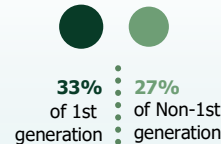

OREGON HIGHER EDUCATION UNIVERSITIES SNAPSHOT

2021-22 Academic Year
Western Oregon University

ENROLLMENT

5,038
Oregon Undergraduates*

6,448
Total students

Race/Ethnicity

Students of color are increasingly represented on campuses. Currently, nearly **35%** of students identify as students of color.

*Used as total students for all metrics except Primary Area of Instruction, which also includes graduate students.

1st-Generation Status

Primary Area of Instruction (most credits)

Enrollment Level

Age

Gender

AFFORDABILITY

FAFSA filers

\$

31%

of students were unable to meet expenses with expected resources: family contributions, student earnings, and grant aid

Unable to Meet College Expenses with Expected Resources

Students Receiving Financial Aid

Students Seeking Financial Aid

Average Cost of Attendance (COA)

COA Components

Average Debt Among Graduates

Longer Time to Completion Increases Cost

OUTCOMES

Credential-Seeking