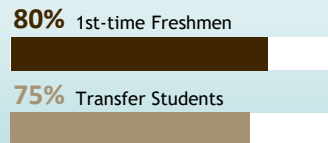

AFFORDABILITY

FAFSA filers

\$

31%

of students were unable to meet expenses with expected resources: family contributions, student earnings, and grant aid

Unable to Meet College Expenses with Expected Resources

Students Receiving Financial Aid

Students Seeking Financial Aid

Average Cost of Attendance (COA)

COA Components

Average Debt Among Graduates

Longer Time to Completion Increases Cost

OUTCOMES

Credential-Seeking

55%

of 1st-time, full-time university freshmen complete a bachelor's degree within 6 years

Completion Rates

Retention Rate

Bachelor's Completion Rate if continued to junior year

Graduation rates among all students have been increasing over time. However, rates can vary greatly for different groups.