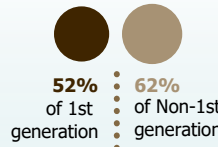

OREGON HIGHER EDUCATION UNIVERSITIES SNAPSHOT

2021-22 Academic Year
Western Oregon University

ENROLLMENT

5,038
Oregon Undergraduates*

6,448
Total students

Race/Ethnicity

Students of color are increasingly represented on campuses. Currently, nearly **35%** of students identify as students of color.

AFFORDABILITY

FAFSA filers

\$

31%

of students were unable to meet expenses with expected resources: family contributions, student earnings, and grant aid

Unable to Meet College Expenses with Expected Resources

Students Receiving Financial Aid

Students Seeking Financial Aid

Average Cost of Attendance (COA)

COA Components

Average Debt Among Graduates

Longer Time to Completion Increases Cost

OUTCOMES

Credential-Seeking

55%

of 1st-time, full-time university freshmen complete a bachelor's degree within 6 years

Completion Rates

Retention Rate

Bachelor's Completion Rate if continued to junior year

Graduation rates among all students have been increasing over time. However, rates can vary greatly for different groups.