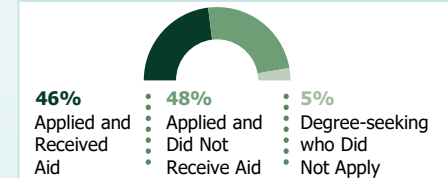

OREGON HIGHER EDUCATION UNIVERSITIES SNAPSHOT

2021-22 Academic Year
Western Oregon University

ENROLLMENT

5,038
Oregon Undergraduates*

6,448
Total students

Race/Ethnicity

Students of color are increasingly represented on campuses. Currently, nearly **35%** of students identify as students of color.

AFFORDABILITY

FAFSA filers

\$

31%

of students were unable to meet expenses with expected resources: family contributions, student earnings, and grant aid

Unable to Meet College Expenses with Expected Resources

Students Receiving Financial Aid

Students Seeking Financial Aid

Average Cost of Attendance (COA)

COA Components

Average Debt Among Graduates

Longer Time to Completion Increases Cost

OUTCOMES

Credential-Seeking