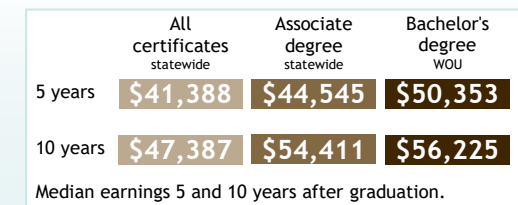

Annual Earnings from Oregon Employment