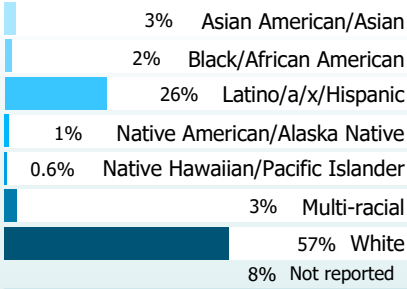

OREGON HIGHER EDUCATION UNIVERSITIES SNAPSHOT

2021-22 Academic Year
Western Oregon University

ENROLLMENT

5,038
Oregon Undergraduates*

6,448
Total students

Race/Ethnicity

Students of color are increasingly represented on campuses. Currently, nearly **35%** of students identify as students of color.

*Used as total students for all metrics except Primary Area of Instruction, which also includes graduate students.

1st-Generation Status

Primary Area of Instruction (most credits)

Enrollment Level

Age

Gender