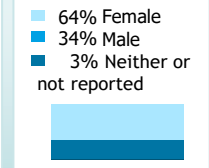

OREGON HIGHER EDUCATION UNIVERSITIES SNAPSHOT

2021-22 Academic Year
Western Oregon University

ENROLLMENT

5,038
Oregon Undergraduates*

6,448
Total students

Race/Ethnicity

Students of color are increasingly represented on campuses. Currently, nearly **35%** of students identify as students of color.

*Used as total students for all metrics except Primary Area of Instruction, which also includes graduate students.

1st-Generation Status

Primary Area of Instruction (most credits)

Enrollment Level

Age

Gender

AFFORDABILITY

FAFSA filers

\$

31%

of students were unable to meet expenses with expected resources: family contributions, student earnings, and grant aid

Unable to Meet College Expenses with Expected Resources