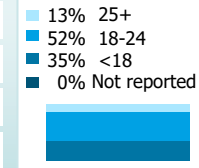

OREGON HIGHER EDUCATION UNIVERSITIES SNAPSHOT

2021-22 Academic Year
Western Oregon University

ENROLLMENT

5,038
Oregon Undergraduates*

6,448
Total students

Race/Ethnicity

Students of color are increasingly represented on campuses. Currently, nearly **35%** of students identify as students of color.

*Used as total students for all metrics except Primary Area of Instruction, which also includes graduate students.

1st-Generation Status

Primary Area of Instruction (most credits)

Enrollment Level

Age

Gender

AFFORDABILITY

FAFSA filers

\$

31%

of students were unable to meet expenses with expected resources: family contributions, student earnings, and grant aid

Unable to Meet College Expenses with Expected Resources

Students Receiving Financial Aid

Students Seeking Financial Aid

Average Cost of Attendance (COA)

COA Components

Average Debt Among Graduates

Longer Time to Completion Increases Cost

OUTCOMES

Credential-Seeking