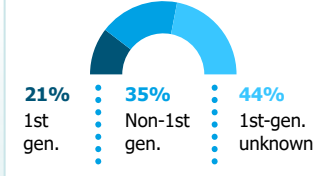

OREGON HIGHER EDUCATION UNIVERSITIES SNAPSHOT

2021-22 Academic Year
Western Oregon University

ENROLLMENT

5,038
Oregon Undergraduates*

6,448
Total students

Race/Ethnicity

Students of color are increasingly represented on campuses. Currently, nearly **35%** of students identify as students of color.

*Used as total students for all metrics except Primary Area of Instruction, which also includes graduate students.

1st-Generation Status

Primary Area of Instruction (most credits)

Enrollment Level

Age

Gender