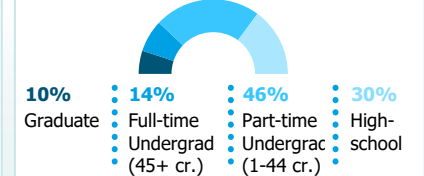

OREGON HIGHER EDUCATION UNIVERSITIES SNAPSHOT

2021-22 Academic Year
Western Oregon University

ENROLLMENT

5,038
Oregon Undergraduates*

6,448
Total students

Race/Ethnicity

Students of color are increasingly represented on campuses. Currently, nearly **35%** of students identify as students of color.

*Used as total students for all metrics except Primary Area of Instruction, which also includes graduate students.

1st-Generation Status

Primary Area of Instruction (most credits)

Enrollment Level

Age

Gender

AFFORDABILITY

FAFSA filers

\$

31%

of students were unable to meet expenses with expected resources: family contributions, student earnings, and grant aid

Unable to Meet College Expenses with Expected Resources