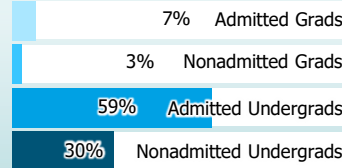

OREGON HIGHER EDUCATION UNIVERSITIES SNAPSHOT

2021-22 Academic Year
Western Oregon University

ENROLLMENT

5,038
Oregon Undergraduates*

6,448
Total students

Race/Ethnicity

Students of color are increasingly represented on campuses. Currently, nearly **35%** of students identify as students of color.

*Used as total students for all metrics except Primary Area of Instruction, which also includes graduate students.

1st-Generation Status

Primary Area of Instruction (most credits)

Enrollment Level

Age

Gender