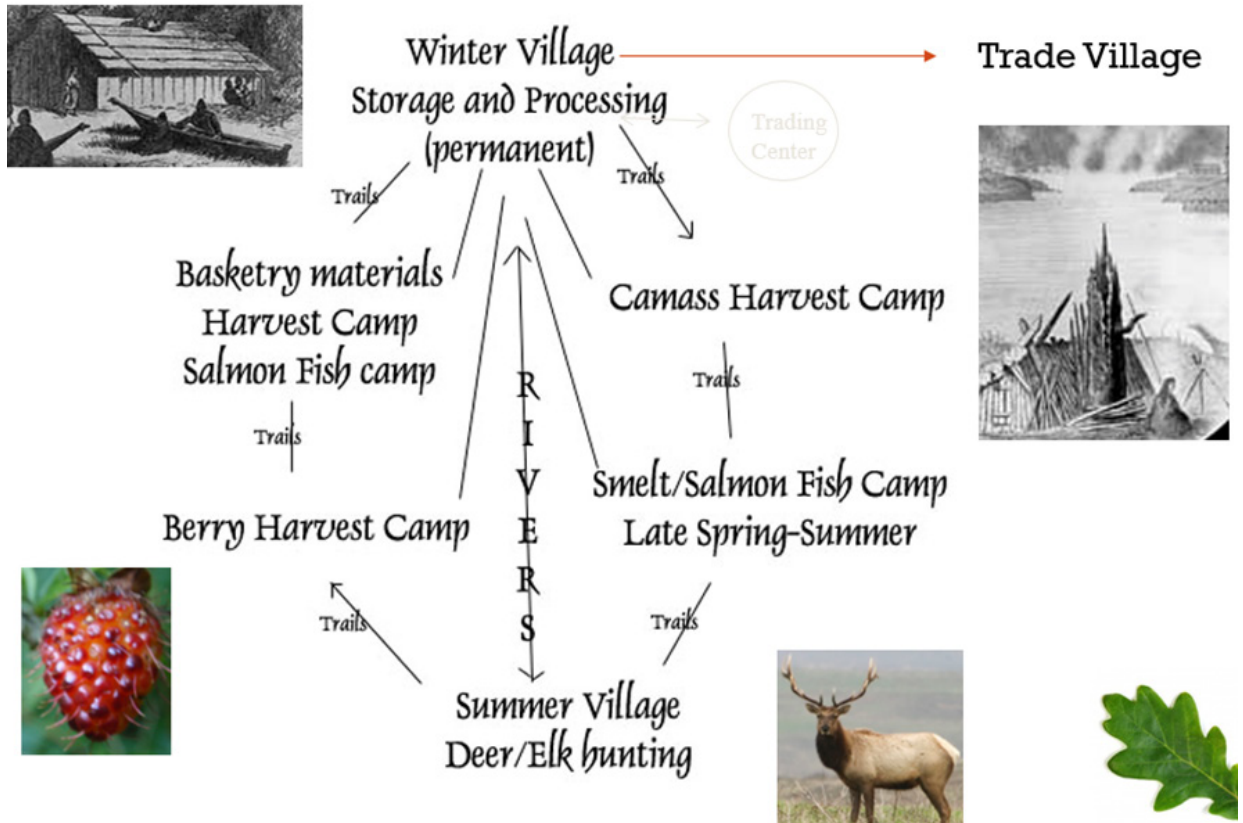

Seasonal Rounds

<https://ndnhistoryresearch.com/2016/11/08/kalapuyans-seasonal-lifeways-tek-anthropocene/>

KALAPUYAN SEASONAL ROUND

Seasonal Rounds *(Continued)*

1. What ecoregion do the Kalapuya live in?
2. What are the biotic and abiotic components of the ecoregion?
3. What would I see if I were dropped in the middle of each ecoregion?
4. What would I eat?
5. Based on the landforms in my ecoregion and my position in the state, what climate might I expect for this area?