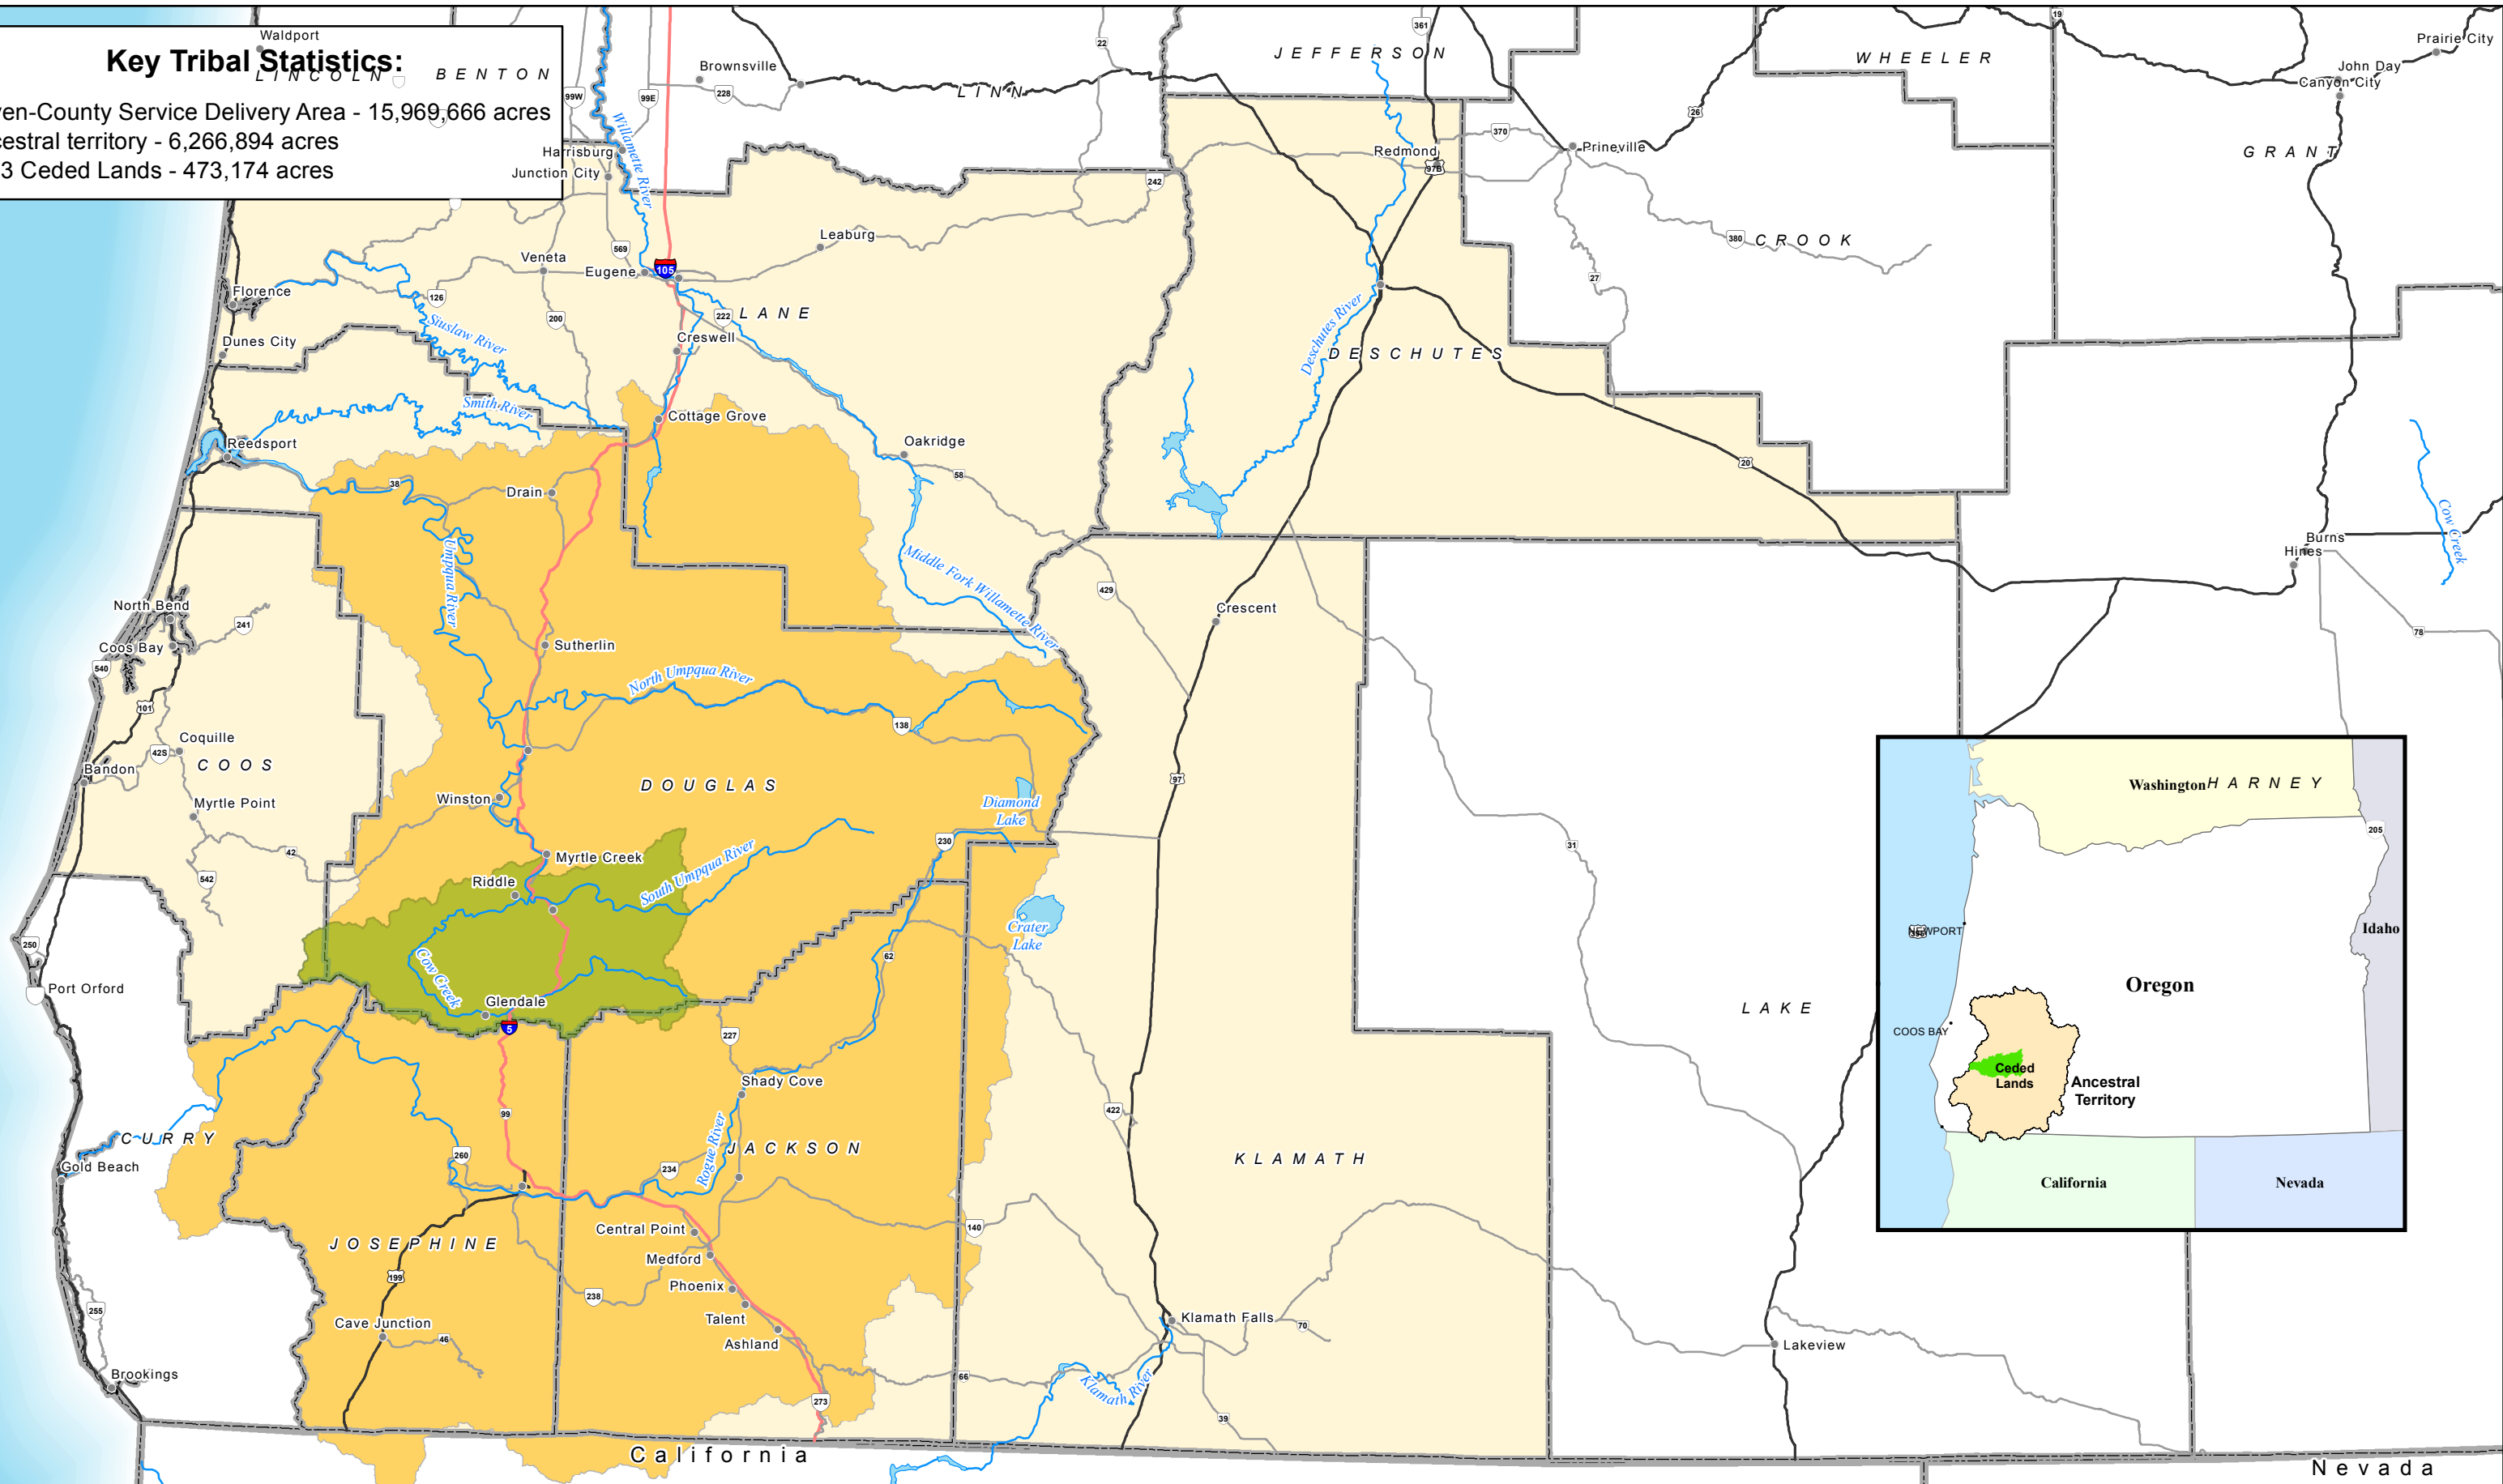

Key Tribal Statistics:

Seven-County Service Delivery Area - 15,969,666 acres
 Ancestral territory - 6,266,894 acres
 1853 Ceded Lands - 473,174 acres

Cow Creek Umpqua Tribe Ancestral Territory

- Ancestral Territory
- Seven-County Service Delivery Area
- Counties
- 1853 Ceded Lands