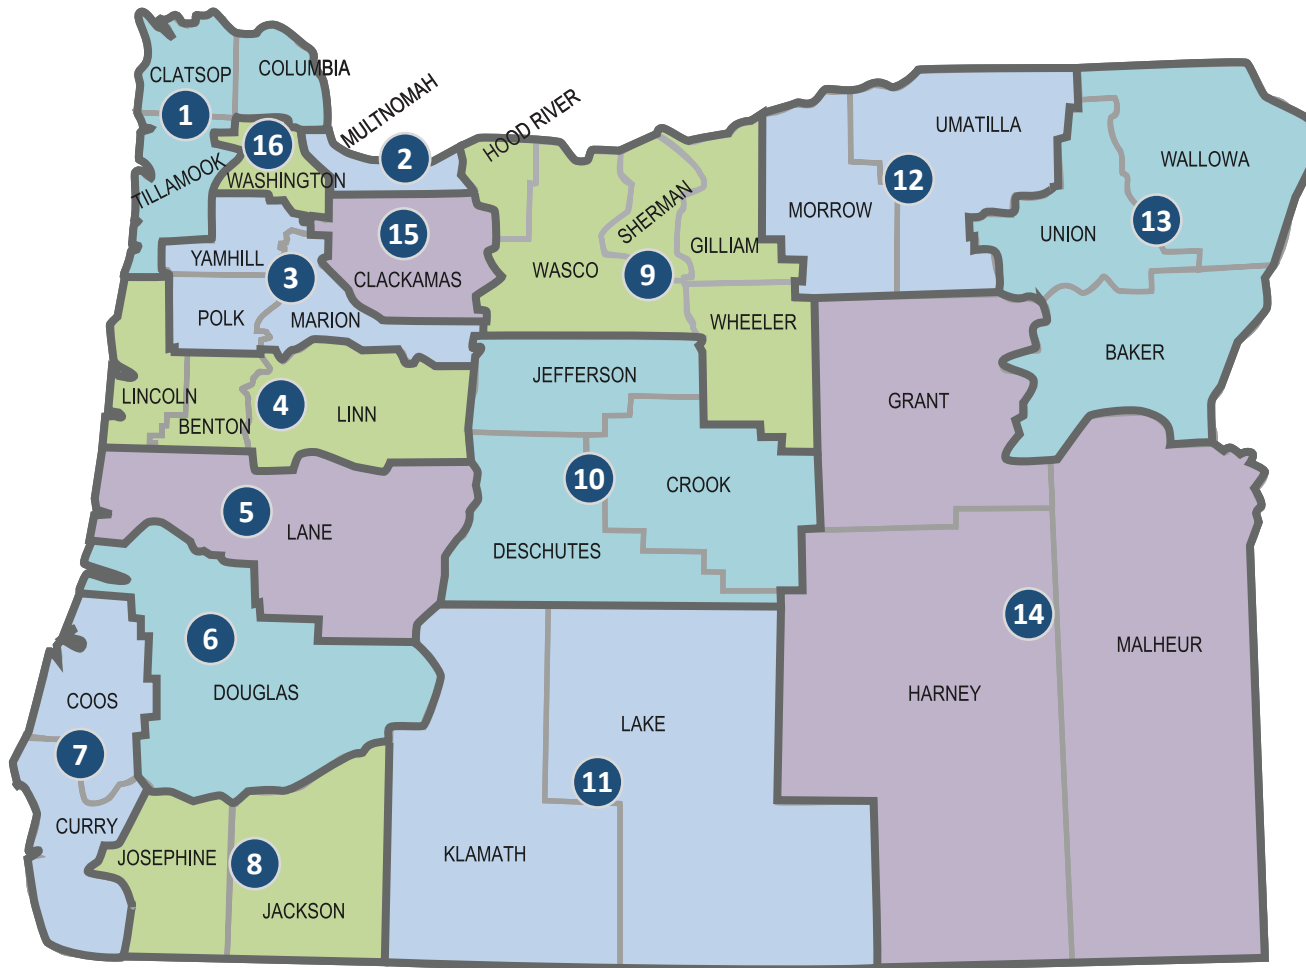

Oregon Department of Human Services Districts Map

- District 1: Clatsop, Columbia, Tillamook
- District 2: Multnomah
- District 3: Marion, Polk, Yamhill
- District 4: Benton, Lincoln, Linn
- District 5: Lane
- District 6: Douglas
- District 7: Coos, Curry
- District 8: Jackson, Josephine
- District 9: Gilliam, Sherman, Wasco, Wheeler
- District 10: Crook, Deschutes, Jefferson
- District 11: Klamath, Lake
- District 12: Morrow, Umatilla
- District 13: Baker, Union, Wallowa
- District 14: Grant, Harney, Malheur
- District 15: Clackamas
- District 16: Washington