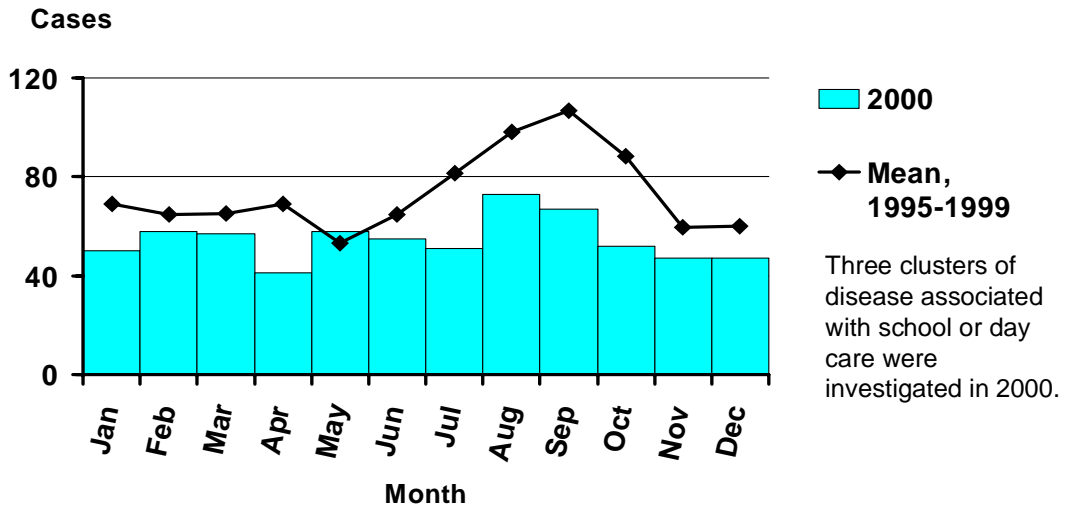

Giardiasis by Year Oregon, 1991-2000

Giardiasis by Onset Month Oregon, 2000

Incidence of Giardiasis by Age and Sex Oregon, 2000

Incidence of Giardiasis Oregon vs. Nationwide 1991-2000

Incidence of Giardiasis by County Oregon, 2000