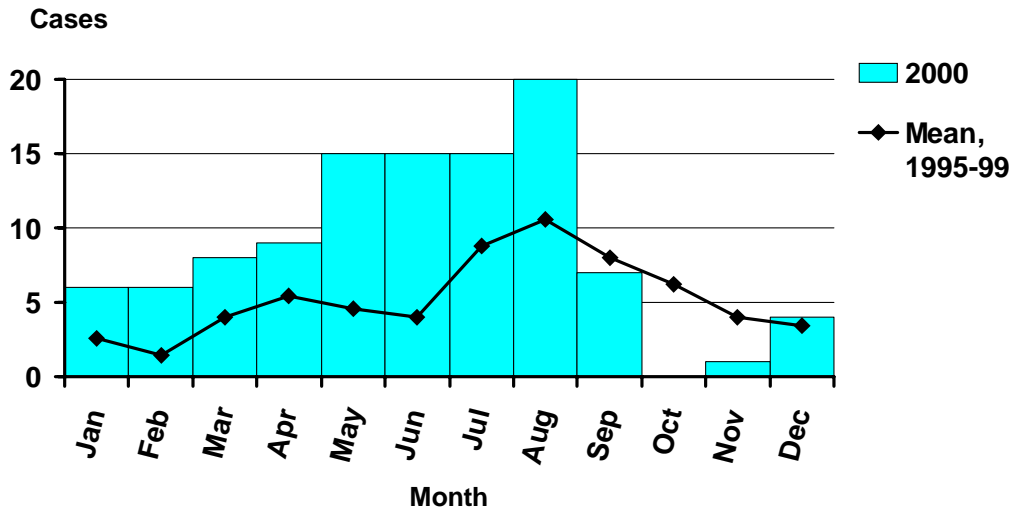

Pertussis by Year Oregon, 1991-2000

Pertussis by Onset Month Oregon, 2000

Incidence of Pertussis by Age and Sex Oregon, 2000

Incidence of Pertussis Oregon vs. Nationwide 1991-2000

Incidence of Pertussis by County Oregon, 2000