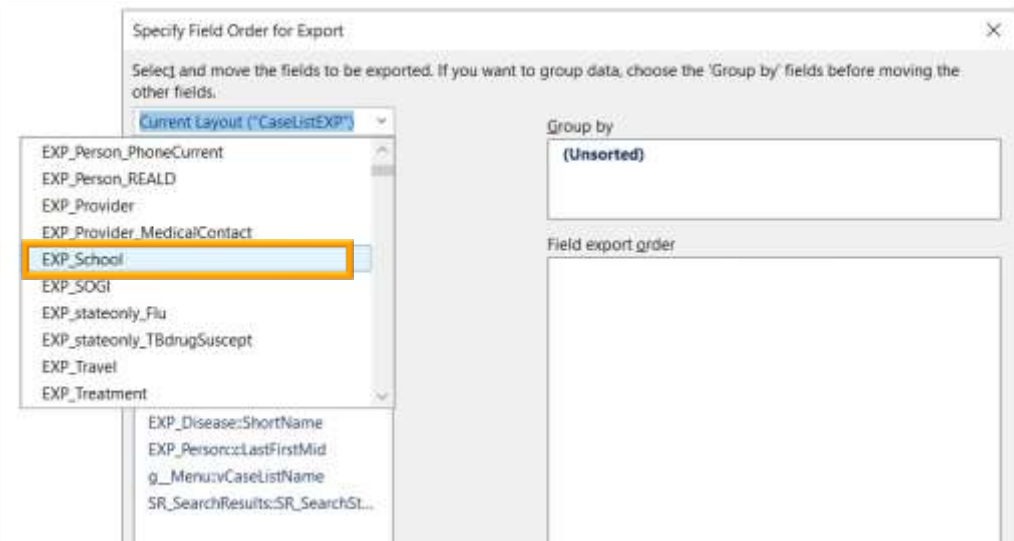

School Information Now Available For Export

The table to download school information is now available for export.

- The export table is called “EXP_School”