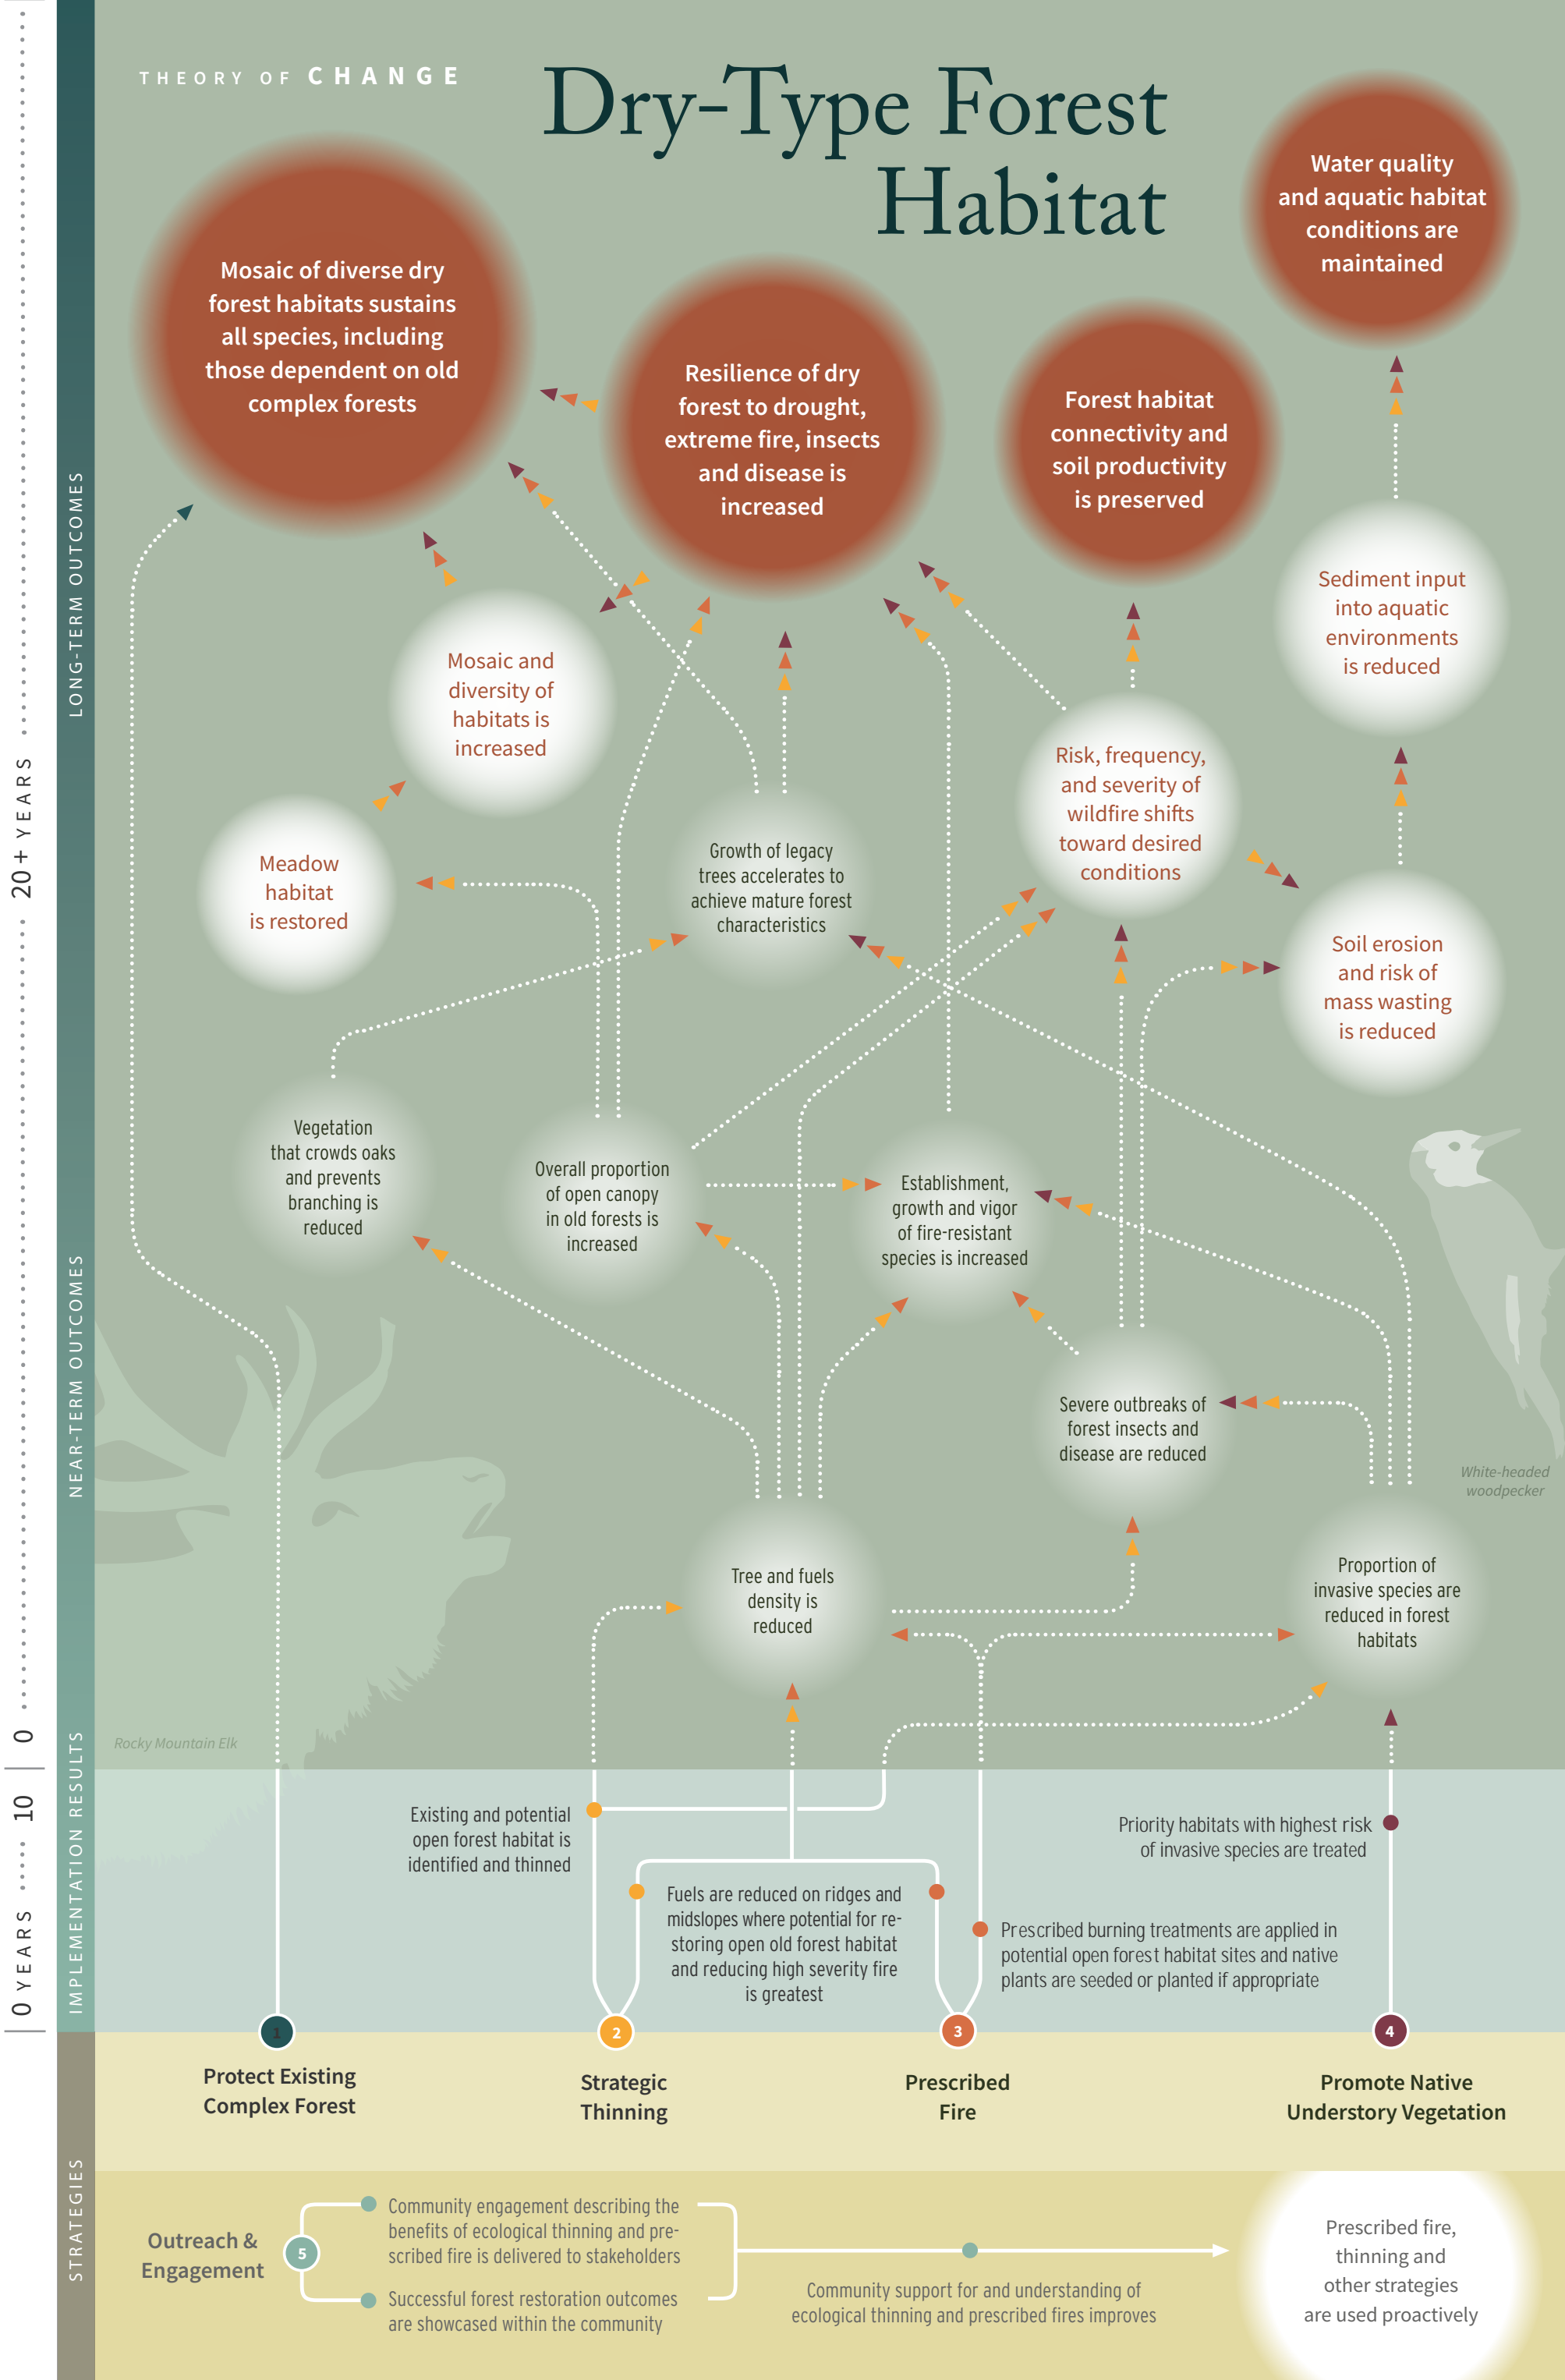

Dry-Type Forest Habitat

This graphic was developed by **Bonneville Environmental Foundation** to support **OWEB's Focused Investment Partnerships** grant program, June 2019.