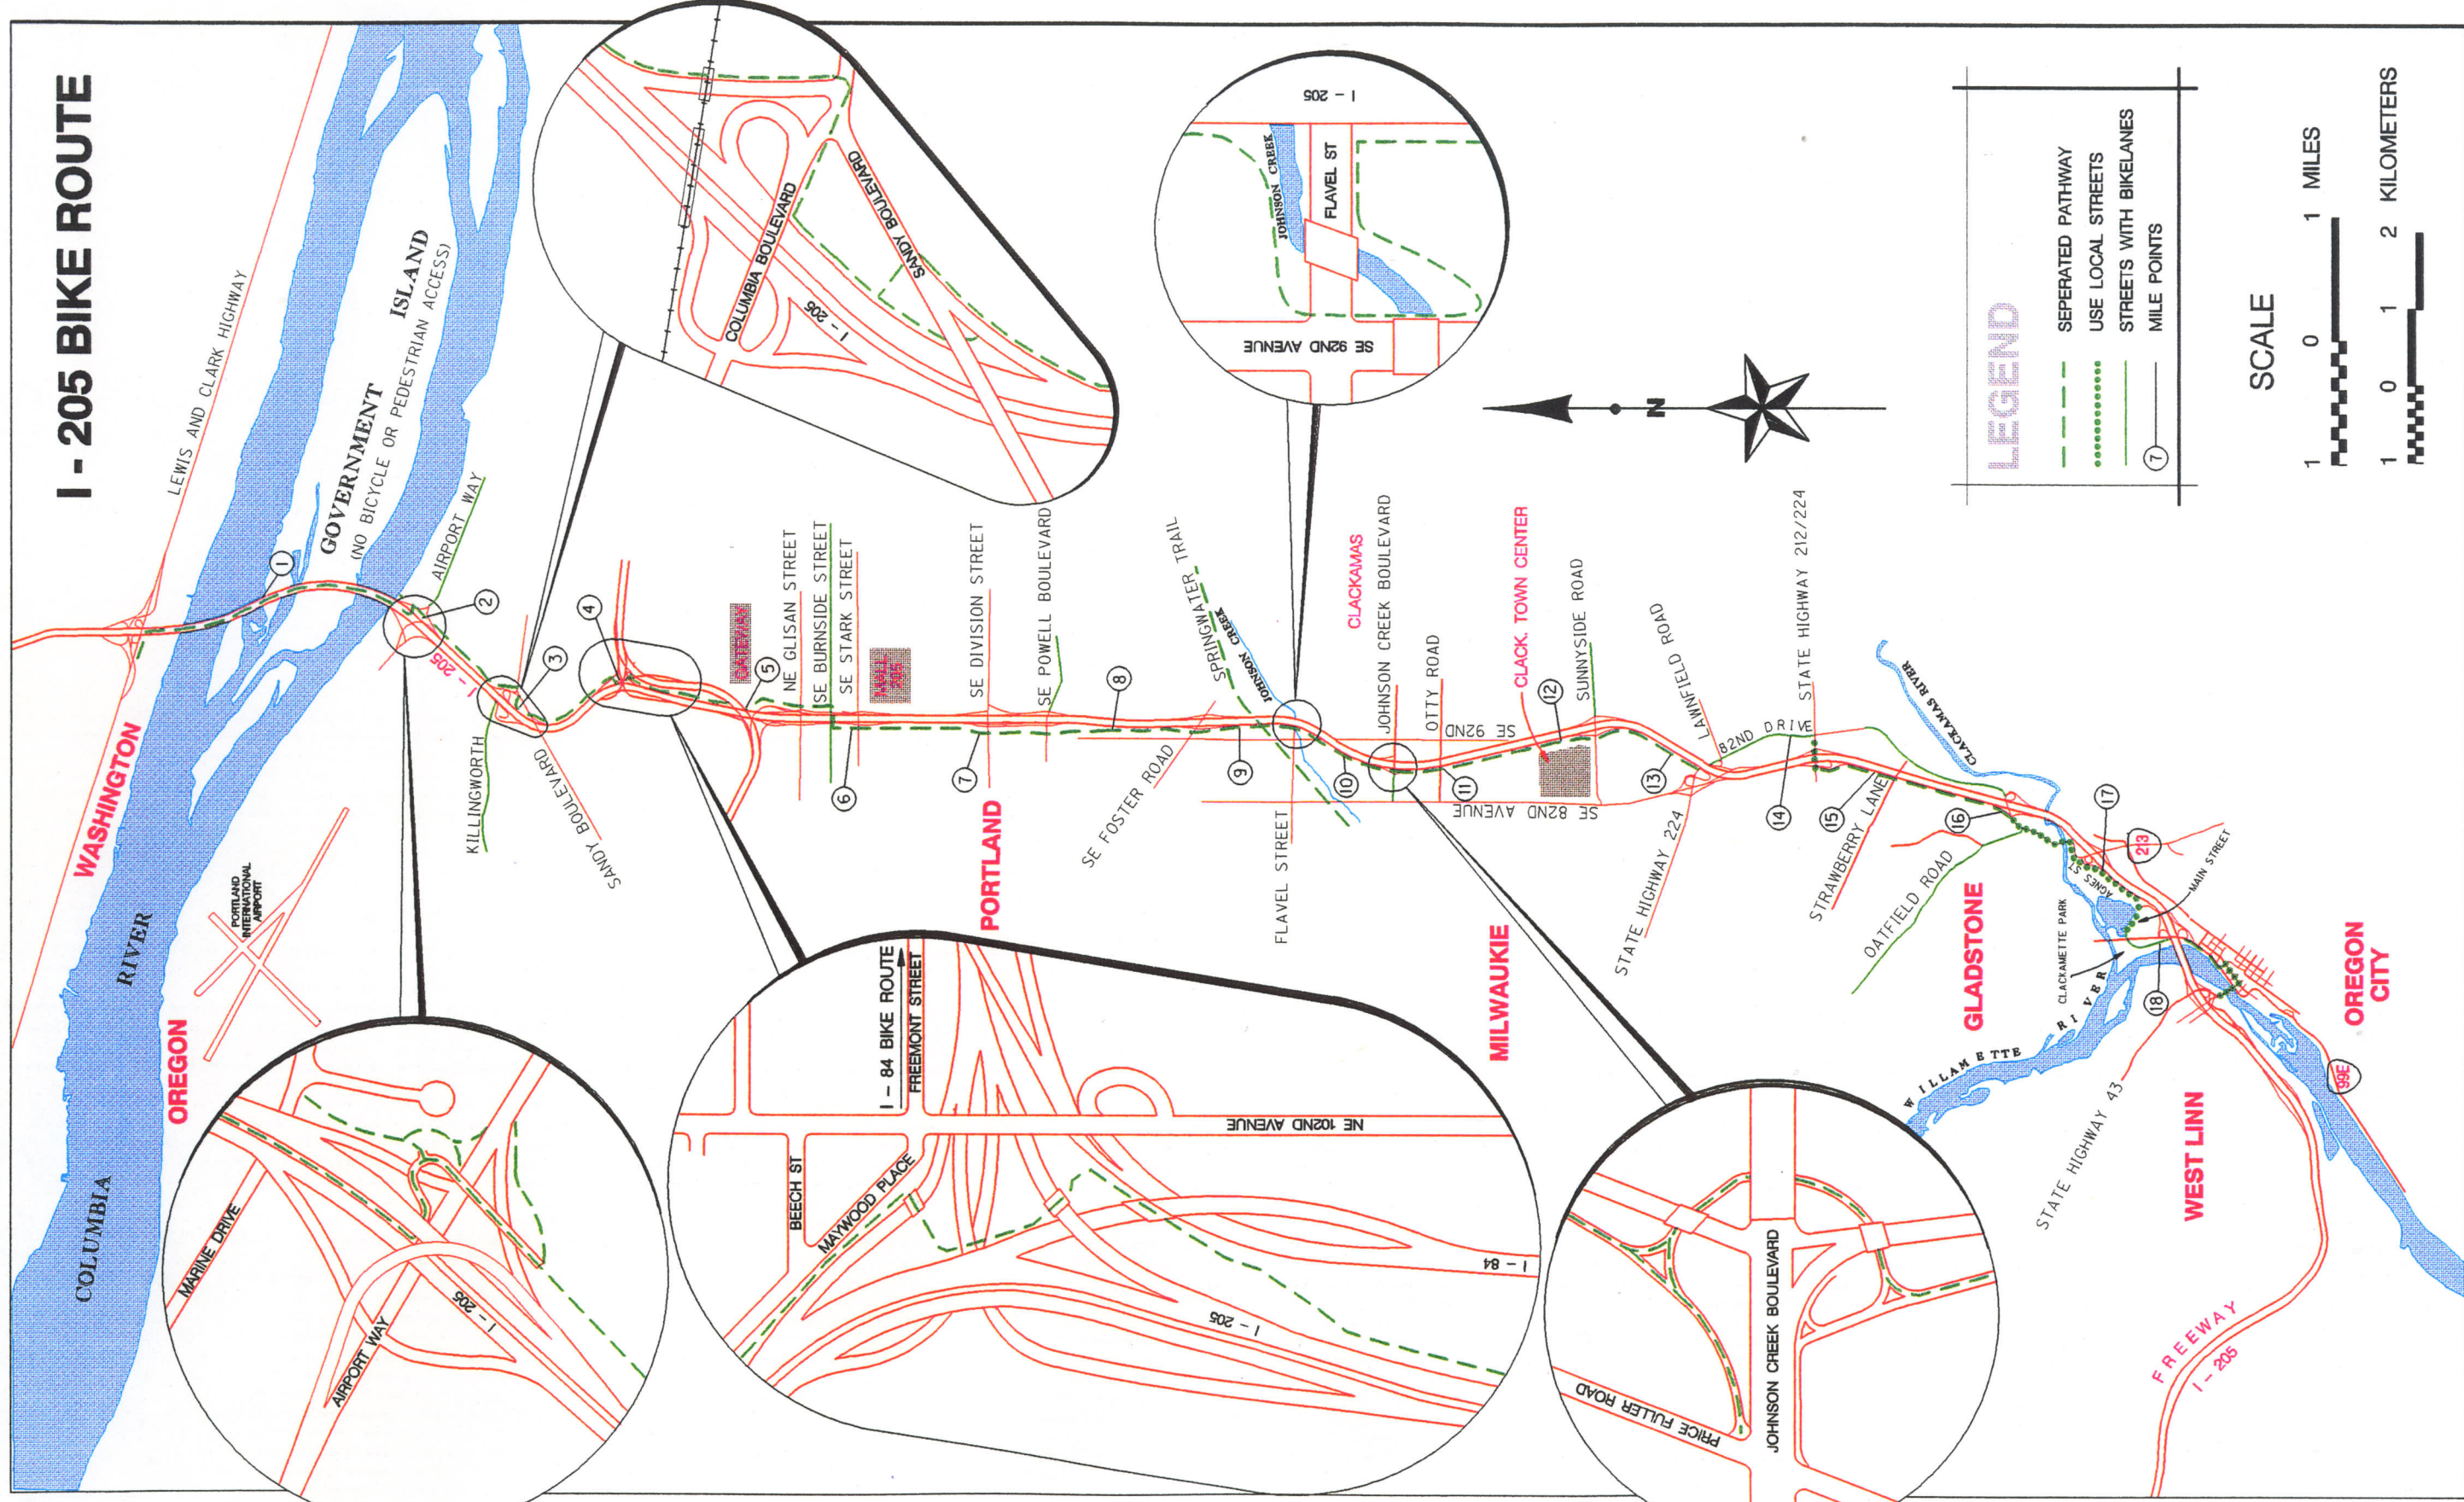

I - 205 BIKE ROUTE

LEGEND

- SEPERATED PATHWAY
- USE LOCAL STREETS
- STREETS WITH BIKELANES
- MILE POINTS

SCALE

1 0 1 MILES

1 0 1 2 KILOMETERS