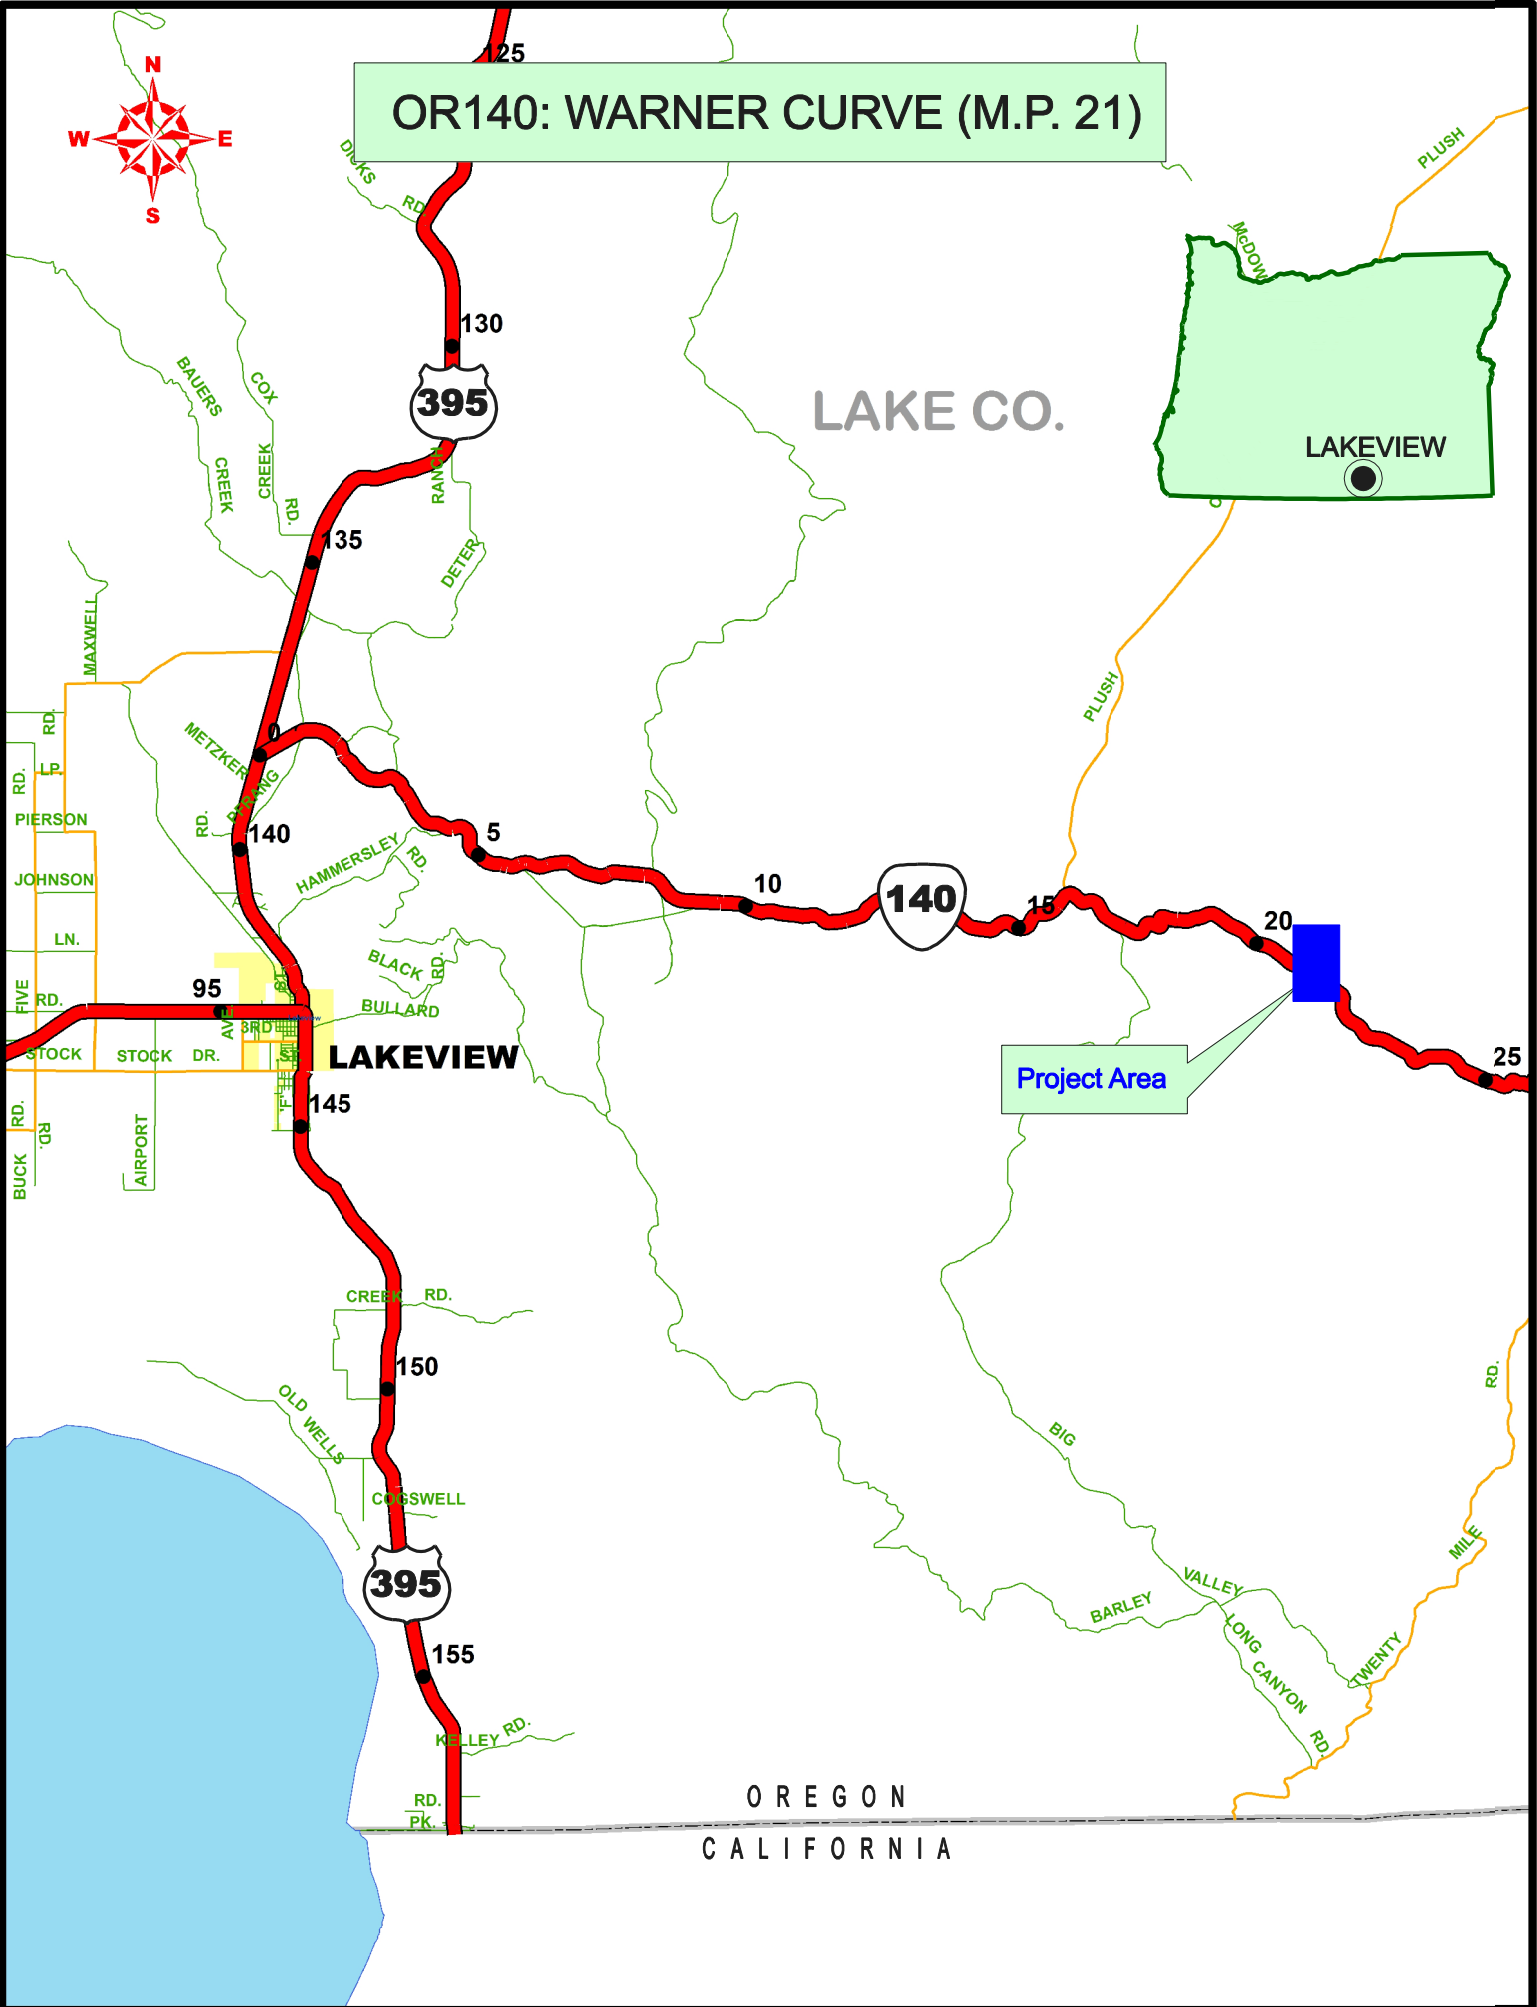

OR140: WARNER CURVE (M.P. 21)

LAKE CO.

LAKEVIEW

LAKEVIEW

Project Area

OREGON
CALIFORNIA