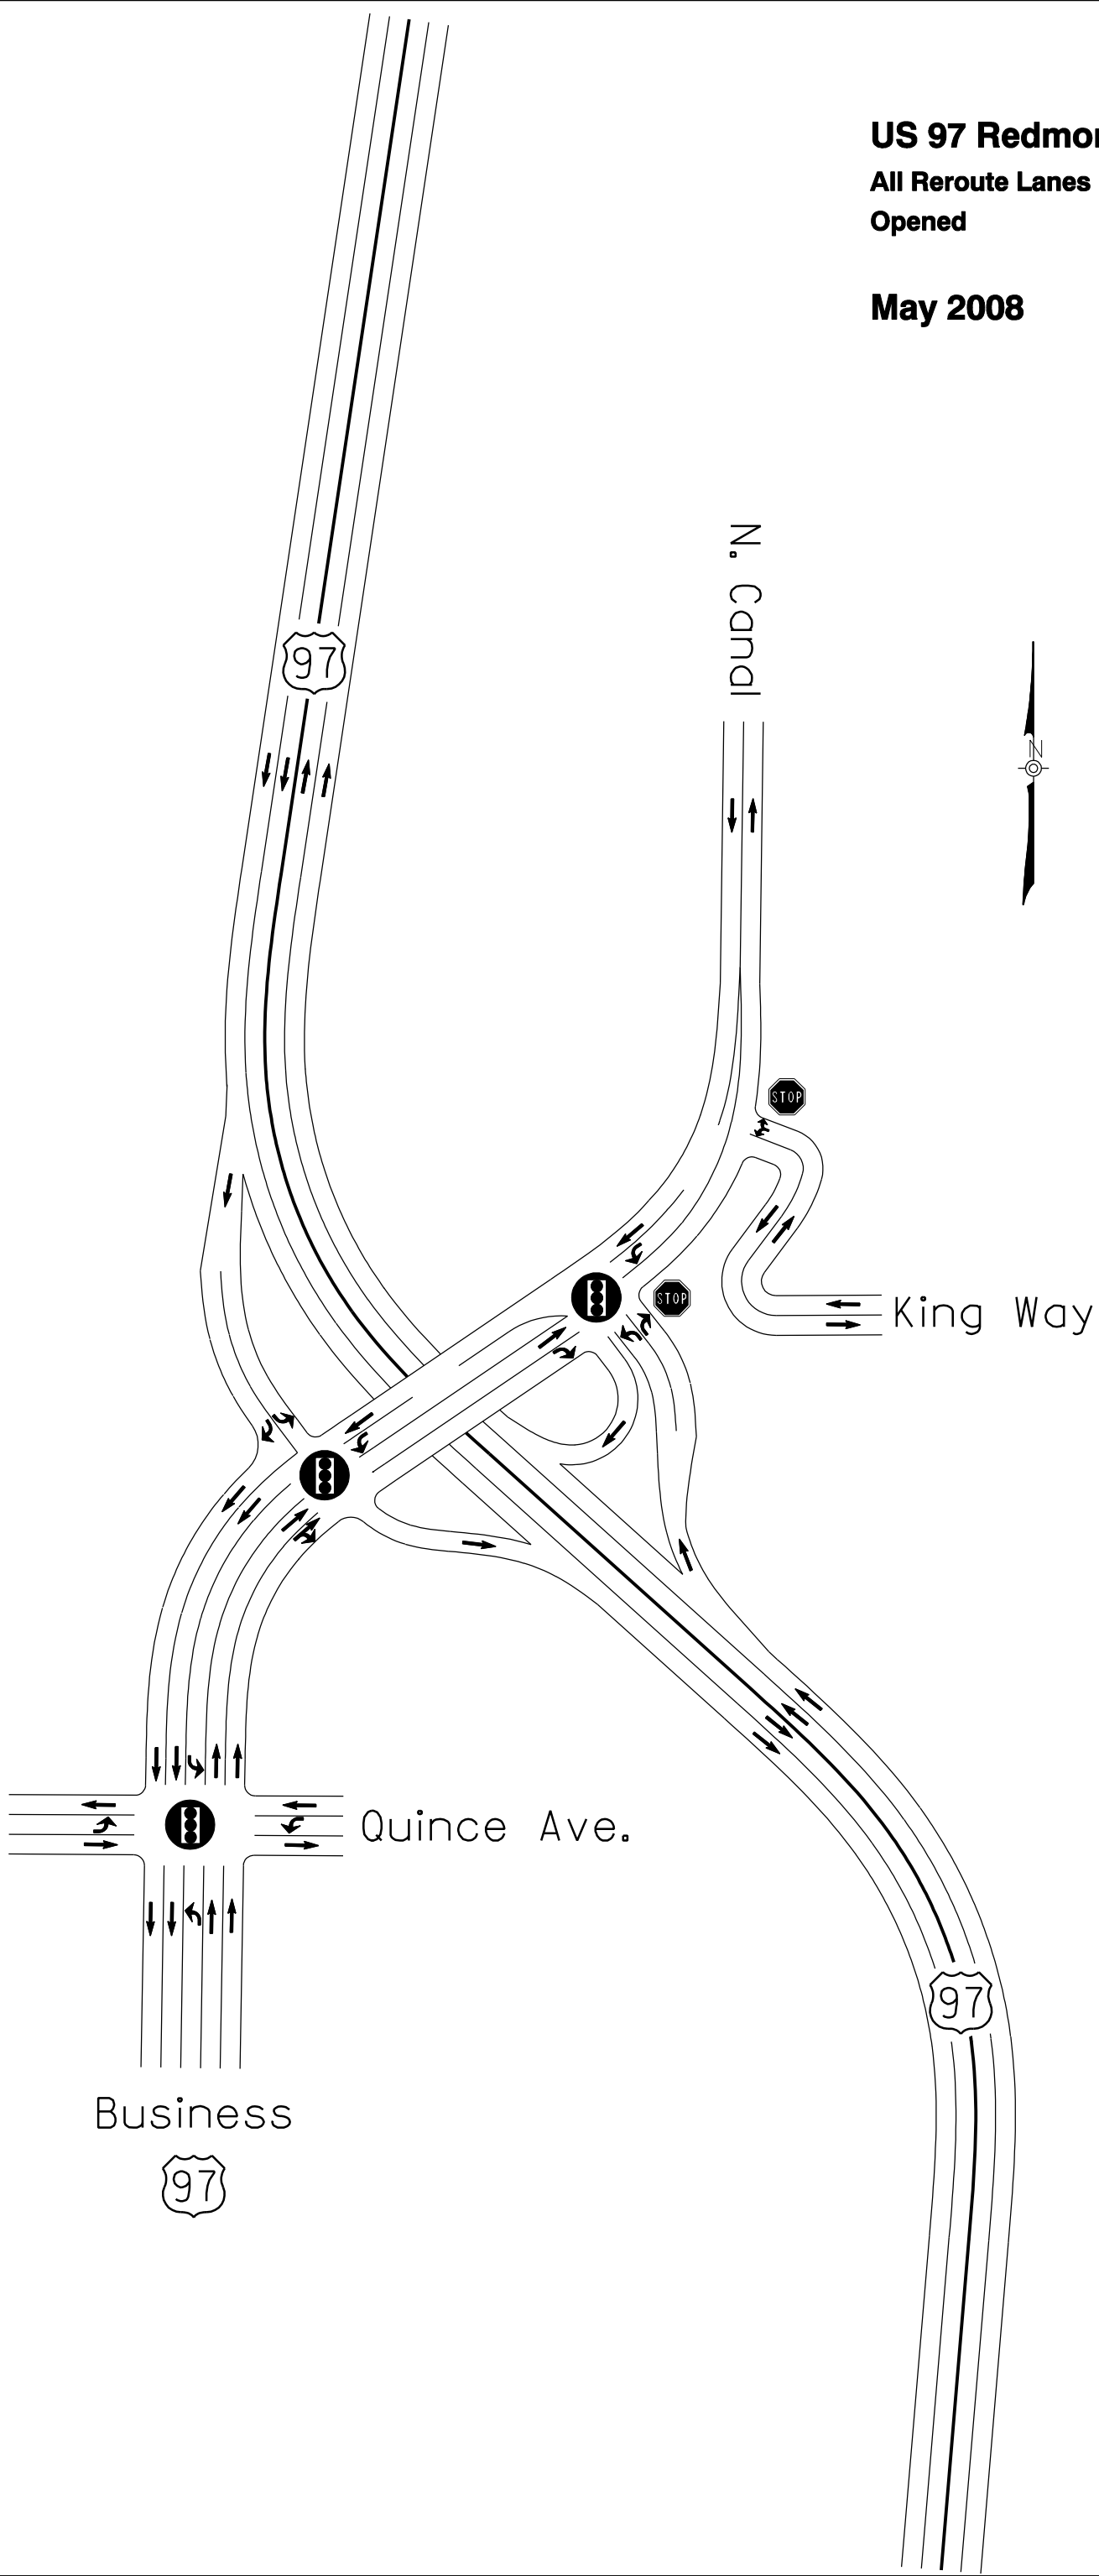

US 97 Redmond Reroute
All Reroute Lanes
Opened

May 2008

US 97 Redmond Reroute

All Reroute Lanes
Opened

May 2008