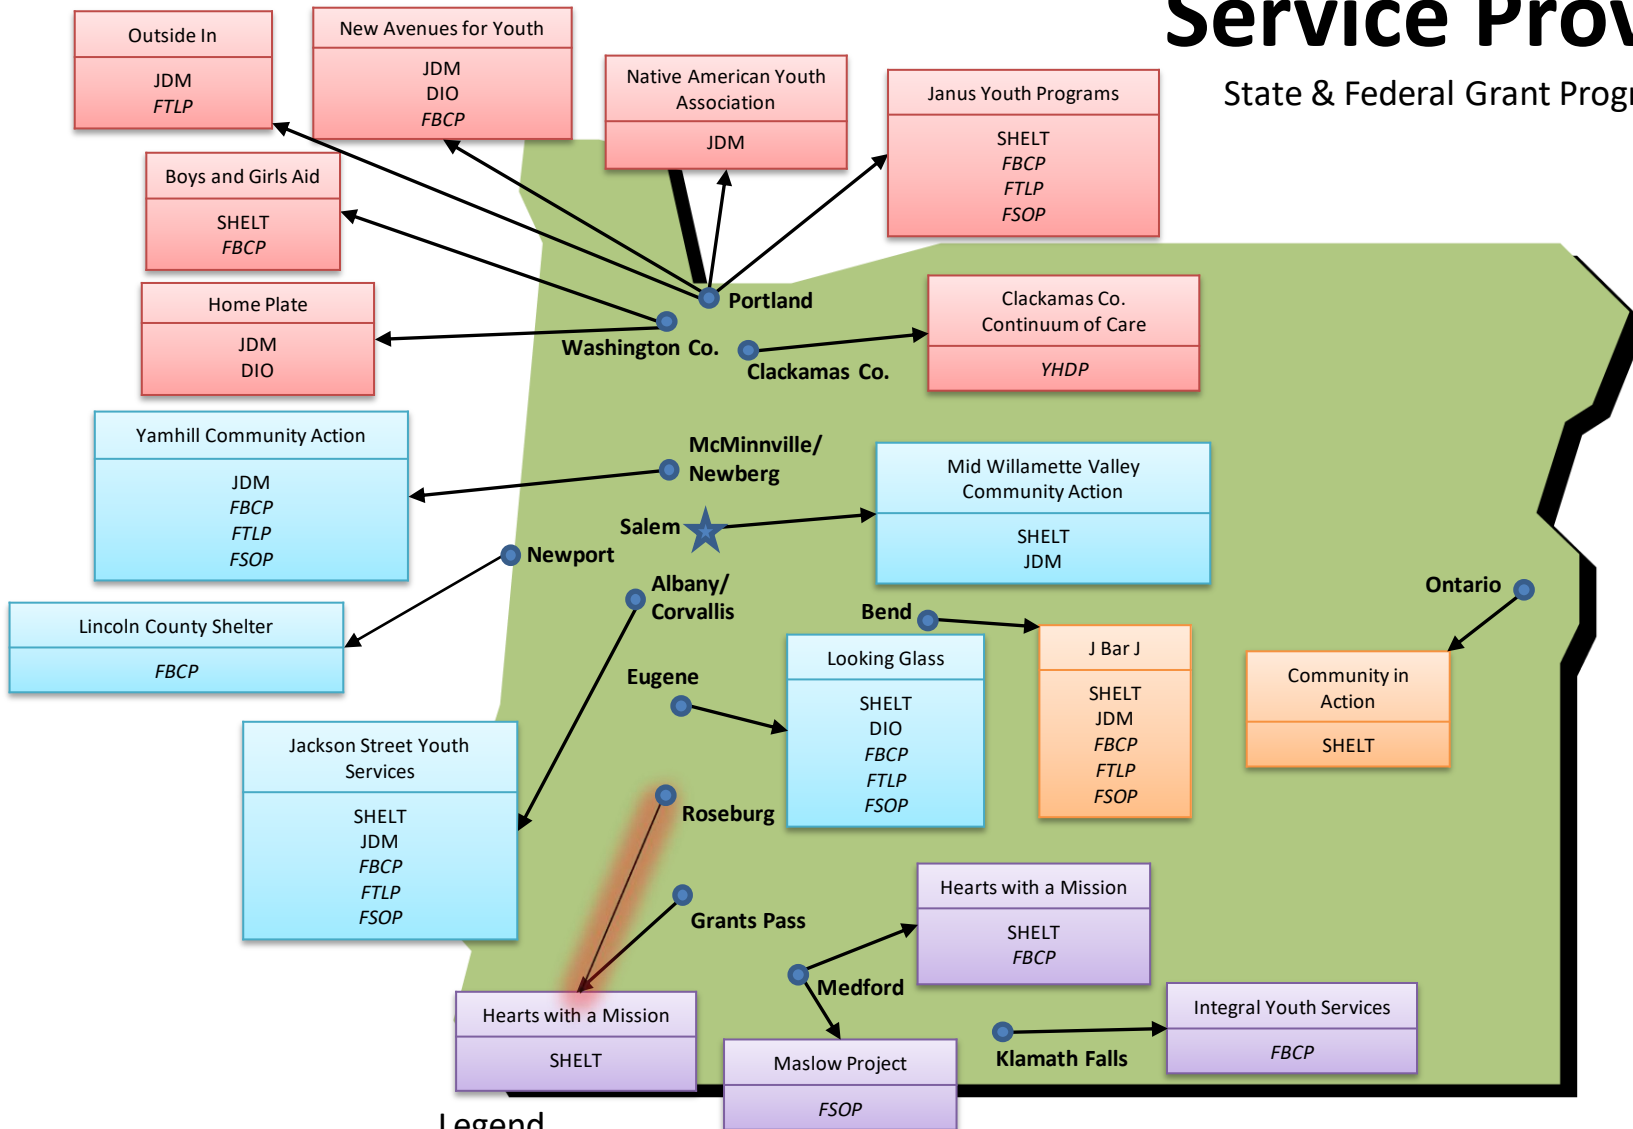

Service Providers

State & Federal Grant Program Recipients

Legend

State Funding

- **SHELT** = Shelter
- **JDM** = Job Development/Mentoring
- **DIO** = Drop In & Outreach

Federal Funding

- FBCP** = Federally Funded Basic Center Program
- FTLF** = Federally Funded Transitional Living Program
- FSOP** = Federally Funded Street Outreach Program
- YHDP** = Youth Homeless Demonstration Program