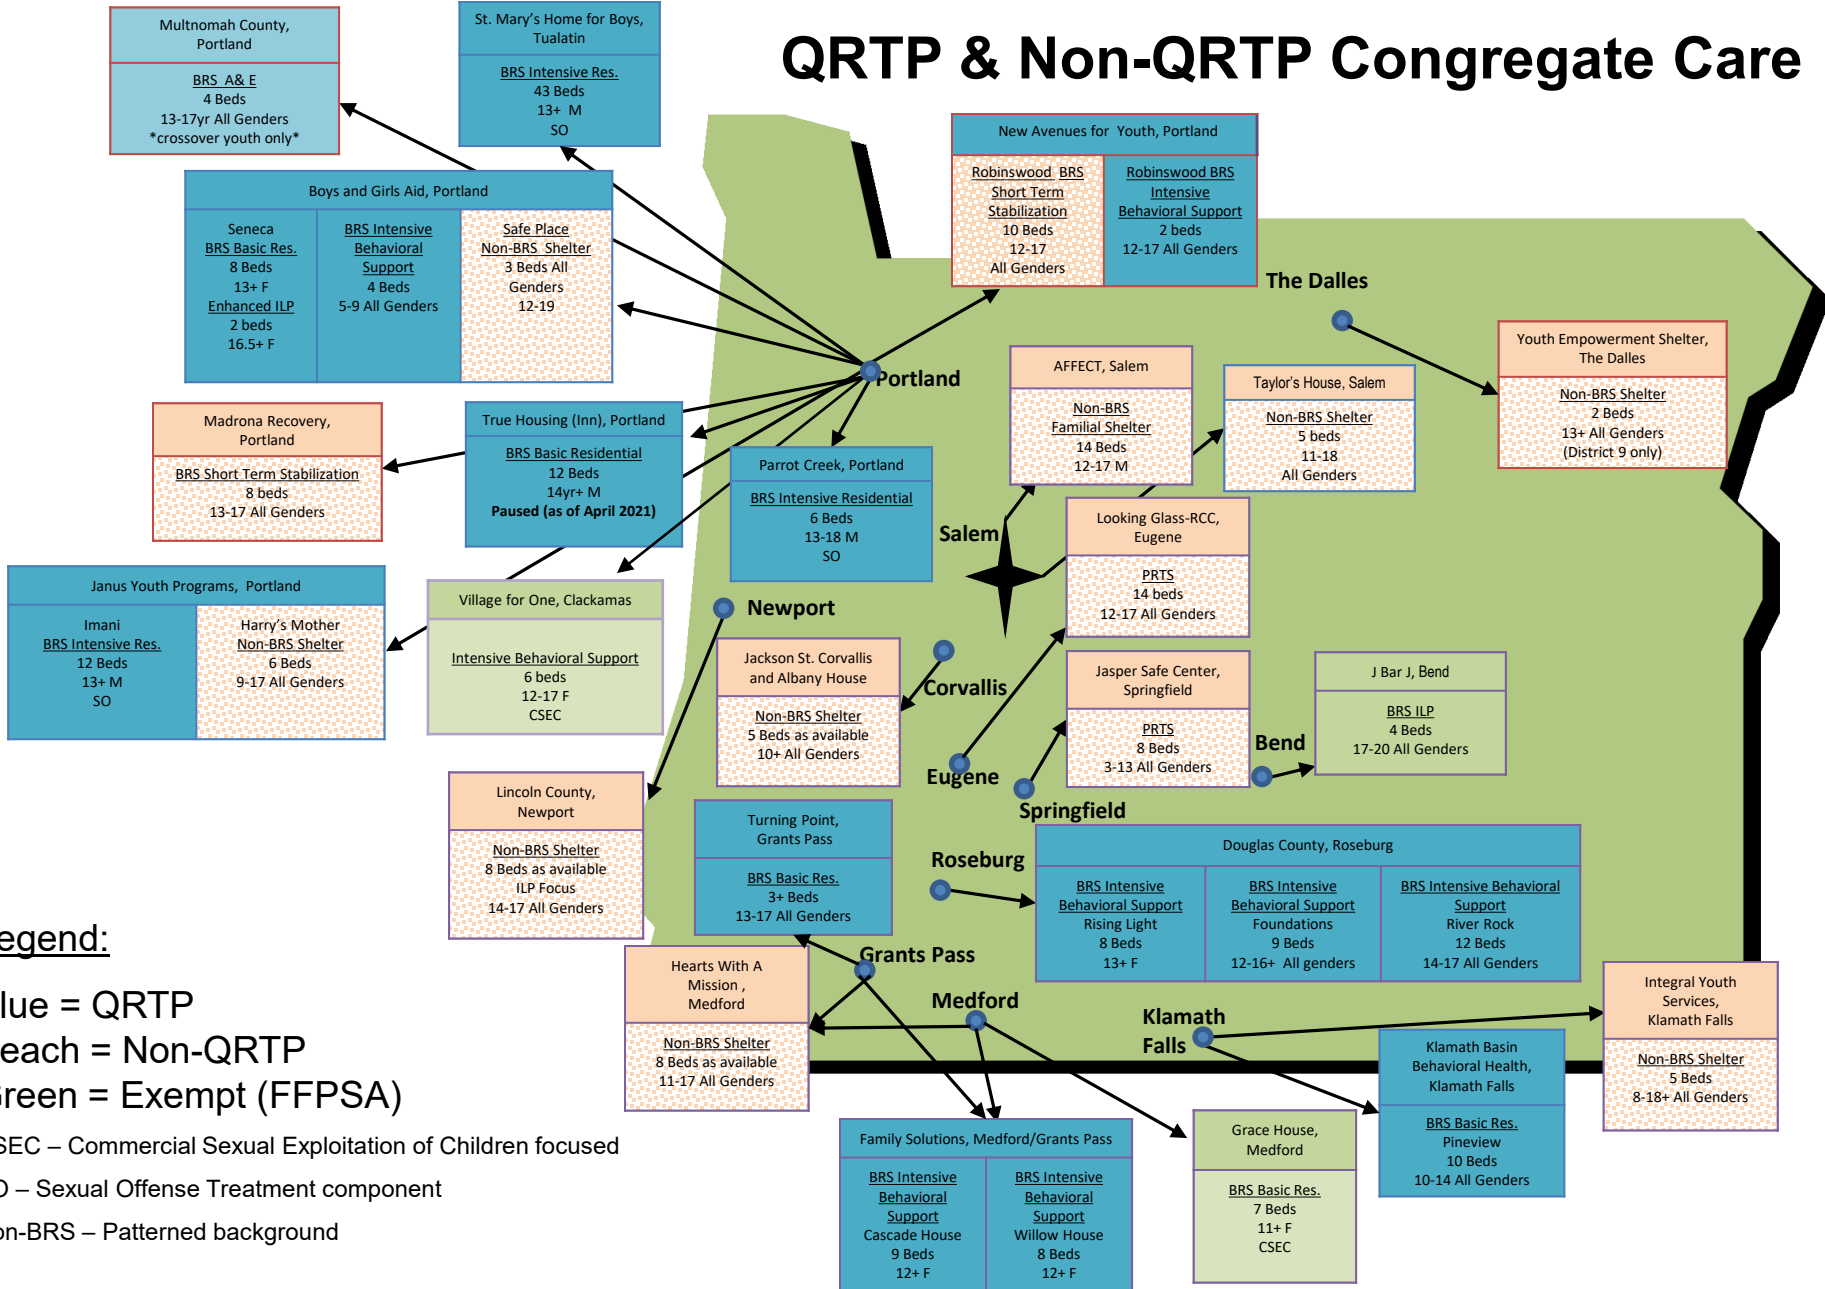

QRTP & Non-QRTP Congregate Care

Legend:
 Blue = QRTP
 Peach = Non-QRTP
 Green = Exempt (FFPSA)

CSEC – Commercial Sexual Exploitation of Children focused
 SO – Sexual Offense Treatment component
 Non-BRS – Patterned background

Transitional Living Programs

Legend:

Blue = QRTP

Peach = Non-QRTP

Green = Exempt (FFPSA)

CSEC – Commercial Sexual Exploitation of Children focused

SO – Sexual Offense Treatment component

Non-BRS – Patterned background