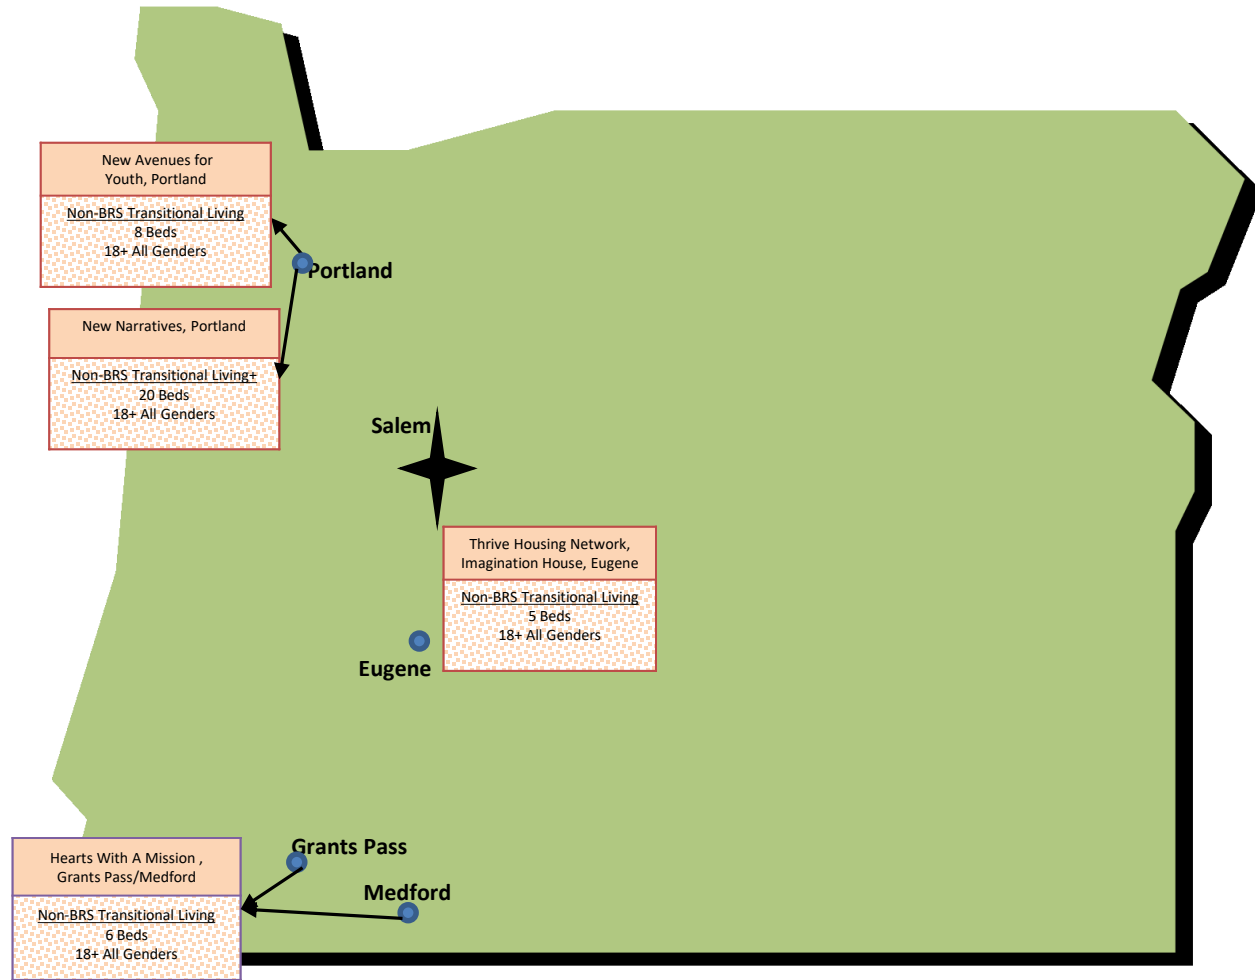

QRTP & Non-QRTP Congregate Care

Legend:
 Blue = QRTP
 Peach = Non-QRTP
 Green = Exempt (FFPSA)

CSEC – Commercial Sexual Exploitation of Children focused
 SO – Sexual Offense Treatment component
 Non-BRS – Patterned background

Transitional Living Programs

Legend:

Blue = QRTP

Peach = Non-QRTP

Green = Exempt (FFPSA)

CSEC – Commercial Sexual Exploitation of Children focused

SO – Sexual Offense Treatment component

Non-BRS – Patterned background