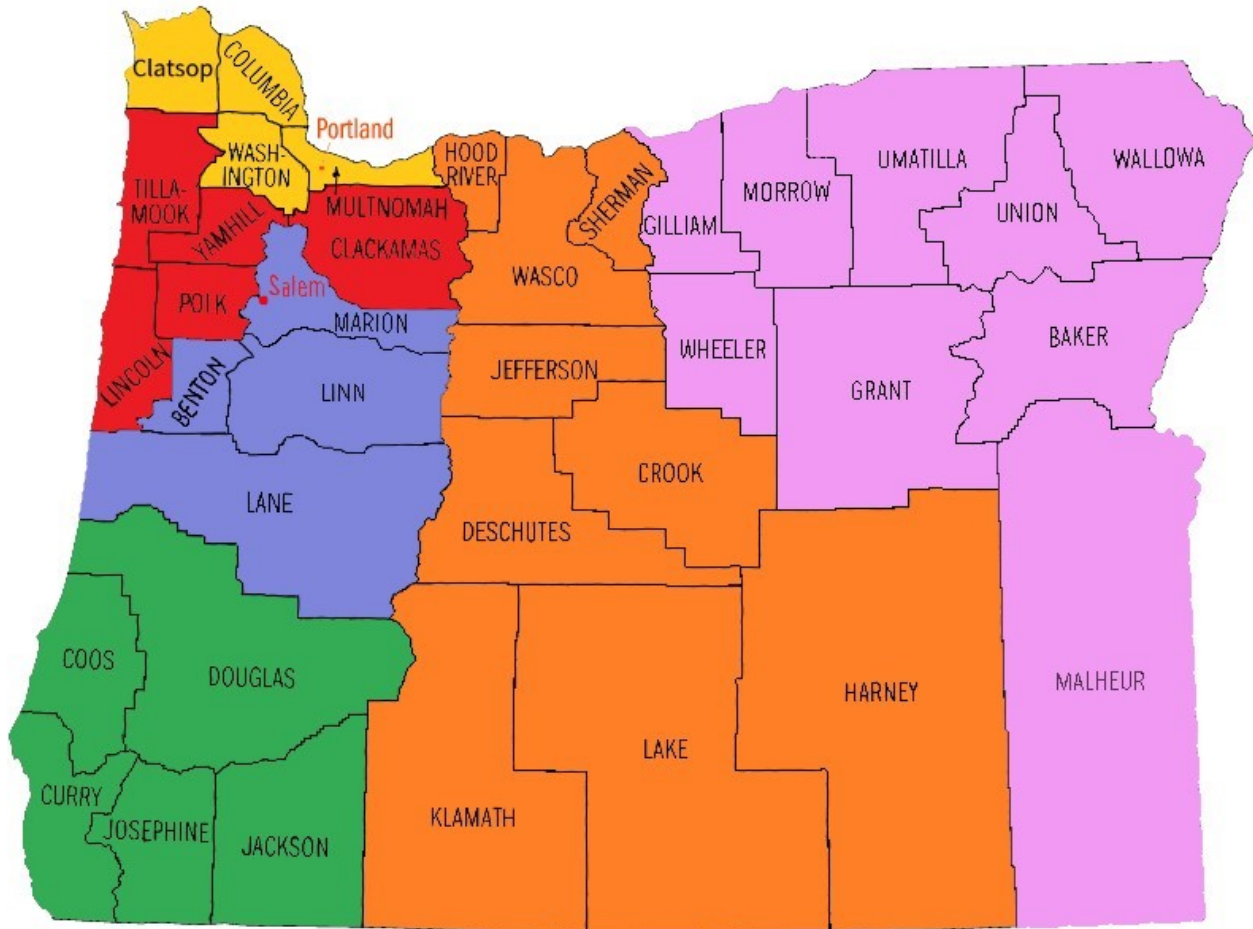

ODDS REGIONAL EMPLOYMENT SPECIALISTS

Nate Deeks	Clatsop, Columbia, Multnomah, Washington	nathan.a.deeks@dhsoha.state.or.us	503.510.3323
Brad Collins	Benton, Lane, Linn, Marion	bradley.c.collins@dhsoha.state.or.us	503.602.2115
Micah Sischo	Yamhill, Polk, Lincoln, Tillamook, Clackamas, Marion	micah.sischo@dhsoha.state.or.us	503.871.2246
Melanie Hartwig	Coos, Curry, Douglas, Jackson, Josephine	melanie.l.hartwig@dhsoha.state.or.us	503.753.6994
Erica Drake	Crook, Deschutes, Harney, Hood River, Jefferson, Klamath, Lake, Sherman, Wasco	erica.drake@dhsoha.state.or.us	541.232.8754
Theresa Knowles	Baker, Grant, Gilliam, Malheur, Morrow,	theresa.m.knowles@dhsoha.state.or.us	541.214.9063

	Umatilla, Union, Wallowa, Wheeler		
--	--------------------------------------	--	--