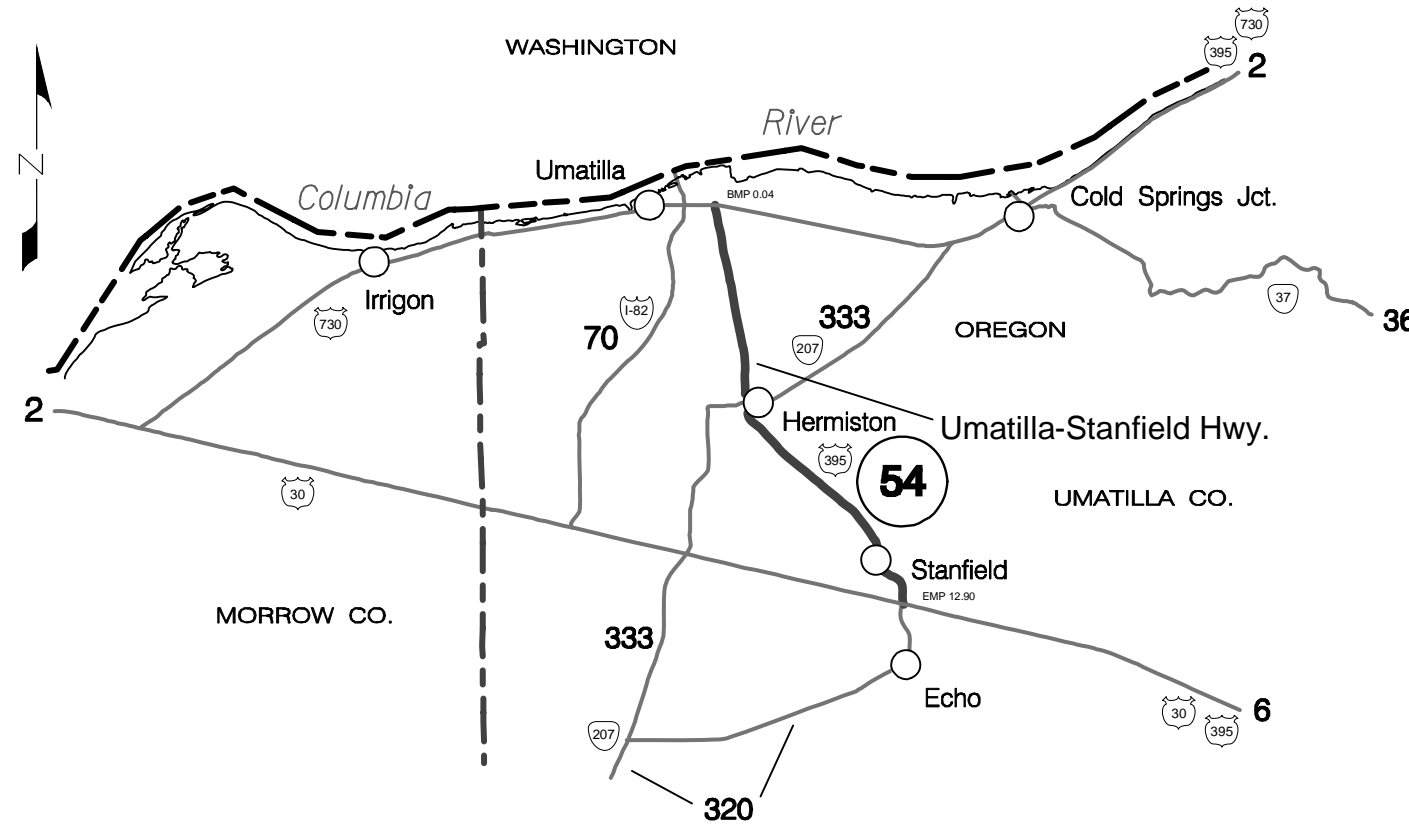

Region 5 District 12

UMATILLA-STANFIELD HIGHWAY No. 54

Region 5 District 12

UMATILLA-STANFIELD HIGHWAY No. 54

Sheet 1 of 2
June 2006

EQUATIONS: None	STATE HIGHWAY NO. 54		Urban Area
	TOTAL MILEAGE	12.86	4.67
Located Line	0.00	0.00	
Temporary Route	0.00	0.00	
DUPLICATE MILEAGE: None	Existing Highway	12.86	4.67
Note: Jurisdiction of intersecting local roads as of: Umatilla Co. 2005	ADDITIONAL MILEAGE	0.22	
	Connections	0.22	
	Frontage Roads	0.00	
	EXCLUDED MILEAGE	0.24	
	Located Line	0.00	
	Temporary Route	0.00	
	Roadway 2	0.24	