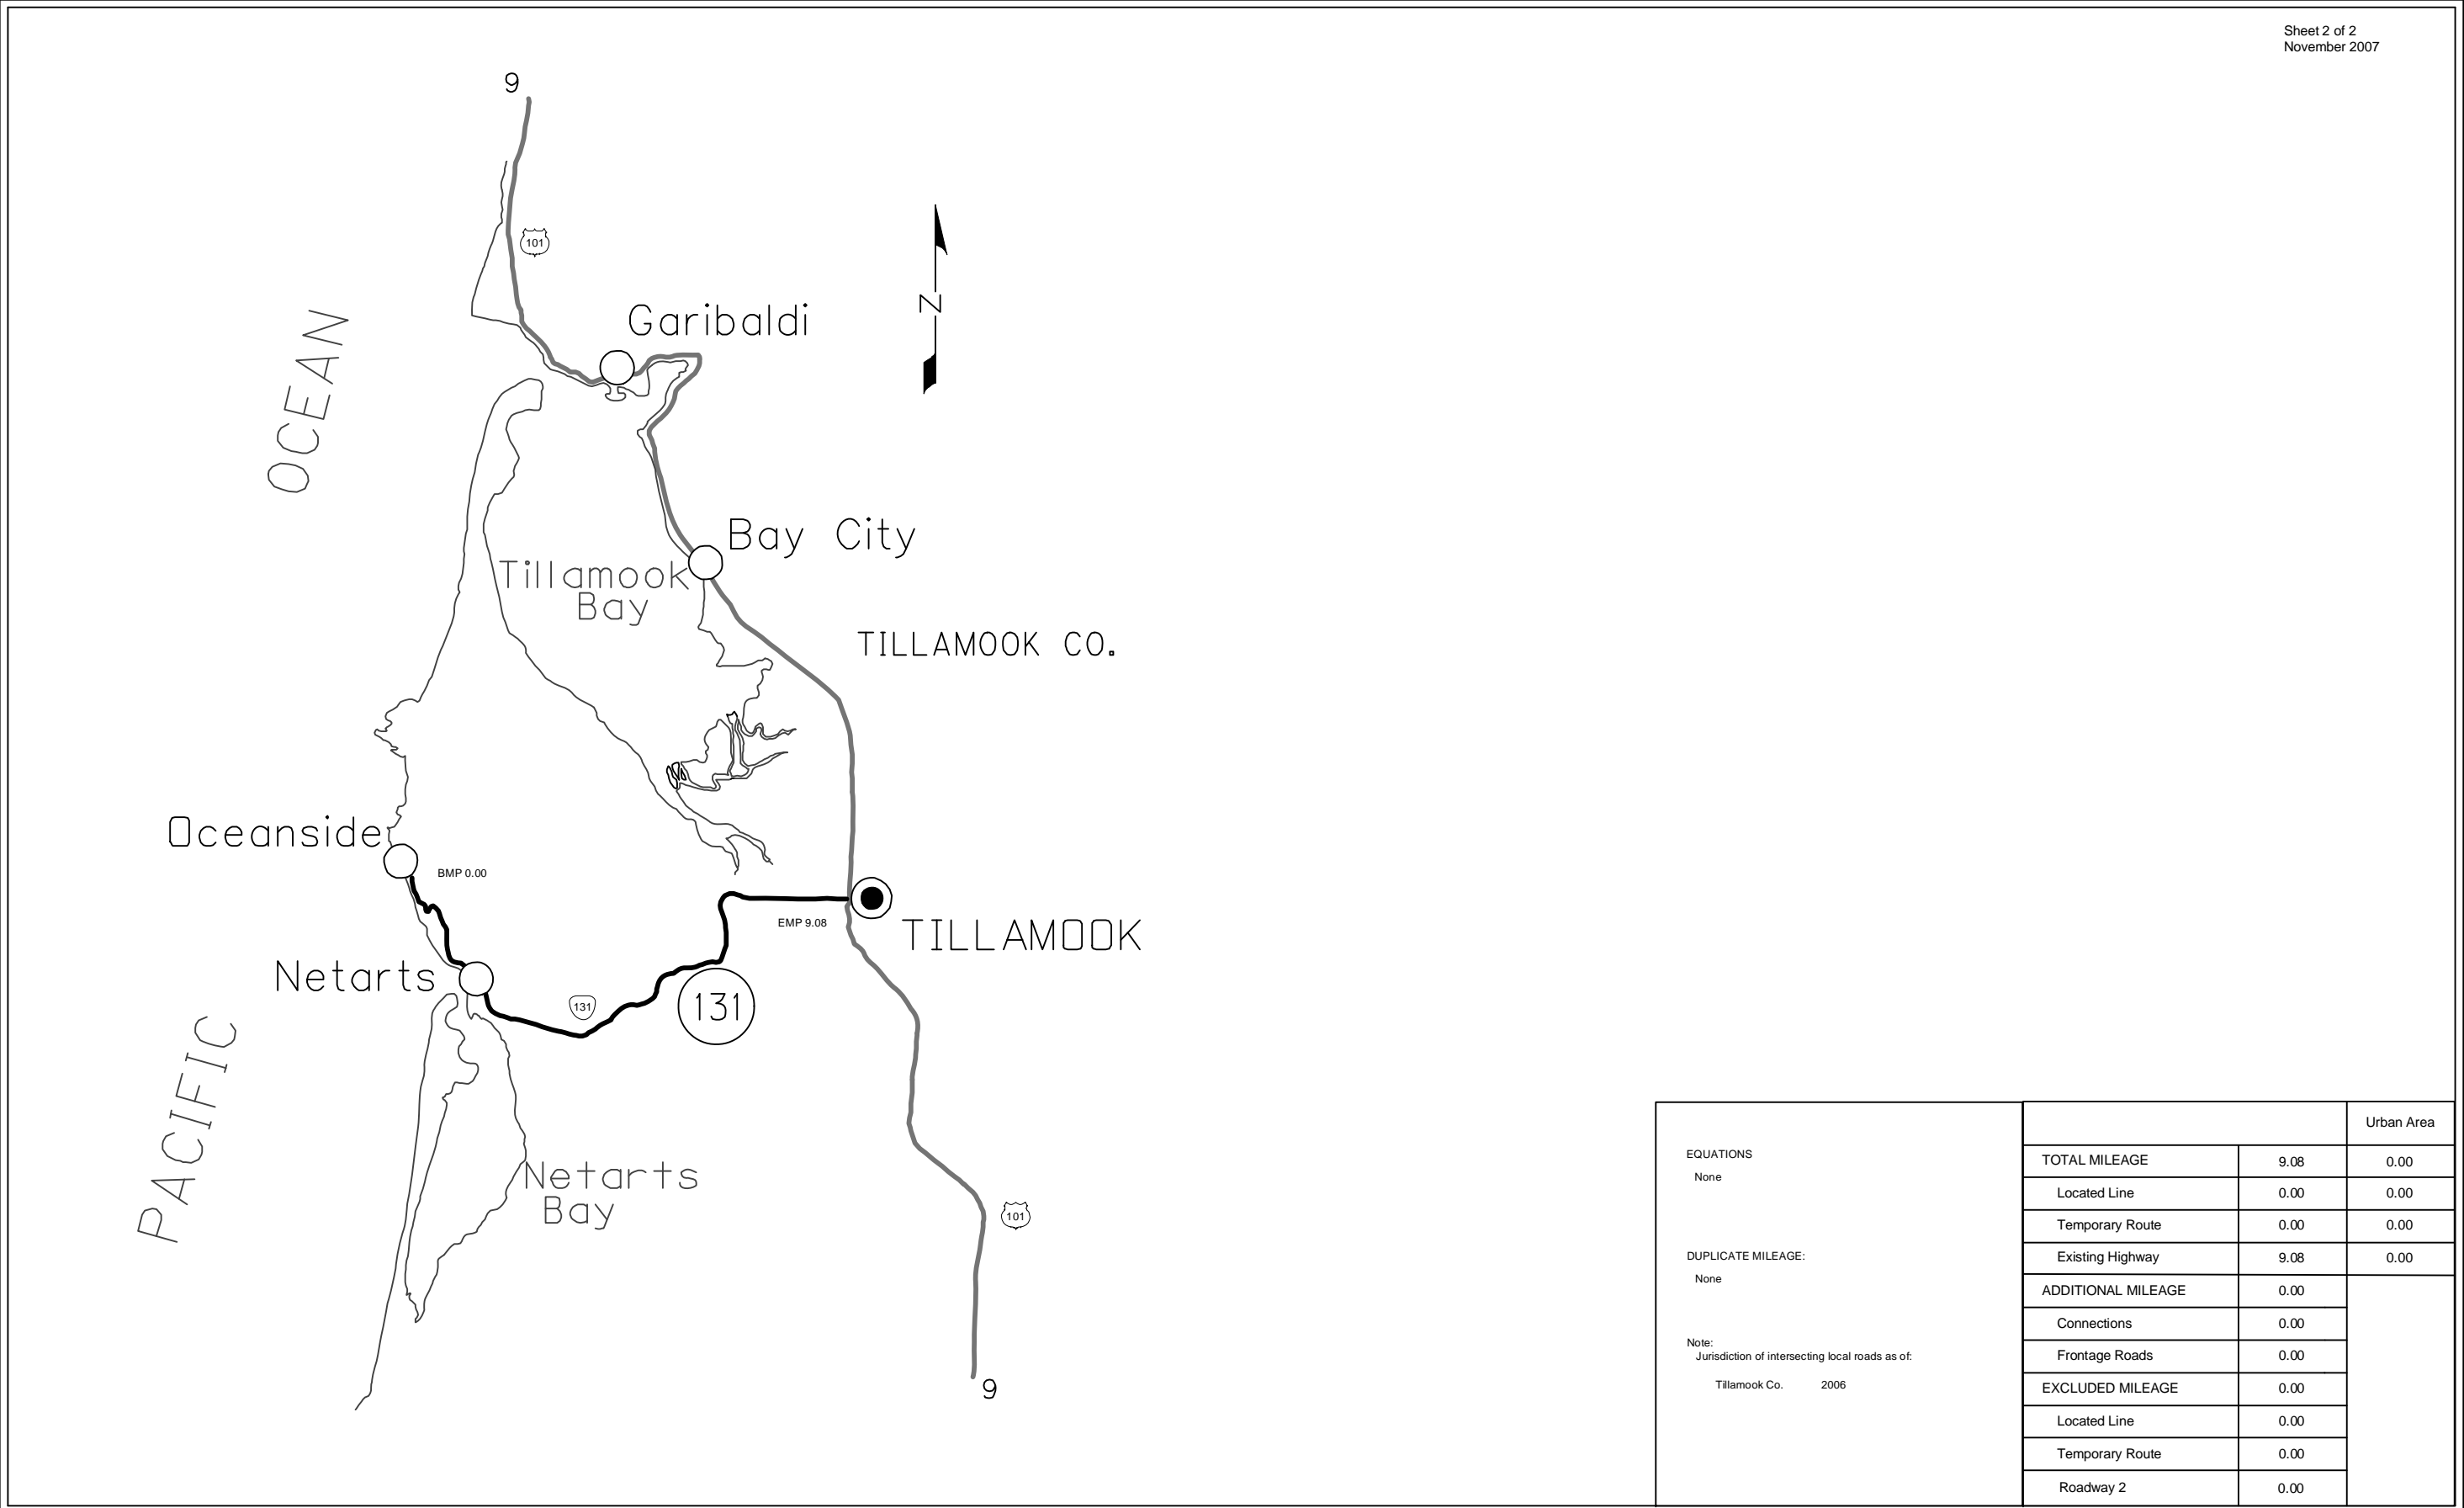

Region 2 District 1

NETARTS HIGHWAY No. 131

Sheet 1 of 2
November 2007

Region 2 District 1

NETARTS HIGHWAY No. 131

Sheet 2 of 2
 November 2007

EQUATIONS			Urban Area
	None	TOTAL MILEAGE	9.08
DUPLICATE MILEAGE:	Located Line	0.00	0.00
	Temporary Route	0.00	0.00
None	Existing Highway	9.08	0.00
	ADDITIONAL MILEAGE	0.00	
Note: Jurisdiction of intersecting local roads as of: Tillamook Co. 2006	Connections	0.00	
	Frontage Roads	0.00	
	EXCLUDED MILEAGE	0.00	
	Located Line	0.00	
	Temporary Route	0.00	
	Roadway 2	0.00	