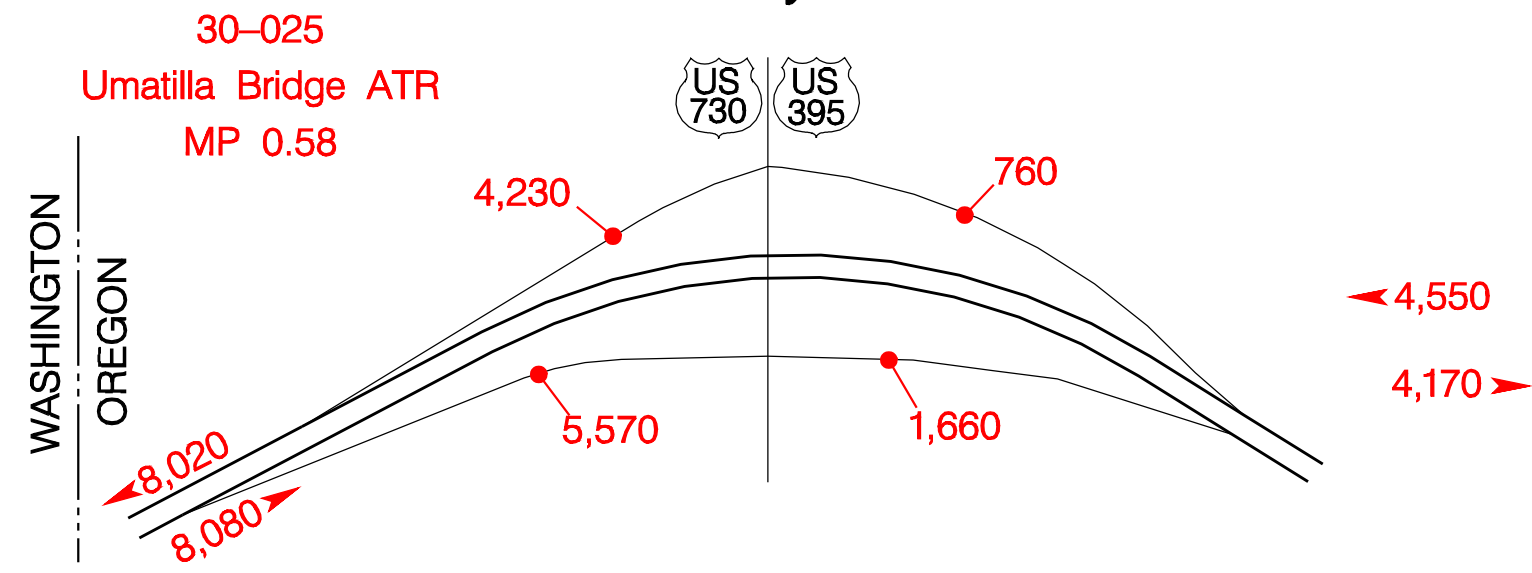

# INTERSTATE 82 INTERCHANGES

Umatilla City – Exit 1

Power Line Road – Exit 5

Westland – Ordnance Road – Exit 10

McNary Highway – Exit 11