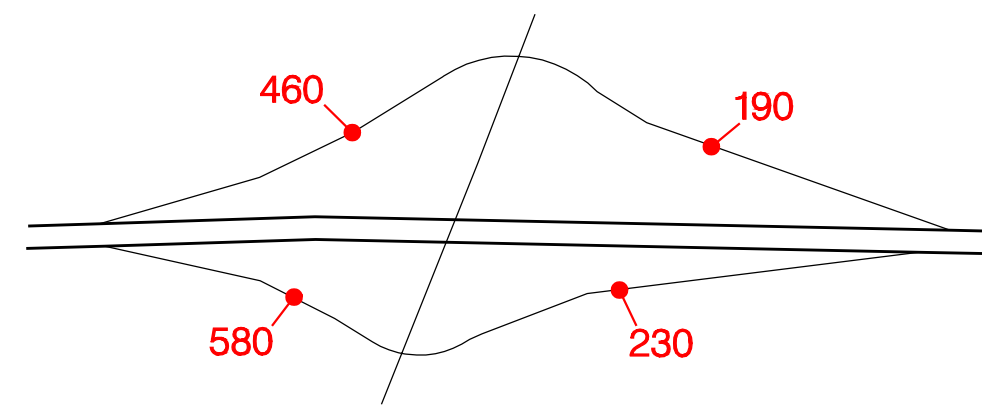

# INTERSTATE 82 INTERCHANGES

Umatilla City – Exit 1

Power Line Road – Exit 5

Westland – Ordnance Road – Exit 10

McNary Highway – Exit 11