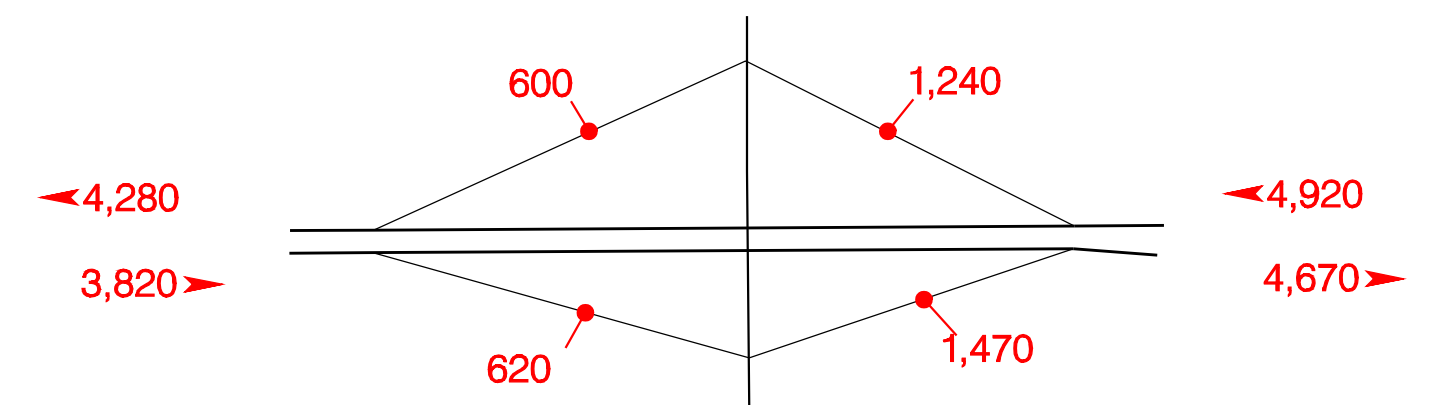

# INTERSTATE 82 INTERCHANGES

Umatilla City – Exit 1

Power Line Road – Exit 5

Westland – Ordnance Road – Exit 10

McNary Highway – Exit 11