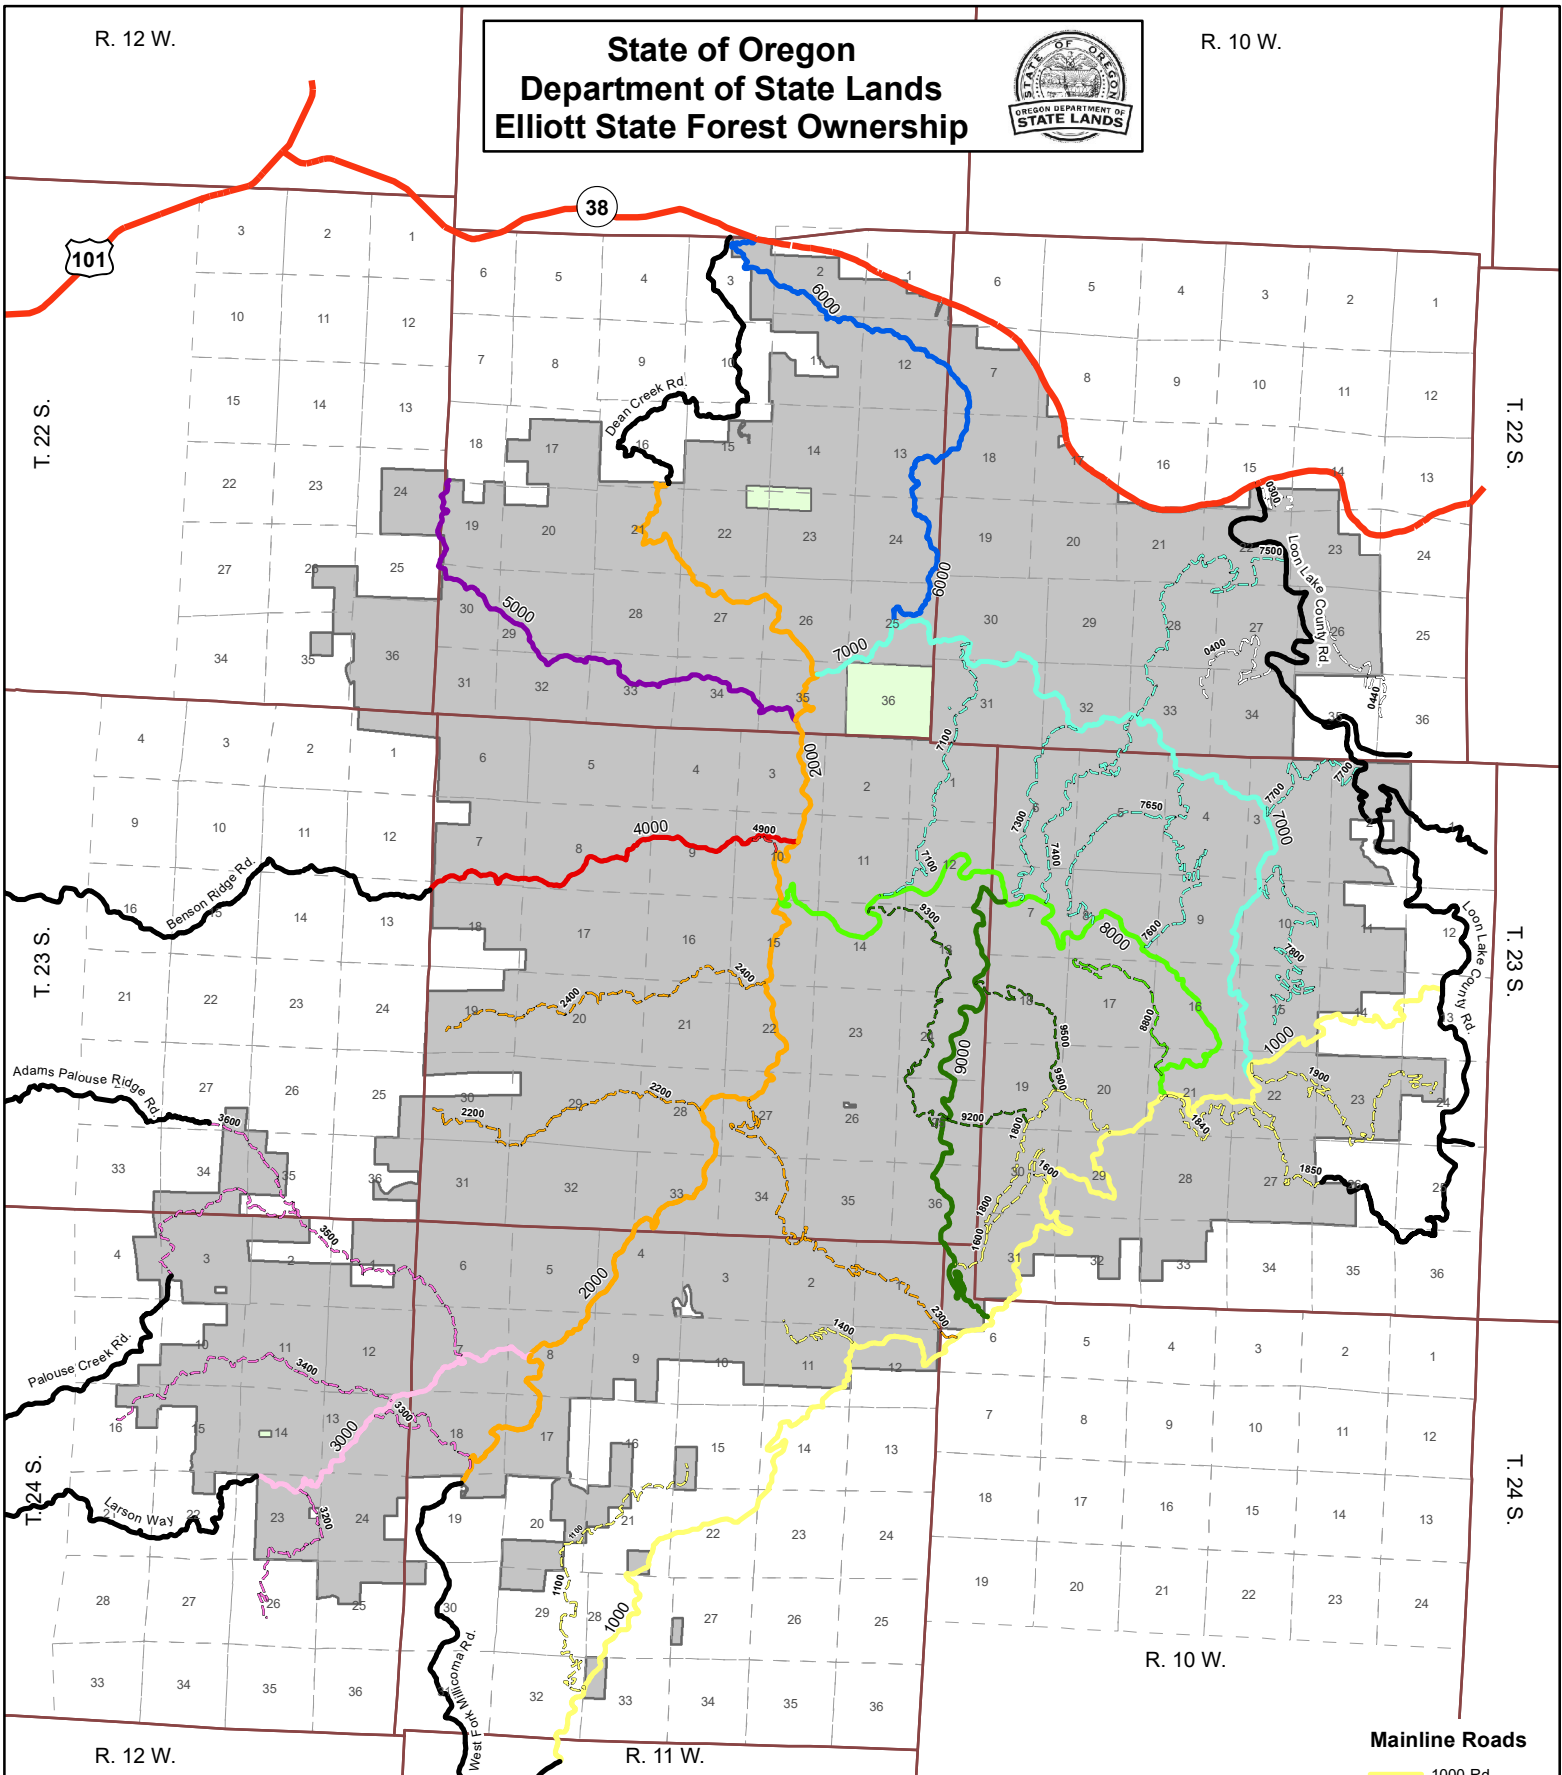

R. 12 W.

R. 10 W.

State of Oregon
Department of State Lands
Elliott State Forest Ownership

R. 12 W.

R. 11 W.

R. 10 W.

This map is NOT a complete representation of all forest roads in the Elliott State Forest. This map is intended to provide general ownership information only and has not been prepared for, nor is suitable for navigation, legal, engineering, or surveying purposes. Users of this information should review or consult the primary data and information sources to ascertain the usability of the information. 12/13/17

Map Projection:
 Oregon Statewide Lambert
 Datum NAD83
 International Feet

State of Oregon
 Department of State Lands
 775 Summer St NE, Suite 100
 Salem, OR 97301
 503-986-5200
www.oregon.gov/DSL

- Mainline Roads**
- 1000 Rd.
 - 2000 Rd.
 - 3000 Rd.
 - 4000 Rd.
 - 5000 Rd.
 - 6000 Rd.
 - 7000 Rd.
 - 8000 Rd.
 - 9000 Rd.
- Department of State Lands
 - Department of Forestry
 - Townships
 - Sections
 - Access Roads
 - Highways